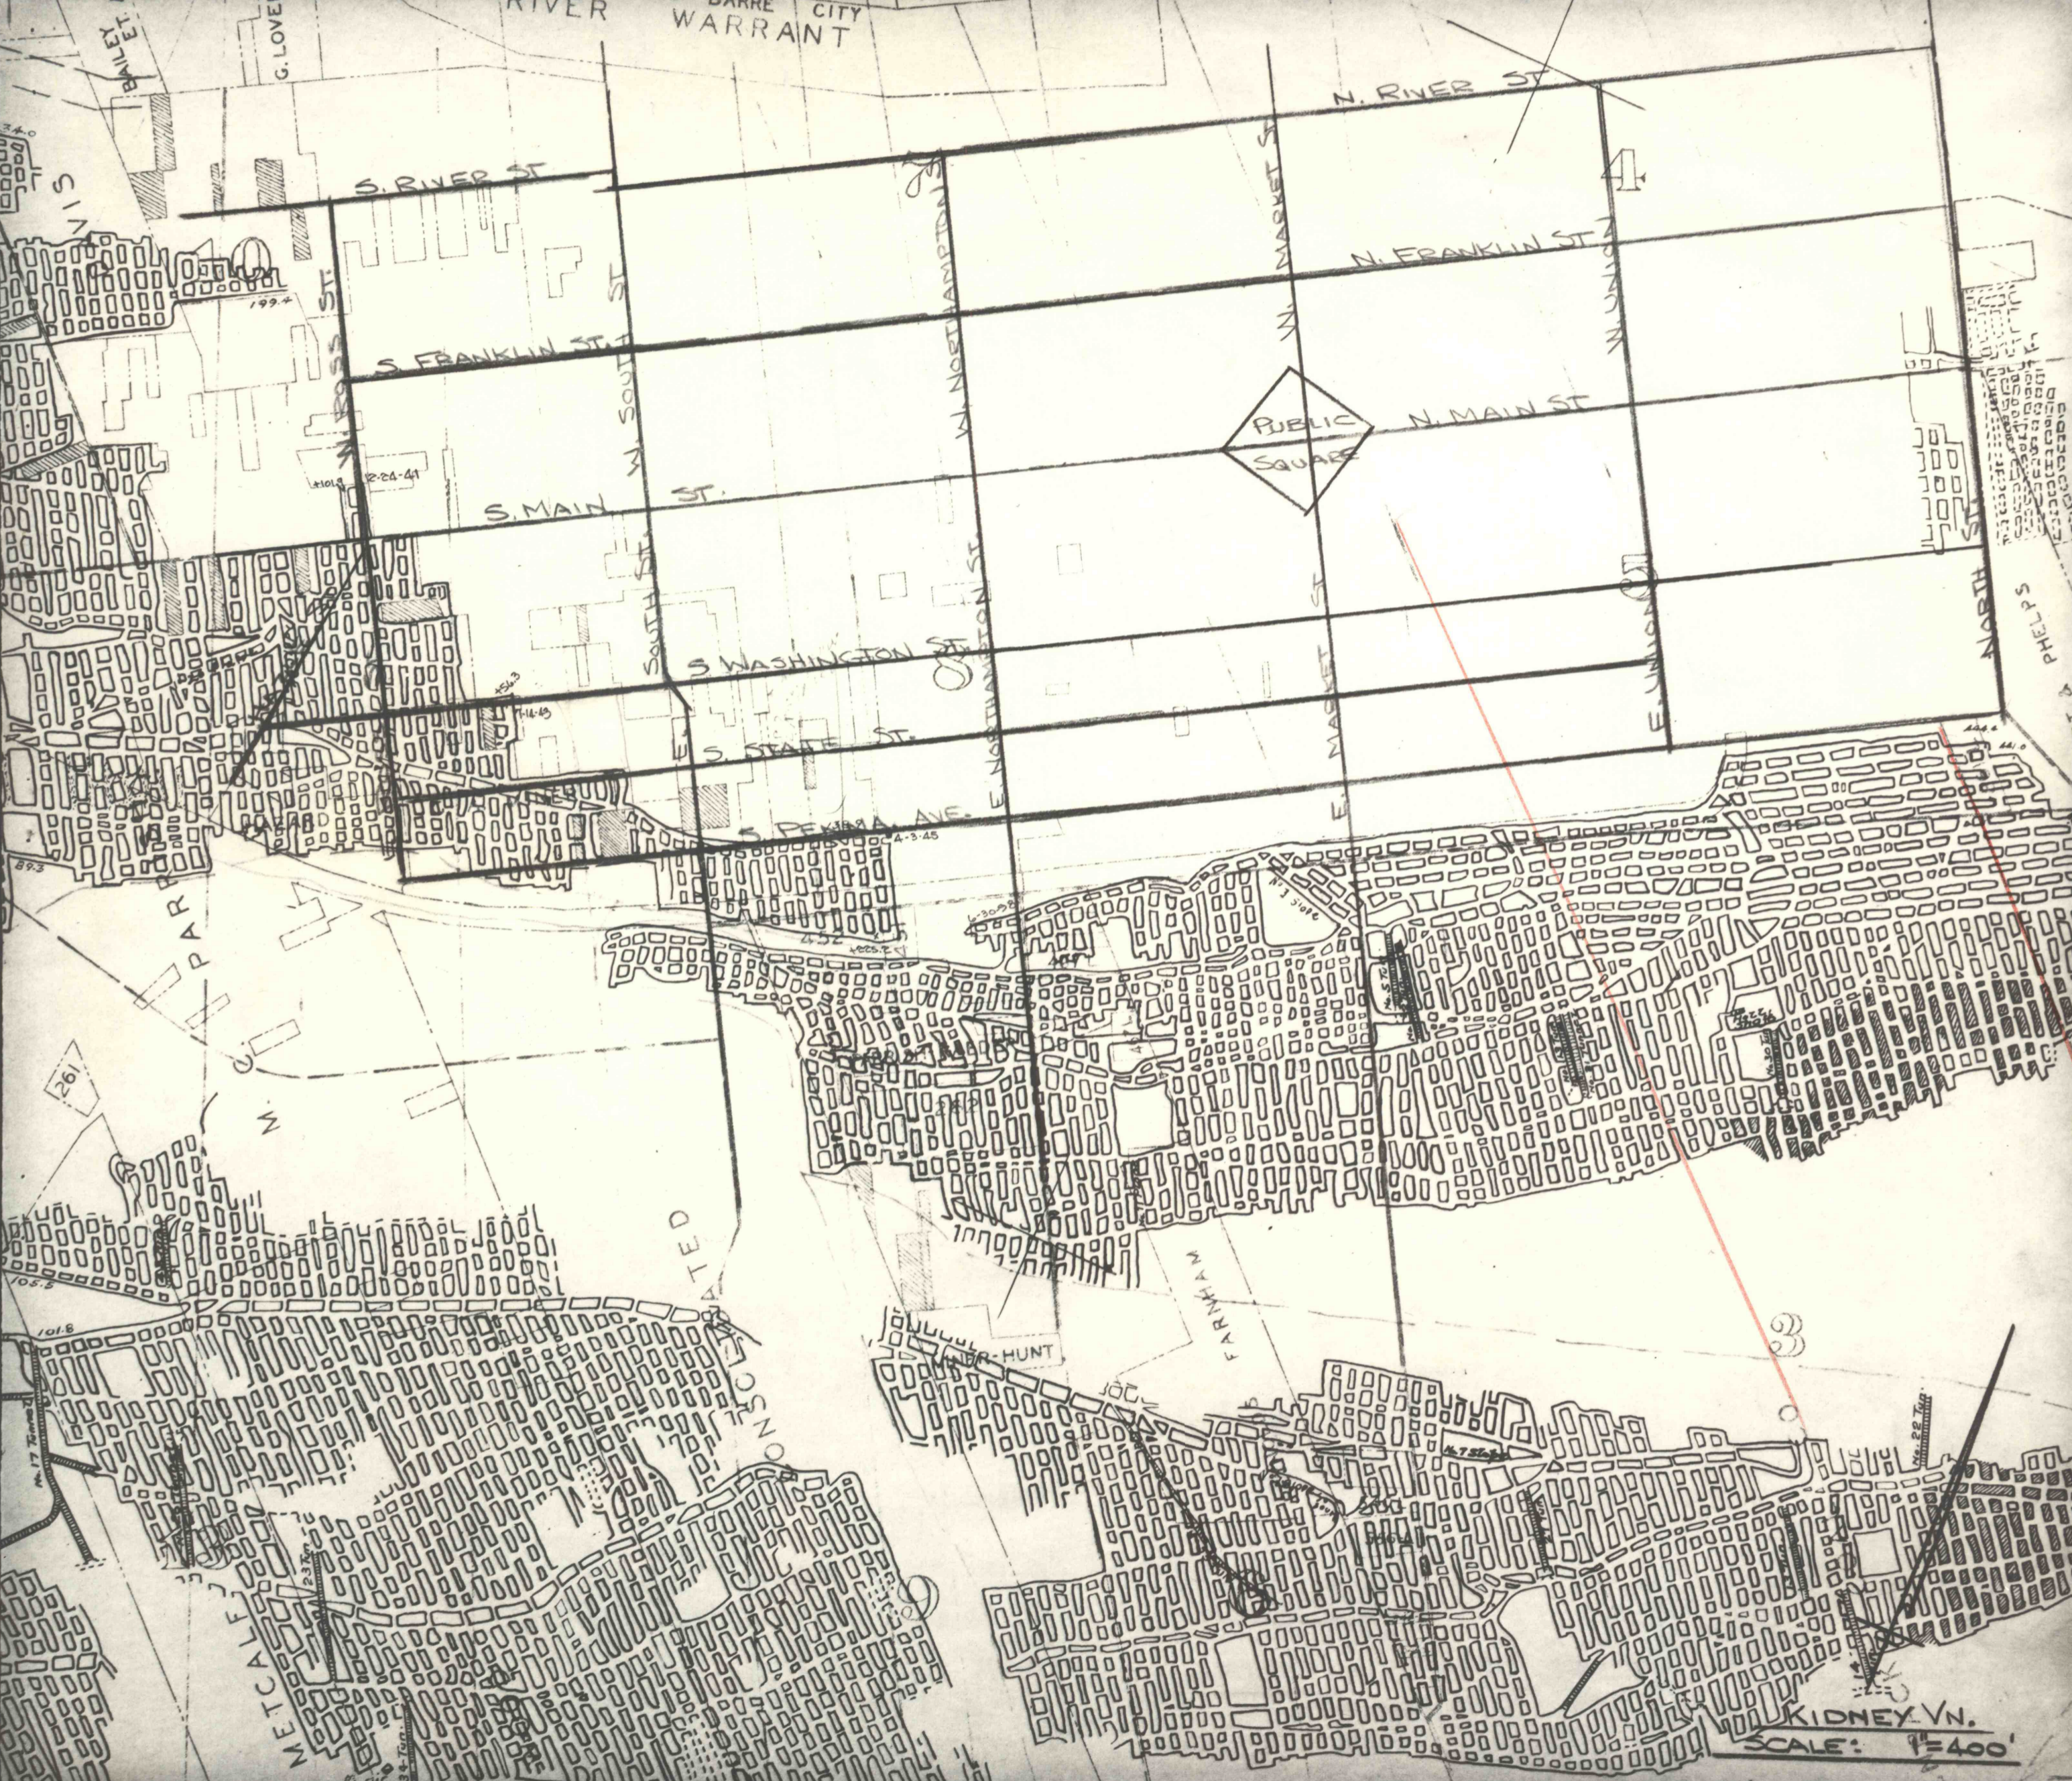

BARRE CITY WARRANT

PUBLIC SQUARE

KIDNEY VN.
SCALE: 1"=400'