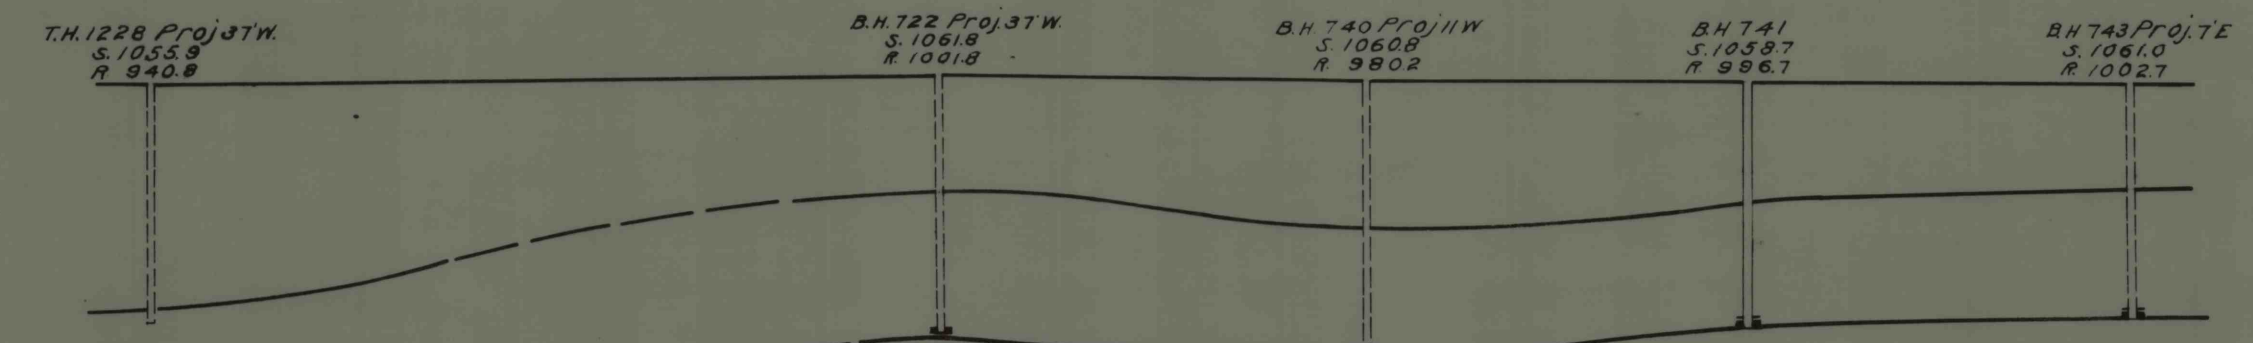

SECTION M  
THRO  
BH 743  
SCALE 1" = 100' 4-1-09

Line between EK Price and Zyerhop