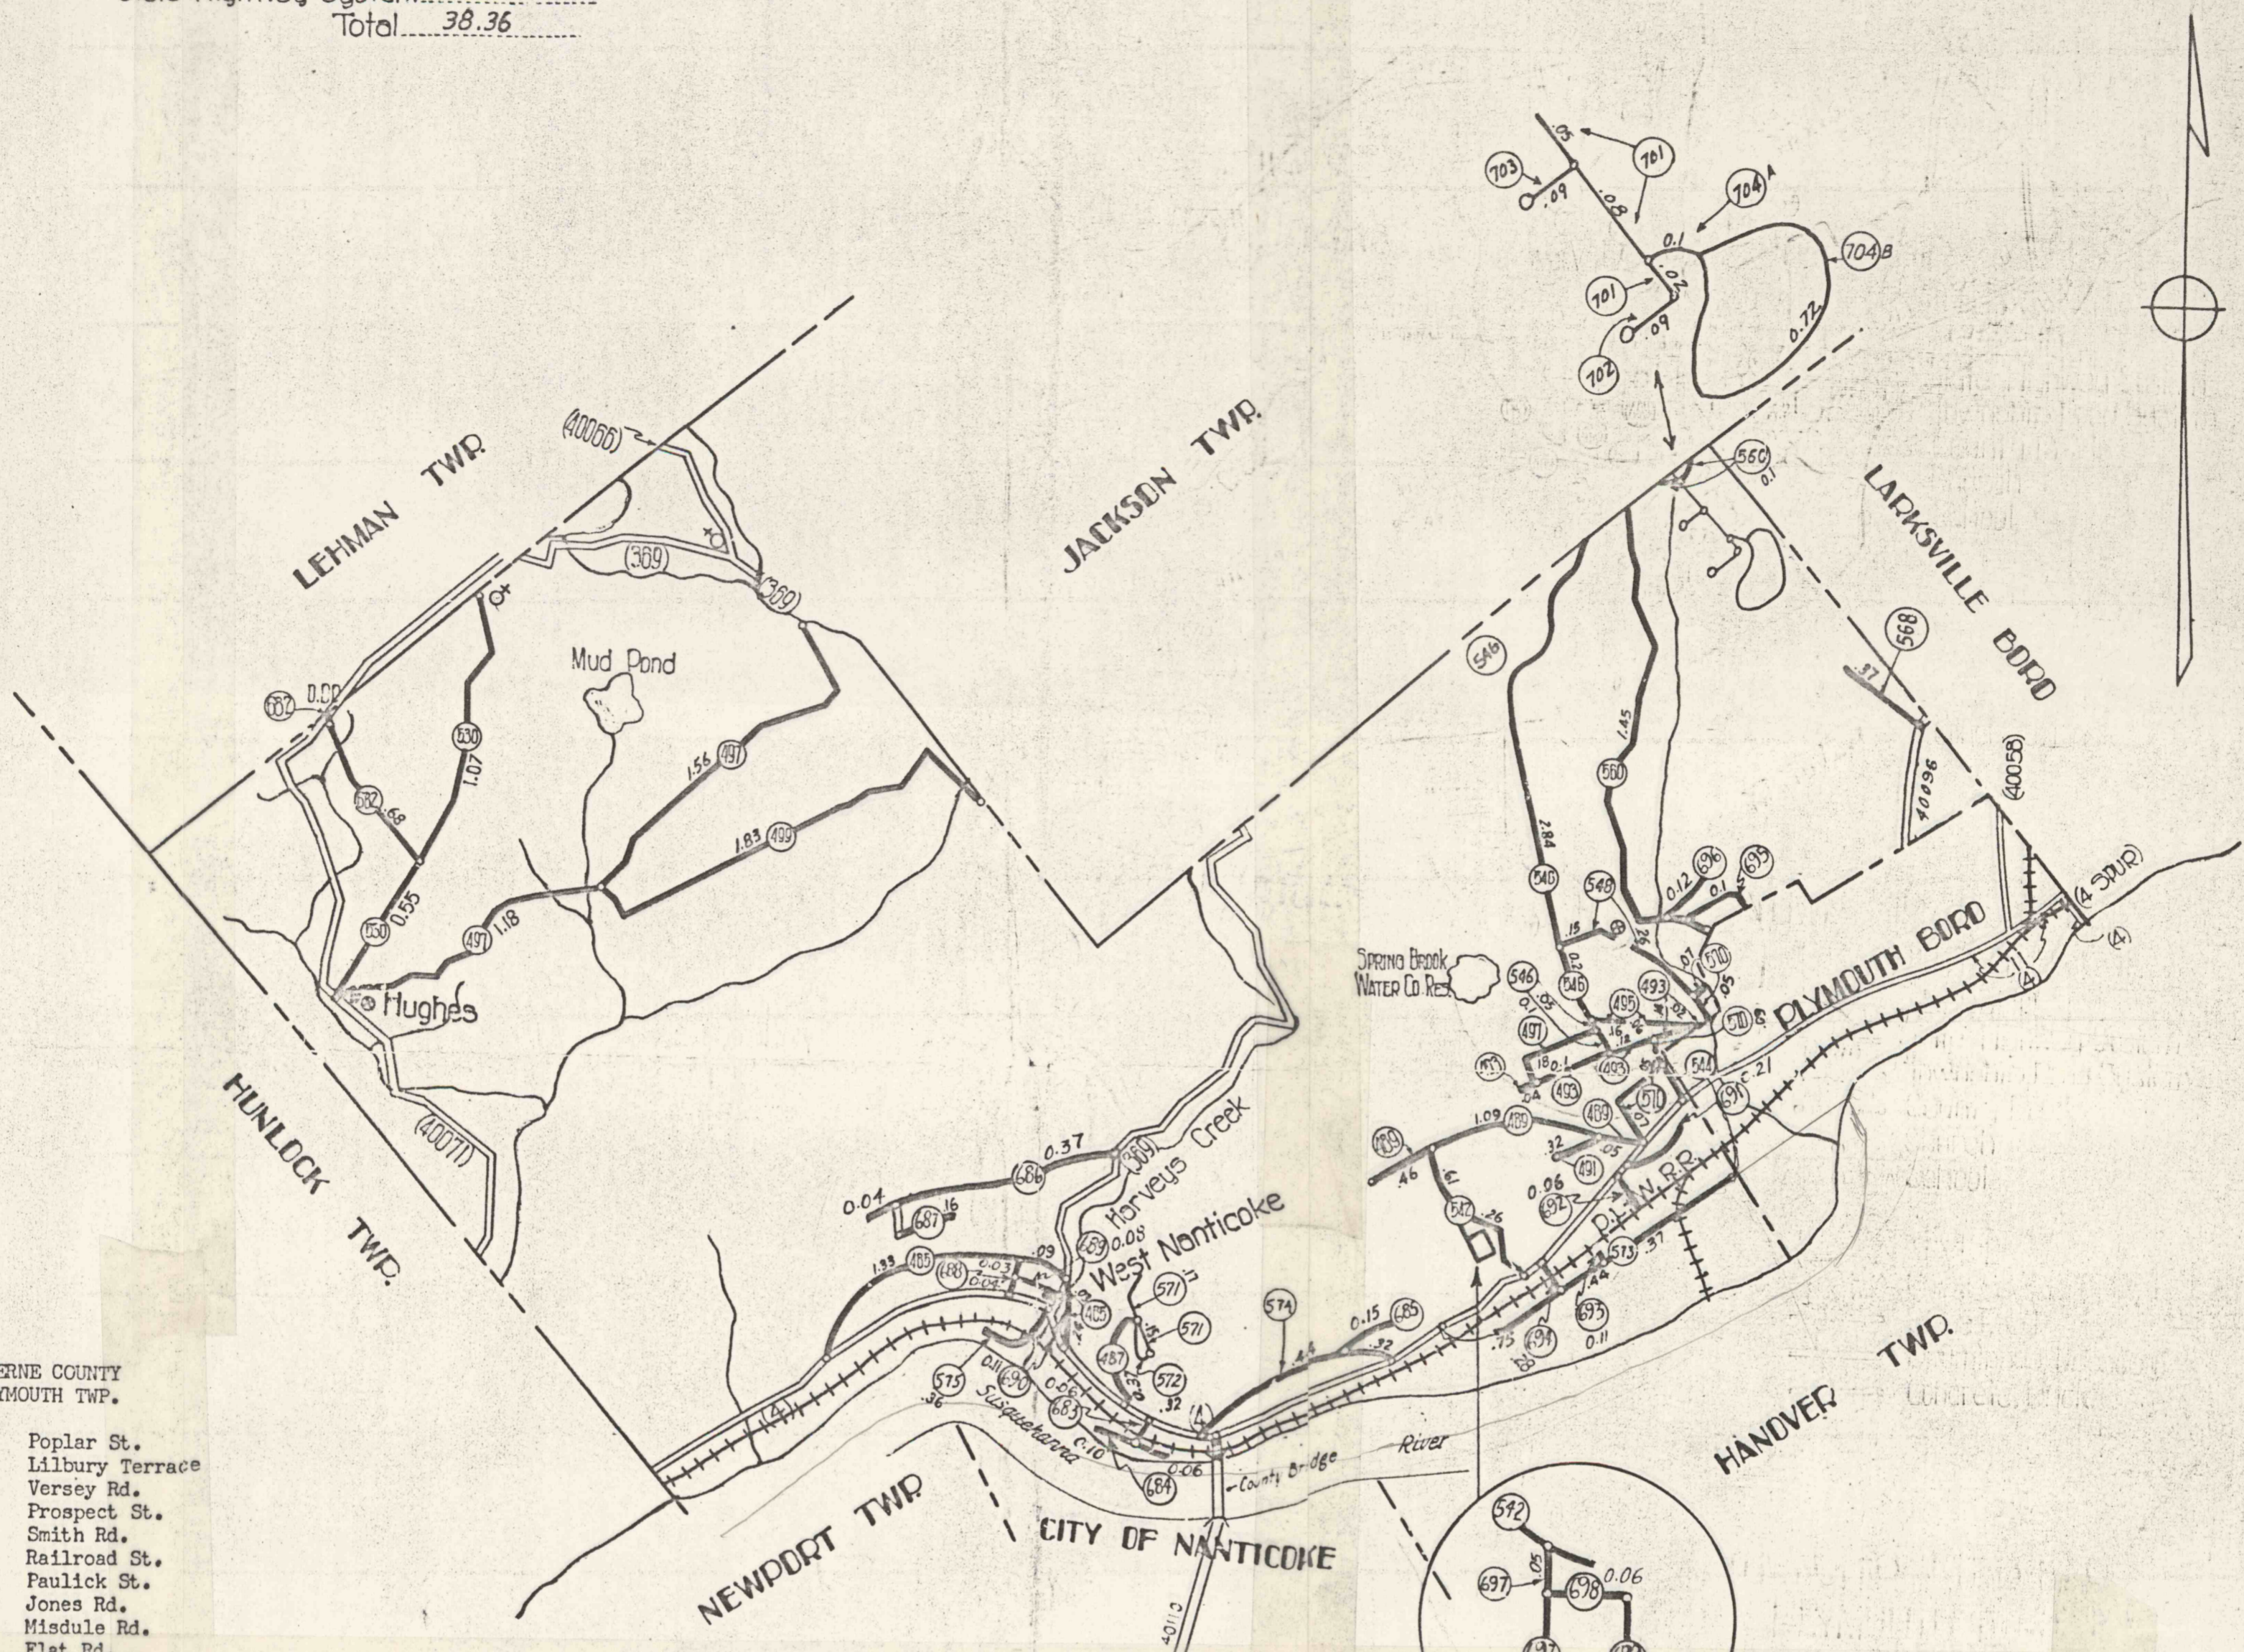

TOTAL MILES  
 Township Road System 26.26  
 State Highway System 12.10  
 Total 38.36

- LUZERNE COUNTY  
 PLYMOUTH TWP.
- 485 Poplar St.
  - 487 Lilbury Terrace
  - 489 Versey Rd.
  - 491 Prospect St.
  - 493 Smith Rd.
  - 495 Railroad St.
  - 497 Paulick St.
  - 497 Jones Rd.
  - 499 Misdule Rd.
  - 513 Flat Rd.
  - 530 Moonlake Rd.
  - 512 Avondale Hill
  - 744 BRISCOLL ST.
  - 546 Foleys Hill
  - 548 Coal Bed Rd.
  - 560 Mt. Rd.
  - 570 Smith Rd.
  - 571 Library Terrace
  - 572 Lilbury Terrace
  - 574 Mooney Rd.
  - 575 West Canal St.
  - 568 Keating St.
  - 682 Redman Rd.
  - 701 Oak Tree Rd.
  - 702 Teri Dr.
  - 703 Charl Dr.
  - 704A Towers Rd.
  - 704B Hillcrest Dr.

**LEGEND**

- State Highway System
- Township Road System
- County Roads
- Church
- School

**TYPE**

- Unimproved
- Stone Road
- Bituminous Macadam
- Concrete, Brick

TOWNSHIP ROAD MAP  
 PLYMOUTH TOWNSHIP  
 LUZERNE COUNTY  
 MUNICIPAL CODE 40 225