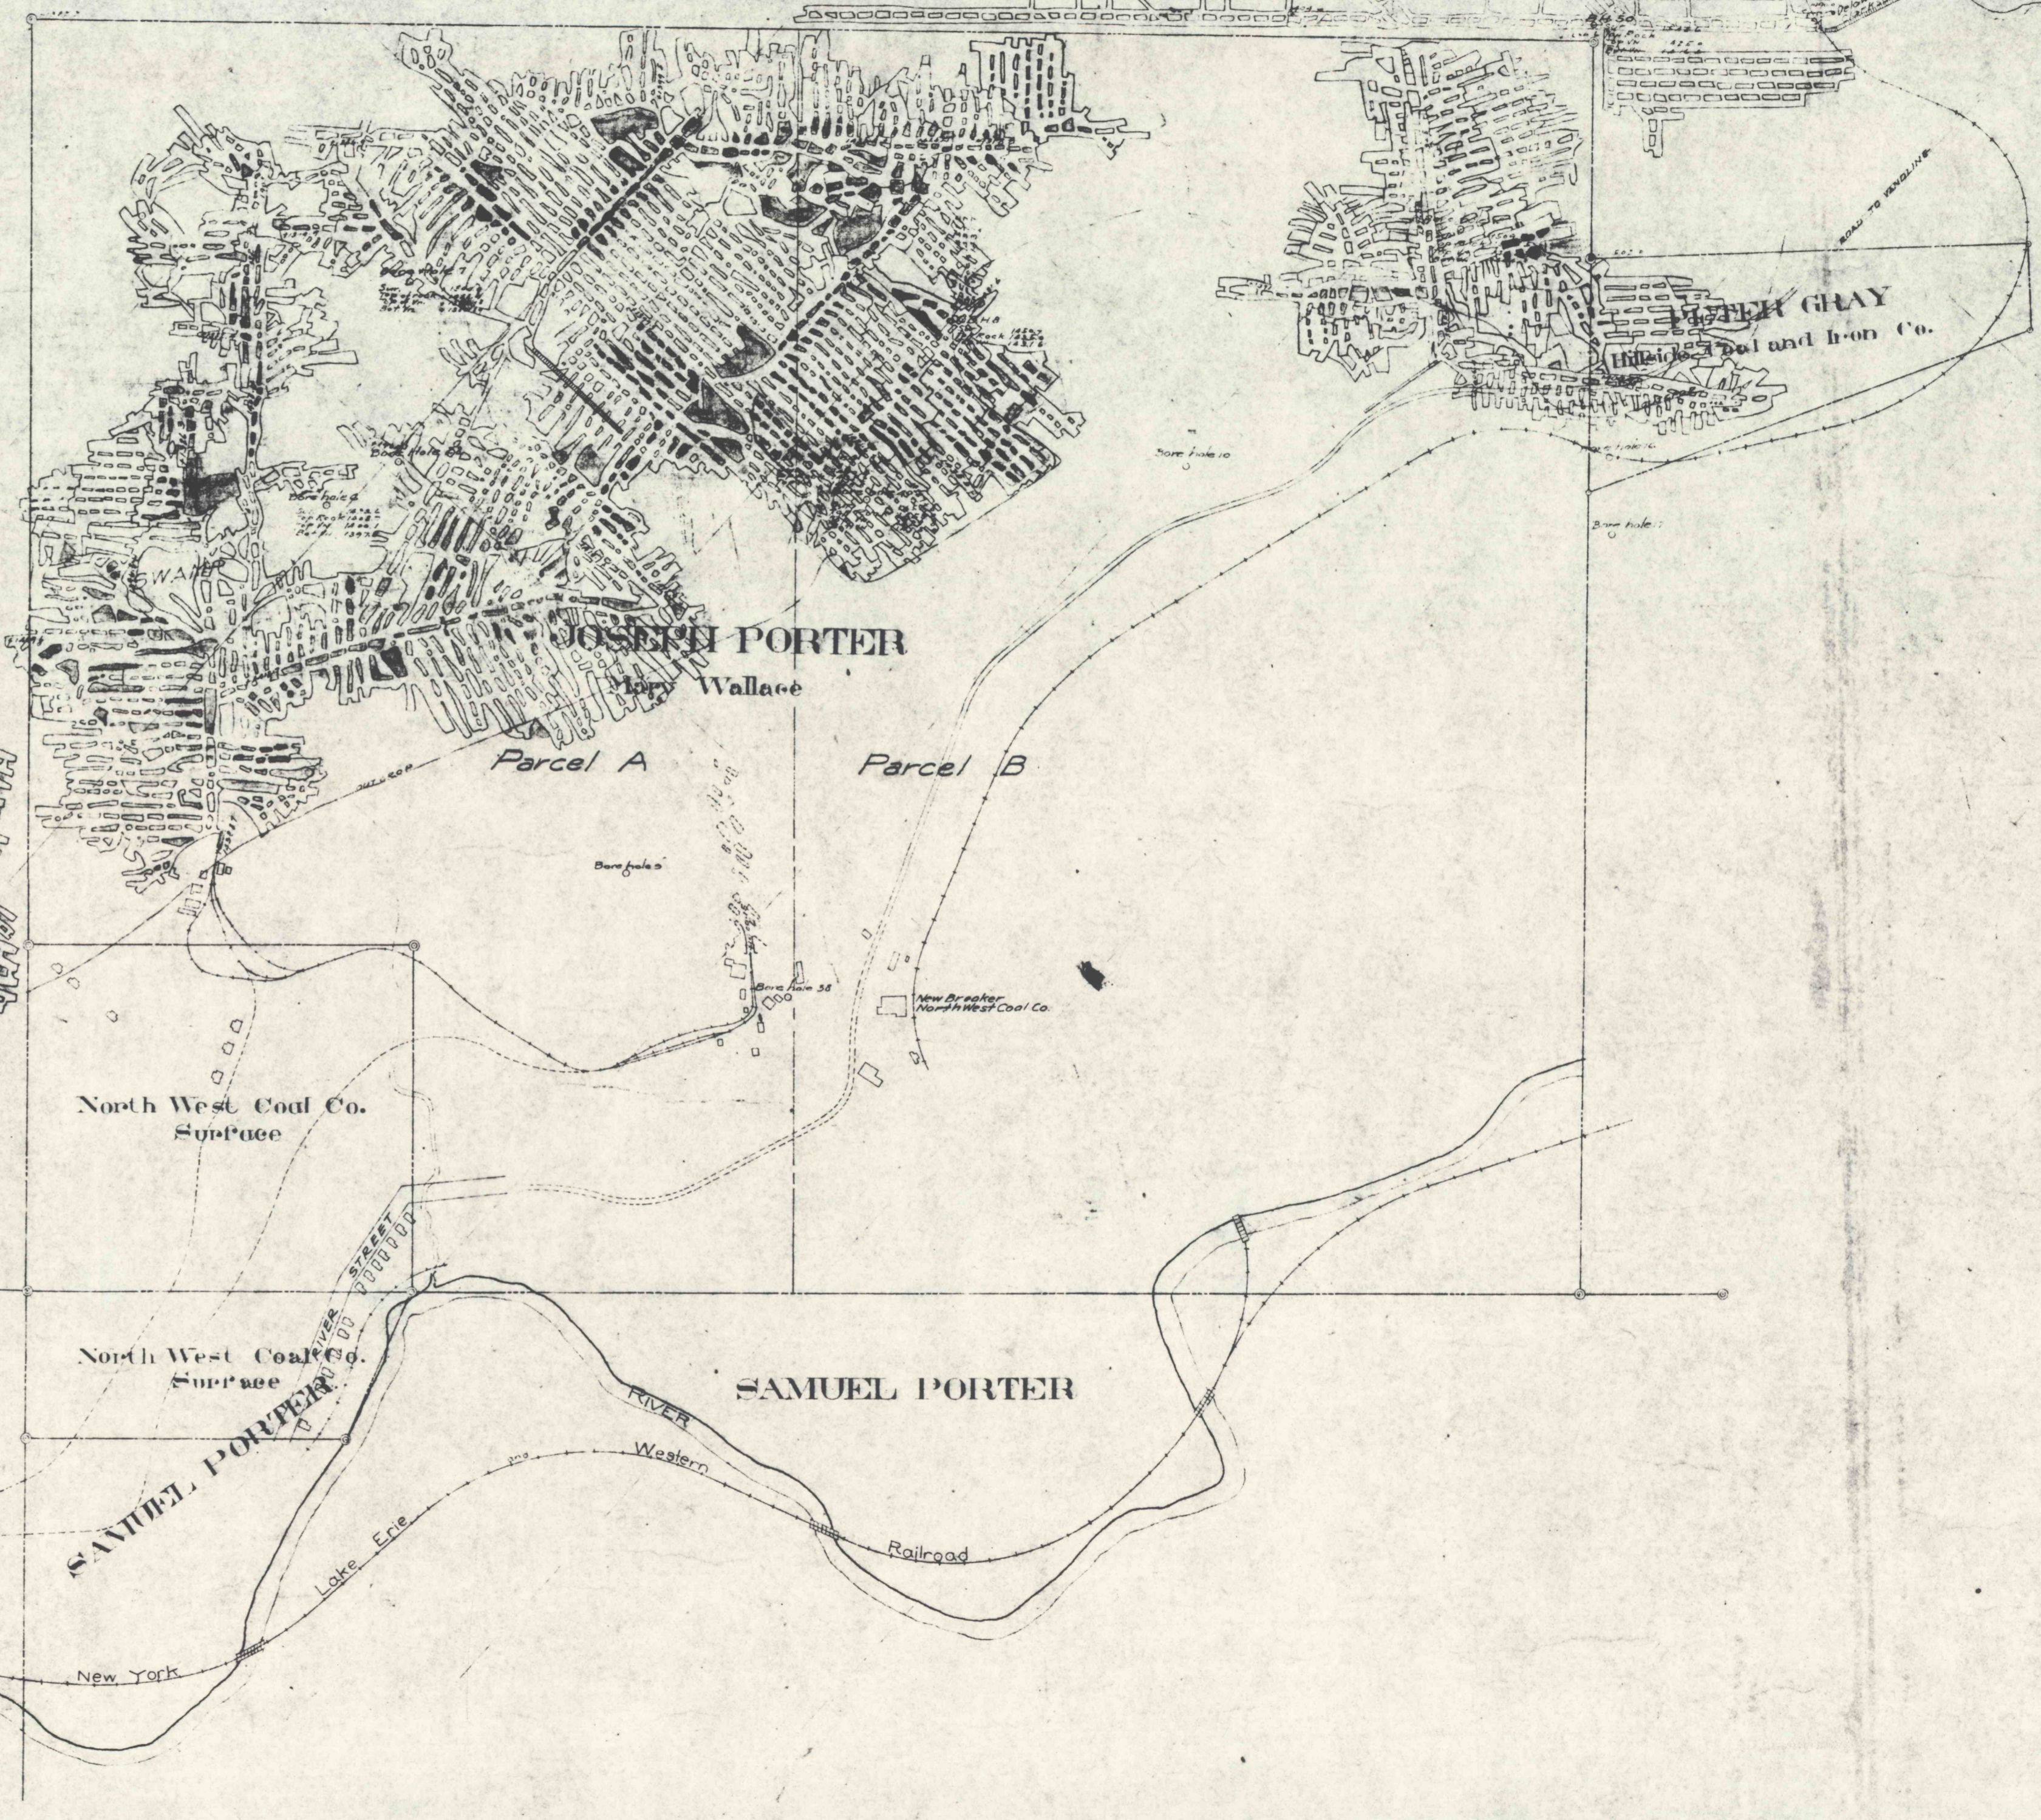

MAP

Showing Workings

IN
MILLS VEIN
 North West
 Coal Co.

CARBONDALE PA
 SCALE 400' = 1" IN.
 MAR. 1906

Date of posting

Dec.	1906
Oct.	1907
June	1908
Jan.	1909
Sept.	1910
April	1910
Nov.	1910
June	1911
Feb.	1912
Nov.	1916 Abandoned

HUDSON
 DELAWARE

DELAWARE

HUDSON

DELAWARE & HUDSON MORSE HILL COAL CO.