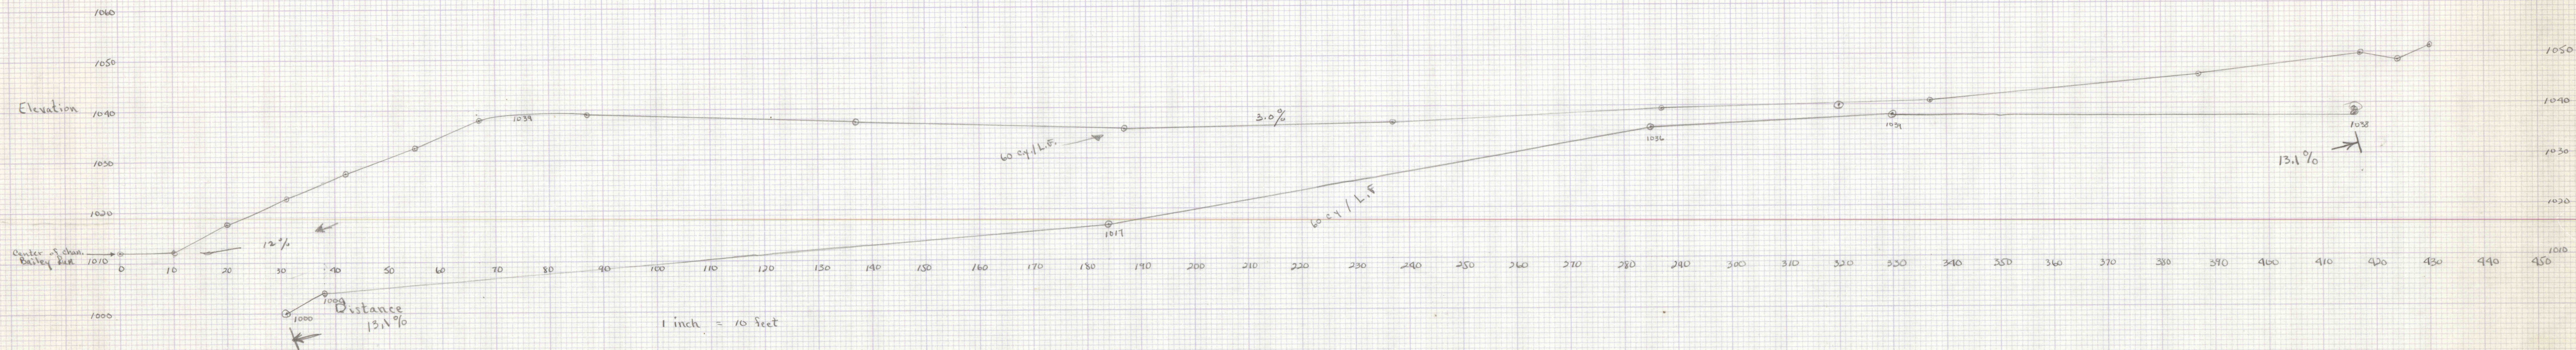

Bailey Run Profile

Bailey Run
Station 97+00 all shots East

Bailey Run
Station 100+00 all shots East

Bailey Run
Profile
BM. elev. 1045.95 ft.
All shots east from Bailey Run
1 inch = 10 ft.