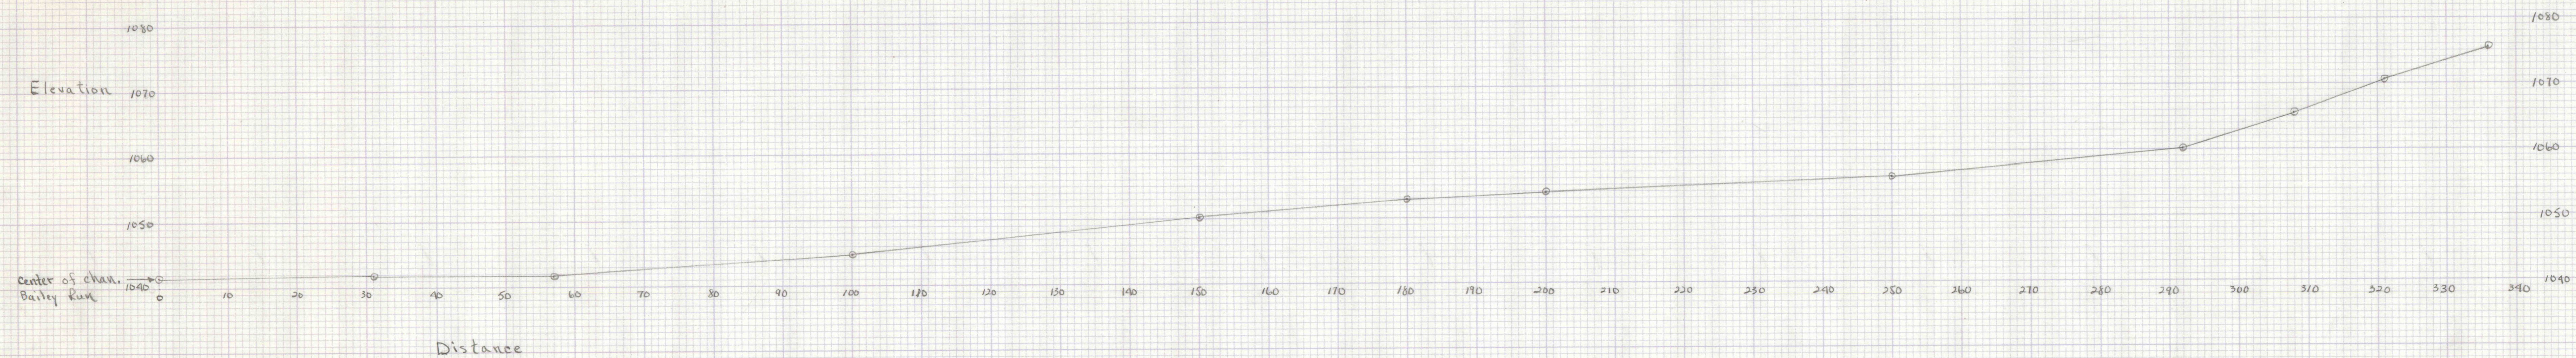

Bailey Run Profile

Bailey Run
Station 97+00 all shots East

Bailey Run
Station 100+00 all shots East

Bailey Run
Profile
BM. elev. 1045.95 ft.
All shots east from Bailey Run
1 inch = 10 ft.