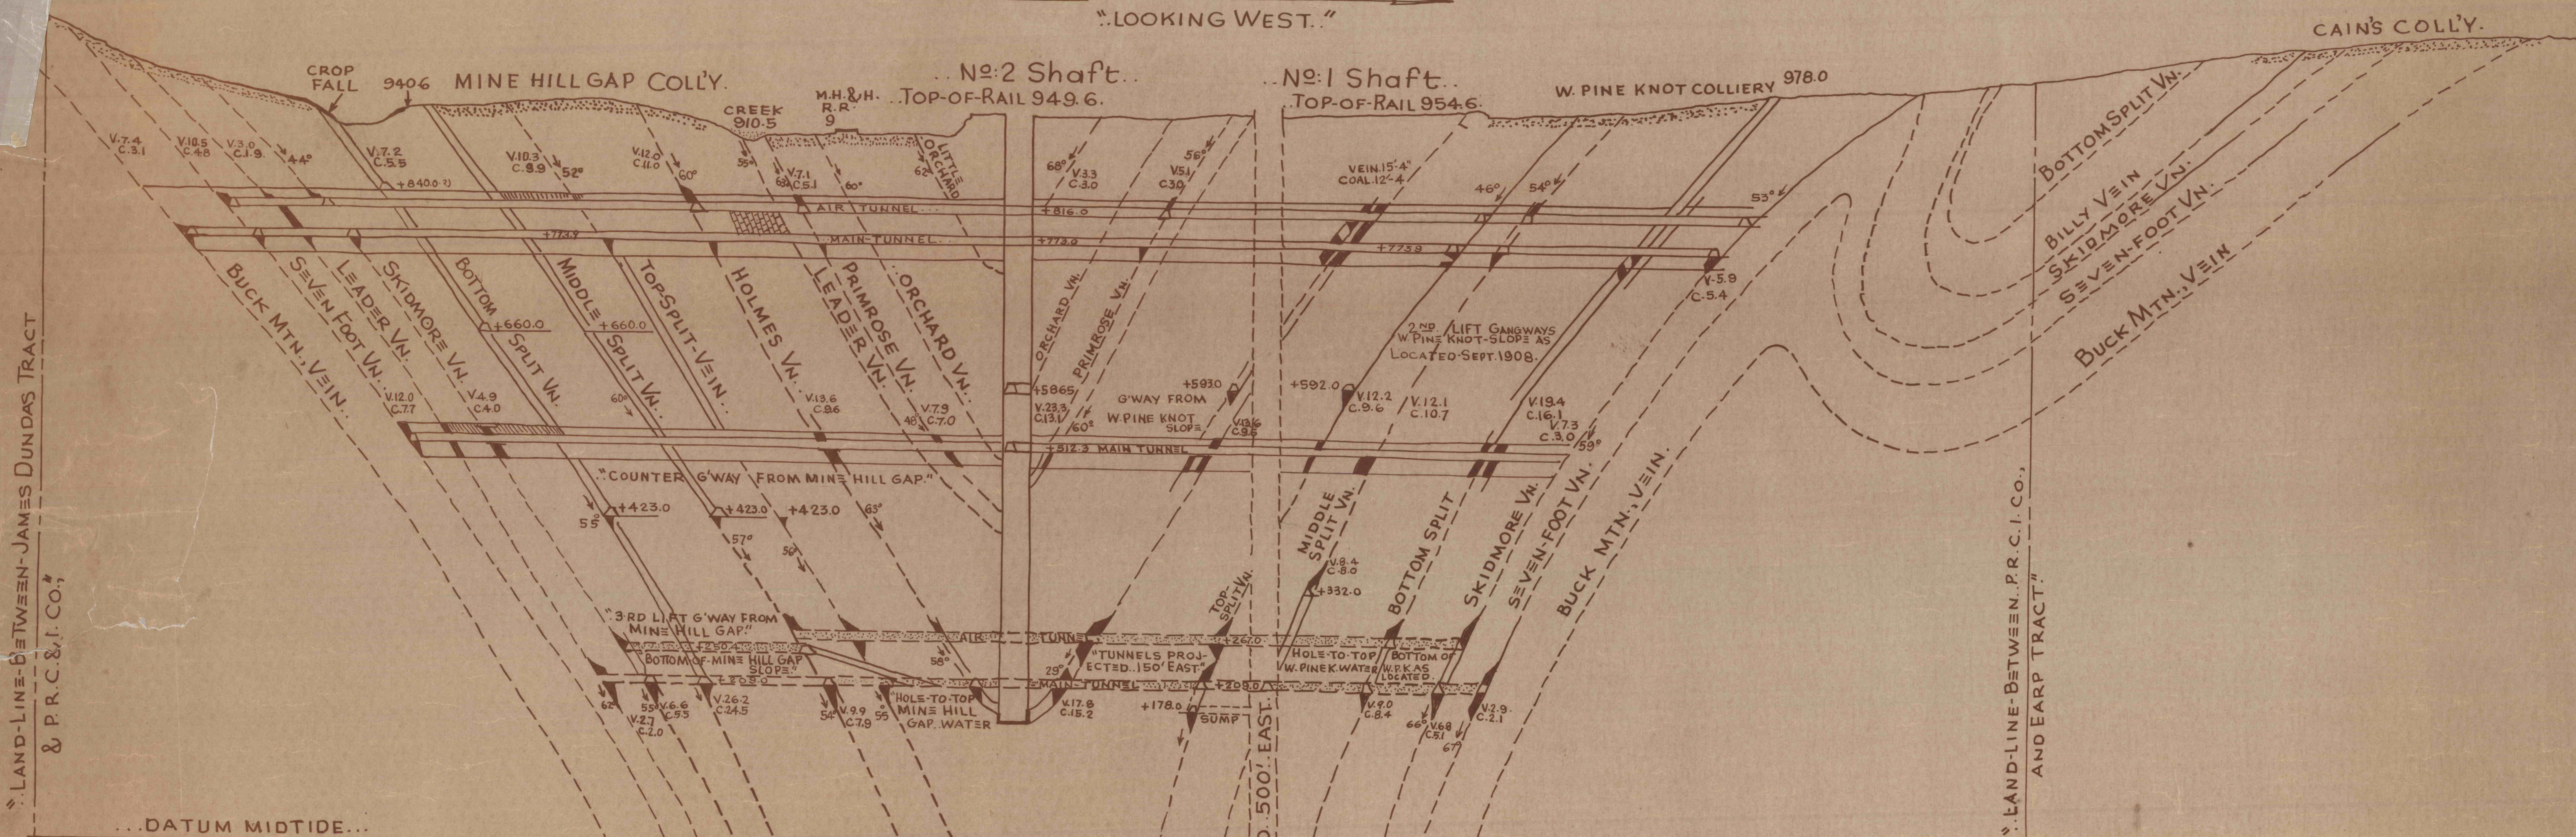

"LOOKING WEST."

**SOUTHERN FIELD
PINE KNOT COLLIERY**

CASS Twp., SCHUYLKILL
COUNTY, 15 W. SCHUYLKILL

DISTRICT READING ANTHRACITE COLLIERIES.

CROSS SECTION THRU NO. 2 SHAFT. 1"=100'. POTTSVILLE, PA., 28 DEC., 1910.
RETRACED; 15 FEB., 1978. DEEP MINE SAFETY. REVISED: 7 JUNE 1912.