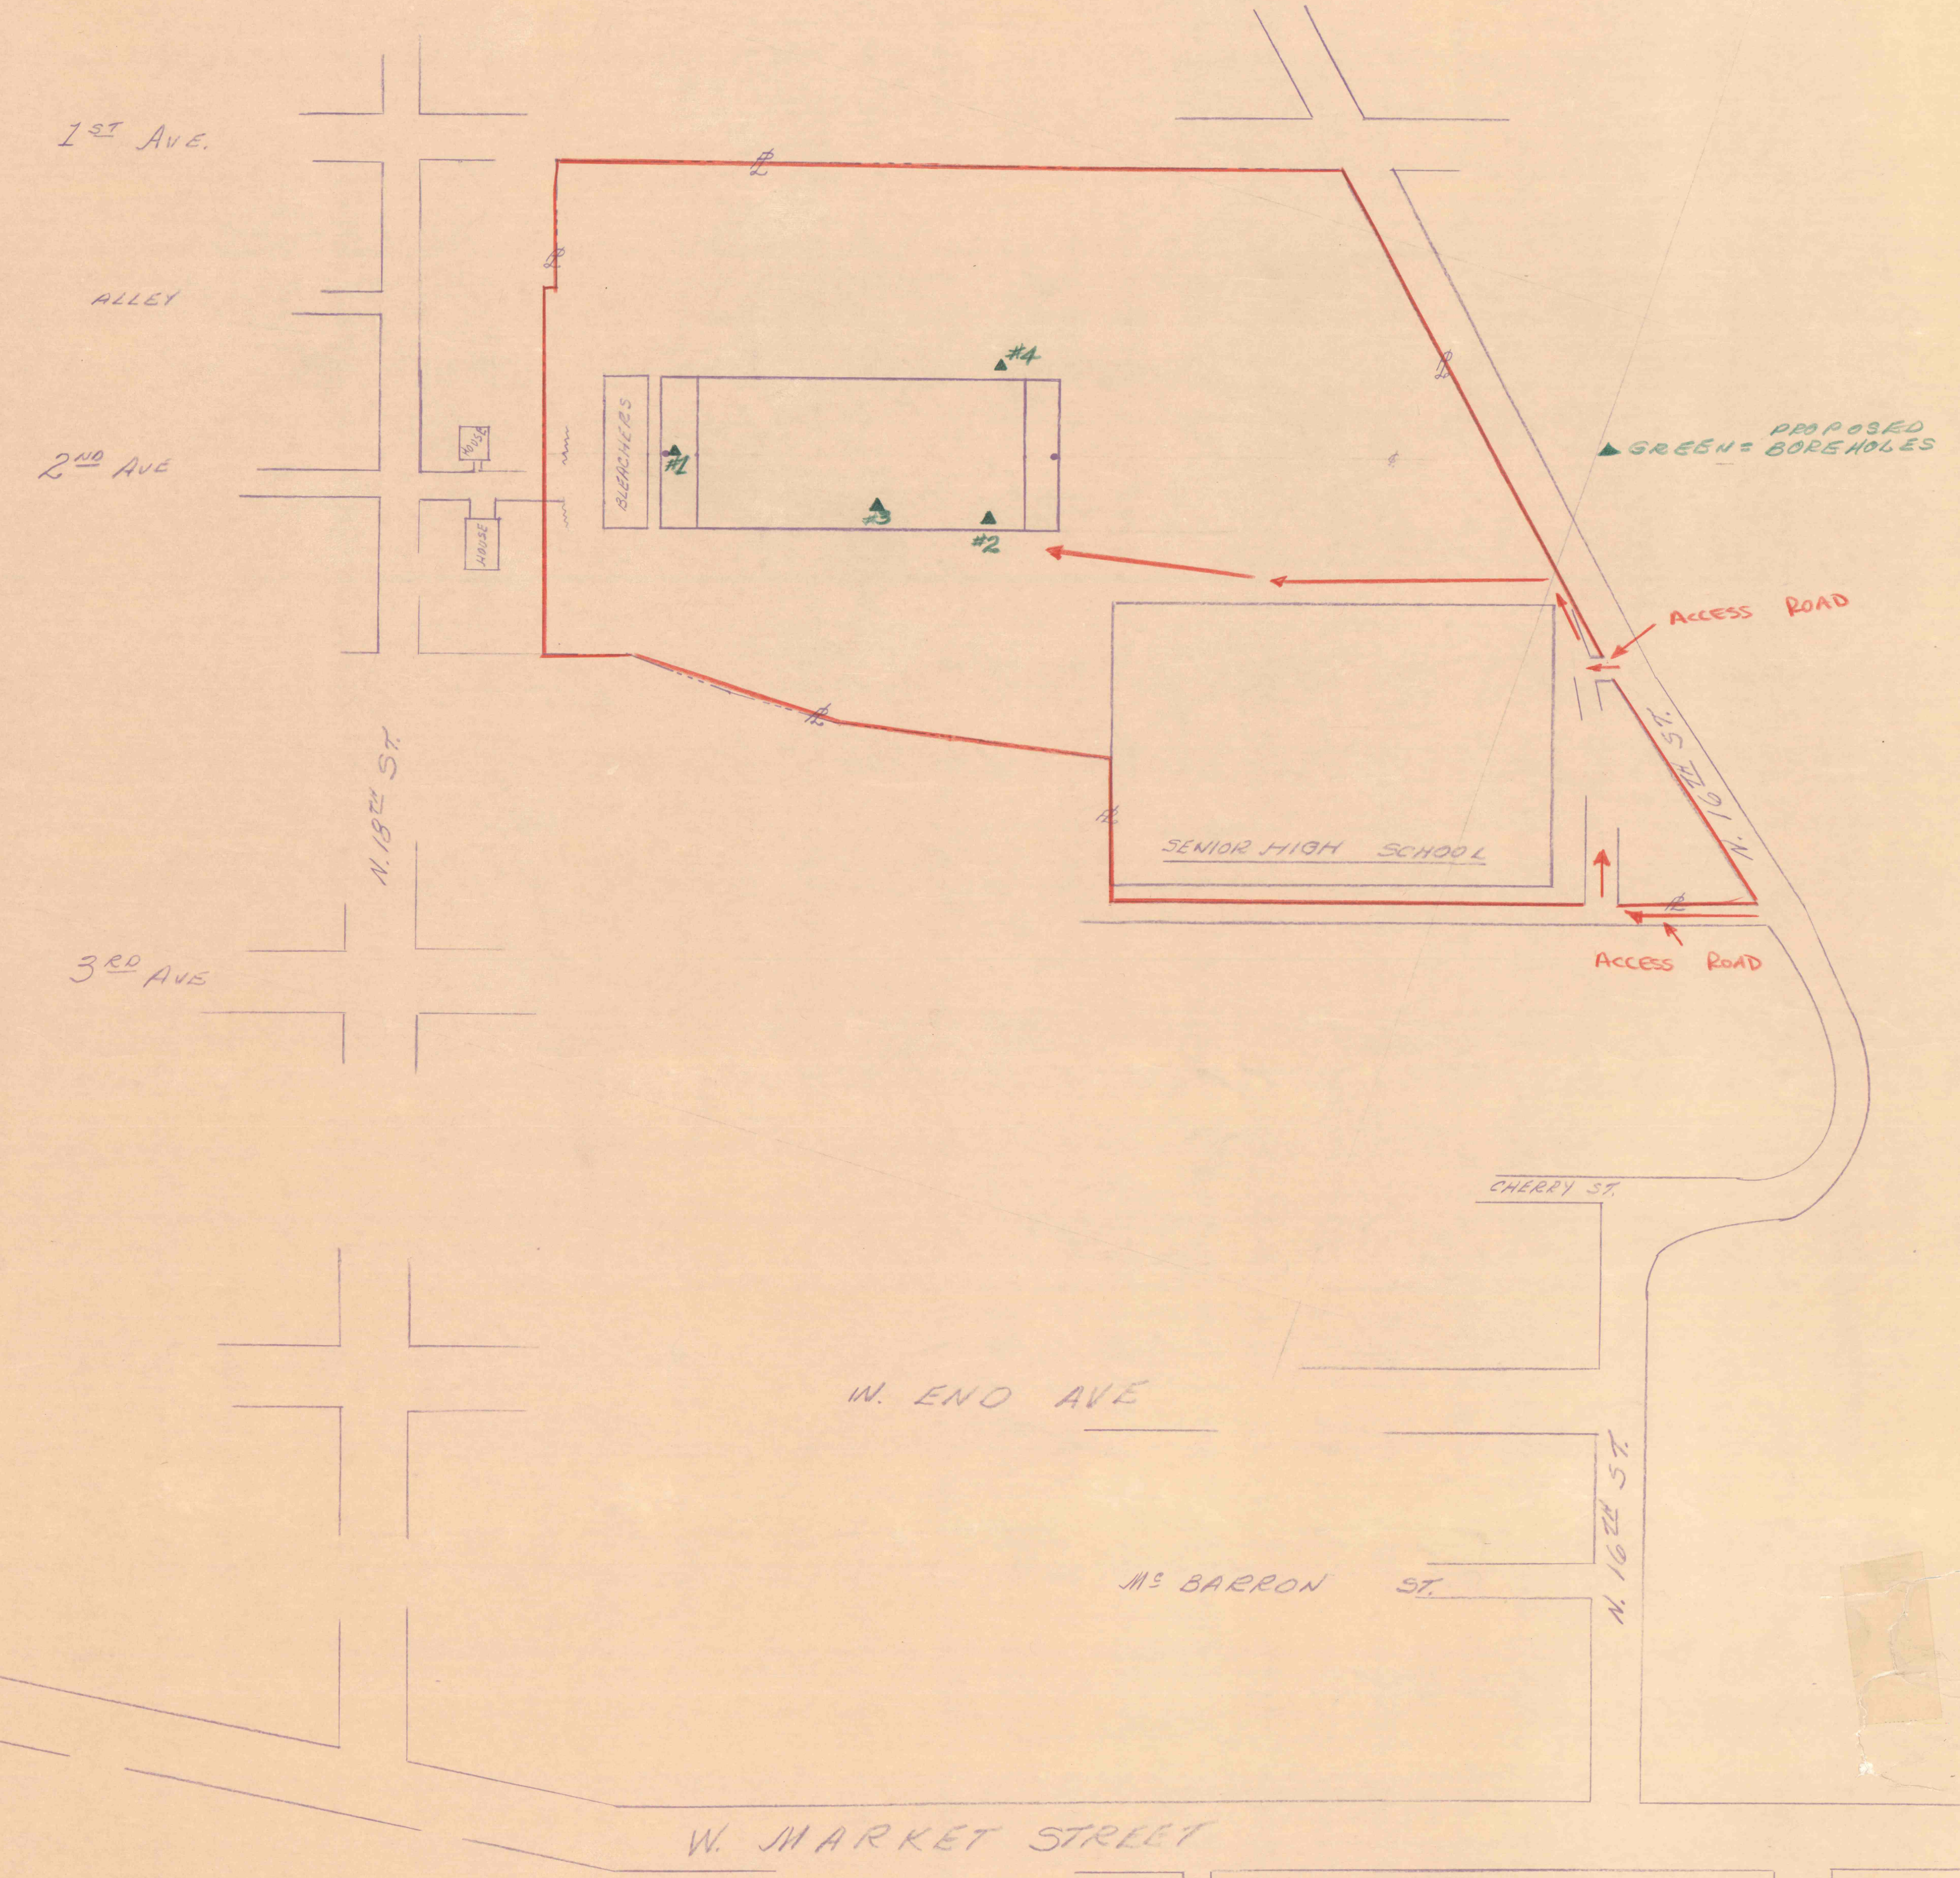

4000 No

POTTSVILLE AND YORK FARM
SURFACE & MINE WORKINGS IN
VICINITY OF POTTSVILLE HI-SCHOOL
VETERANS MEMORIAL STADIUM
SCALE 1" = 100' 3-27-70
DEPT. OF ENVIR. RES.