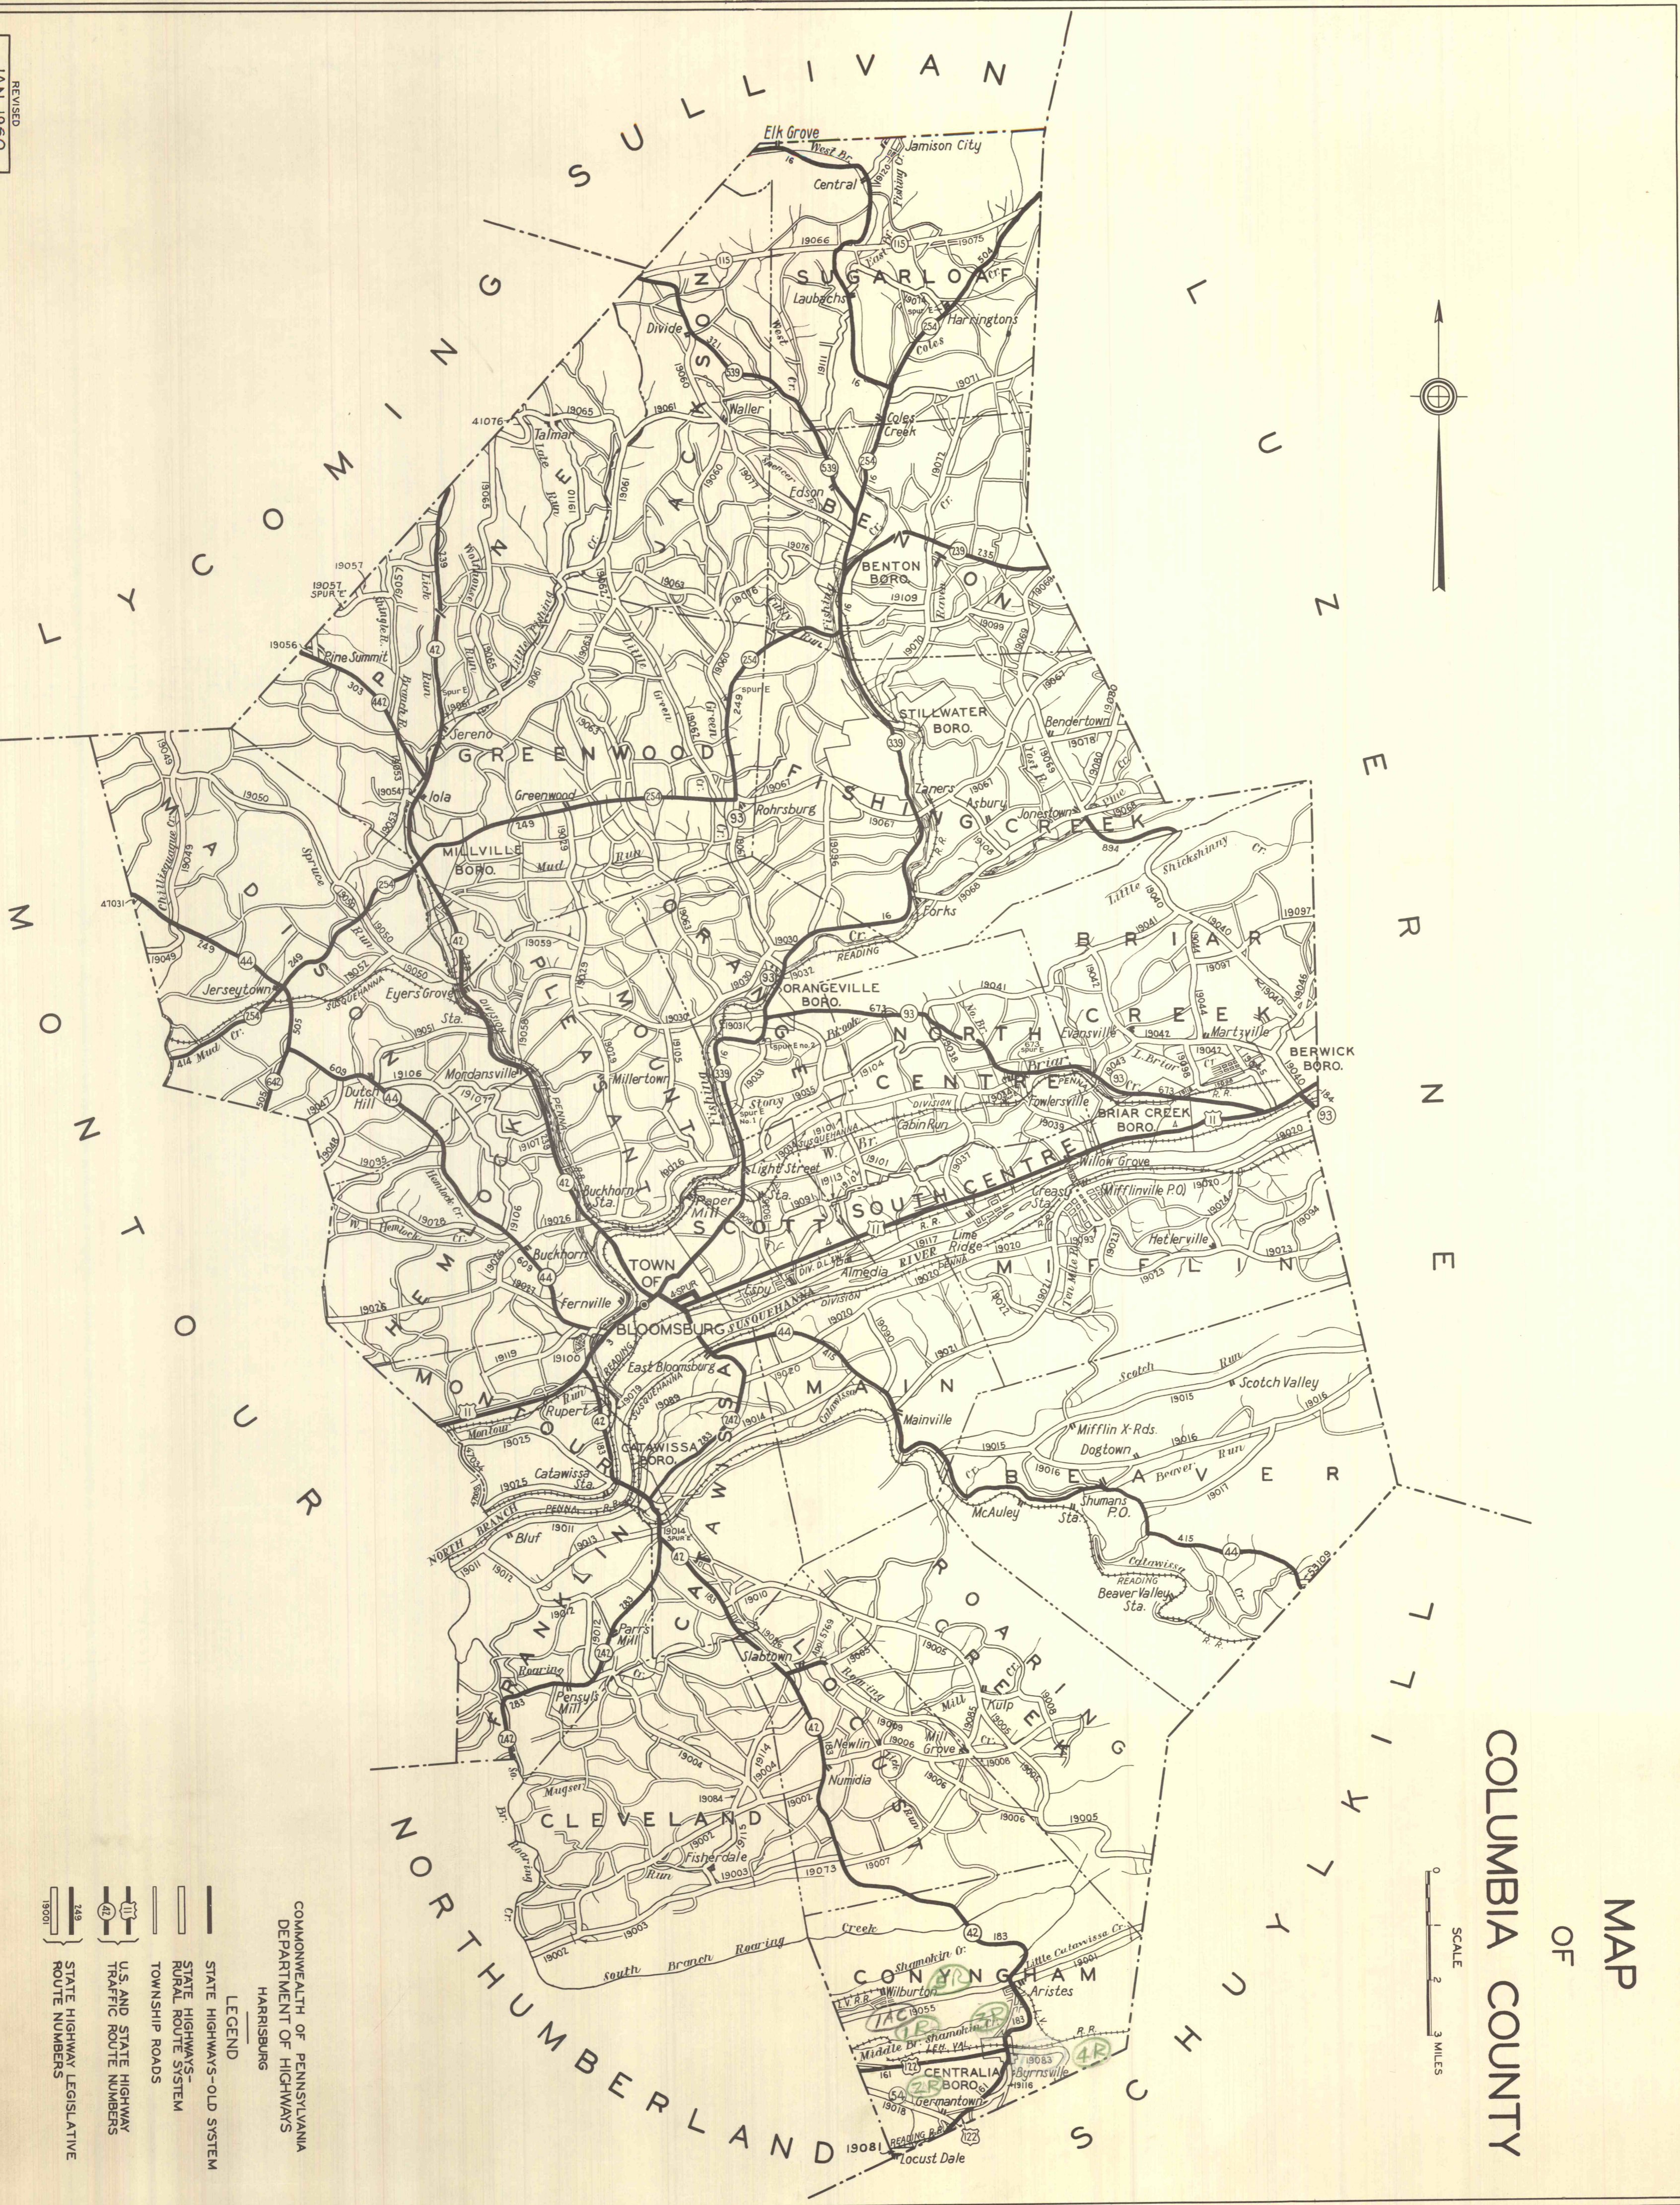

REVISED
JAN. 1960

SCALE
0 1 2 3 MILES

MAP OF COLUMBIA COUNTY

- COMMONWEALTH OF PENNSYLVANIA
DEPARTMENT OF HIGHWAYS
HARRISBURG
- LEGEND
- STATE HIGHWAYS—OLD SYSTEM
 - STATE HIGHWAYS—RURAL ROUTE SYSTEM
 - TOWNSHIP ROADS
 - U.S. AND STATE HIGHWAY TRAFFIC ROUTE NUMBERS
 - STATE HIGHWAY LEGISLATIVE ROUTE NUMBERS