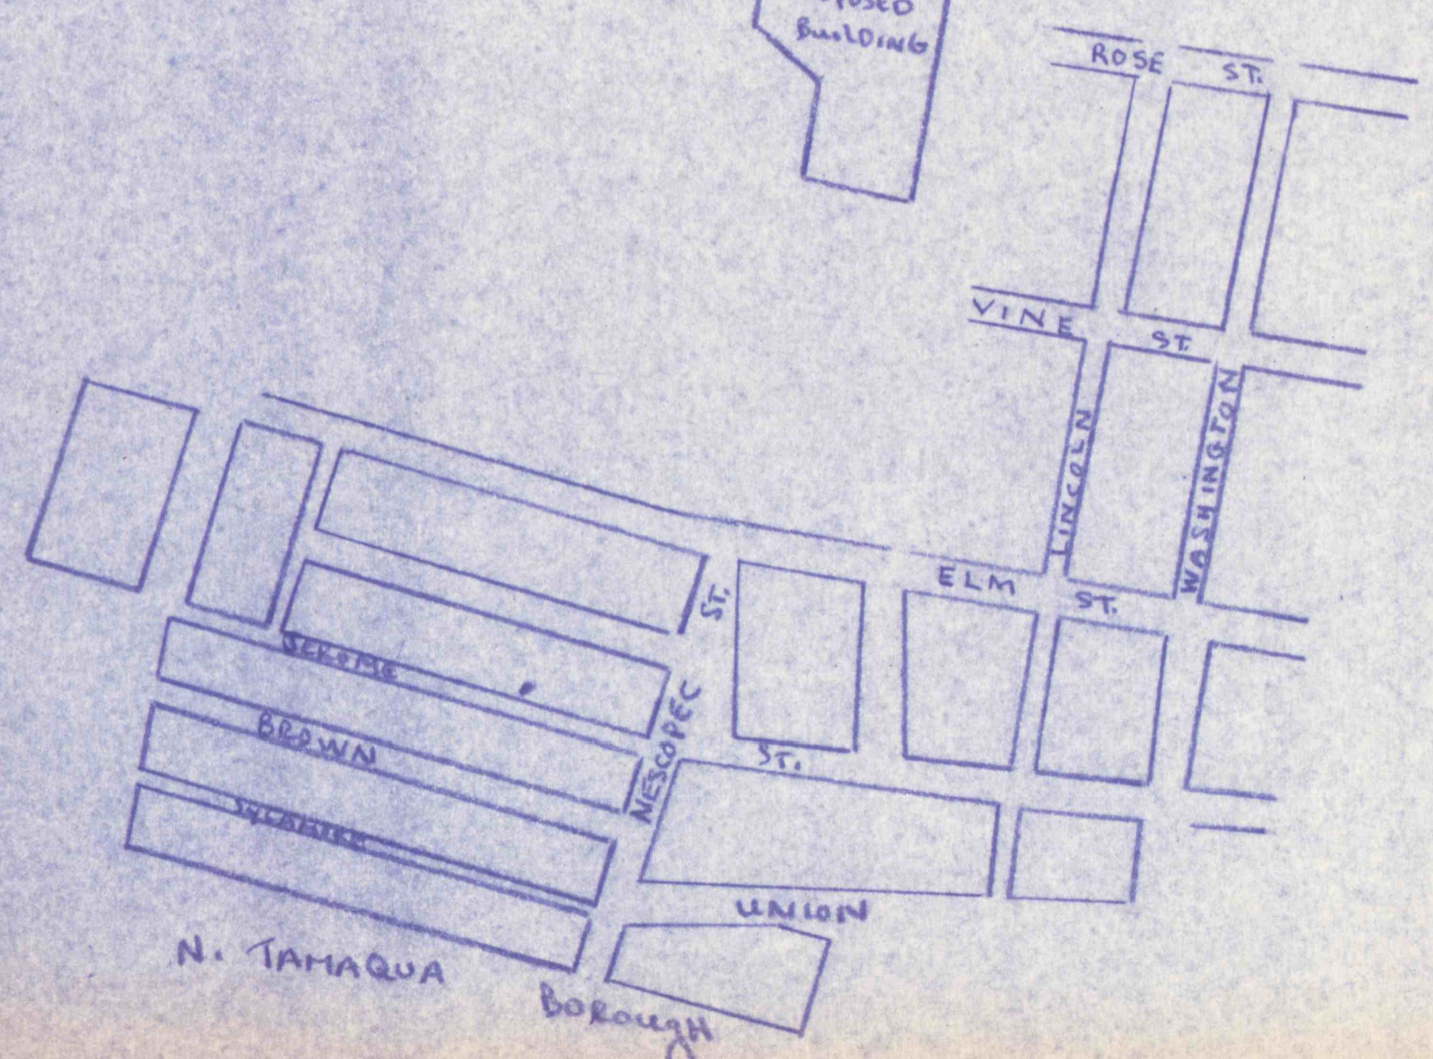

BOROUGH LINE

BOROUGH LINE

MAP SHOWING NORTH TAMAQUA  
BOROUGH AND STRIPPINGS  
AS SHOWN ON TAMAQUA TO  
POTTSVILLE SURFACE MAP, S. COAL FL  
P. R. C. & I. CO., SCHUYLKILL CO.  
SCALE 1" = 300'