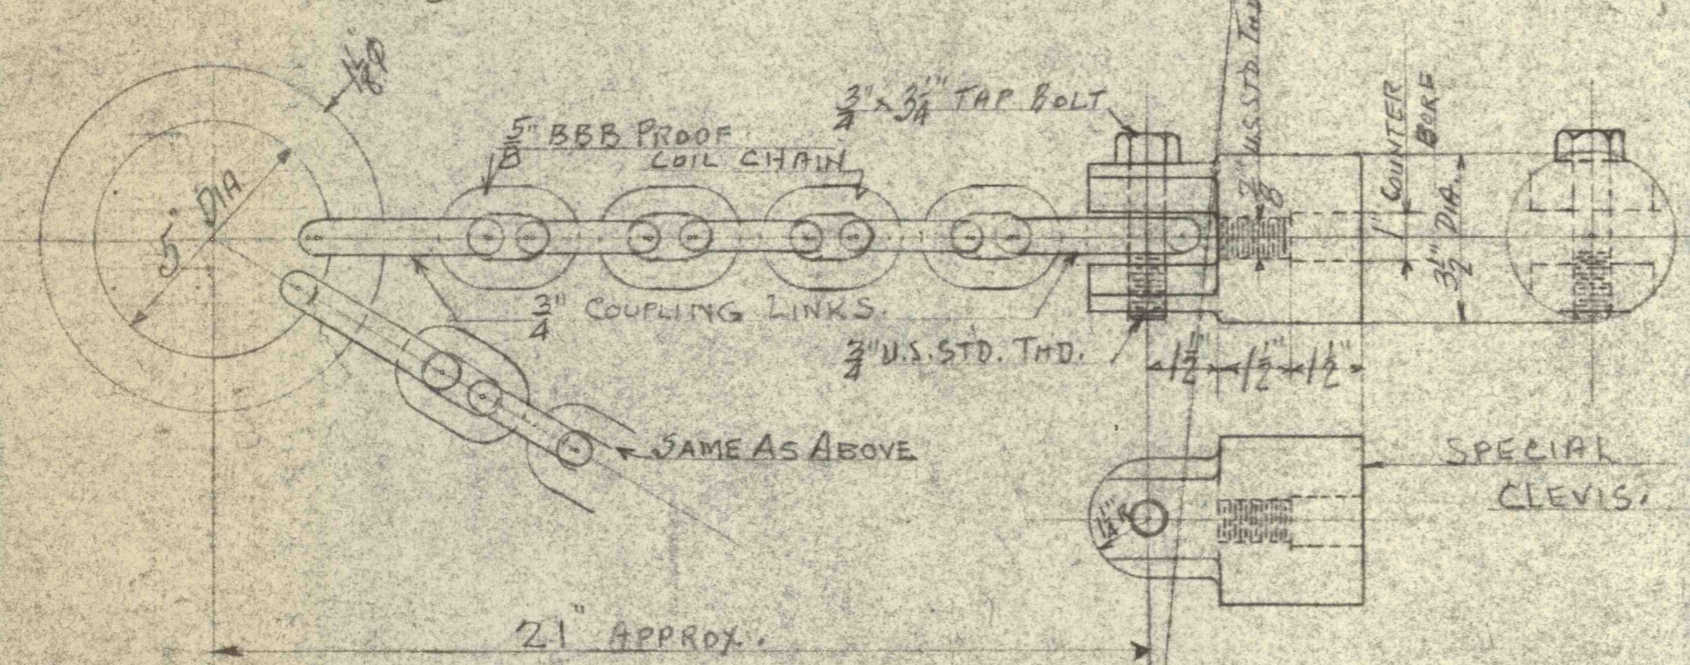

5/8" DOUBLE SLING CHAIN WITH RING AND SLIP HOOKS, ITEM #1.

5/8" SINGLE SLING CHAIN WITH RING & GRAB HOOK, ITEM #2.

5/8" DOUBLE SLING CHAIN WITH RING & SPECIAL CLEVIS, ITEM #3.

NOTE: CHAINS TO BE MATCHED FOR REACH

EYE BOLT, ITEM #4.

LIFTING STRAP, ITEM #5. - #7
FOR OIL TUBES, DRIVE SHAFTS AND PIPE

LEHIGH COAL & NAVIGATION CO.	
TAMAQUA #14 & GREENWOOD #10 SHAFTS.	
SPECIAL CHAIN SLINGS.	
DATE: MAY 7, 1956	DRAWN BY: FT. REPP.
(A) -5-2659	TO ADD ITEM #7
S-3730.	