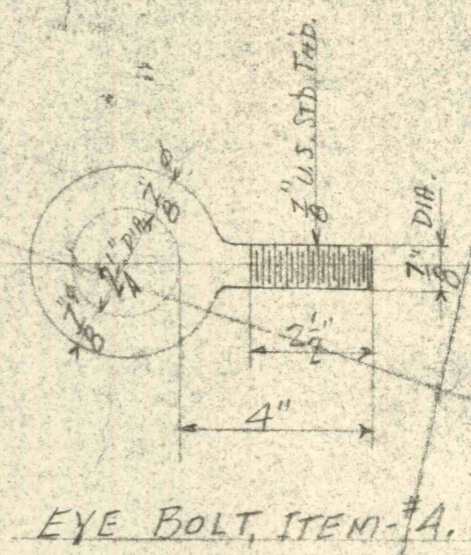

5/8" DOUBLE SLING CHAIN WITH RING AND SLIP HOOKS, ITEM #1.

5/8" SINGLE SLING CHAIN WITH RING & GRAB HOOK, ITEM #2.

5/8" DOUBLE SLING CHAIN WITH RING & SPECIAL CLEVIS, ITEM #3.

NOTE: CHAINS TO BE MATCHED FOR REACH

EYE BOLT, ITEM #4.

LIFTING STRAP, ITEM #5. - #7
FOR OIL TUBES, DRIVE SHAFTS AND PIPE

LEHIGH COAL & NAVIGATION CO.	
TAMAQUA #14 & GREENWOOD #10 SHAFTS.	
SPECIAL CHAIN SLINGS.	
DATE: MAY 7, 1956	DRAWN BY: FT. REPP.
(A) -5-2659	TO ADD ITEM #7
S-3730.	