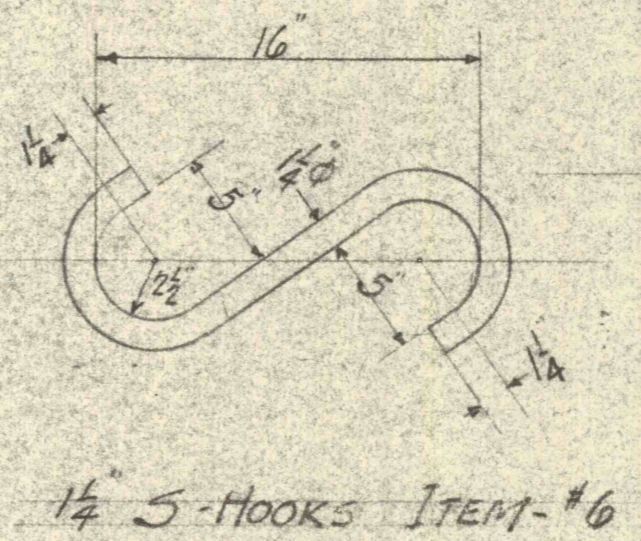

5/8" DOUBLE SLING CHAIN WITH RING AND SLIP HOOKS, ITEM #1.

5/8" SINGLE SLING CHAIN WITH RING & GRAB HOOK, ITEM #2.

5/8" DOUBLE SLING CHAIN WITH RING & SPECIAL CLEVIS, ITEM #3.

NOTE: CHAINS TO BE MATCHED FOR REACH

EYE BOLT, ITEM #4.

LIFTING STRAP, ITEM #5. - #7
FOR OIL TUBES, DRIVE SHAFTS AND PIPE

LEHIGH COAL & NAVIGATION CO.	
TAMAQUA #14 & GREENWOOD #10 SHAFTS.	
SPECIAL CHAIN SLINGS.	
DATE: MAY 7, 1956	DRAWN BY: FT. REPP.
(A) -5-2659	TO ADD ITEM #7
S-3730.	