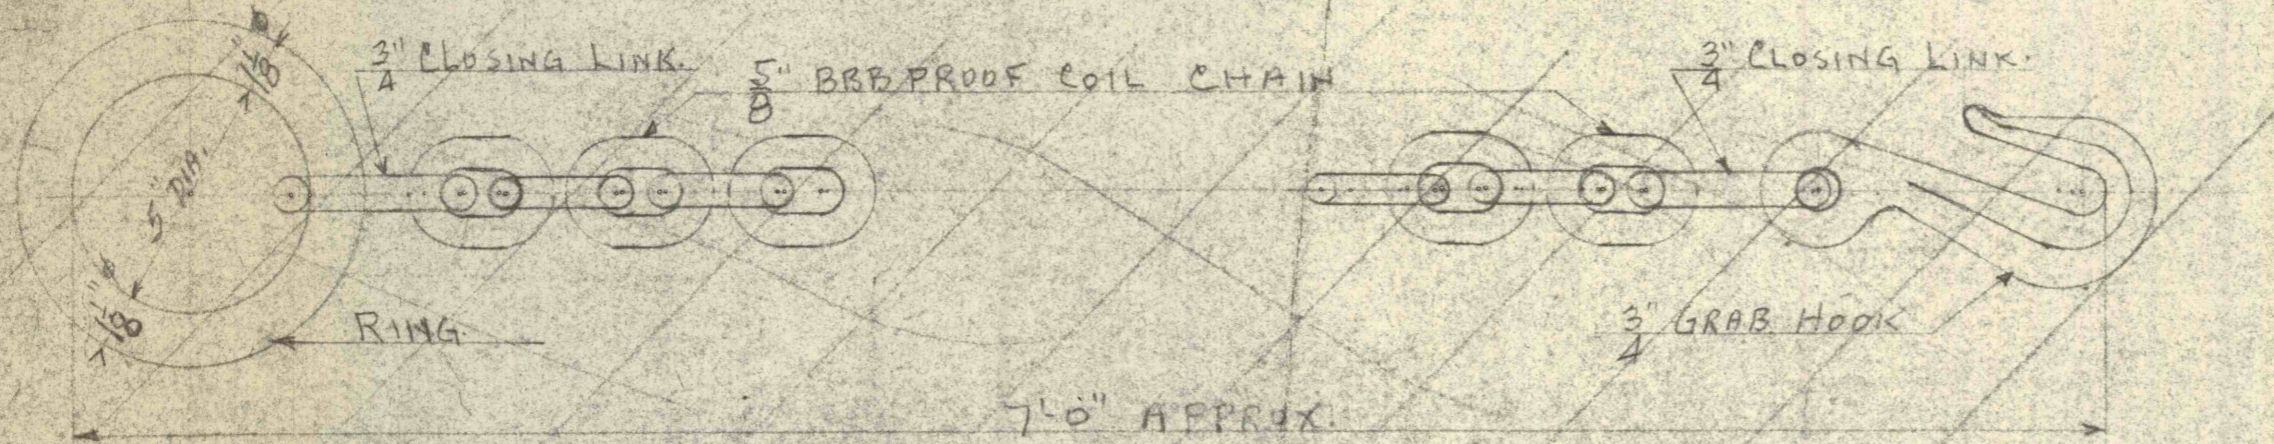

5/8" DOUBLE SLING CHAIN WITH RING AND SLIP HOOKS, ITEM #1.

5/8" SINGLE SLING CHAIN WITH RING & GRAB HOOK, ITEM #2.

5/8" DOUBLE SLING CHAIN WITH RING & SPECIAL CLEVIS, ITEM #3.

NOTE: CHAINS TO BE MATCHED FOR REACH

EYE BOLT, ITEM #4.

LIFTING STRAP, ITEM #5. - #7
FOR OIL TUBES, DRIVE SHAFTS AND PIPE

LEHIGH COAL & NAVIGATION CO.	
TAMAQUA #14 & GREENWOOD #10 SHAFTS.	
SPECIAL CHAIN SLINGS.	
DATE: MAY 7, 1956	DRAWN BY: FT. REPP.
(A) -5-2659	TO ADD ITEM #7
S-3730.	