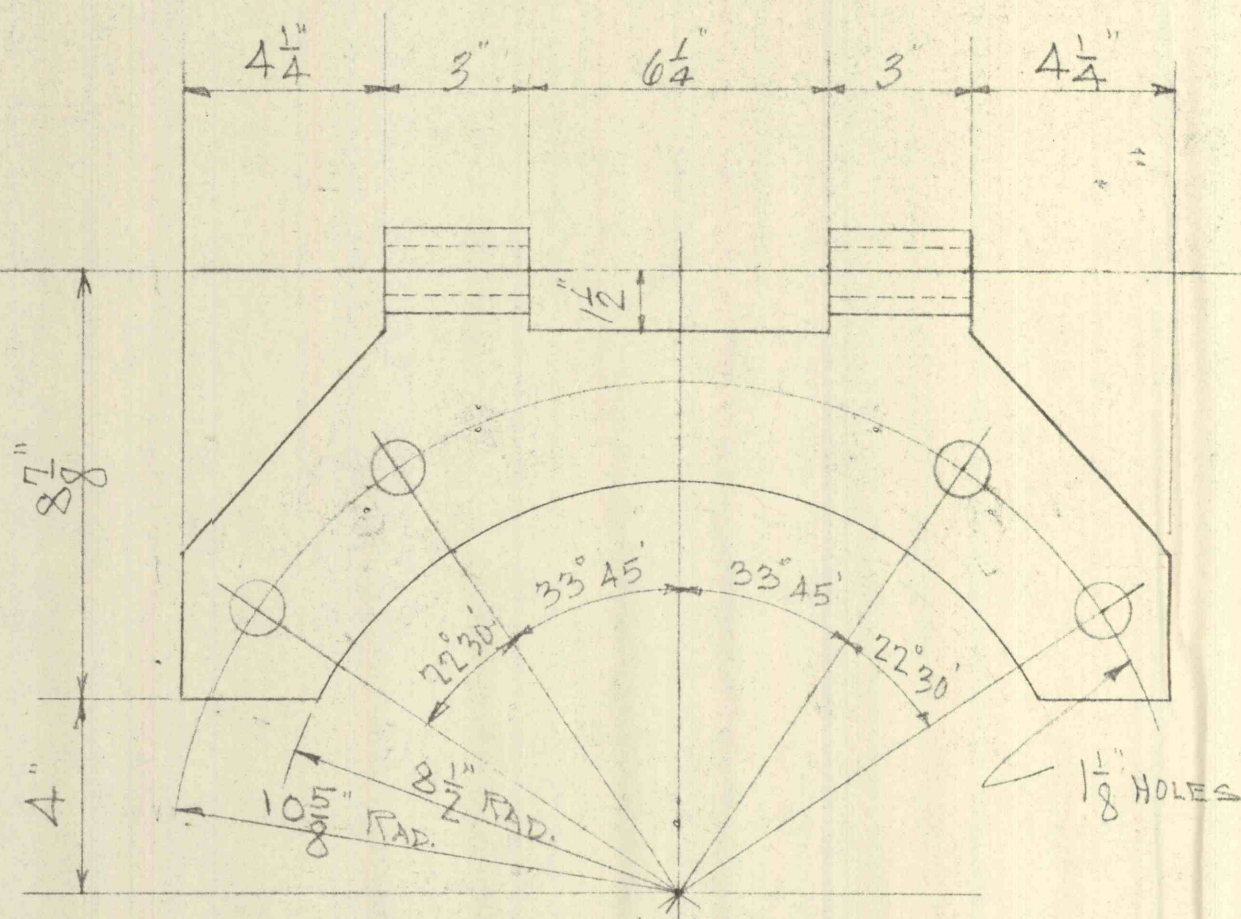

316 Stainless Steel
FLAP MK-2

316 STAINLESS STEEL
FLAP HOLDER MK-1

316 Stainless Steel
ROD MK-3

LEHIGH COAL & NAVIGATION CO TAMAQUA #14 SHAFT	
FLAP VALVE	
DATE AUG 8 1958	DRAWING BY H.W.D.
A) REVISED TO FIT 16"-125" PIPE FLG A) 6-8-59.	