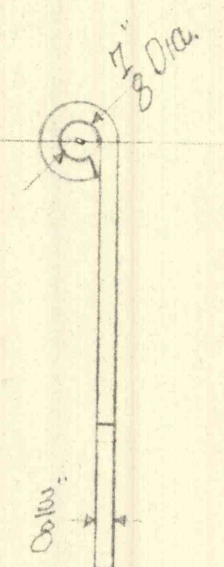

316 Stainless Steel
FLAP MK-2

316 STAINLESS STEEL
FLAP HOLDER MK-1

316 Stainless Steel
ROD MK-3

LEHIGH COAL & NAVIGATION CO TAMAQUA #14 SHAFT	
FLAP VALVE	
DATE AUG 8 1958	DRAWING BY H.W.D.
A) REVISED TO FIT 16"-125" PIPE FLG A) 6-8-59.	