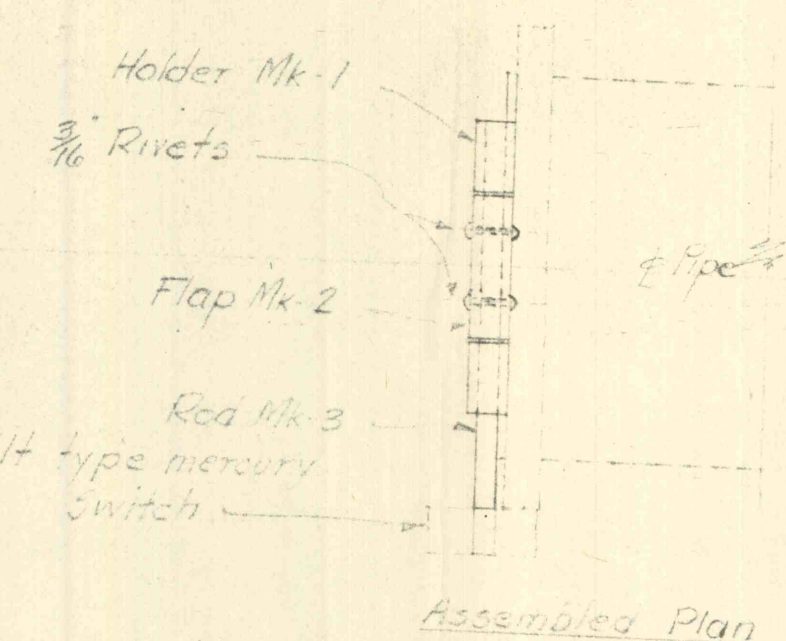

316 Stainless Steel
FLAP MK-2

316 STAINLESS STEEL
FLAP HOLDER MK-1

316 Stainless Steel
ROD MK-3

LEHIGH COAL & NAVIGATION CO TAMAQUA #14 SHAFT	
FLAP VALVE	
DATE AUG 8 1958	DRAWING BY H.W.D.
A) REVISED TO FIT 16"-125" PIPE FLG A) 6-8-59.	