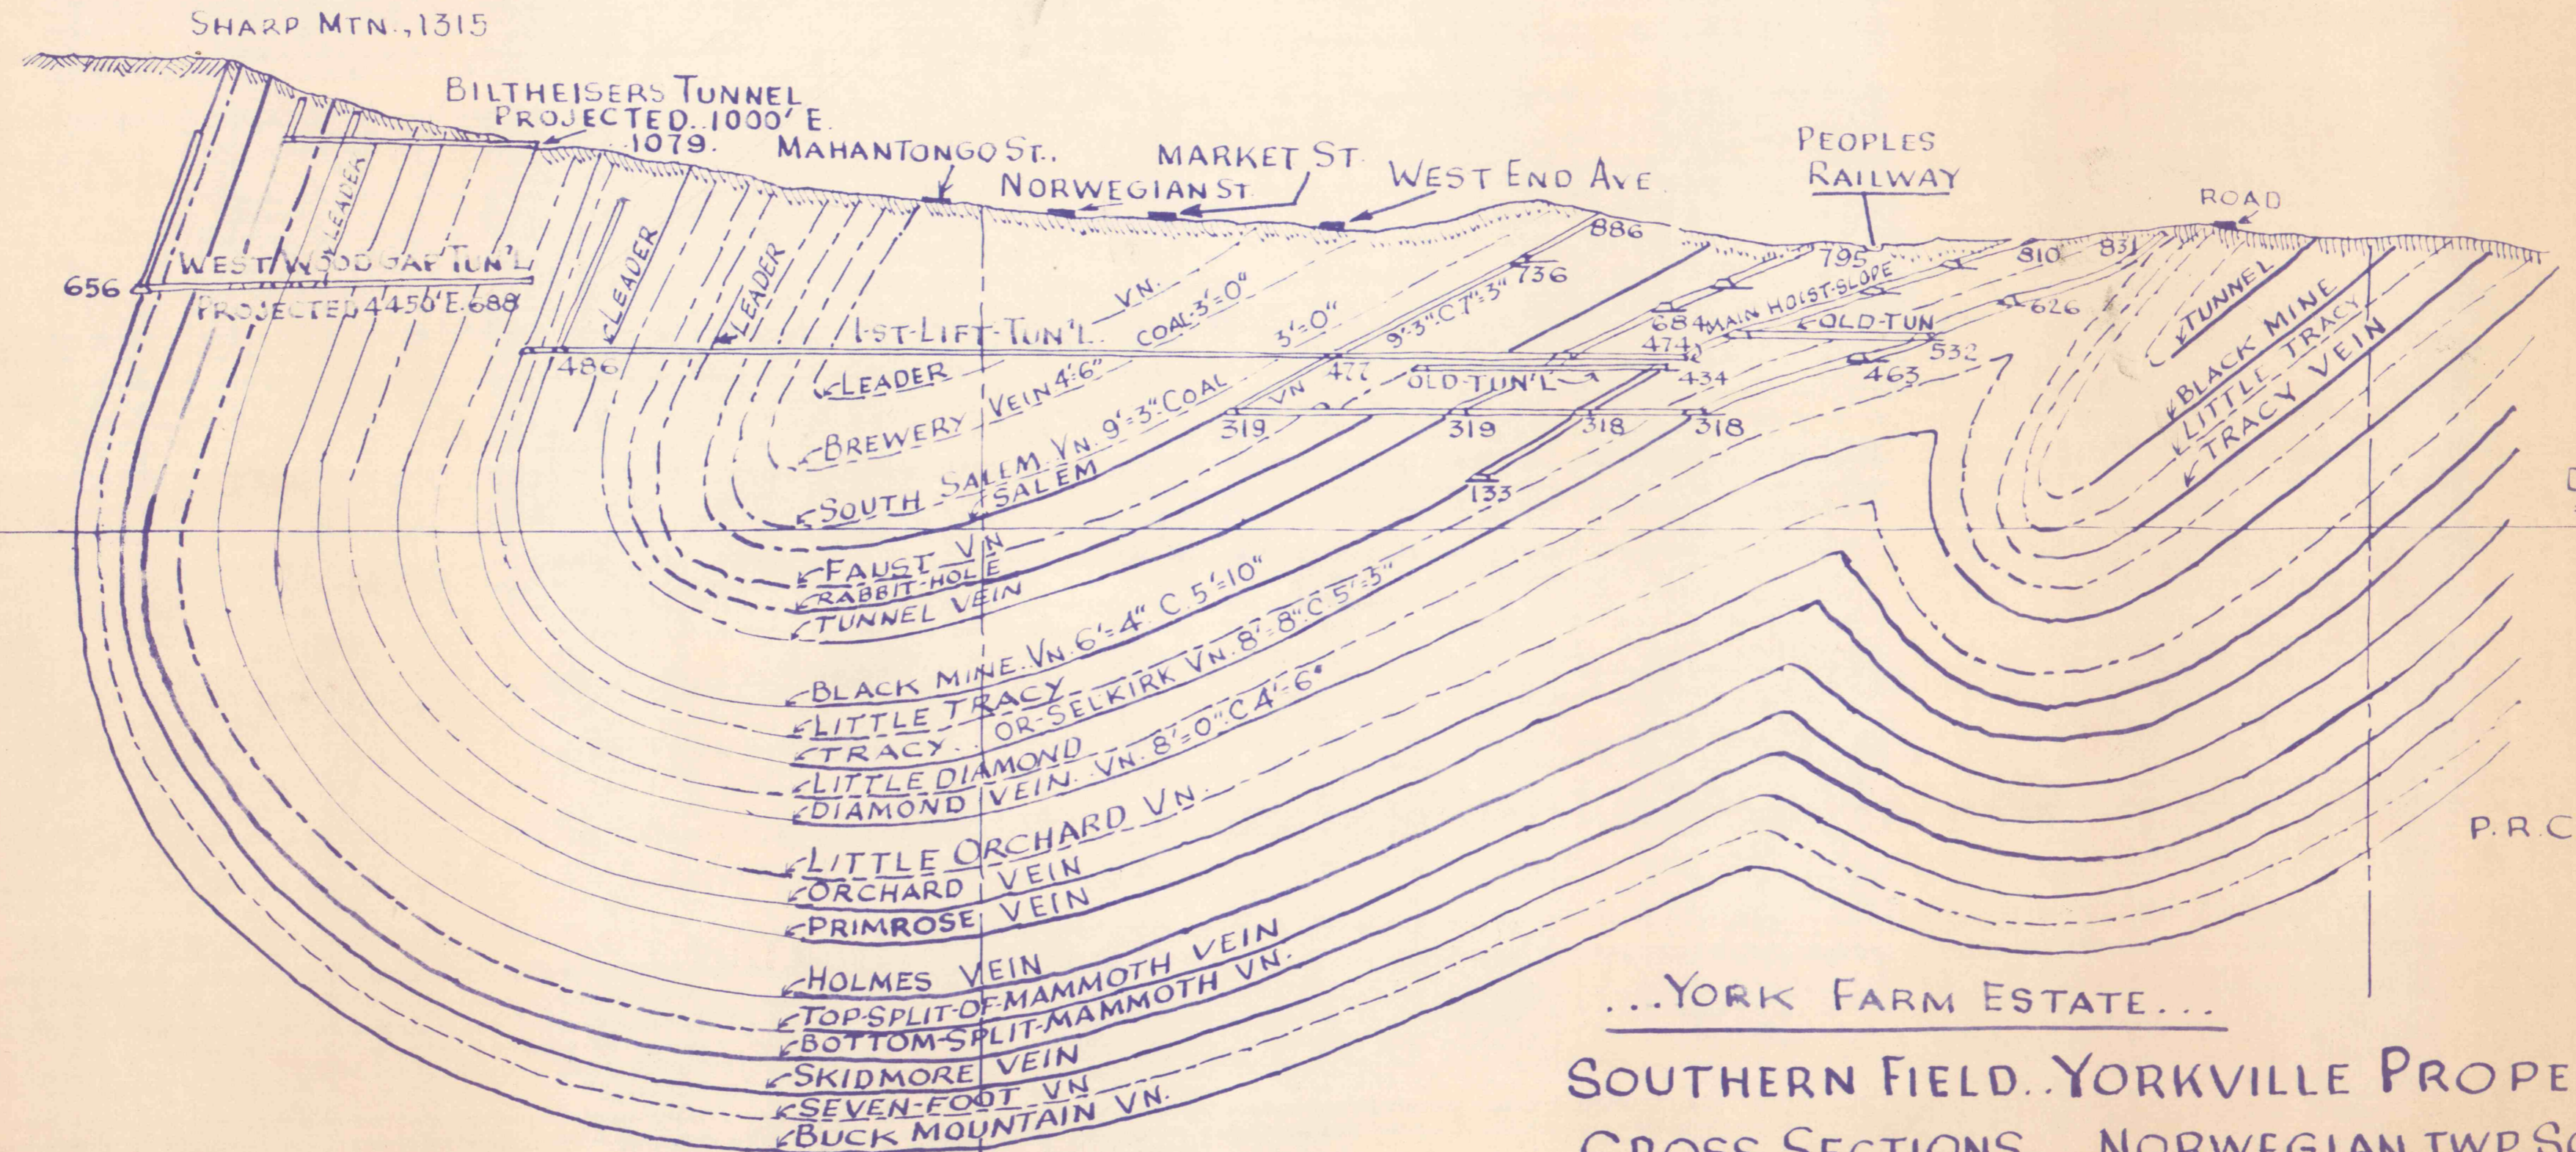

BEARING NORTH 4°-WEST.

DATUM LINE = MID-TIDE.

P.R.C. & I. CO.

...YORK FARM ESTATE...
 SOUTHERN FIELD..YORKVILLE PROPERTY..
 CROSS SECTIONS... NORWEGIAN TWP, SCHUYLKILL
 COUNTY, PA, LEHIGH VALLEY COAL CO.

VALUATION 30 JUNE 1915.
 NOTE; TRACED FROM DRAWING FURNISHED BY
 W.A. COCHRAN, DATED 27 JUNE 1916.

WOODS ESTATE

KEY

VIRGIN COAL —————

PARTLY OR ENTIRELY EXHAUSTED —————

UNWORKABLE - - - - -