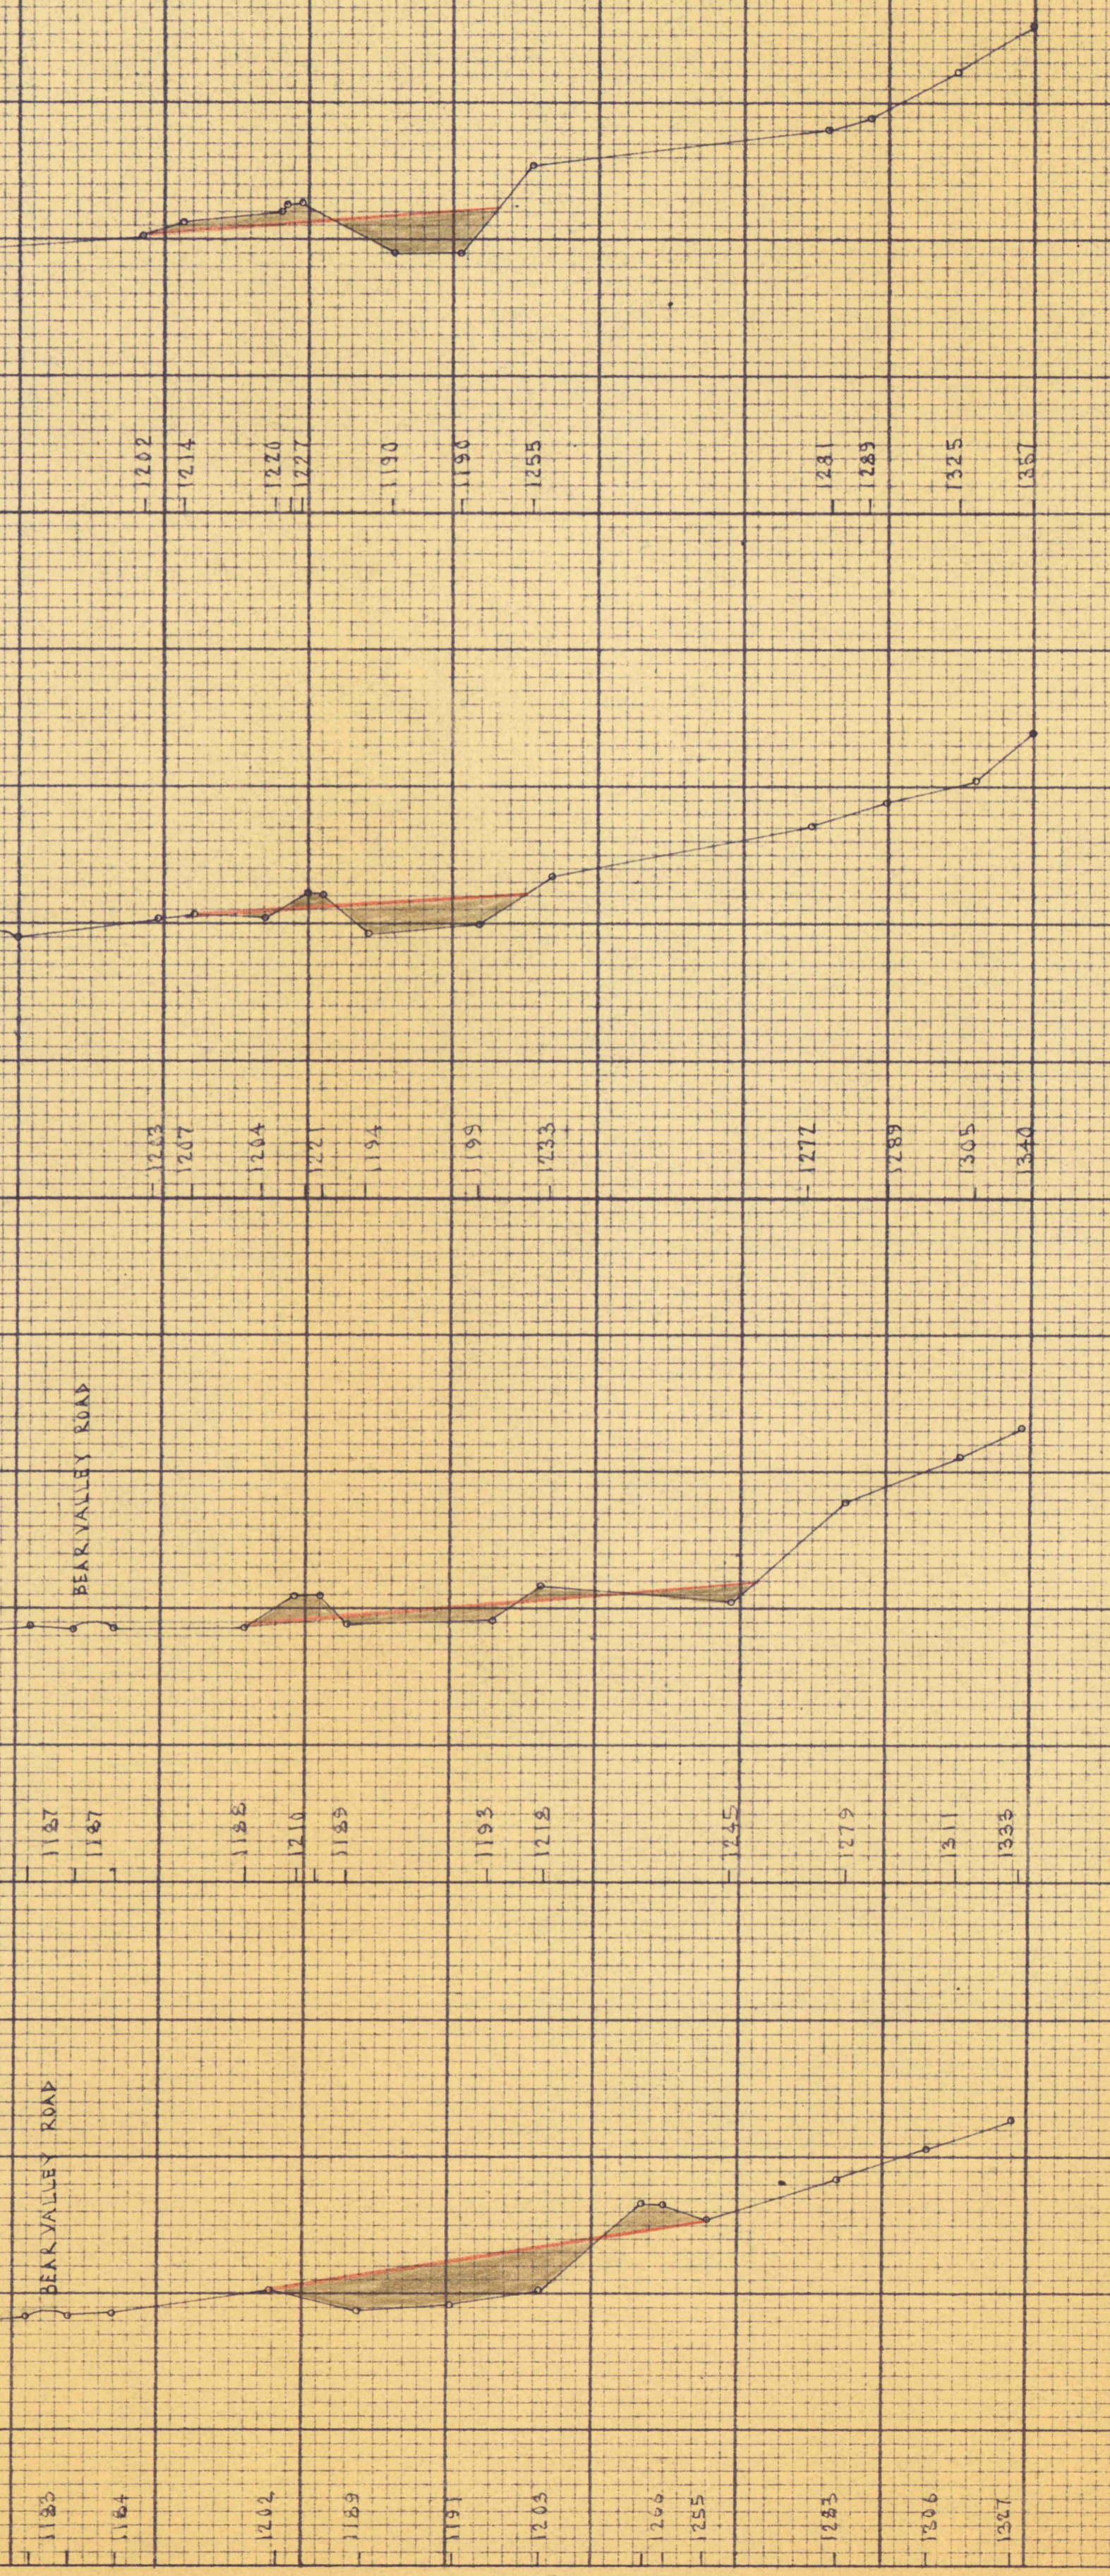

BASE LINE
1450
1350
1250
1150
1050
950
850
750
650
550
450
350
250
150
50

"Precise" CROSS SECTION 10 X 10 TO 1"
B. K. ELLIOTT CO.
MADE IN U.S.A.

BASE LINE
1450
1350
1250
1150
1050
950
850
750
650
550
450
350
250
150
50

"Precise" CROSS SECTION 10 X 10 TO 1"
B. K. ELLIOTT CO.
MADE IN U.S.A.

"Precise" CROSS SECTION 10 X 10 TO 1"
B. K. ELLIOTT CO.
MADE IN U.S.A.