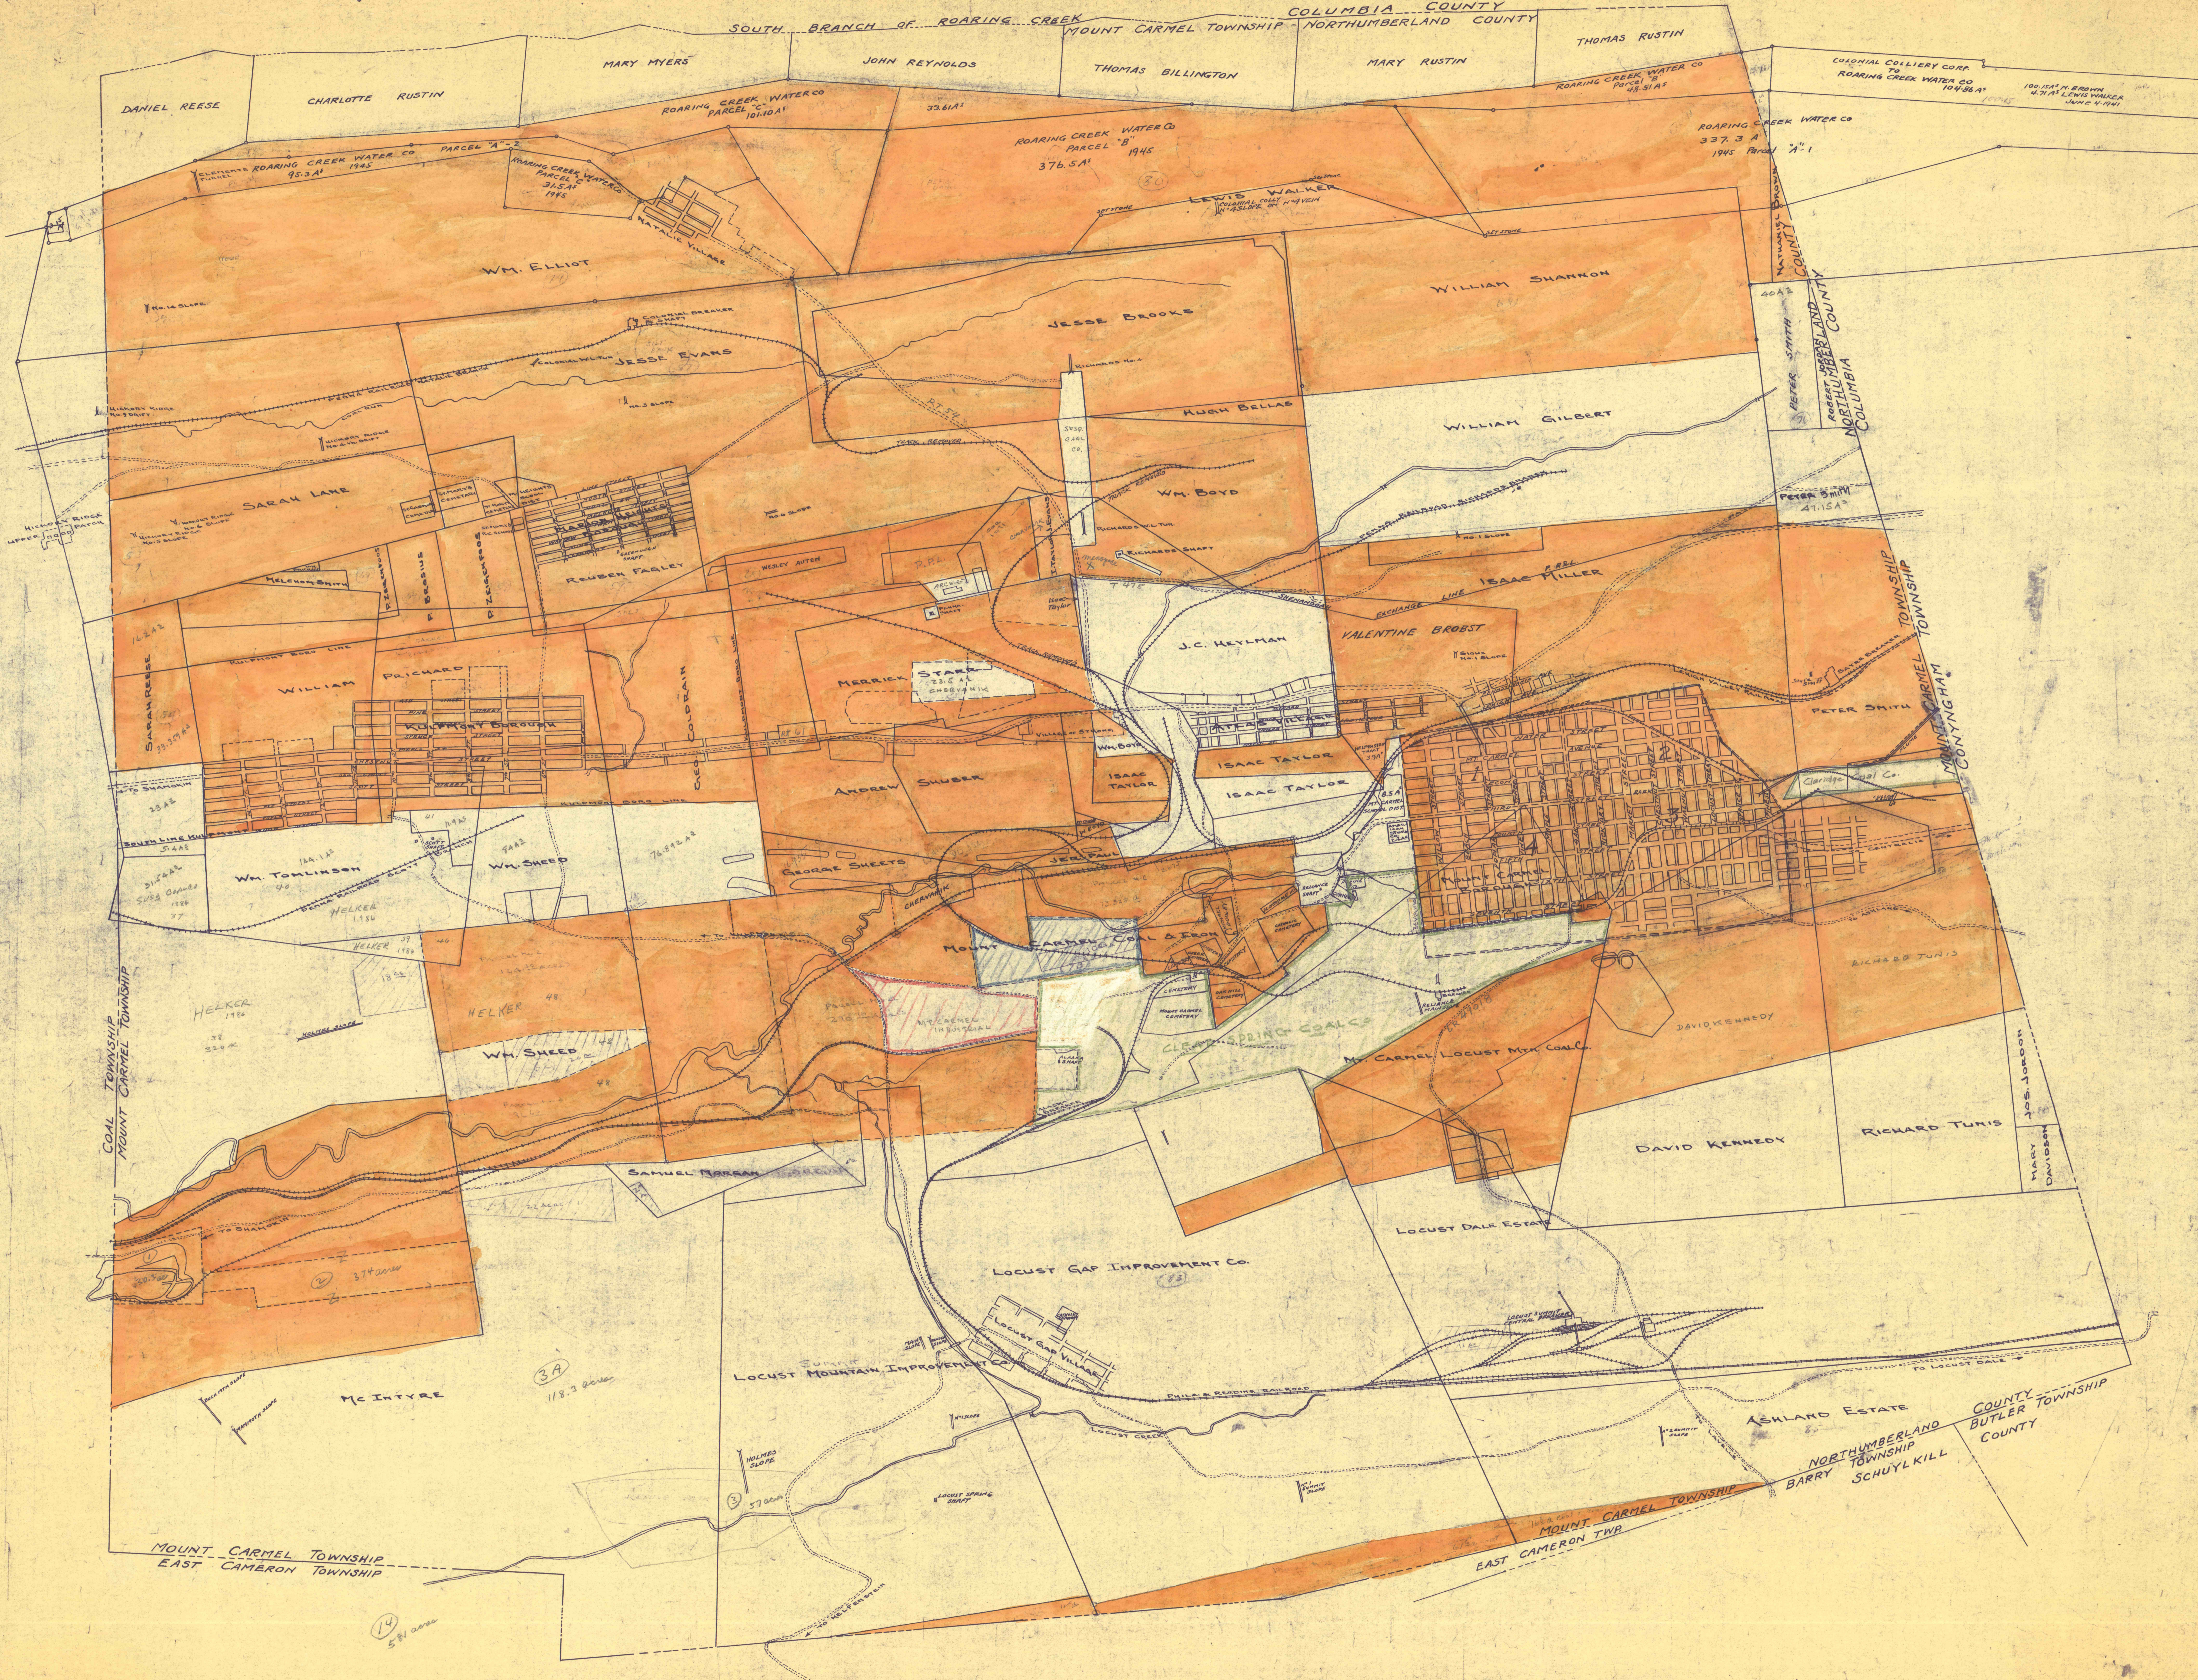

SOUTH BRANCH OF ROARING CREEK  
MOUNT CARMEL TOWNSHIP NORTHUMBERLAND COUNTY

County Coal  
1/4 800'