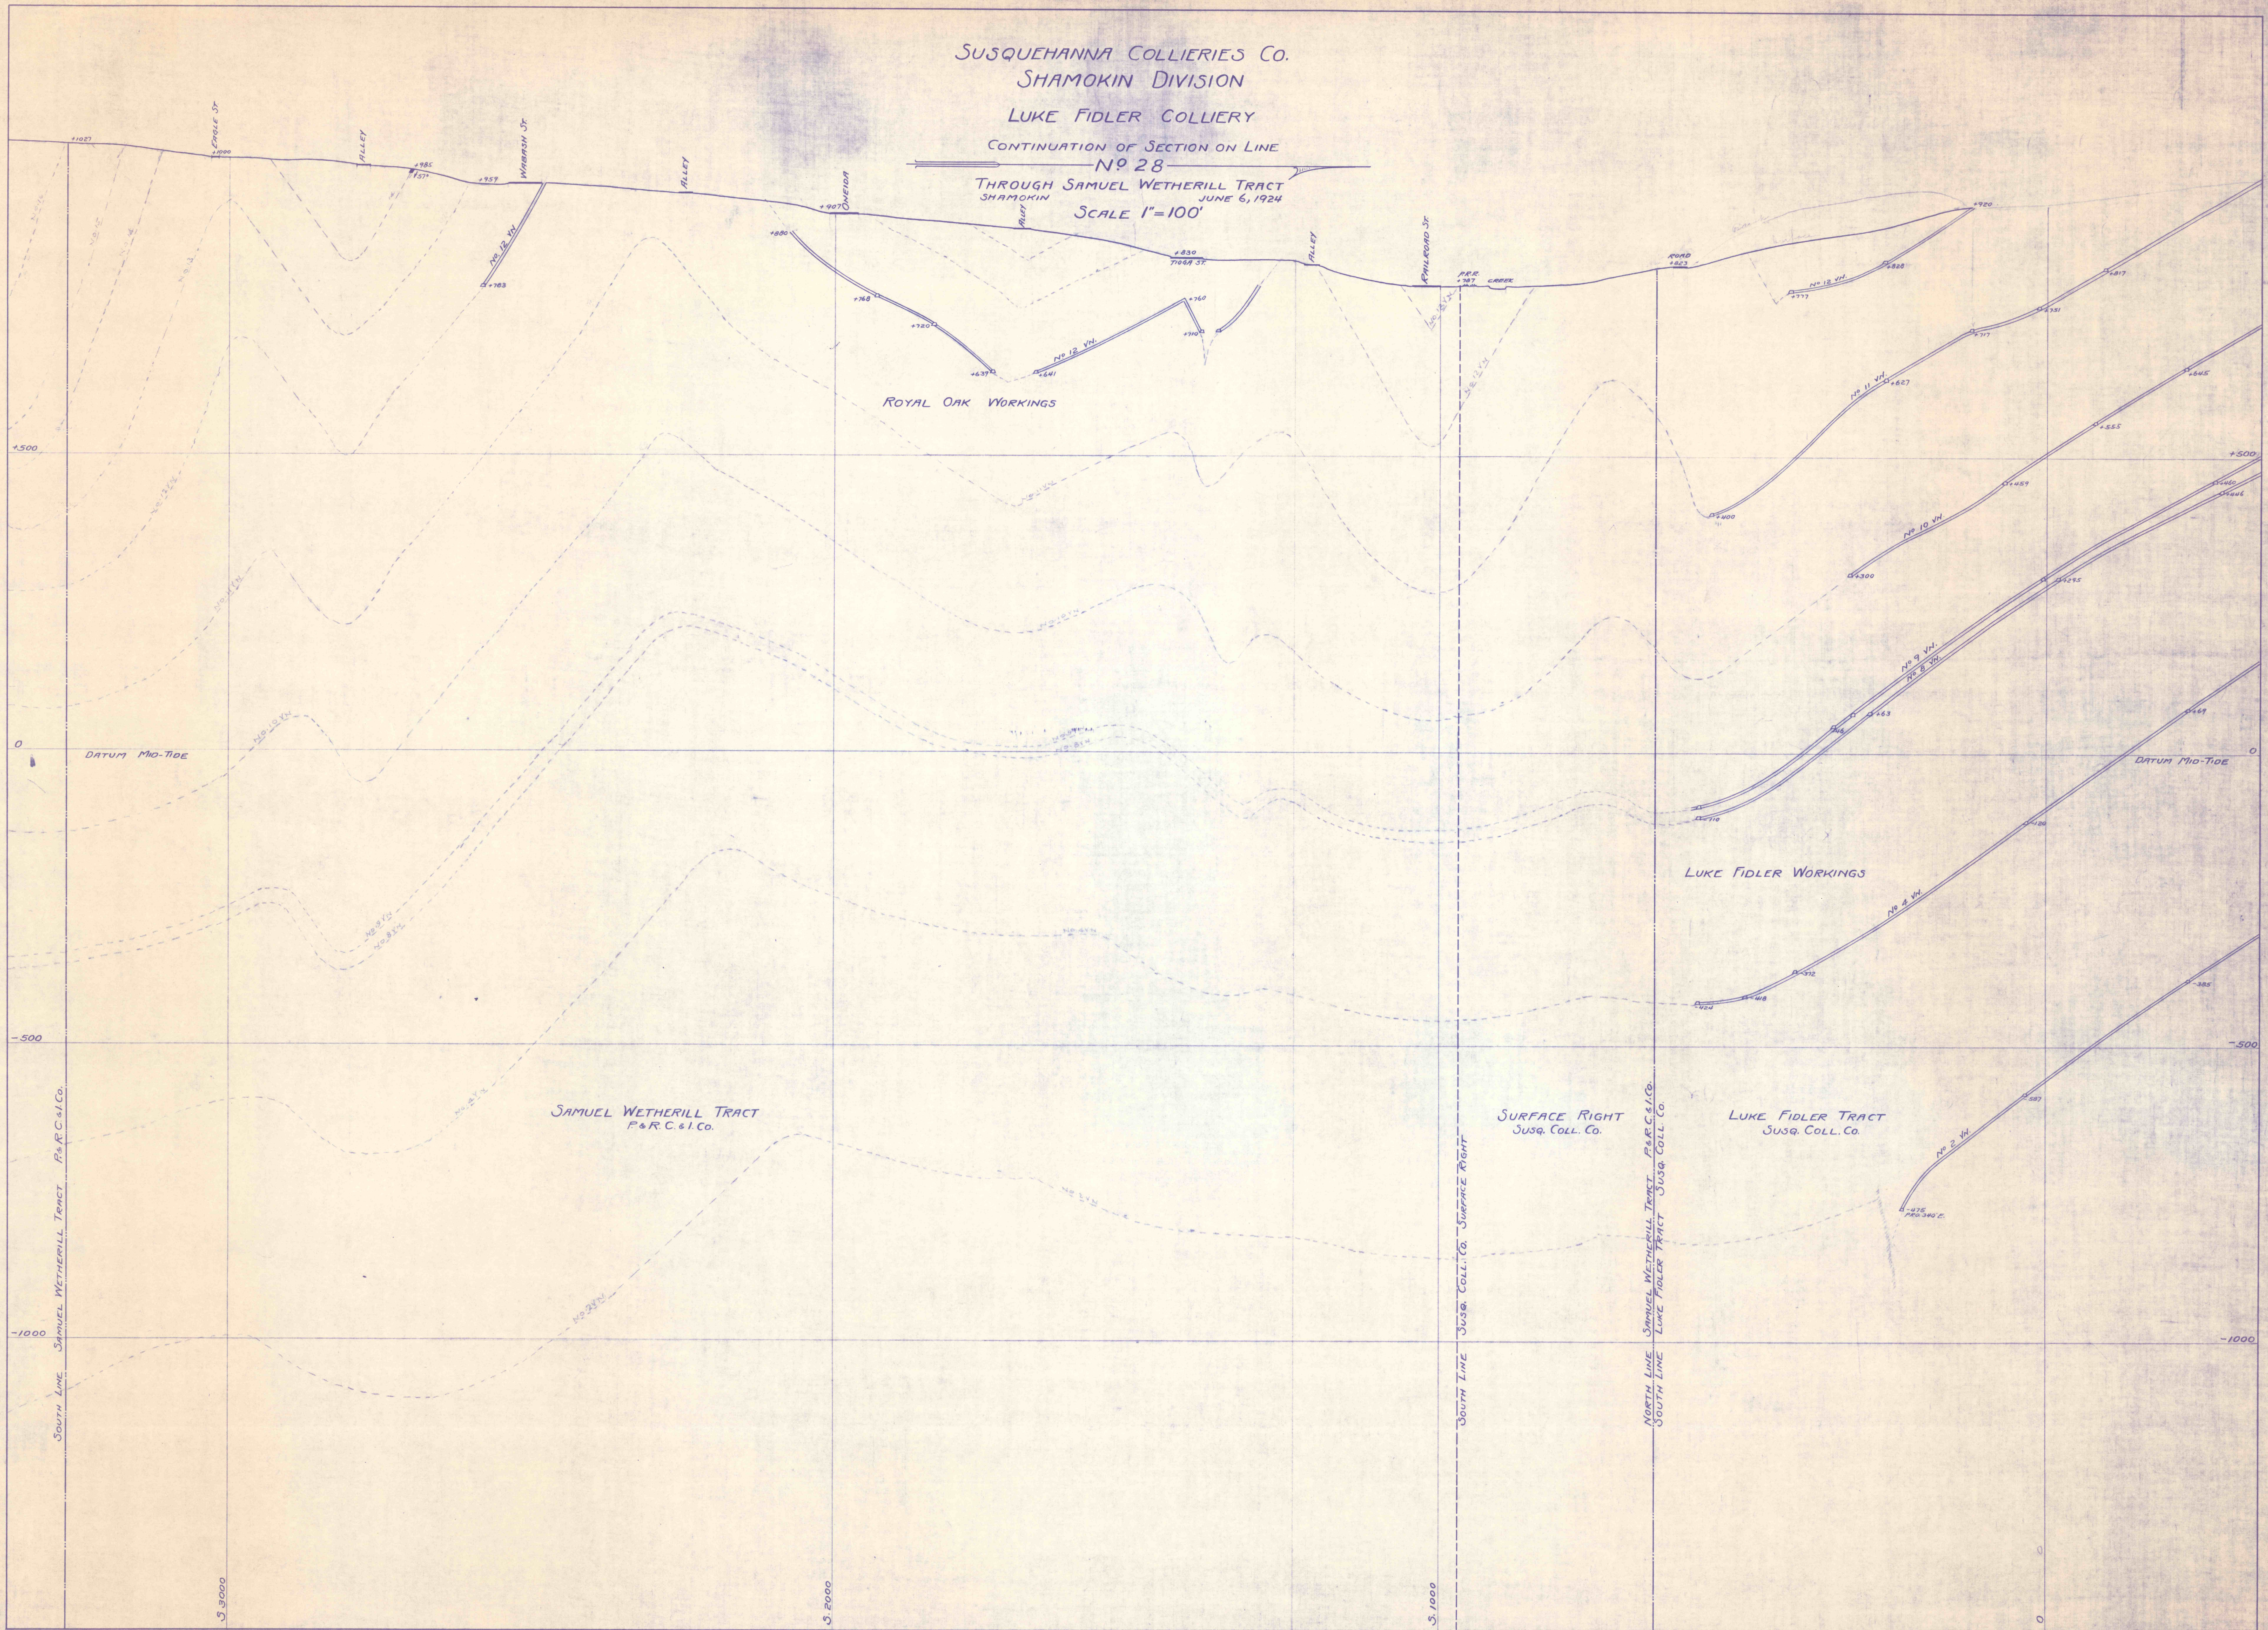

SUSQUEHANNA COLLIERIES CO.
SHAMOKIN DIVISION

LUKE FIDLER COLLIERY

CONTINUATION OF SECTION ON LINE
No 28
THROUGH SAMUEL WETHERILL TRACT
SHAMOKIN
JUNE 6, 1924
SCALE 1"=100'

S. 5000

S. 2000

S. 1000

0