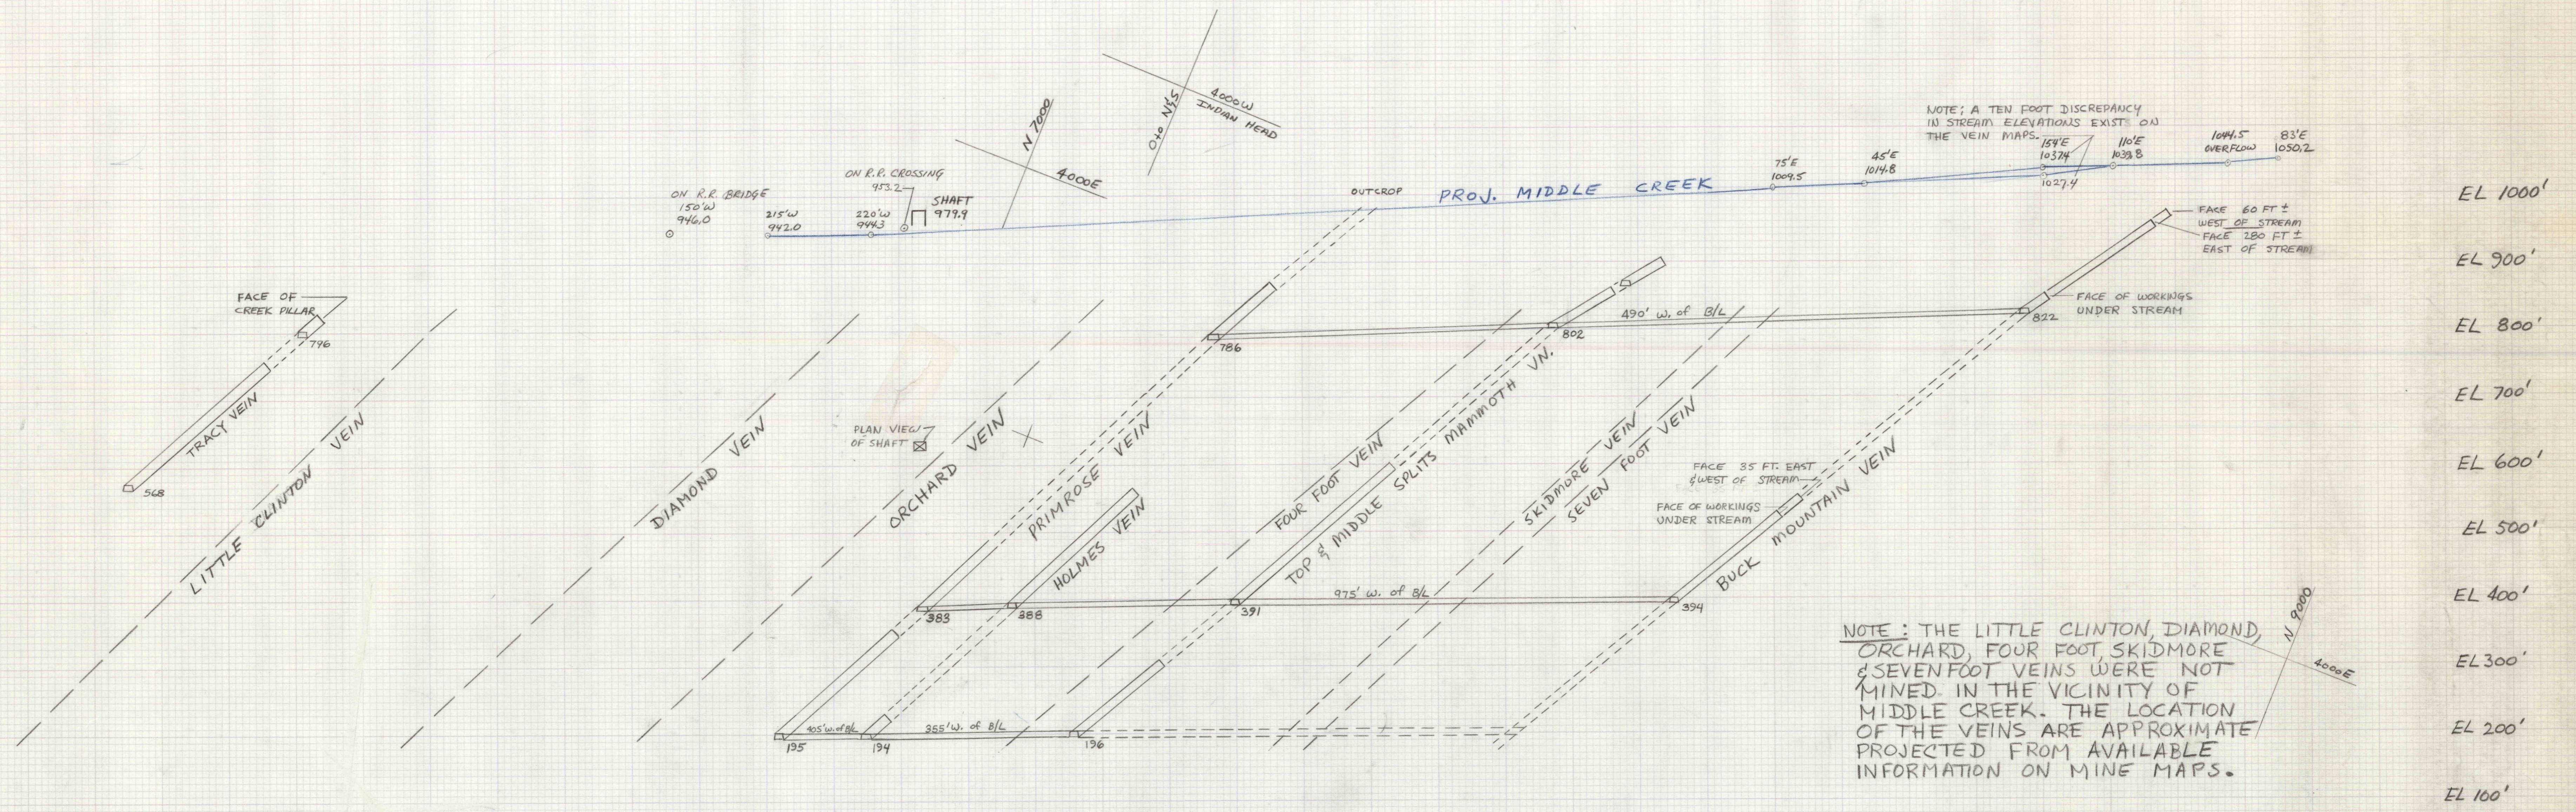

51200
5000W
INDIAN HEAD

5000W
INDIAN HEAD
N 1000

NOTE: THE LITTLE CLINTON, DIAMOND, ORCHARD, FOUR FOOT, SKIDMORE & SEVEN FOOT VEINS WERE NOT MINED IN THE VICINITY OF MIDDLE CREEK. THE LOCATION OF THE VEINS ARE APPROXIMATE PROJECTED FROM AVAILABLE INFORMATION ON MINE MAPS.

CROSS SECTION OF MINING BENEATH CENTERLINE OF MIDDLE CREEK

BASELINE USED TO DEVELOP CROSS SECTION