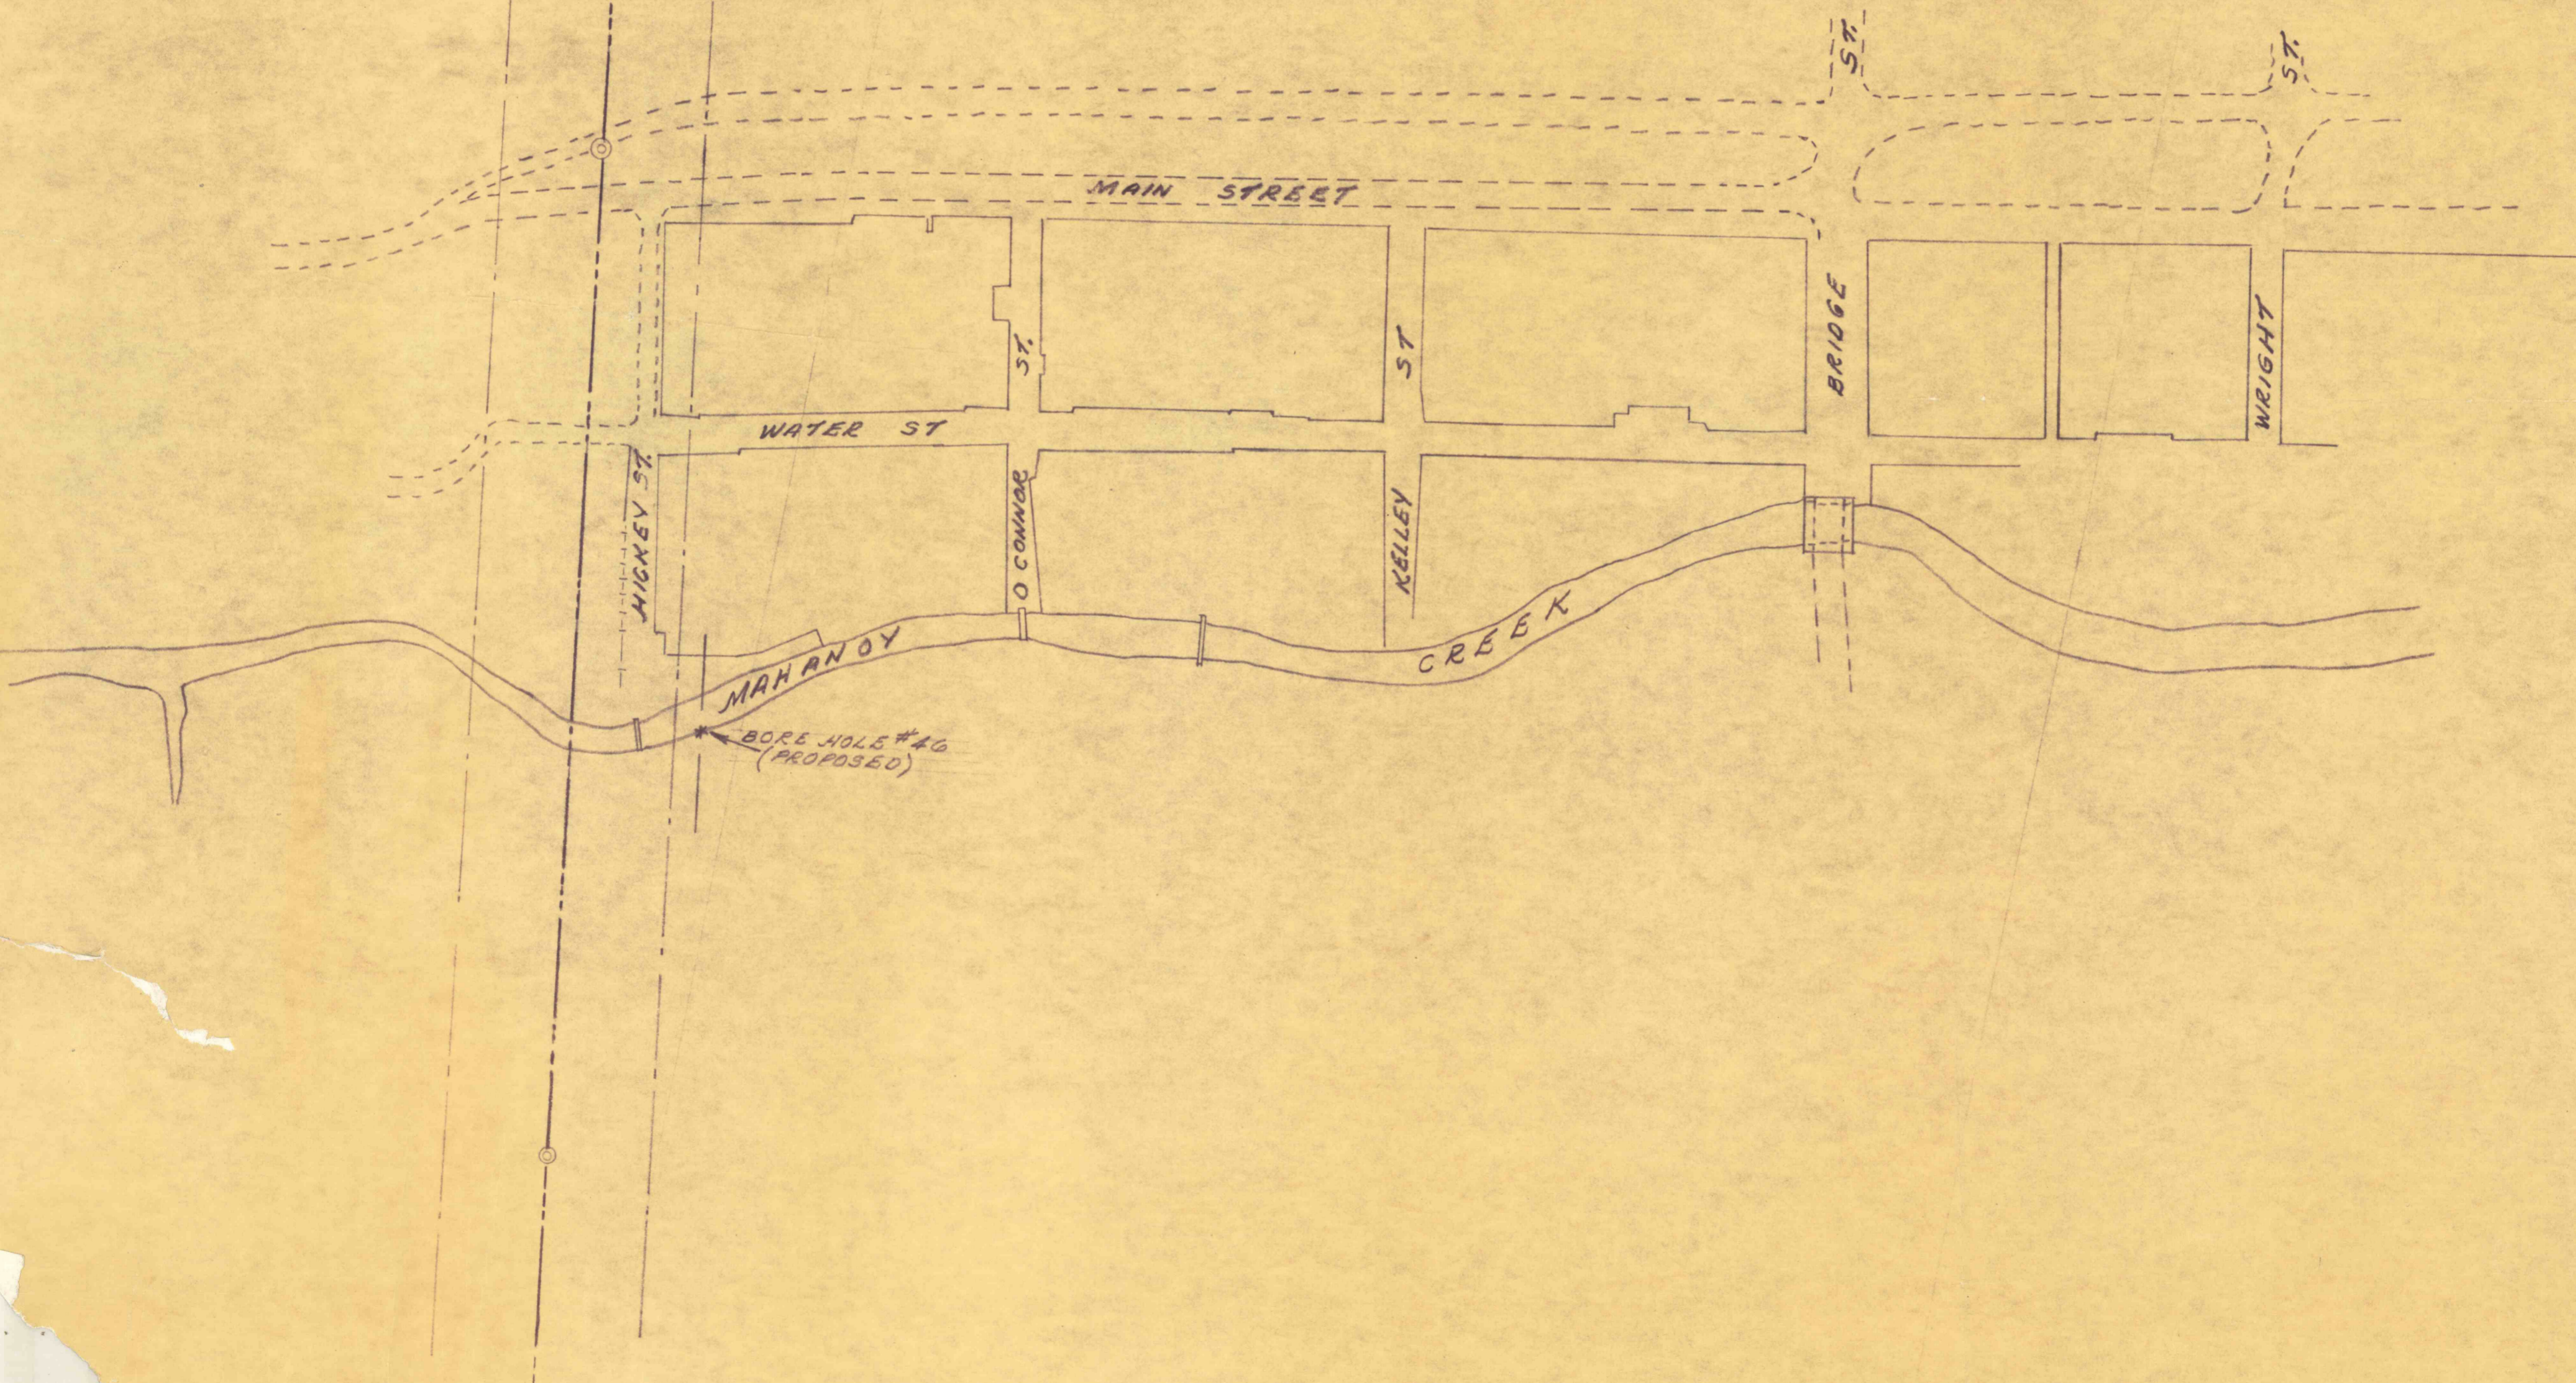

NORTH BOUNDARY LINE GILBERTON BOROUGH

MAHANNOY PLANE

SCALE 1"=100'
3/11/74 MJK