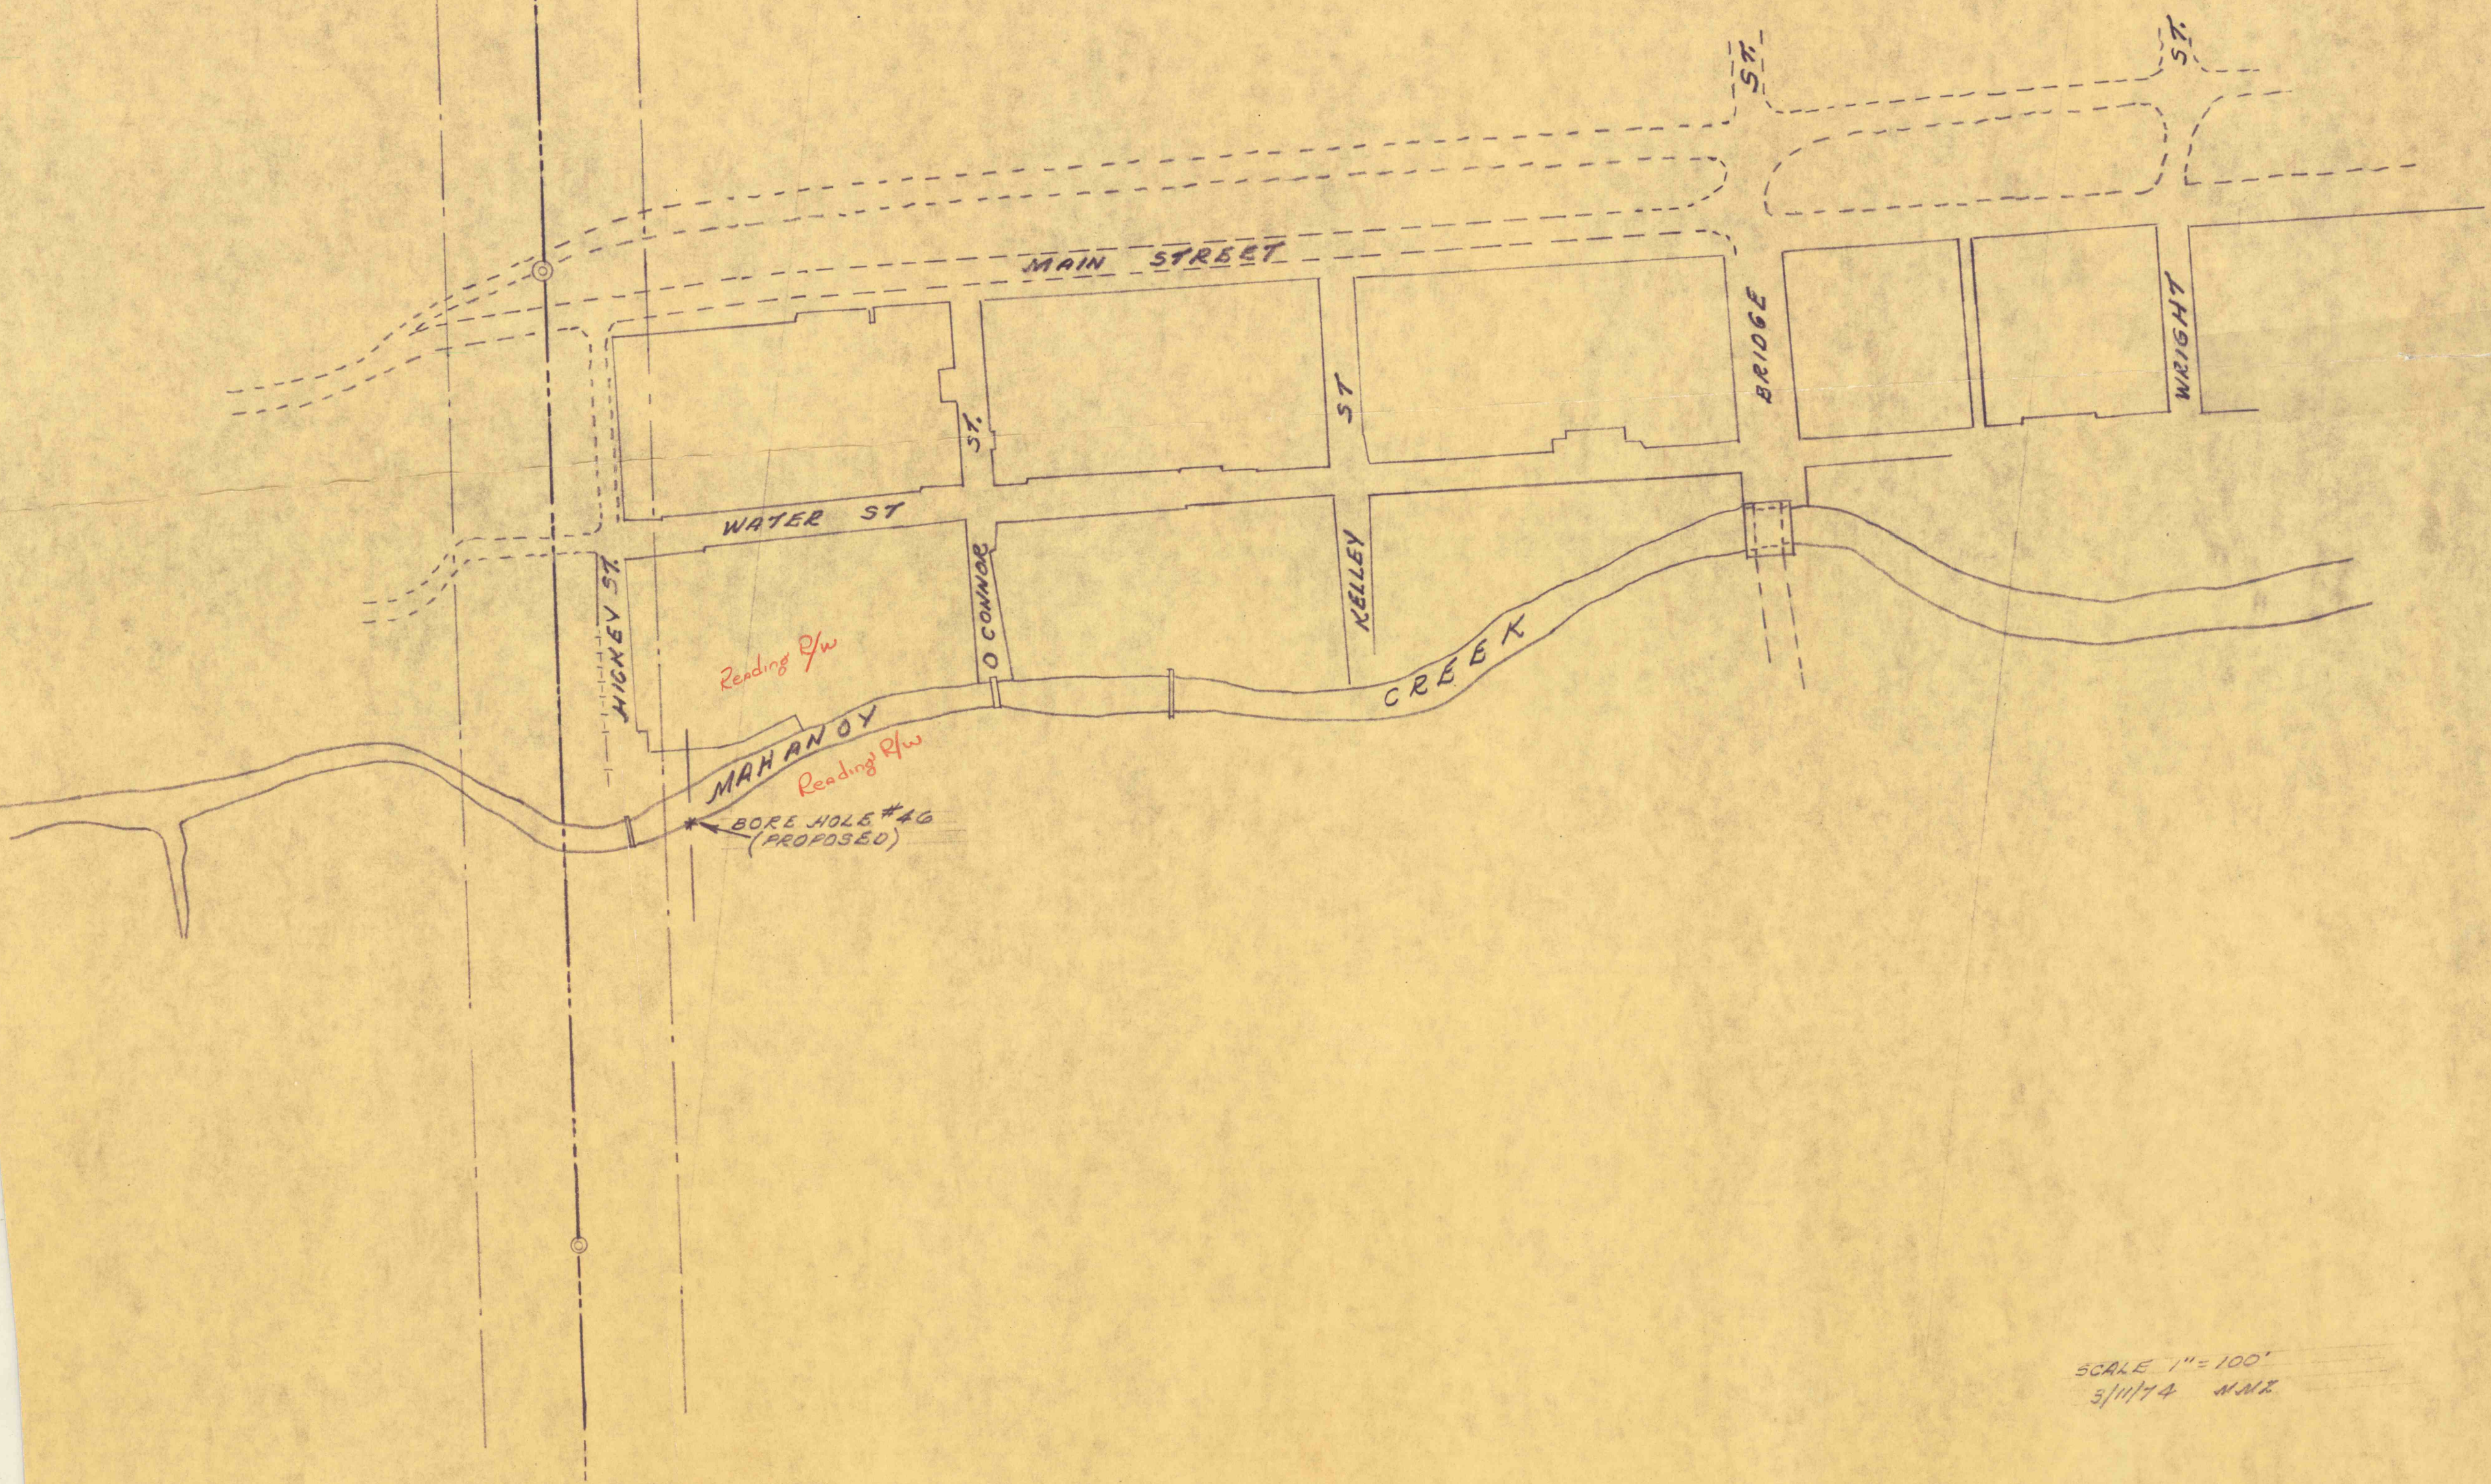

MAHANNOY PLANE

SCALE 1" = 100'  
3/11/74 N.M.R.