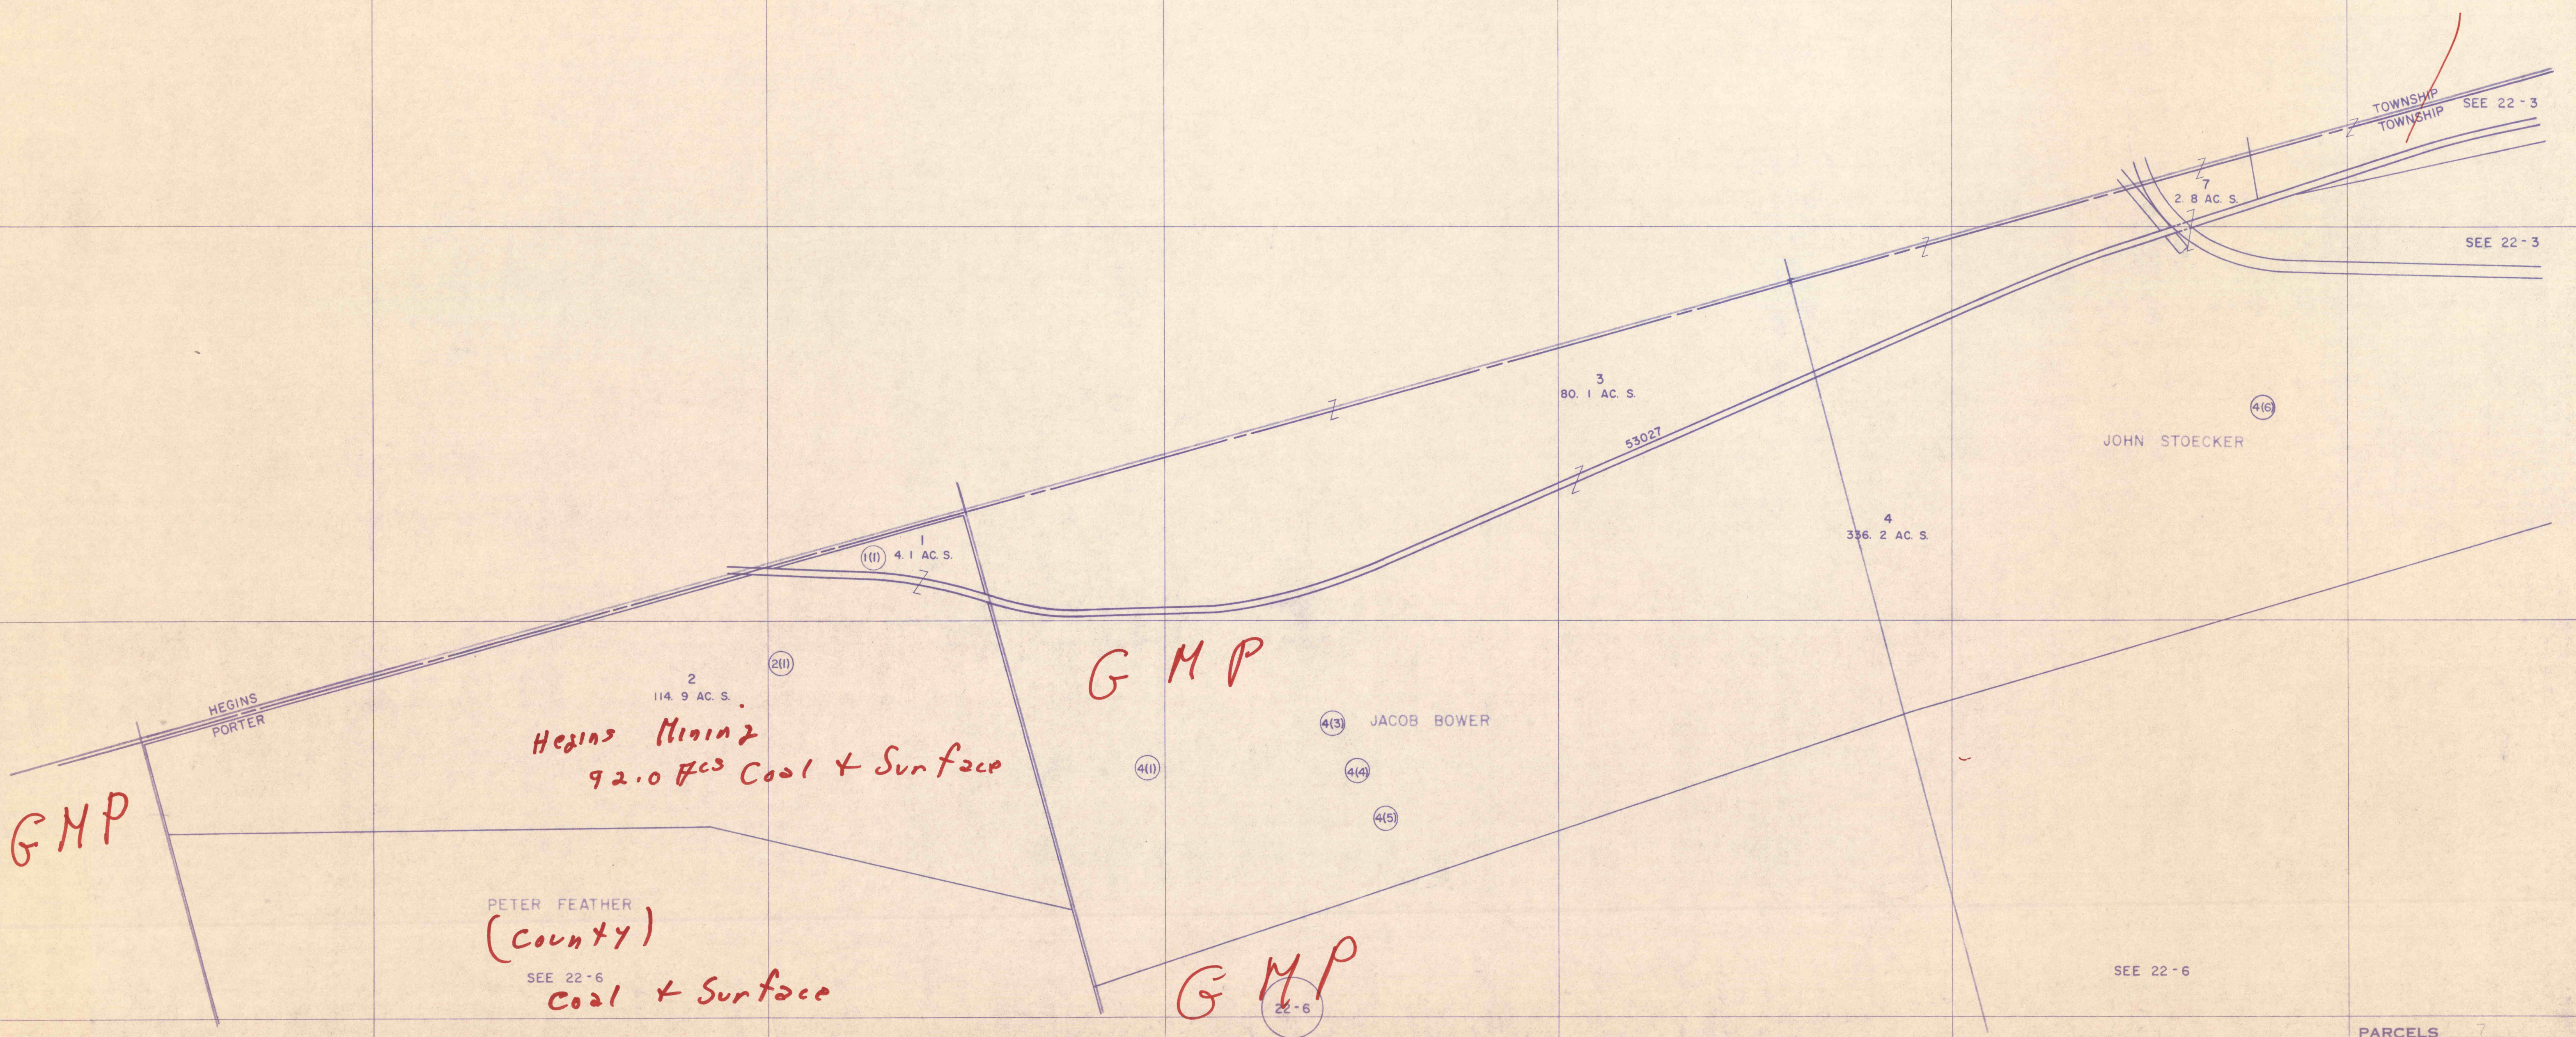

22-1

22-3

GMP

Hegins Mine
92.0 AC. Coal + Surface

PETER FEATHER
(COUNTY)
SEE 22-6
Coal + Surface

GMP

GMP
22-6

JACOB BOWER

JOHN STOECKER

TOWNSHIP
TOWNSHIP

SEE 22-3

SEE 22-3

SEE 22-6