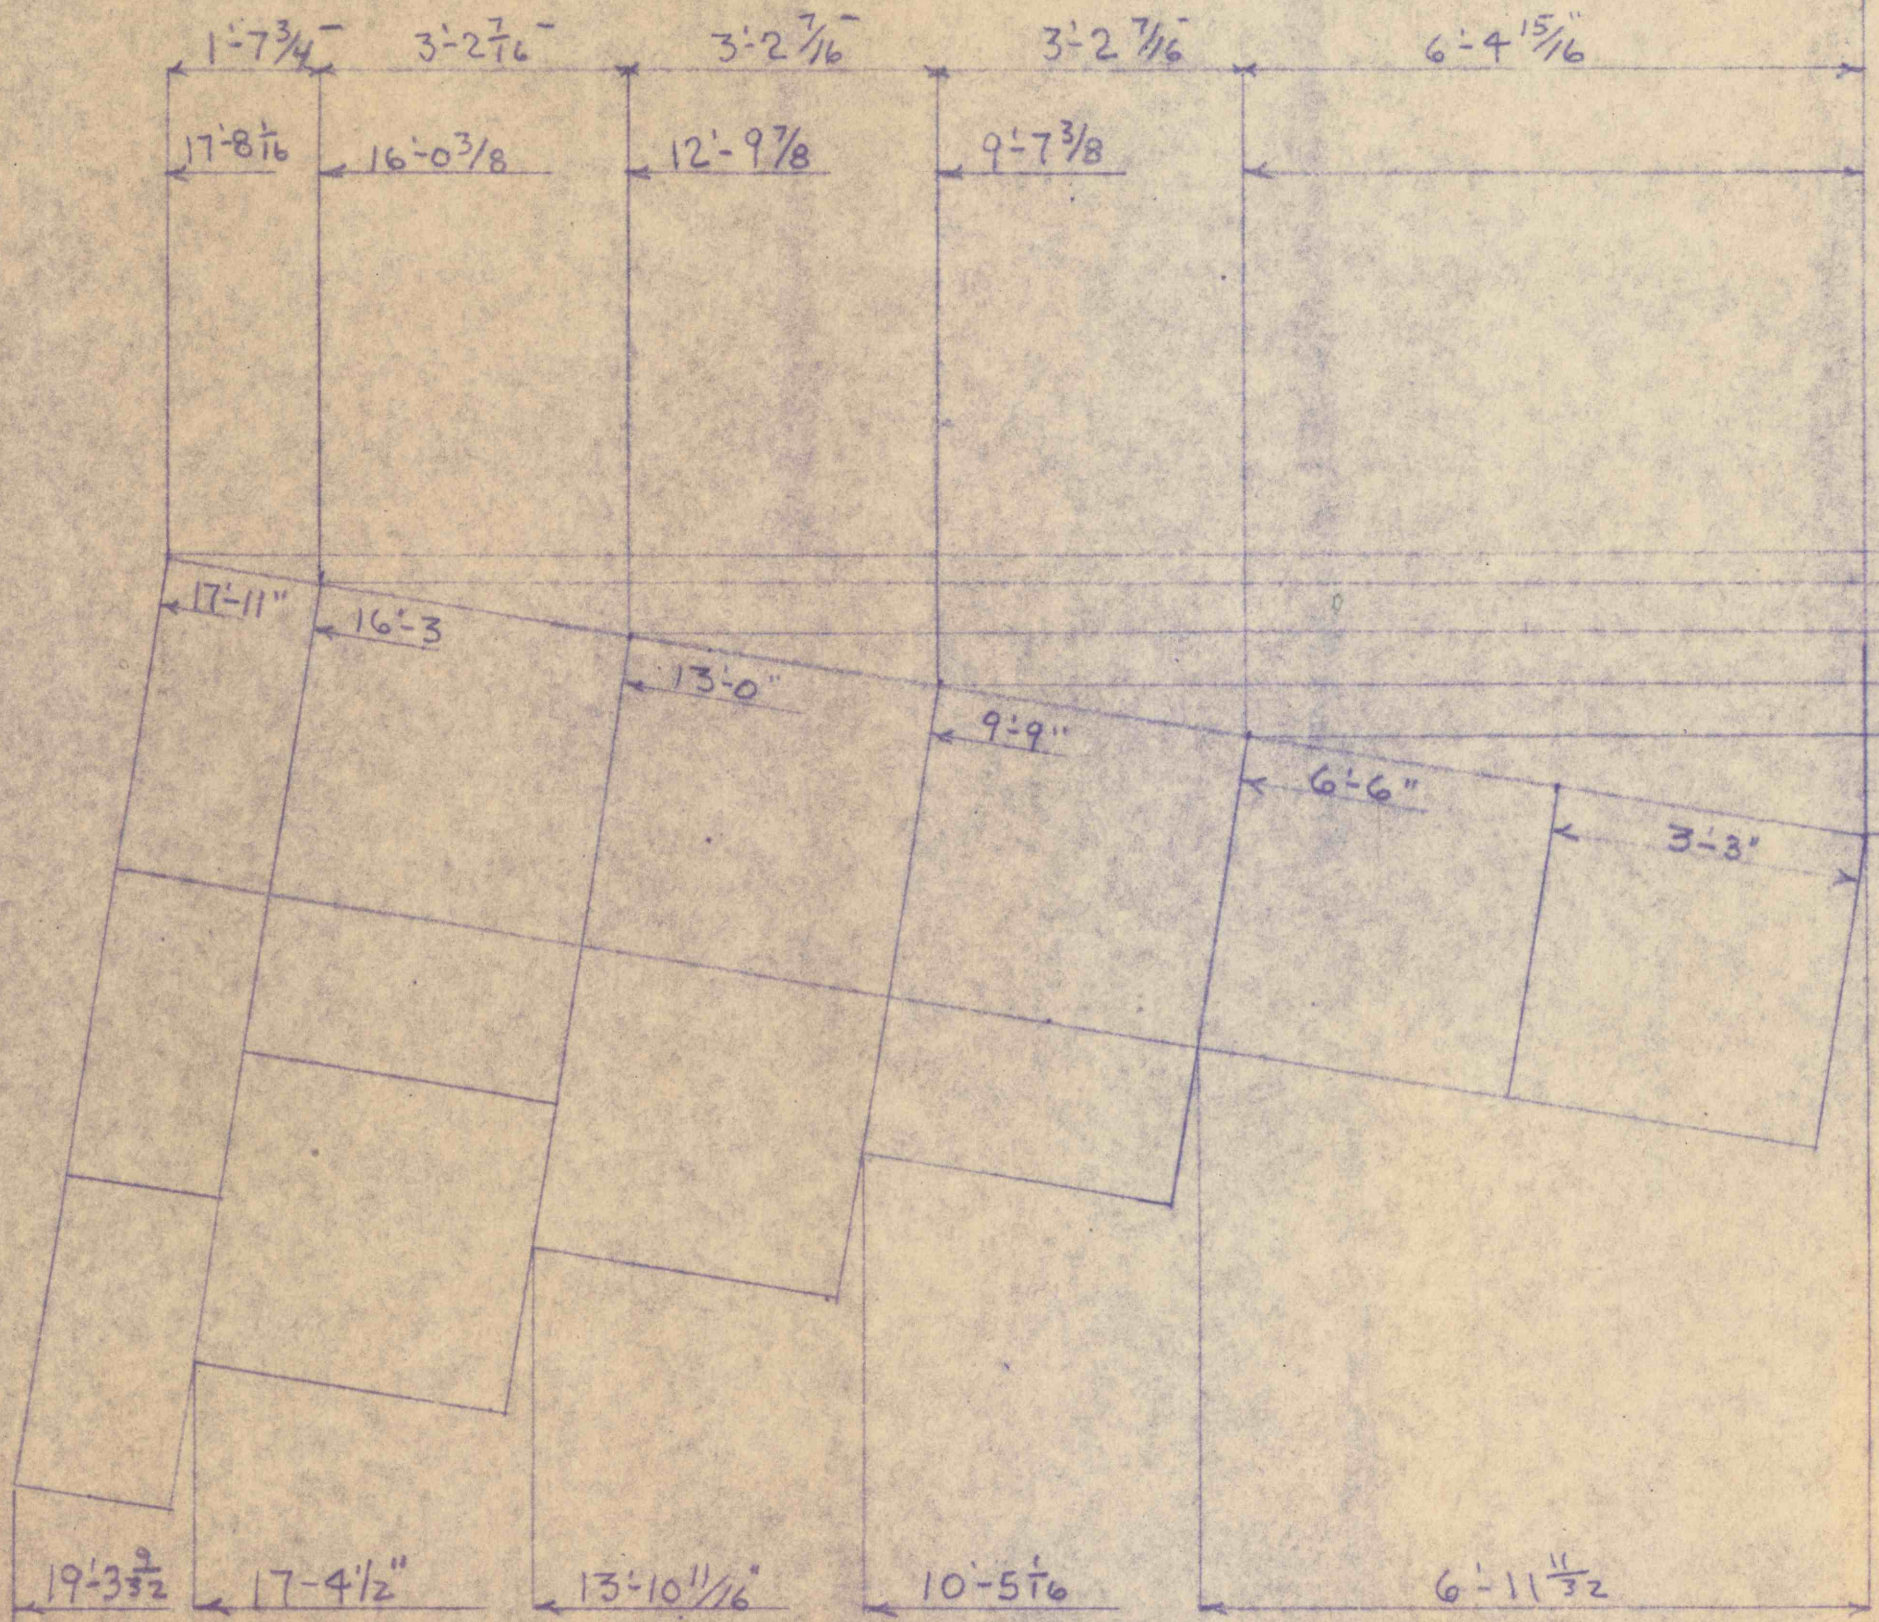

LRY5014

Gabion Data.

Taper.

Depth at Front.

Depth at Back