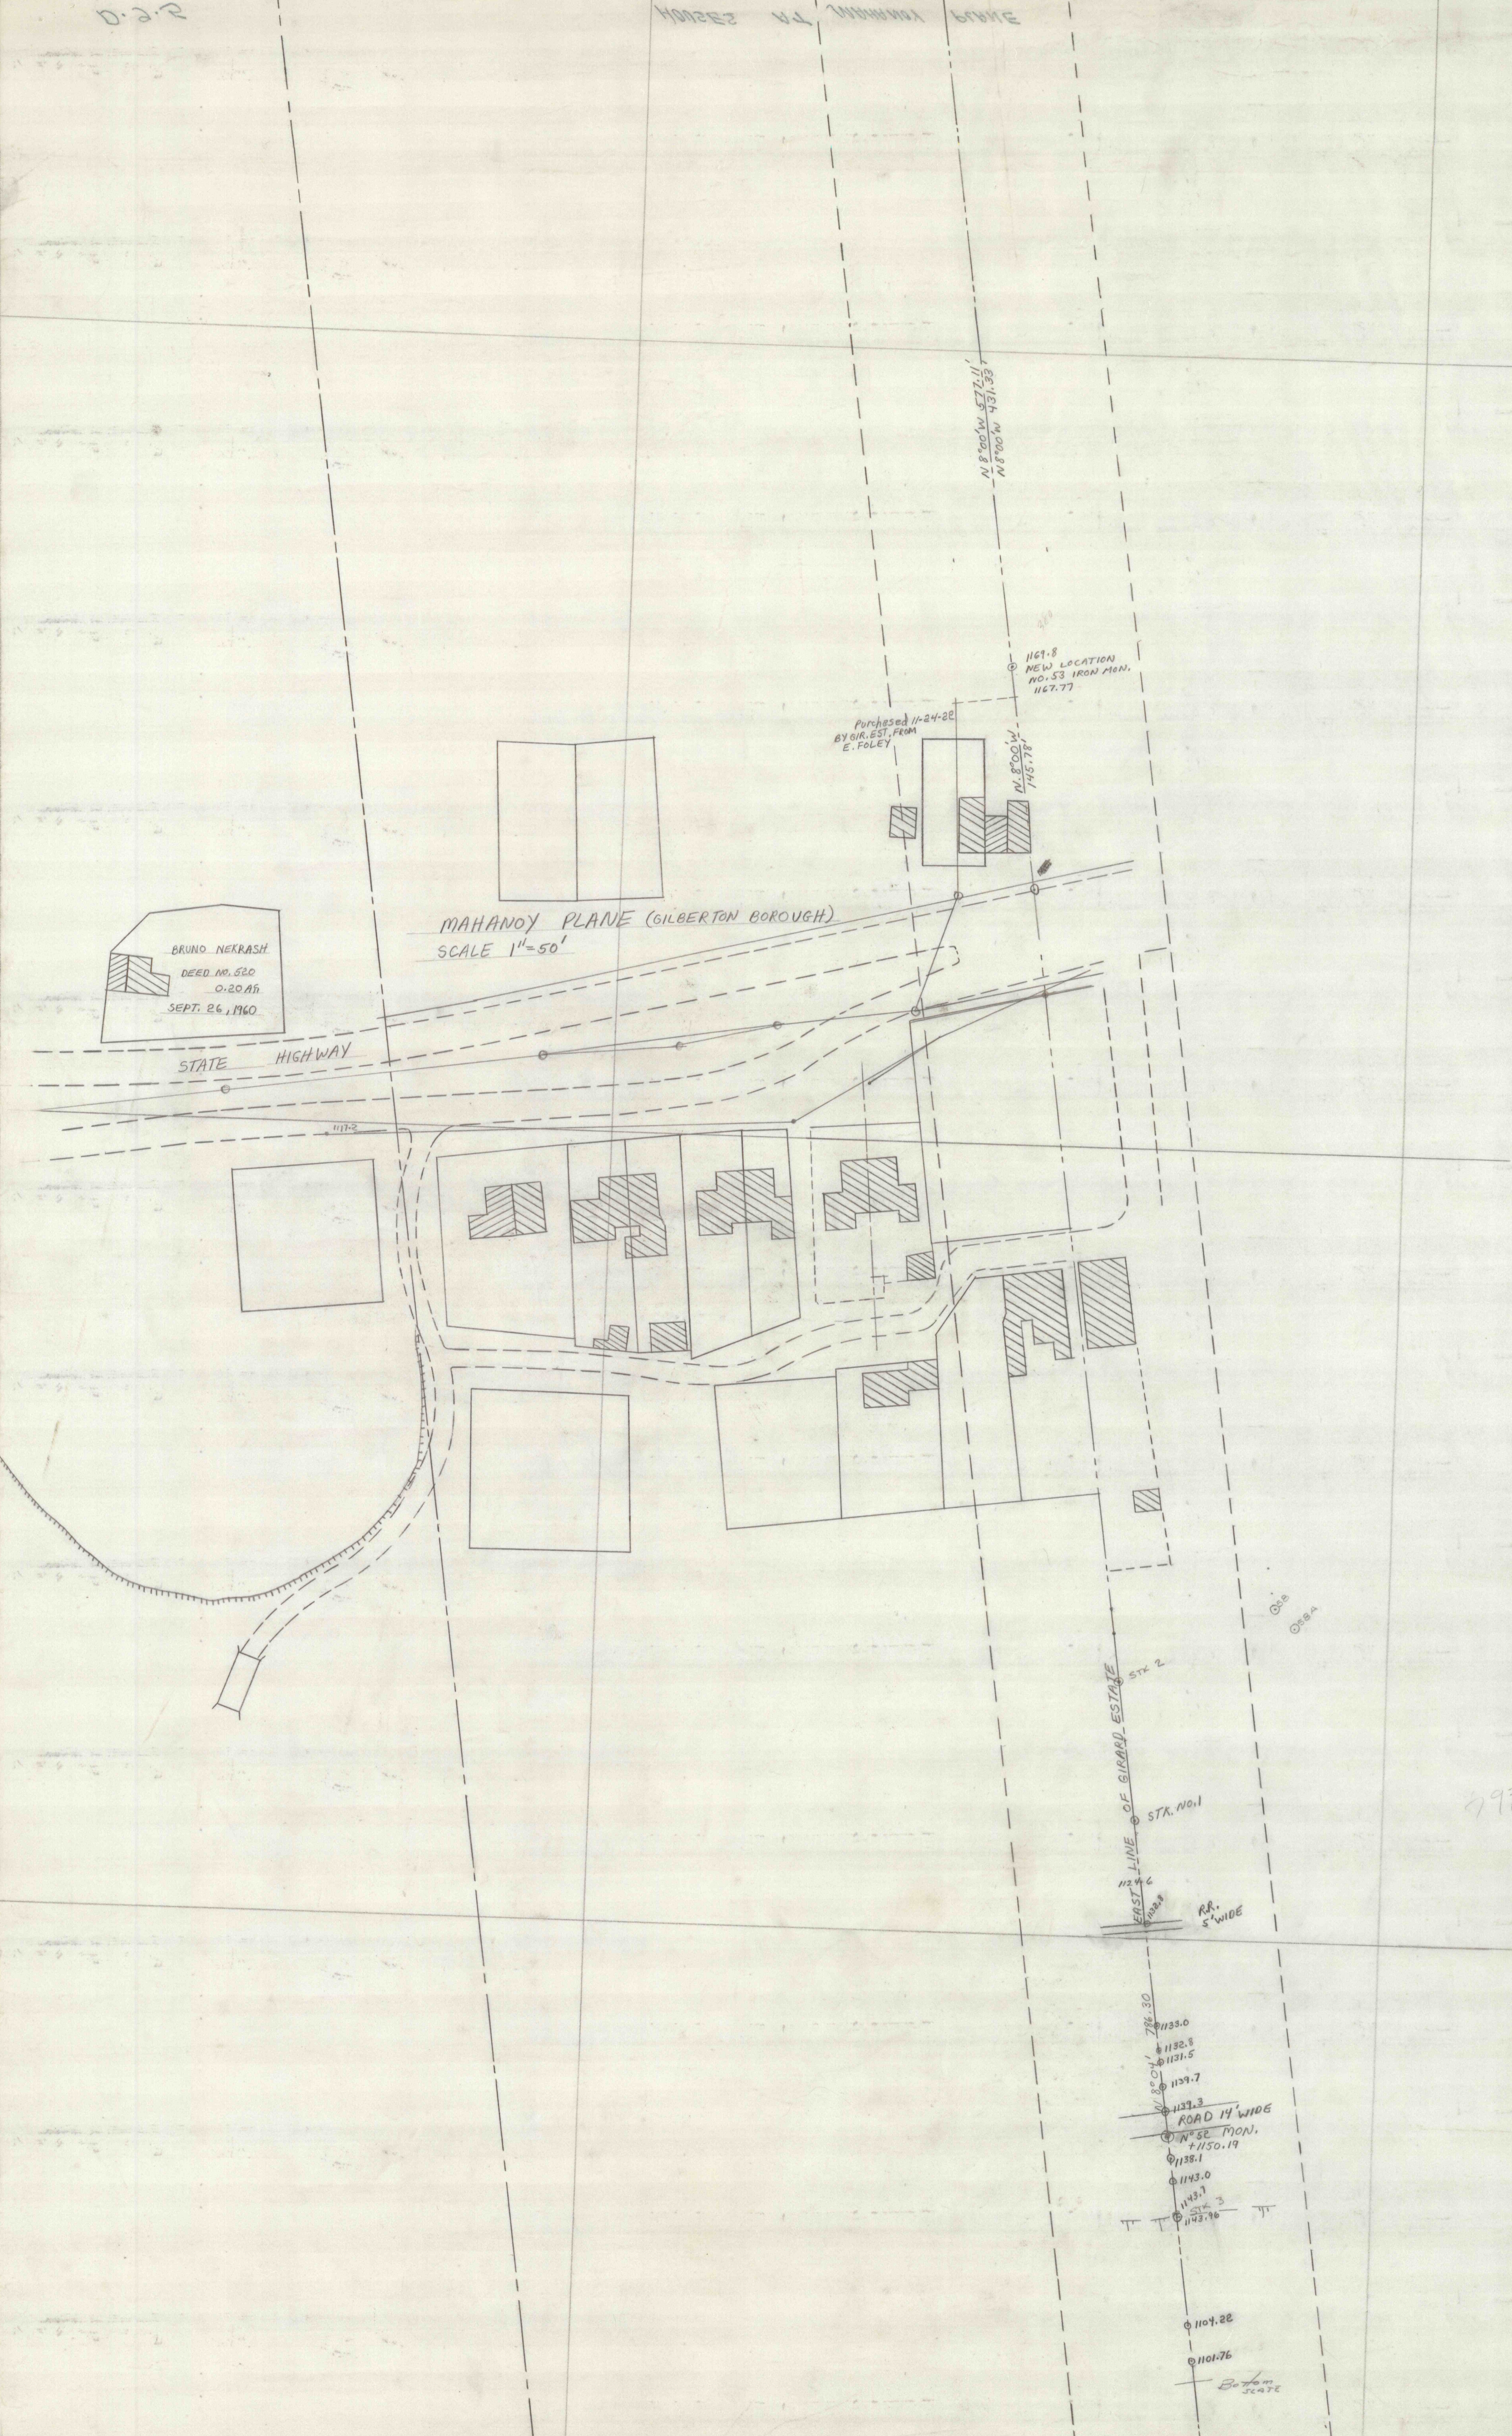

0.2.2

HOUSES AT MAHANNOY PLANE

0.2.2

BRUNO NEKRASH
DEED NO. 520
0-20-66
SEPT. 26, 1960

MAHANNOY PLANE (GILBERTON BOROUGH)
SCALE 1"=50'

STATE HIGHWAY

Purchased 11-24-22
BY GIR. EST. FROM
E. FOLEY

1161.8
NEW LOCATION
NO. 53 IRON MON.
1167.77

EAST LINE OF GIRARD ESTATE

STK. 2

STK. NO. 1

RR. 5' WIDE

1133.0

1132.5

1131.5

1129.7

1123.3

ROAD 14' WIDE

N 52° MON.

1150.19

1138.1

1143.0

1137.1

1123.76