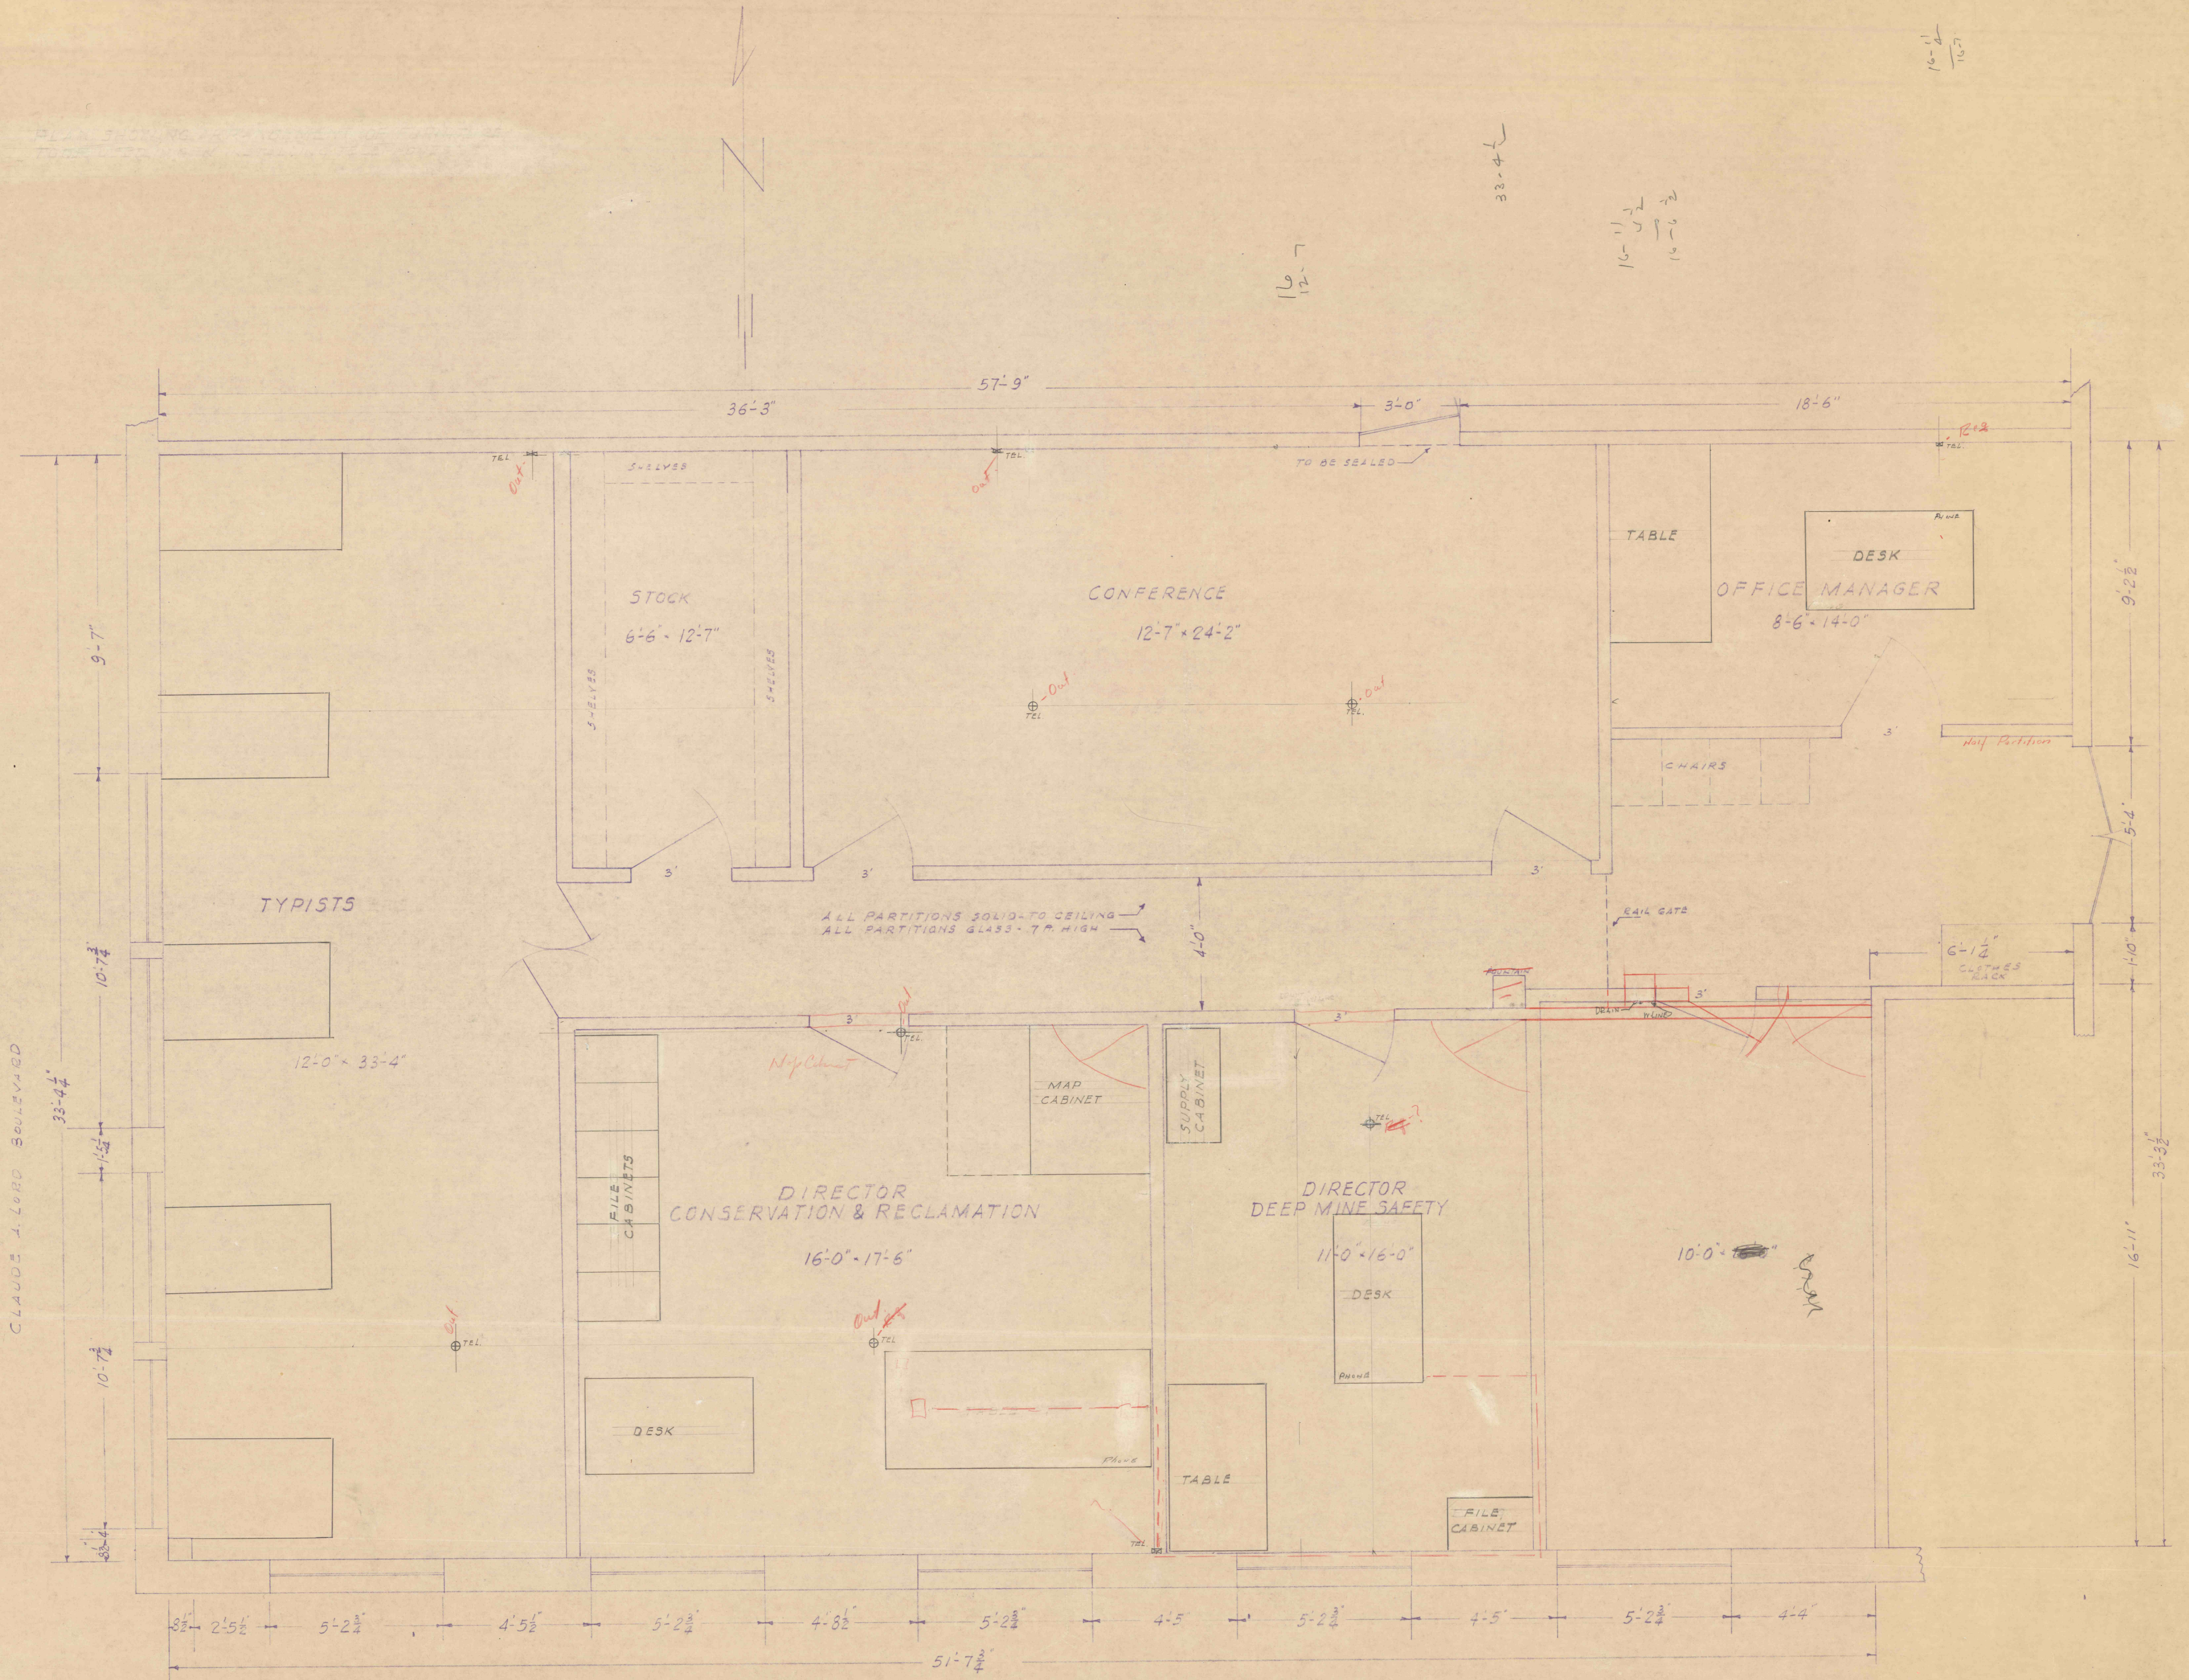

16-11
16-7

CLAUDE A. LORD BOULEVARD

ROOM 3
OFFICE SPACE
POTTSVILLE
SCALE 1/2" = 1'-0" NOV. 1968