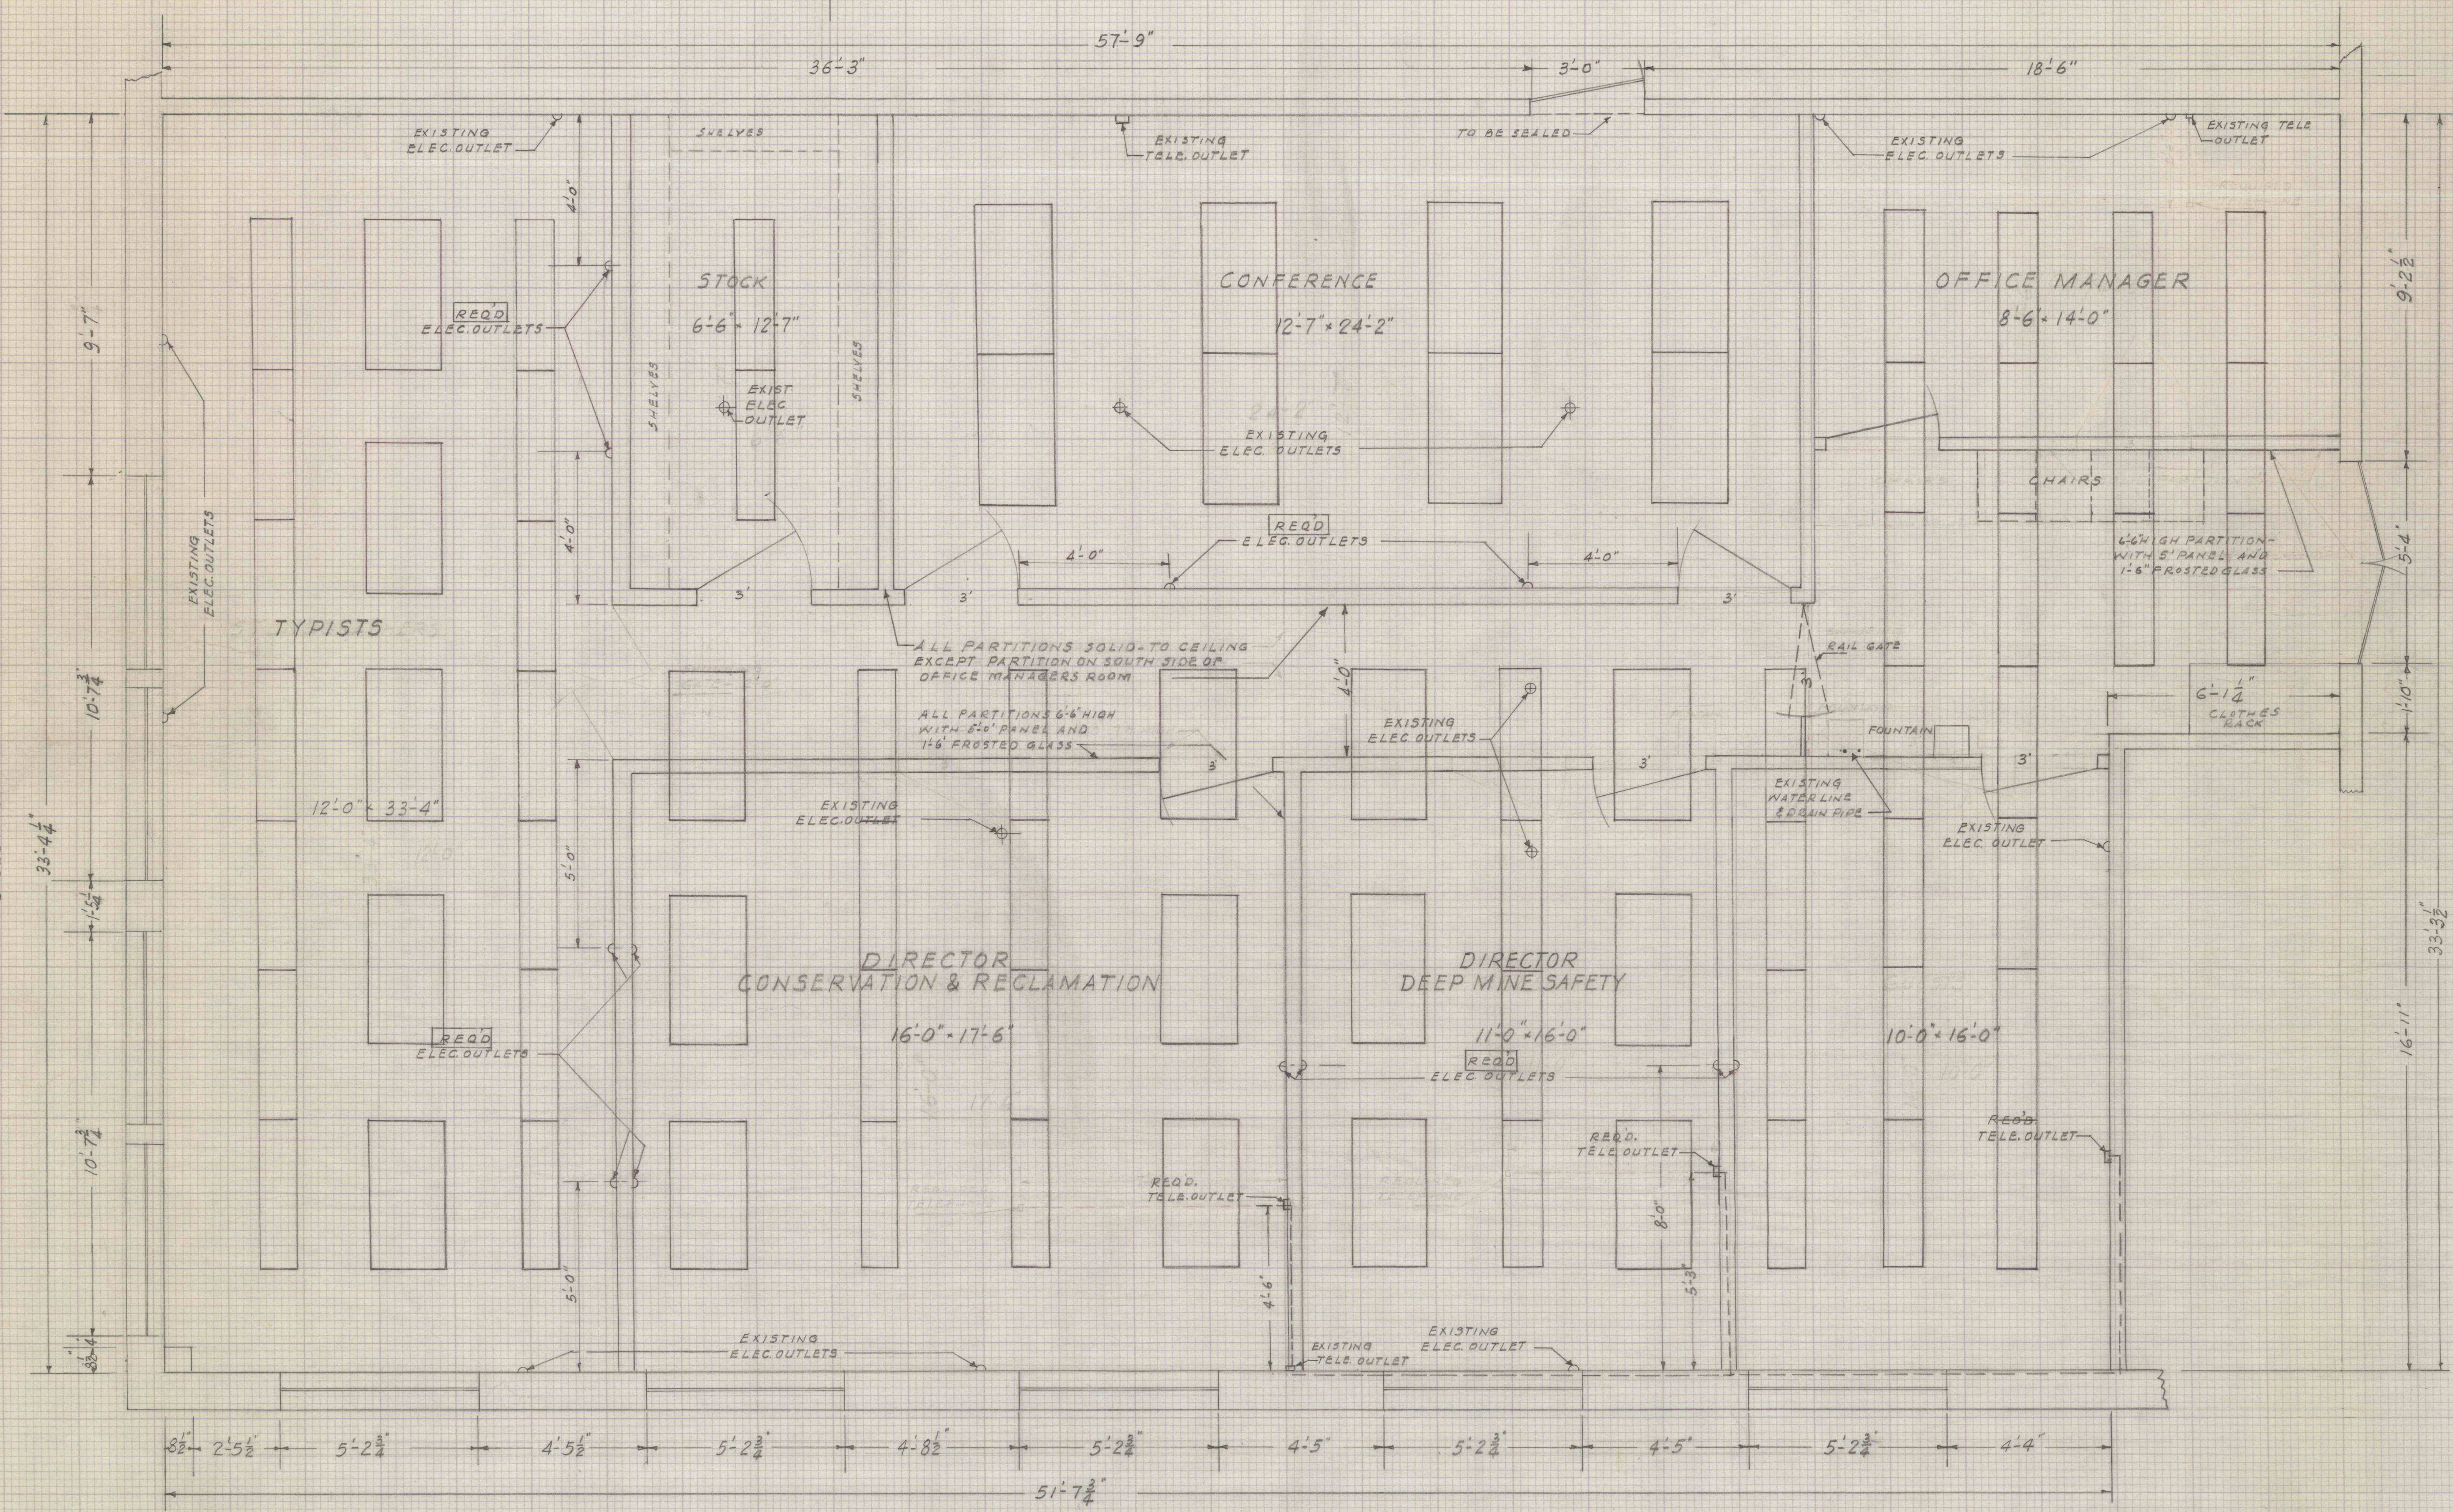

CLAUDE A. LORD BOULEVARD

ROOM 3  
 OFFICE SPACE  
 POTTSVILLE  
 SCALE 1/2" = 1'-0" NOV. 1968