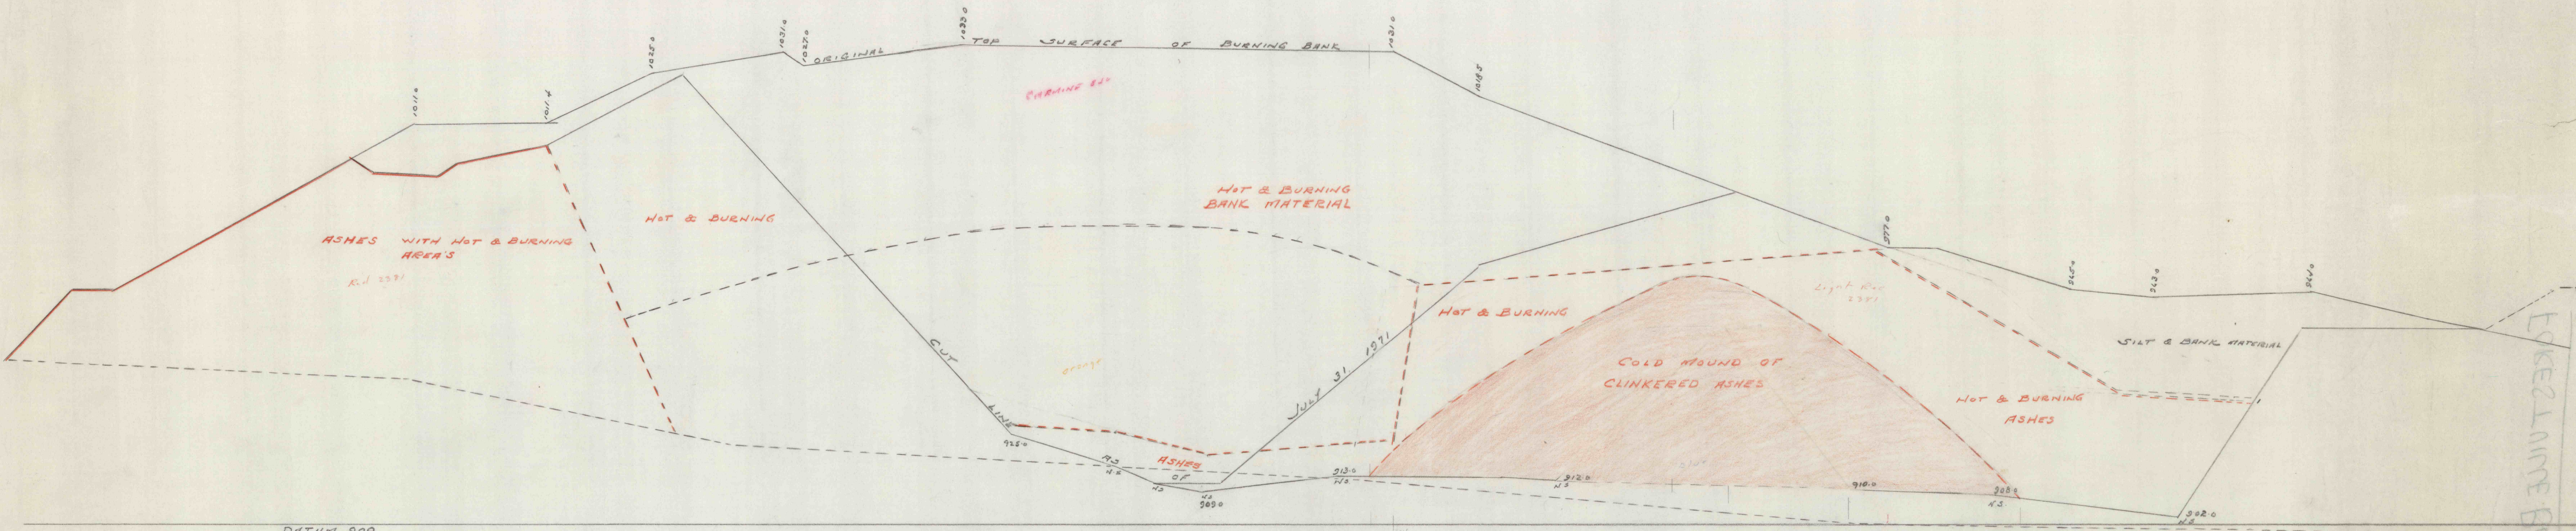

FORESTVILLE BANK FIRE

DATUM 900

SECTION 13+00
SCALE 1" = 20'

FORESTVILLE BANK FIRE