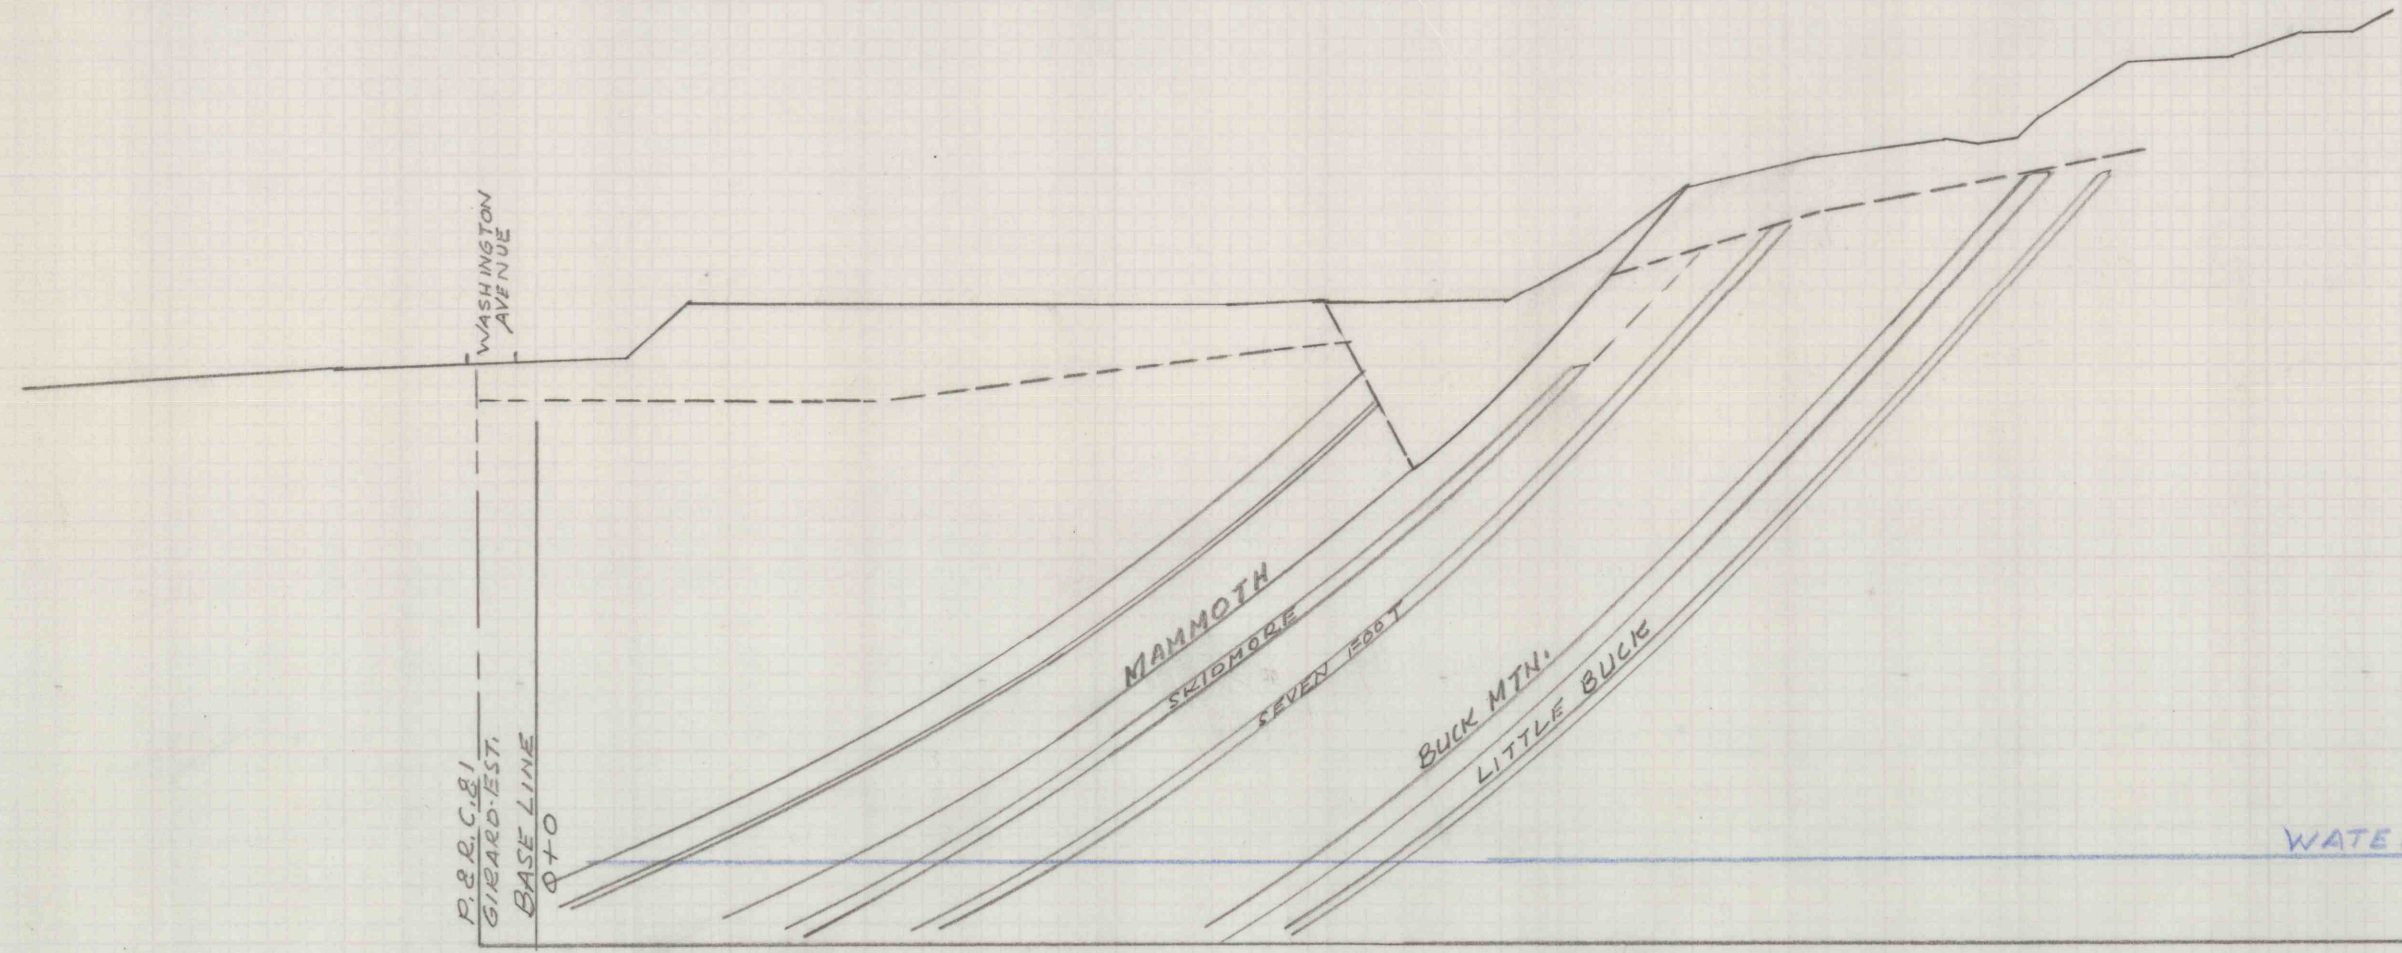

3700S

WASHINGTON AVENUE
 P.R.C. & G. GIRARD-EST.
 BASE LINE

DATUM - 1000'

MAMMOTH

SKIGHORE

SEVEN FOOT

BUCK MTN.

LITTLE BUCK

WATER LEVEL = 1044'

SECTION - 2

LOOKING WEST