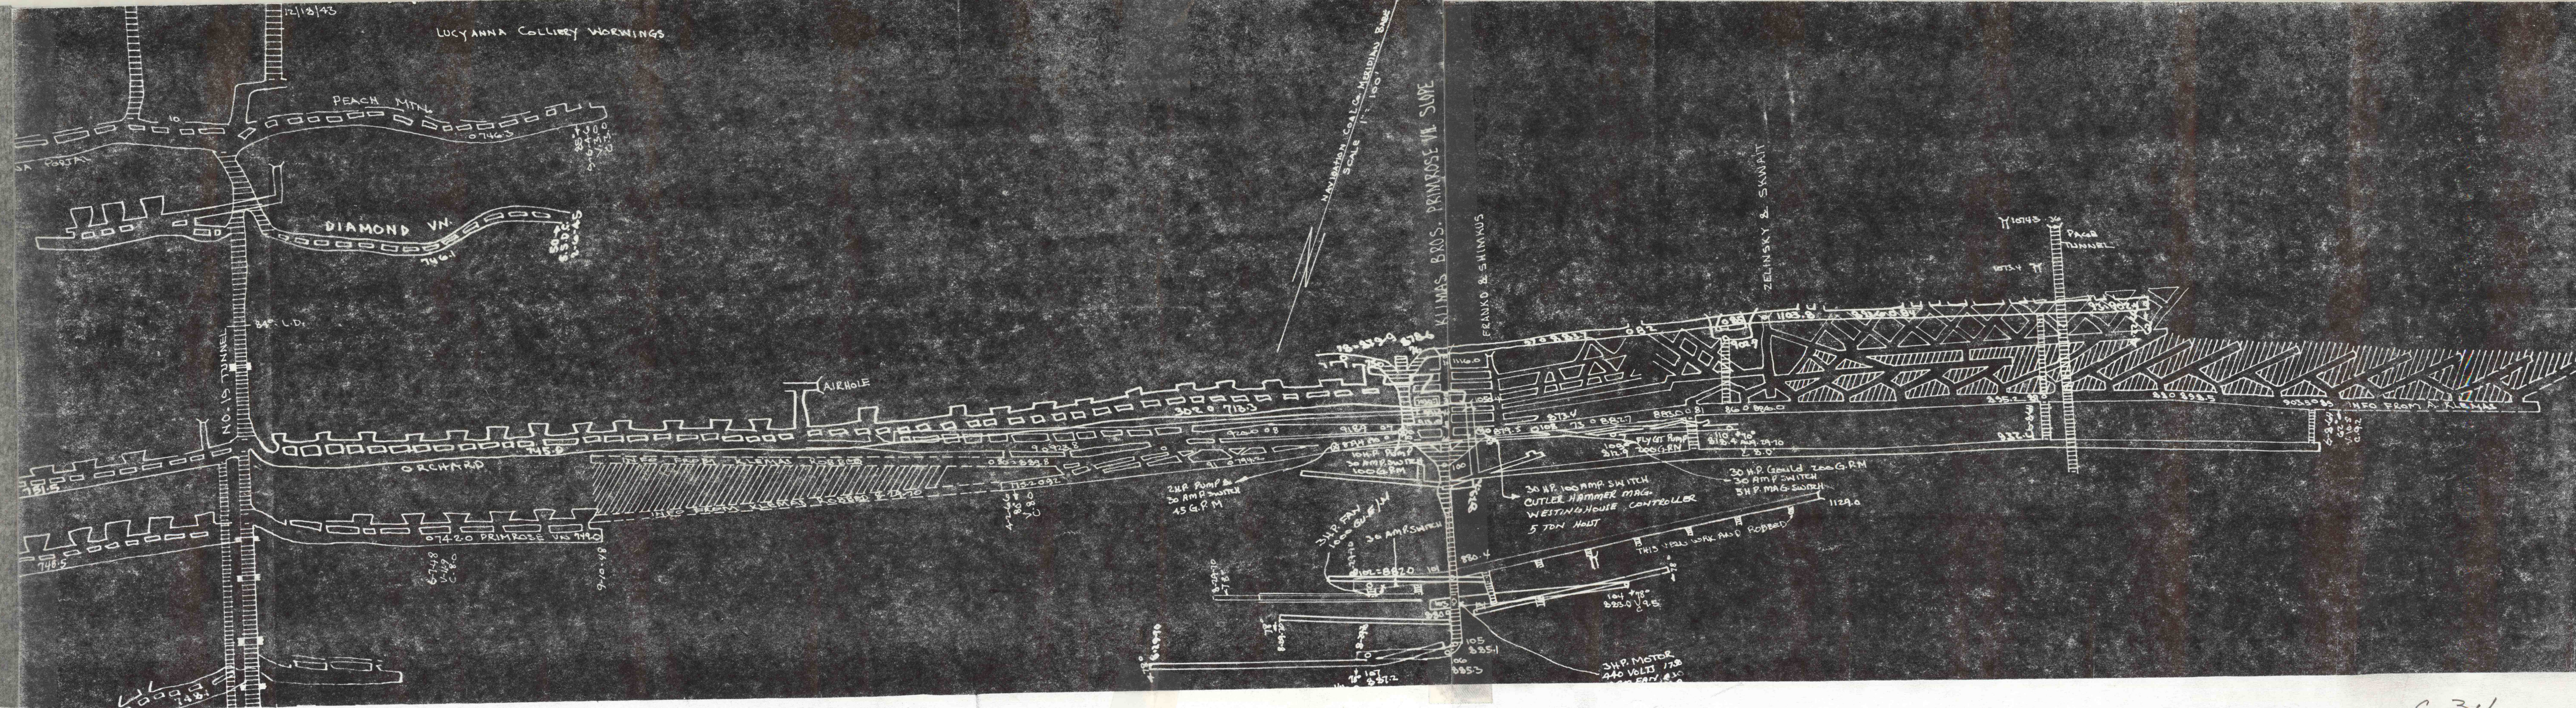

C. 3.1

WALTER J. MANHART REG. SUR.
2048 EIK AVE.
POTTSVILLE, PENNA. 17901

MINE MAP
BLYTHE TWP. SCHUYLKILL CO. PA.
SHOWING MINE WORKINGS IN RELATION
TO LUCYANNA COLLIERY ON LANDS OF
THE SCHUYLKILL CO. COMM.

Jan 25, 1974 Scale 1" = 100'
Walter J. Manhart R.S. #14708E
RETURN POSTAGE GUARANTEED

SOUTH OF NEW PHILADELPHIA

C. 3.1