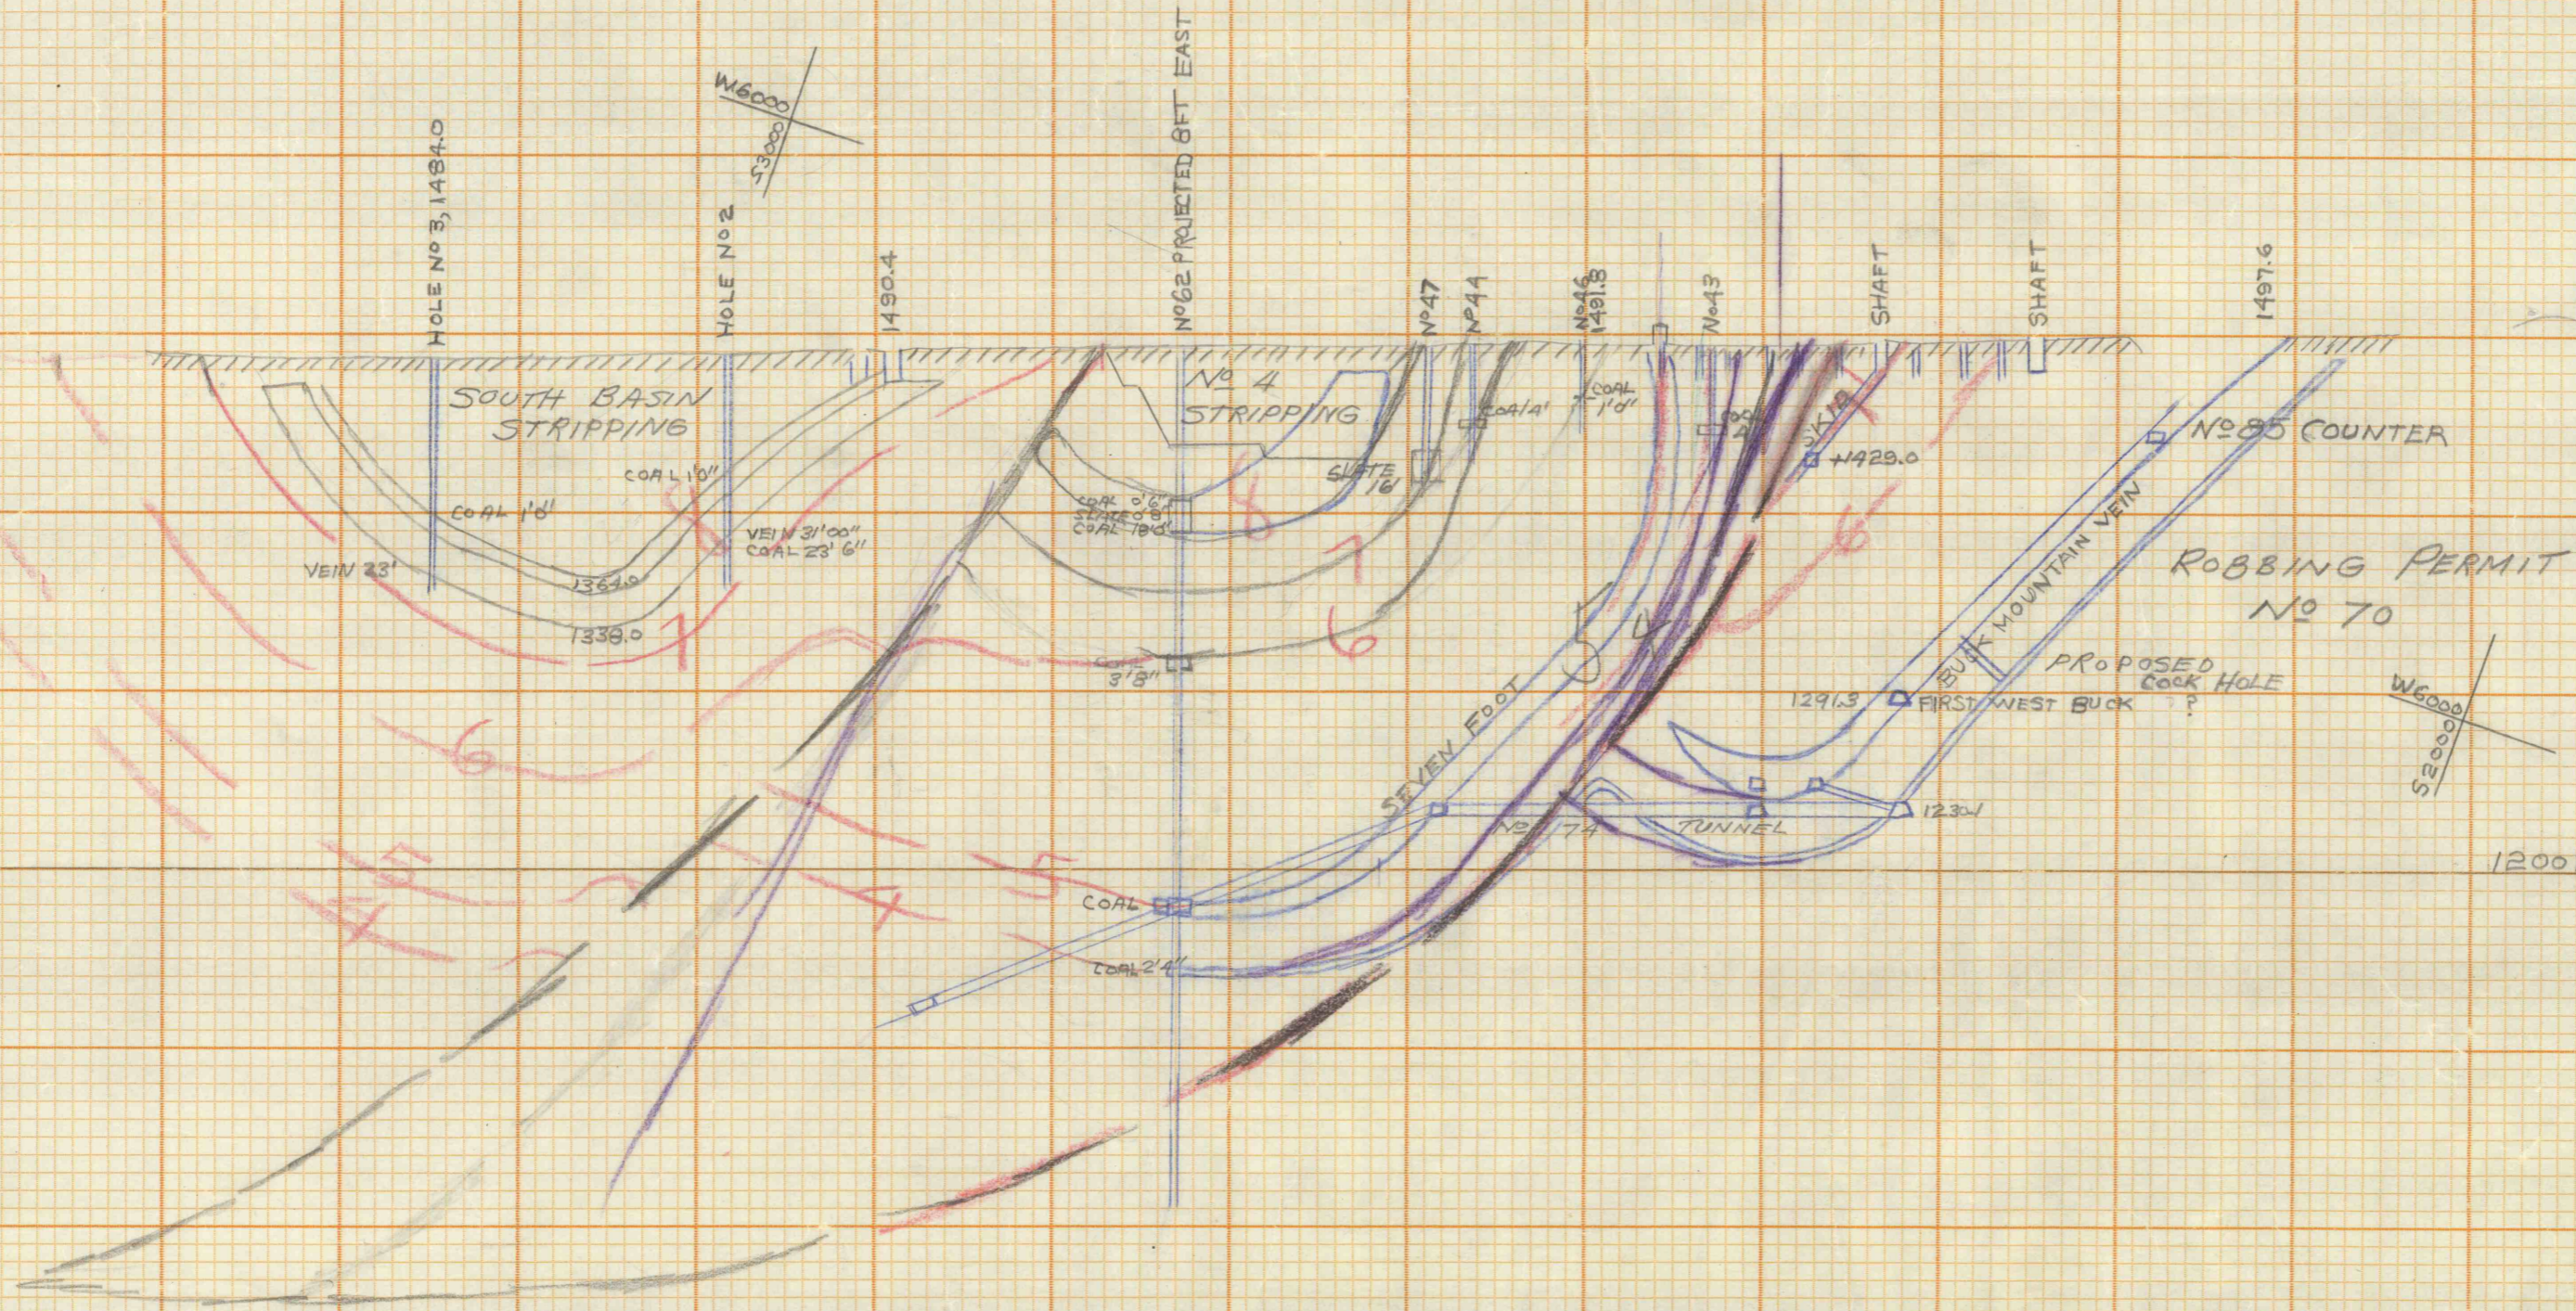

S

N

- No 6 -
 - MOREA COLLIERY
 SECTION 3500 FEET WEST OF THE
 DELANO WEST LINE
 OR THROUGH BREAST No 71 IN THE
 FIRST WEST SOUTH DIP
 BUCK MOUNTAIN VEIN GANGWAY
 1" = 100'

MAP X-65

TUBE

MAP X-65

TUBE