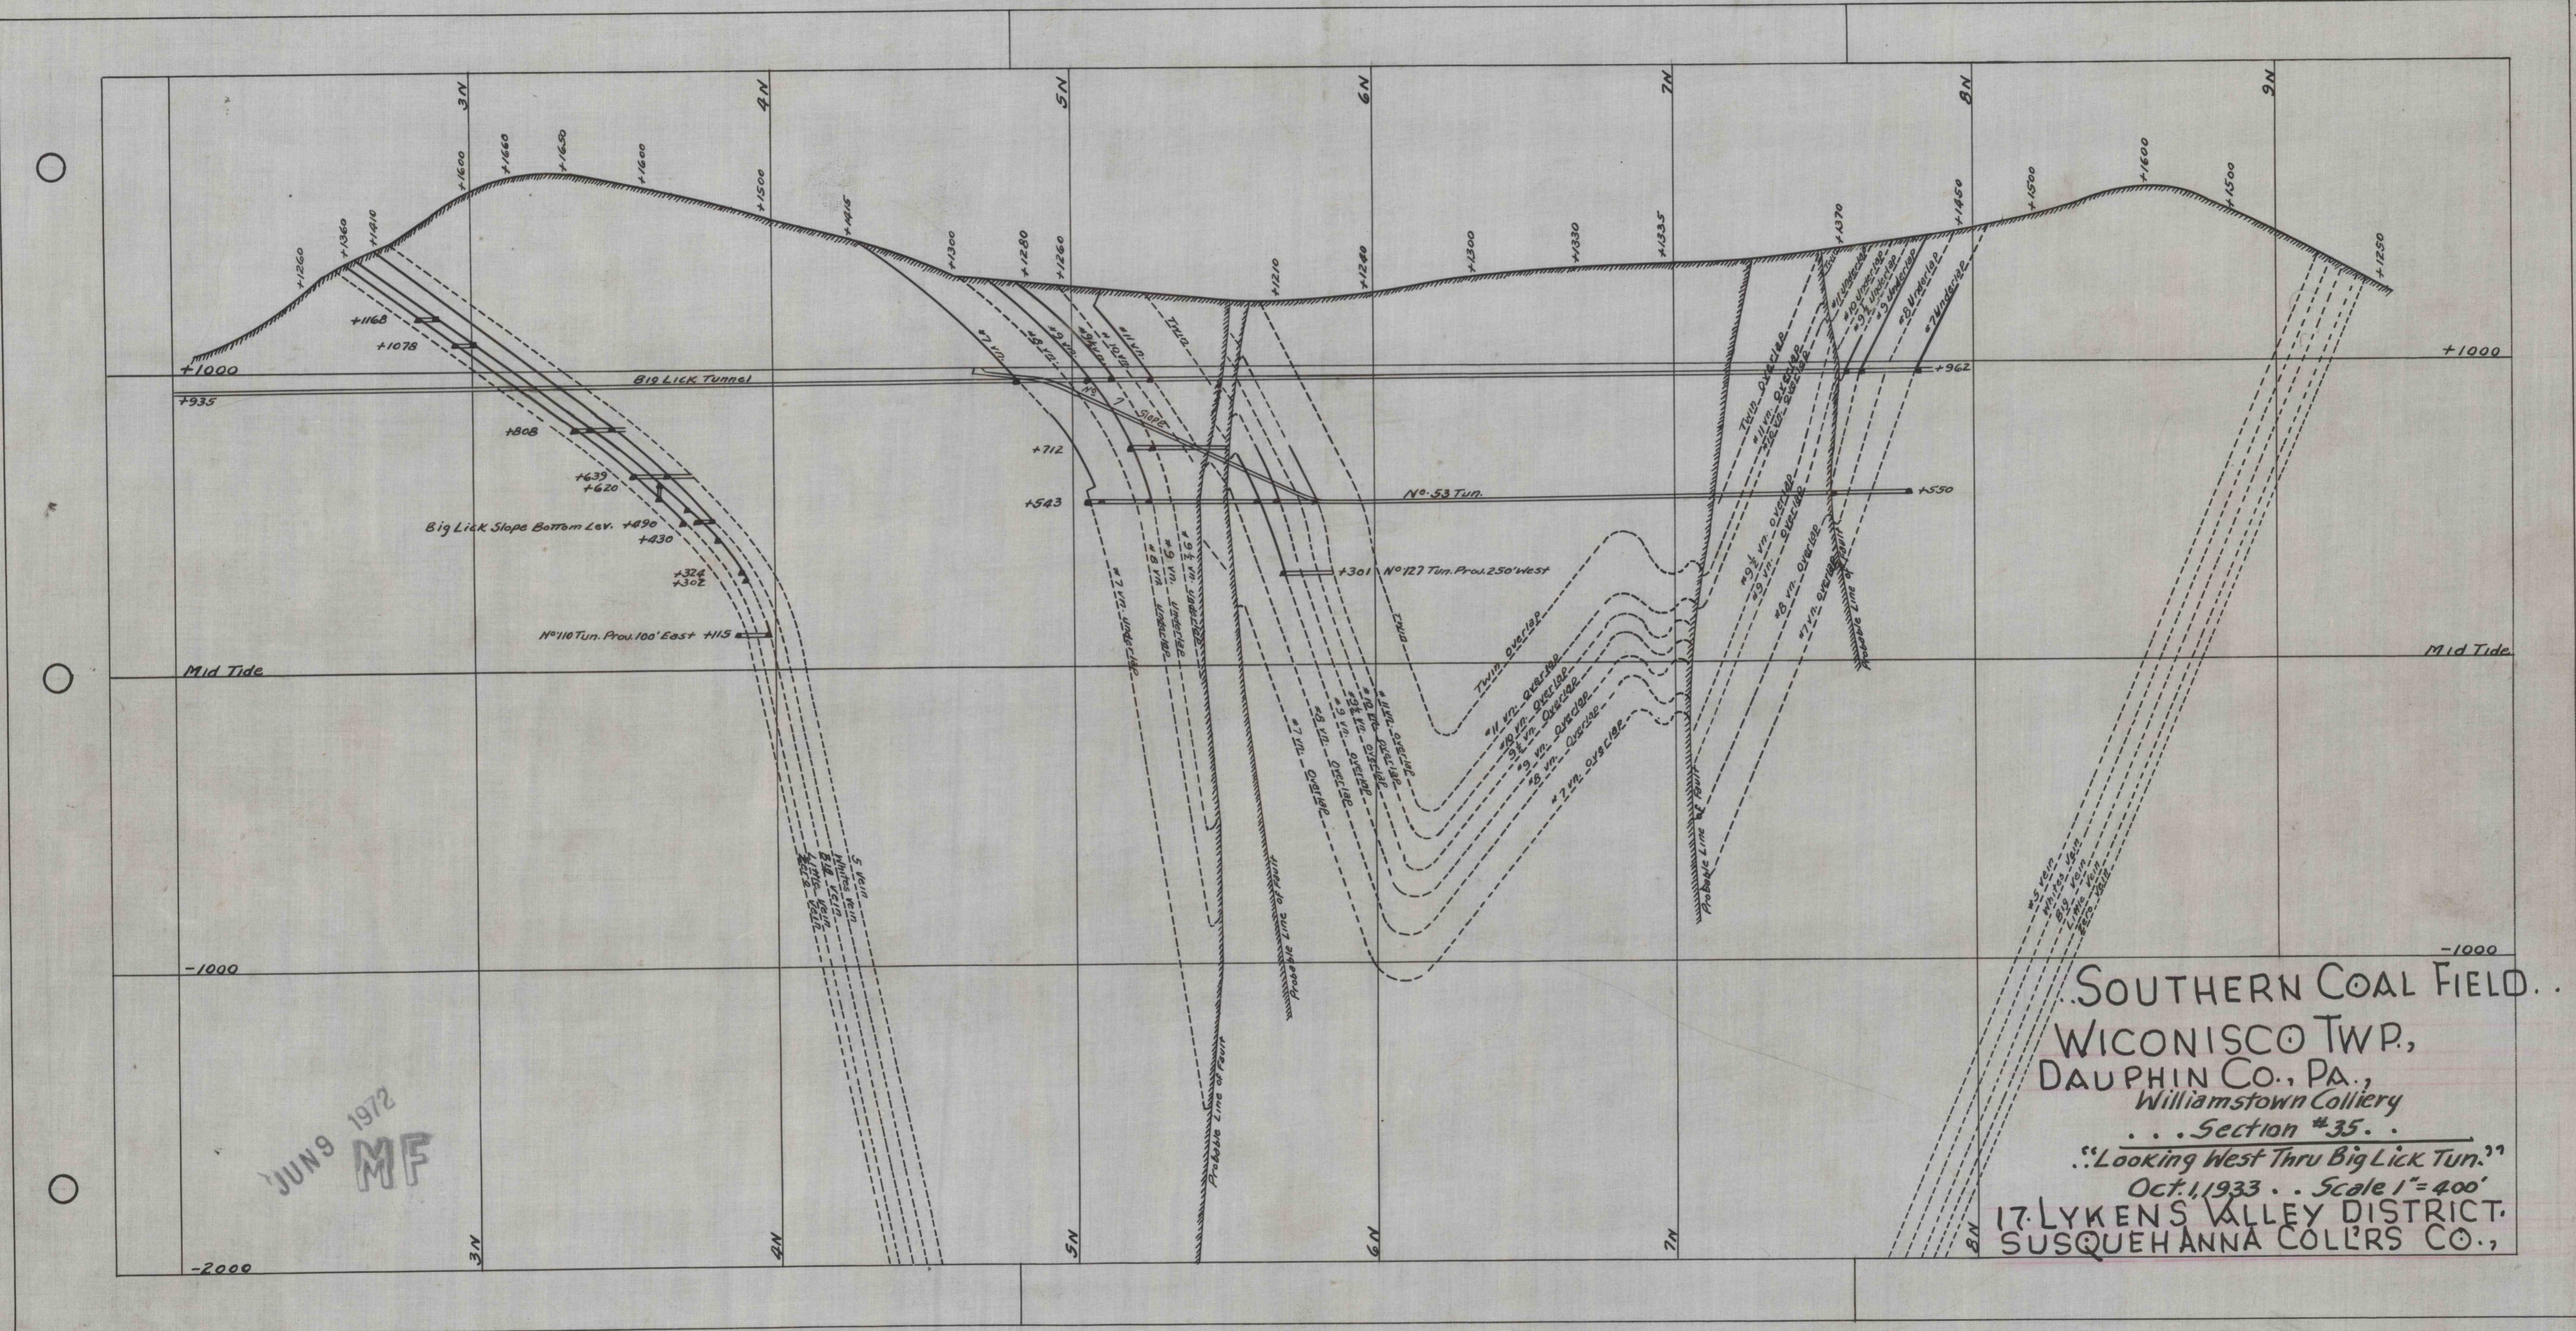

W
R

JUN 9 1972
MF

SOUTHERN COAL FIELD...
 WICONISCO TWP,
 DAUPHIN CO., PA.,
 Williamstown Colliery
 ... Section #35 ...
 "Looking West Thru Big Lick Tun."
 Oct. 1, 1933 . . . Scale 1" = 400'
 17 LYKENS VALLEY DISTRICT.
 SUSQUEHANNA COLL'RS CO.,

32

W
R