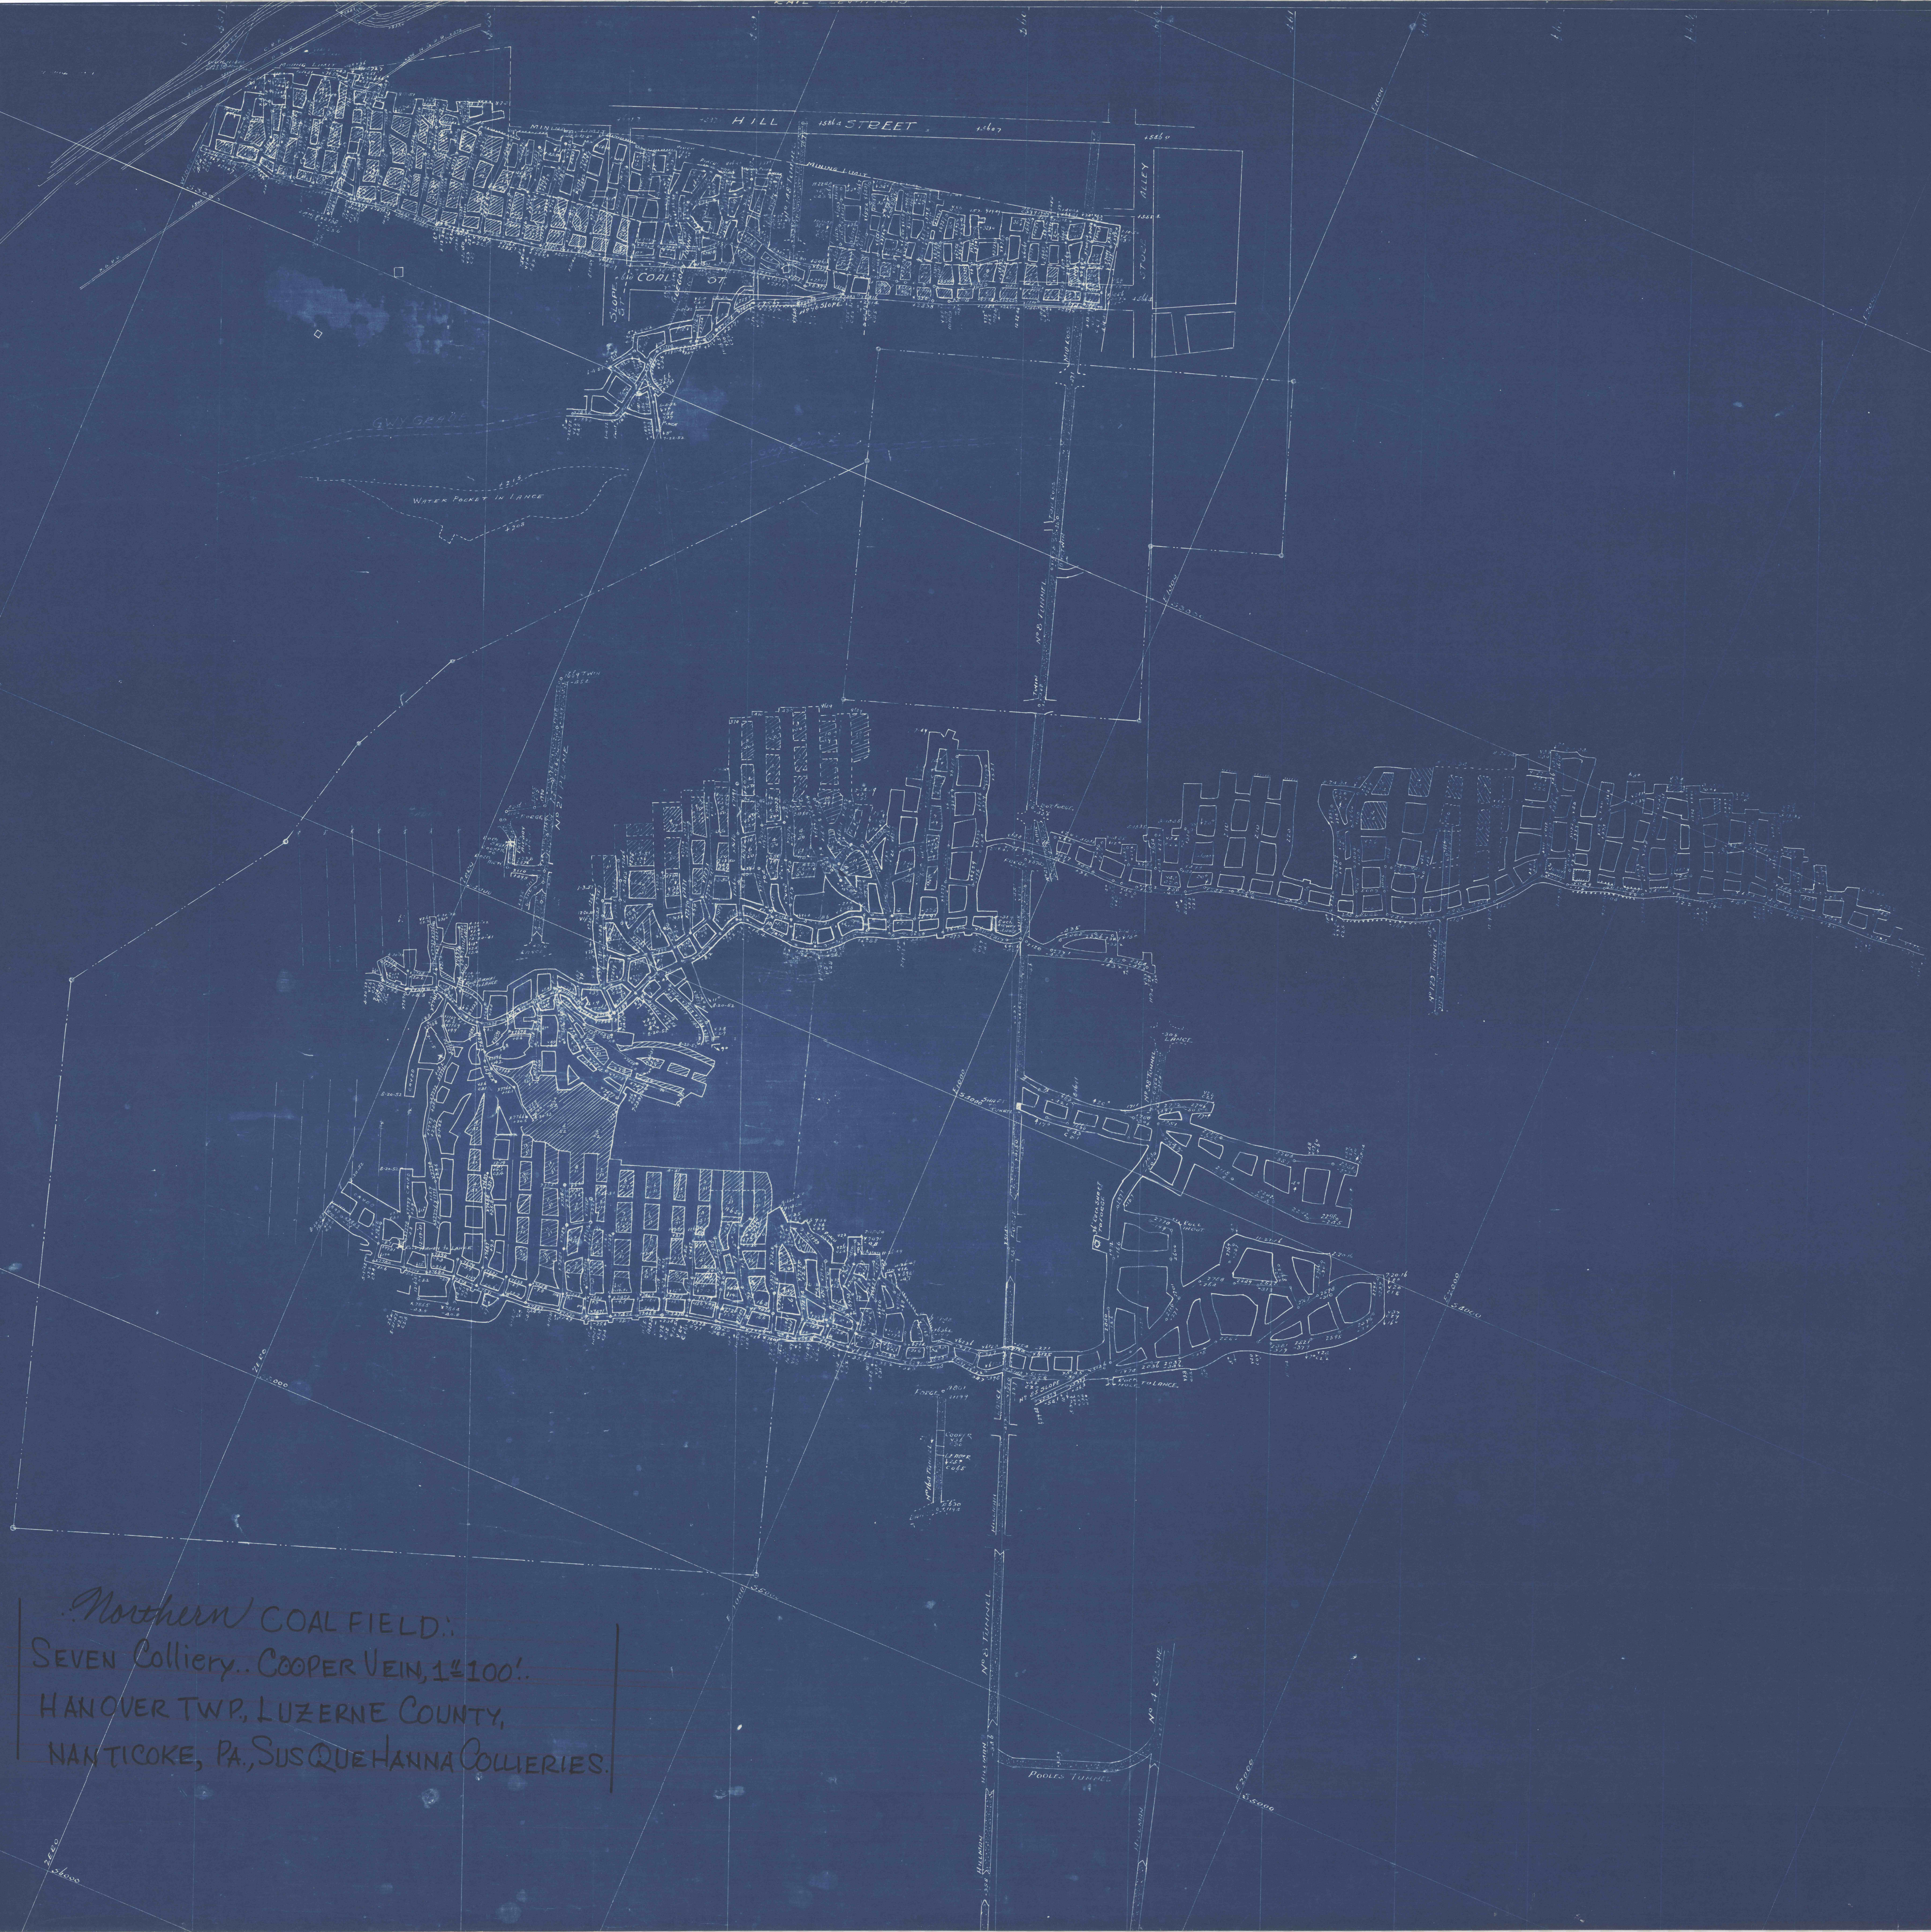

Northern COAL FIELD:
SEVEN Colliery.. COOPER VEIN, 1 1/2 100'
HANOVER TWP, LUZERNE COUNTY,
NANTICOKE, PA, SUSQUEHANNA COLLIERIES.

MF
NOV 20 1972