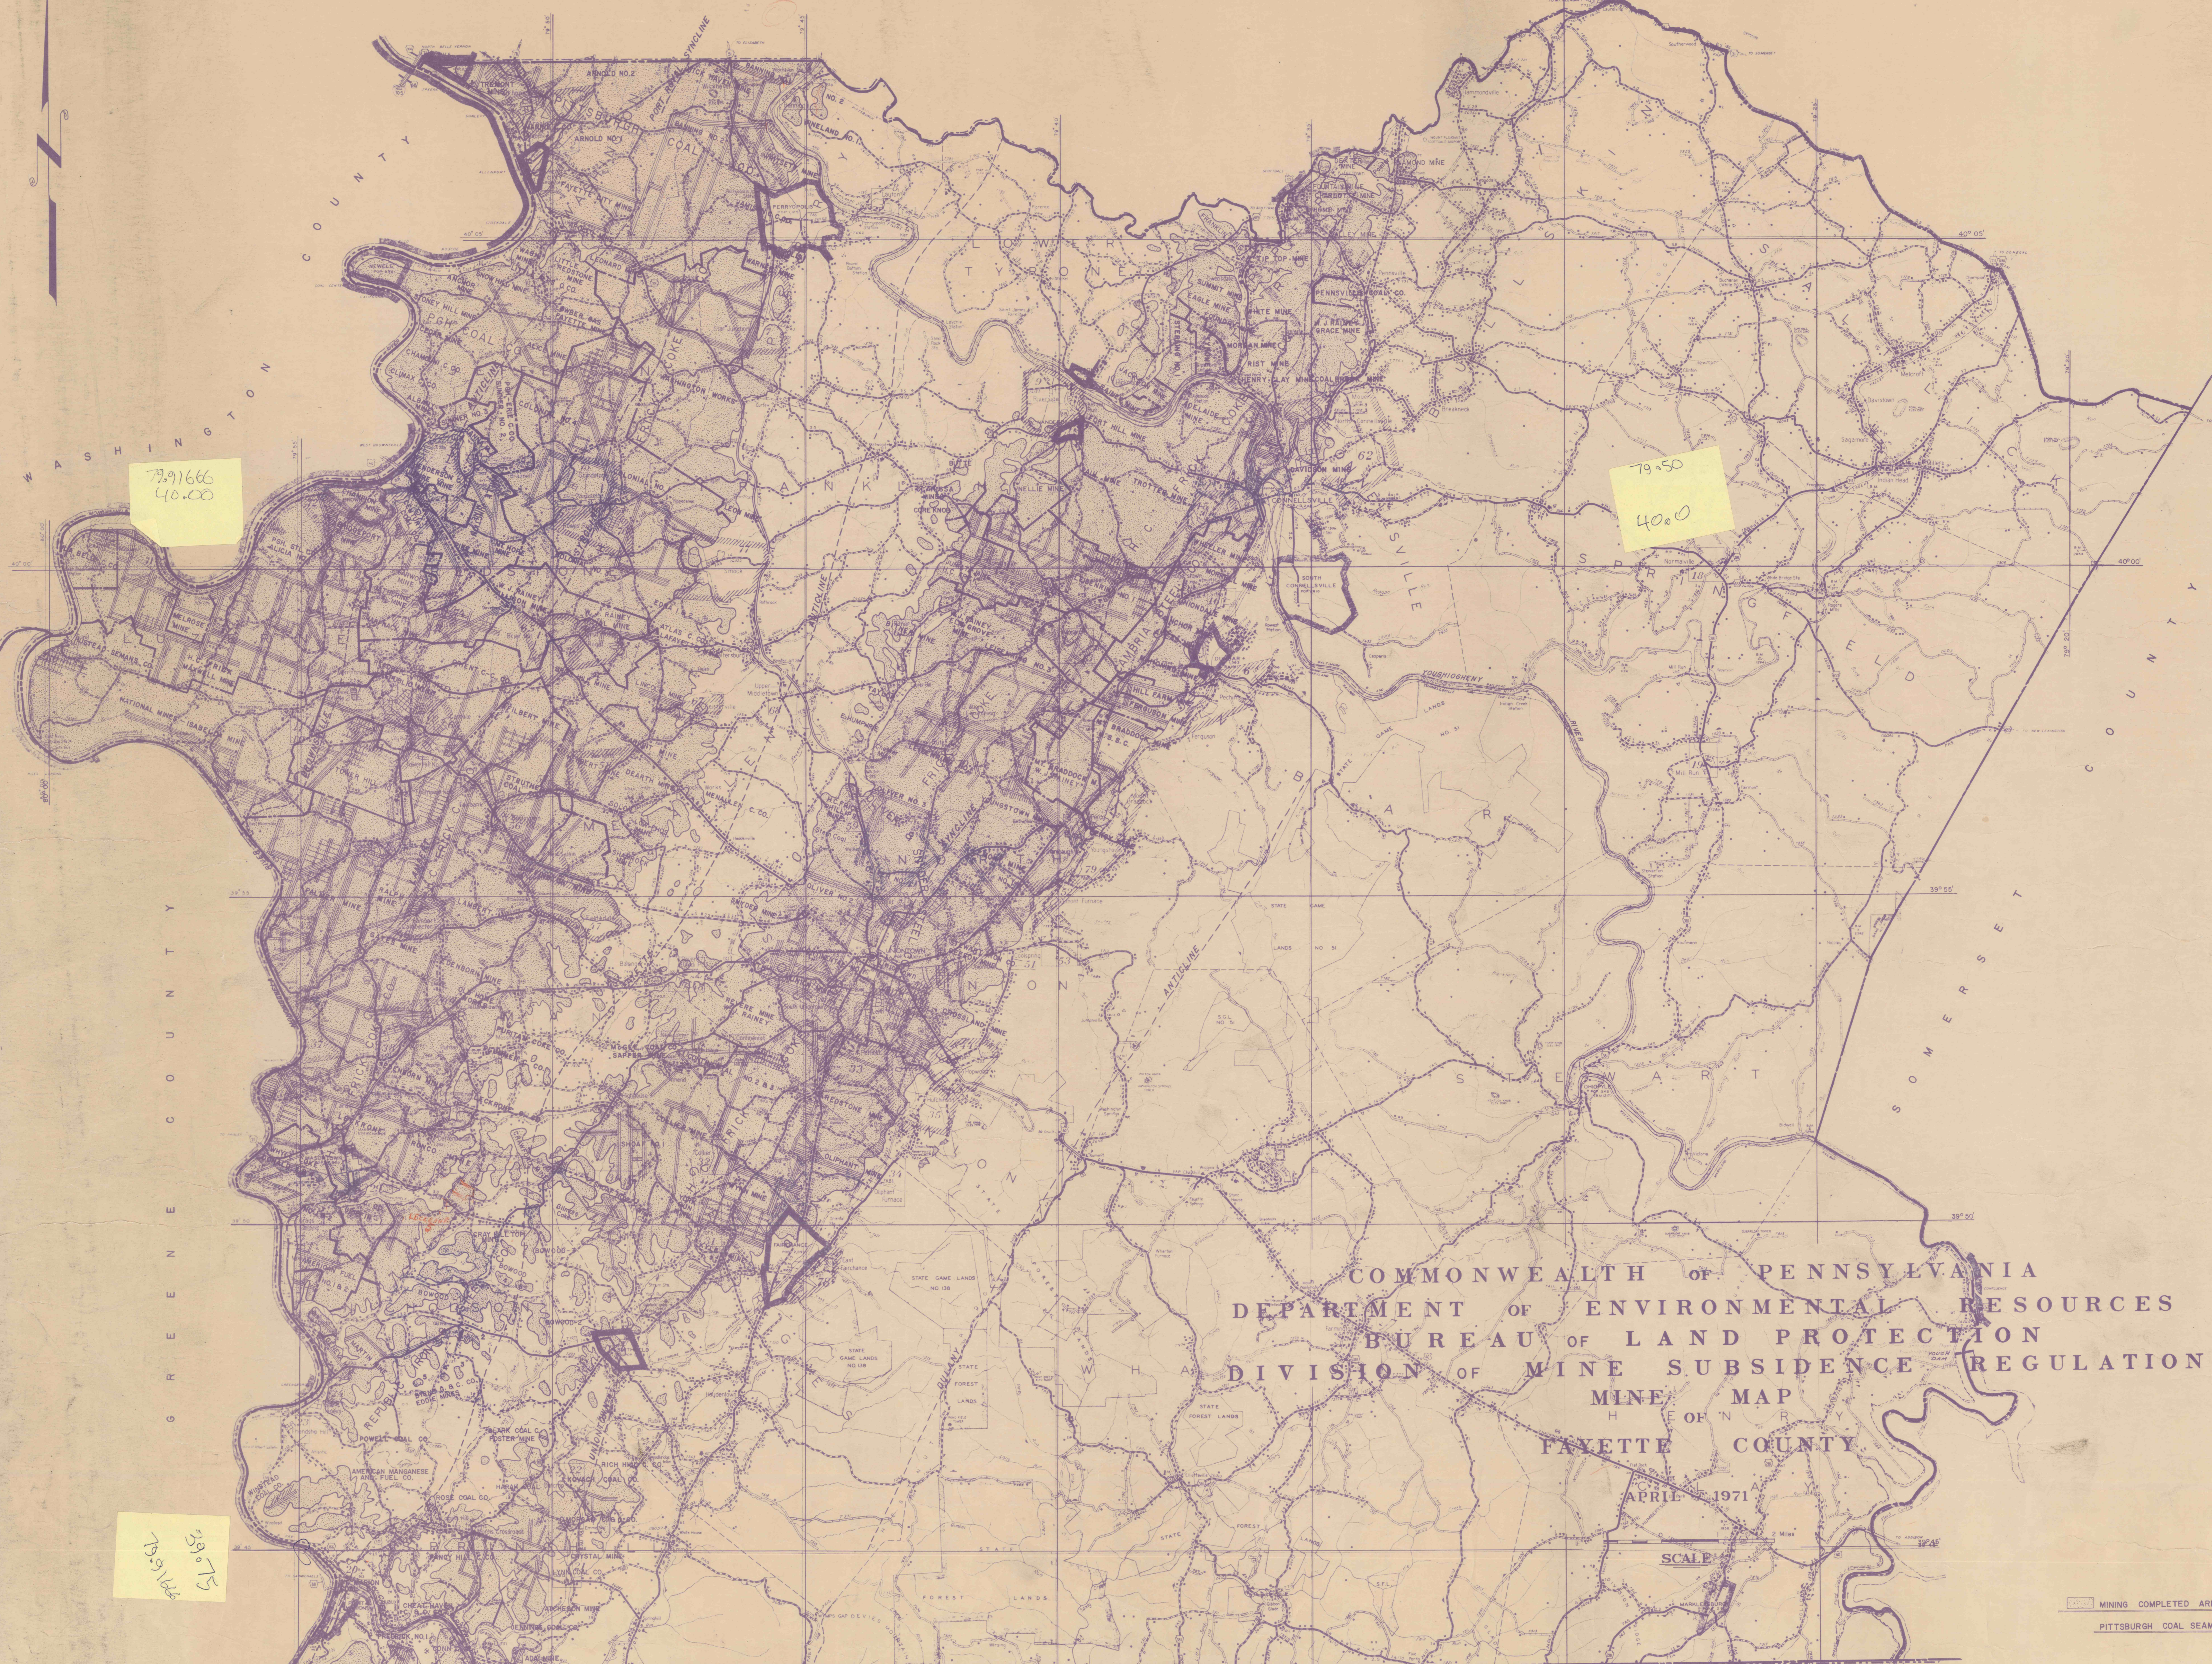

79.166
40.00

79.50
40.00

79.166
39.75

79.50
39.75

COMMONWEALTH OF PENNSYLVANIA
DEPARTMENT OF ENVIRONMENTAL RESOURCES
BUREAU OF LAND PROTECTION
DIVISION OF MINE SUBSIDENCE REGULATION
MINE MAP
OF
FAYETTE COUNTY

APRIL 1971

SCALE

MINING COMPLETED AREAS
PITTSBURGH COAL SEAM