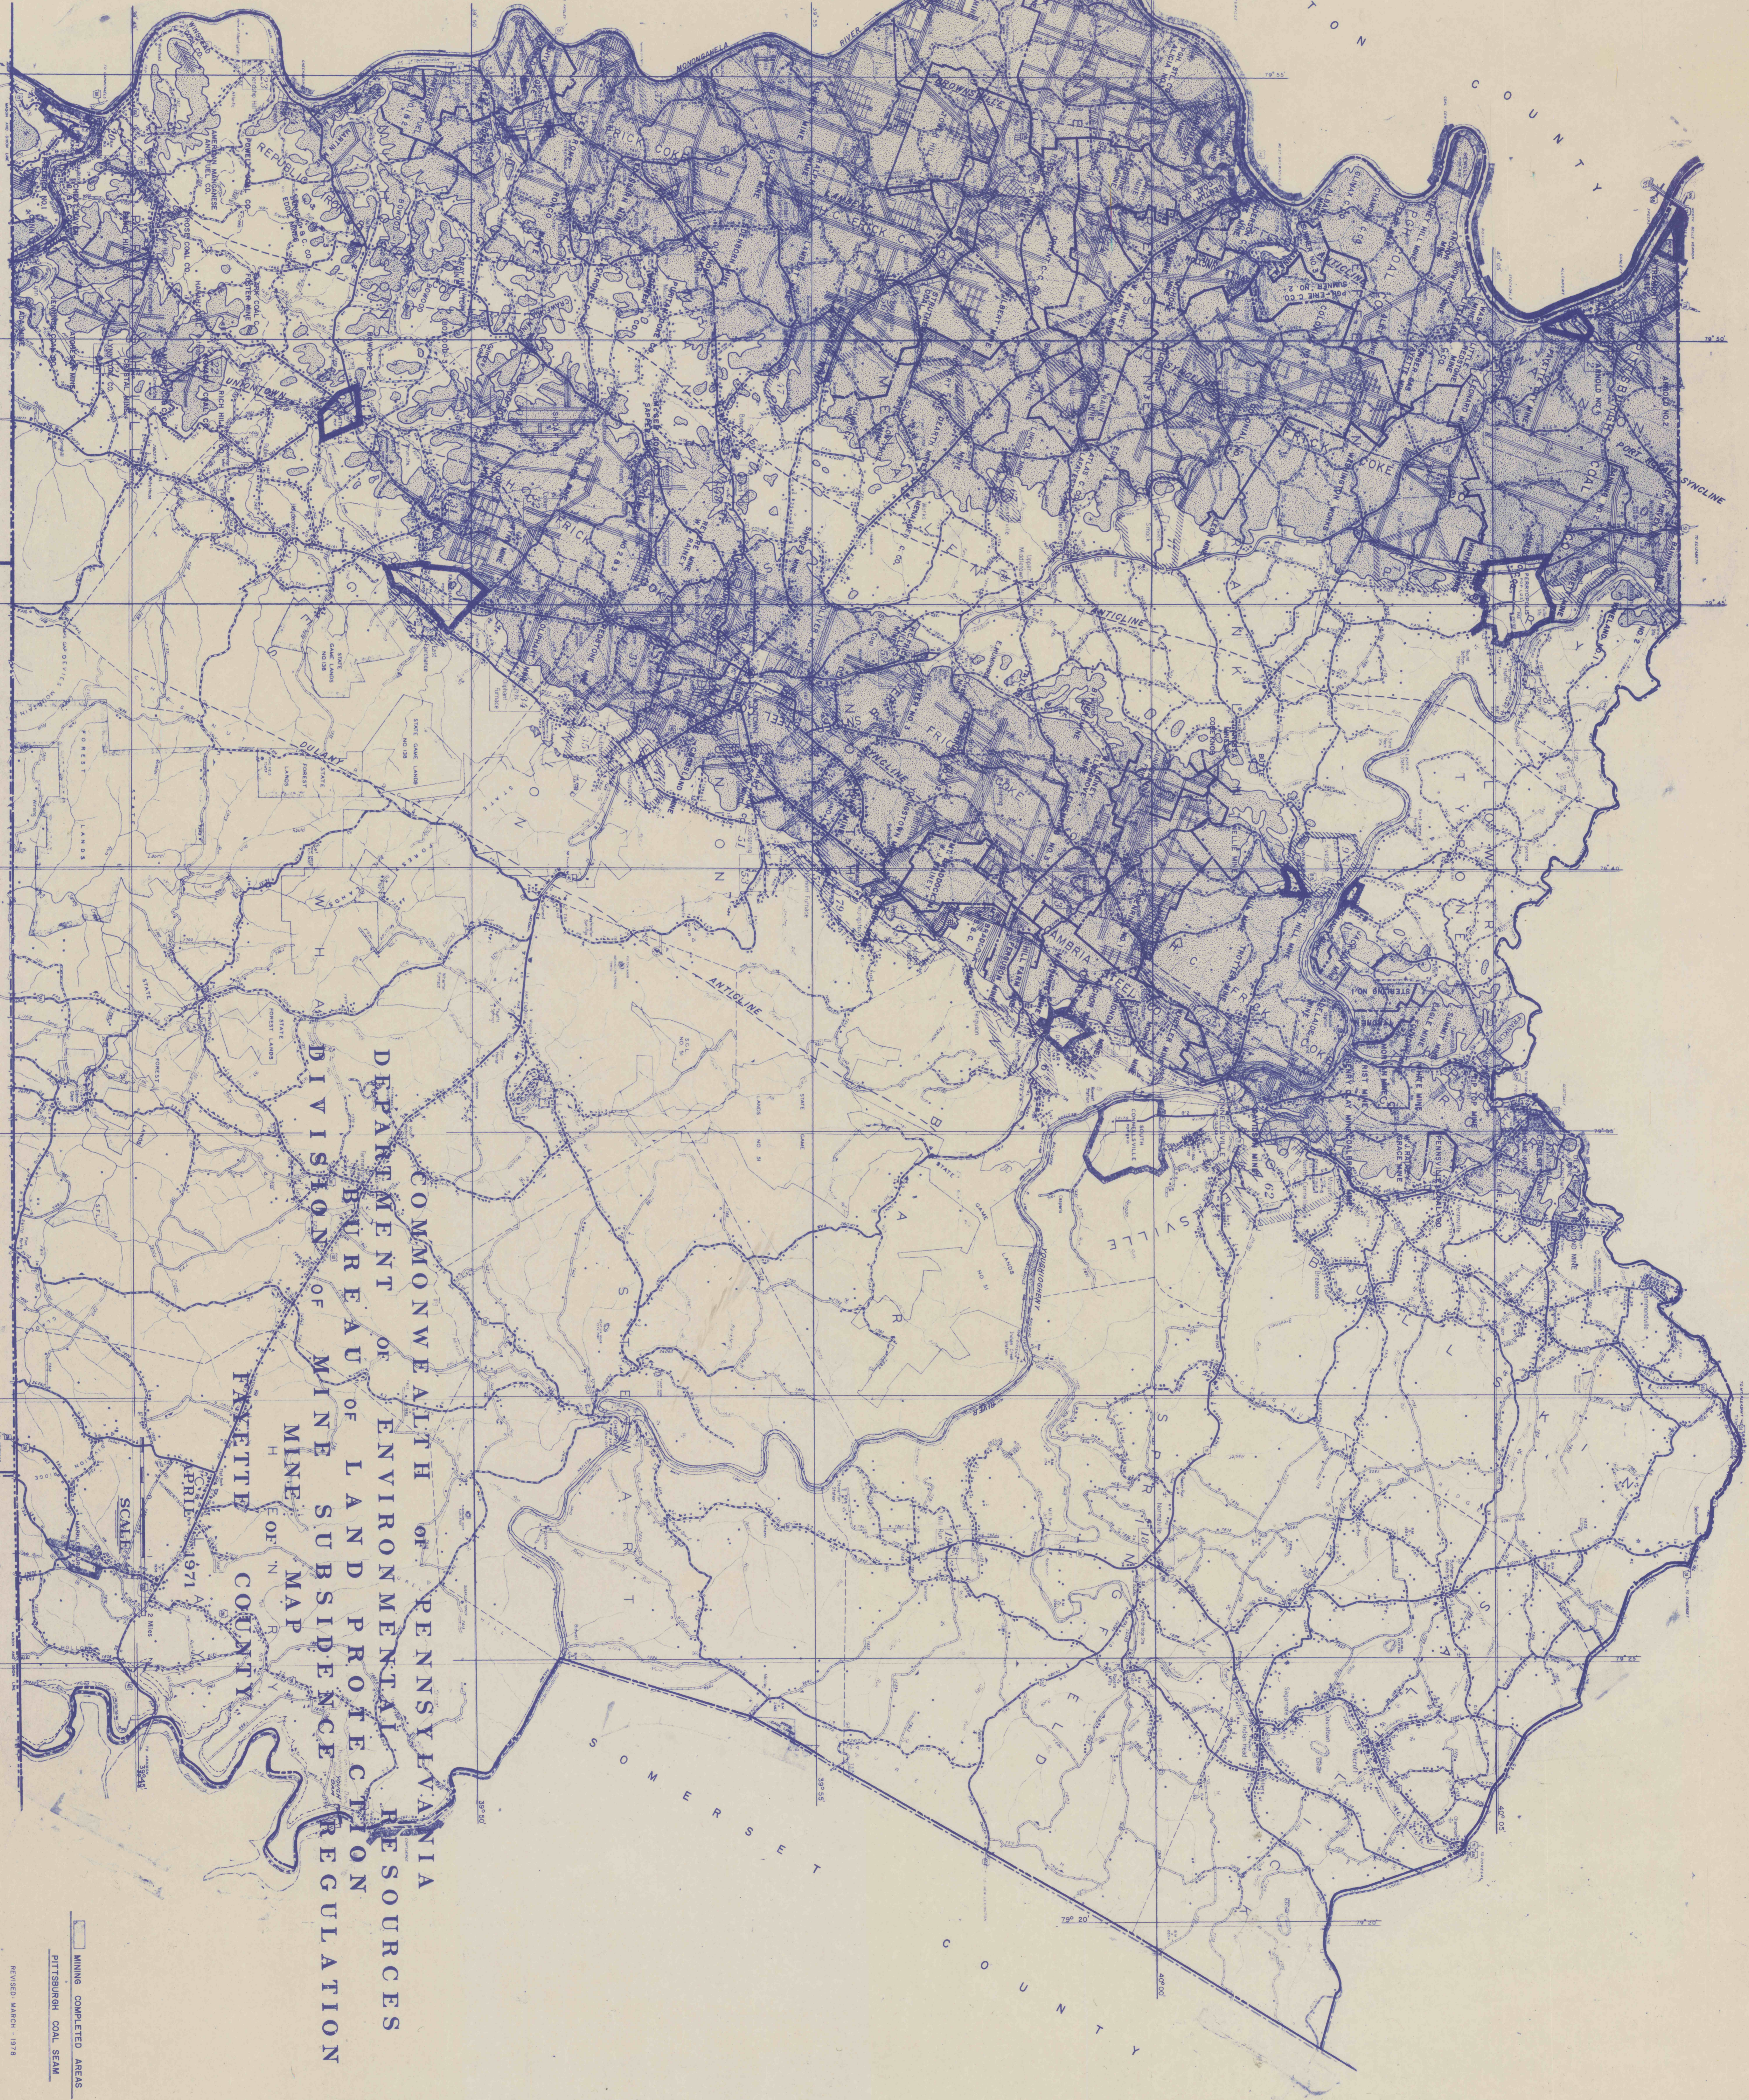

GREENE COUNTY

MONONGALIA COUNTY  
WEST VIRGINIA  
GARRETT COUNTY  
MARYLAND

WESTMORELAND  
COOKE COUNTY  
SOMERSET COUNTY

COMMONWEALTH OF PENNSYLVANIA  
DEPARTMENT OF ENVIRONMENTAL RESOURCES  
BUREAU OF LAND PROTECTION  
DIVISION OF MINE SUBSIDENCE REGULATION  
MINE MAP  
OF  
GREENE COUNTY

MINING COMPLETED AREAS  
PITTSBURGH COAL SEAM

APRIL 1971  
REVISED MARCH 1973