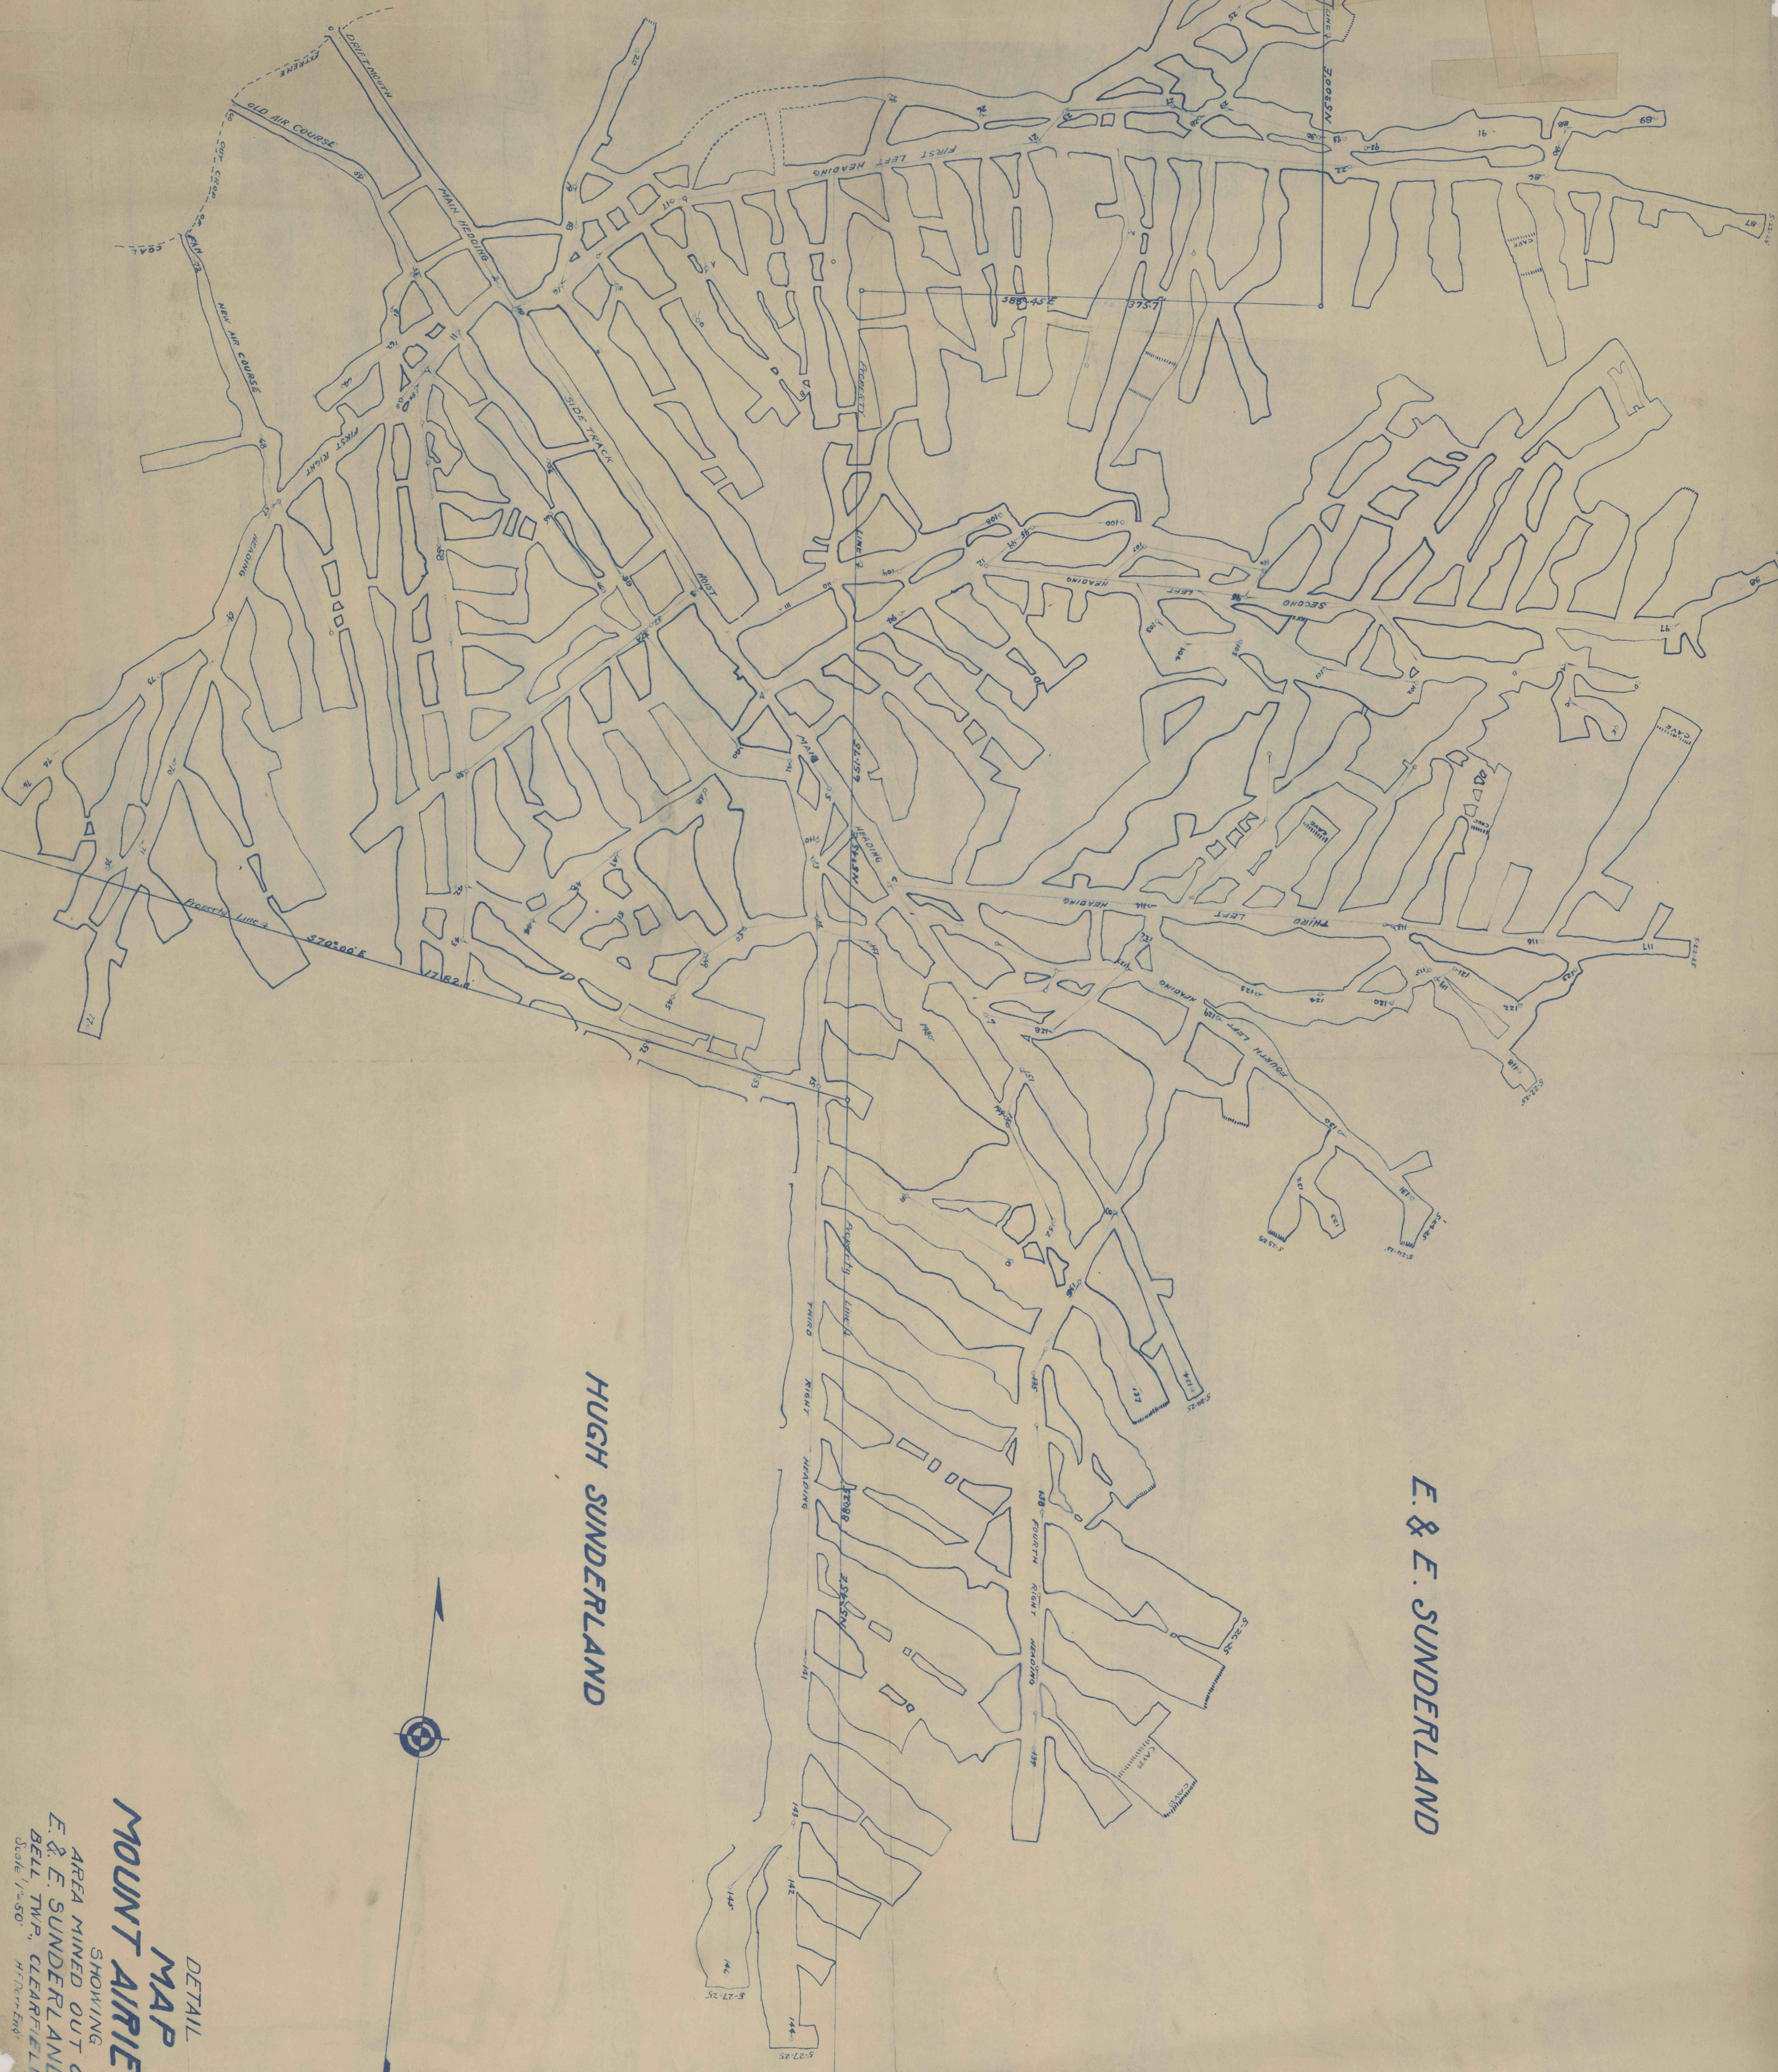

JOSEPH S. WORK EST.

HUGH SUNDERLAND

E. & E. SUNDERLAND

TIMOTHY SUNDERLAND

DETAIL MAP MOUNT AIRIE MINE

SHOWING AREA MINED OUT ON THE E. & E. SUNDERLAND TRACT

BELL TWP. CLEARFIELD CO. PA. Scale 1"=50'