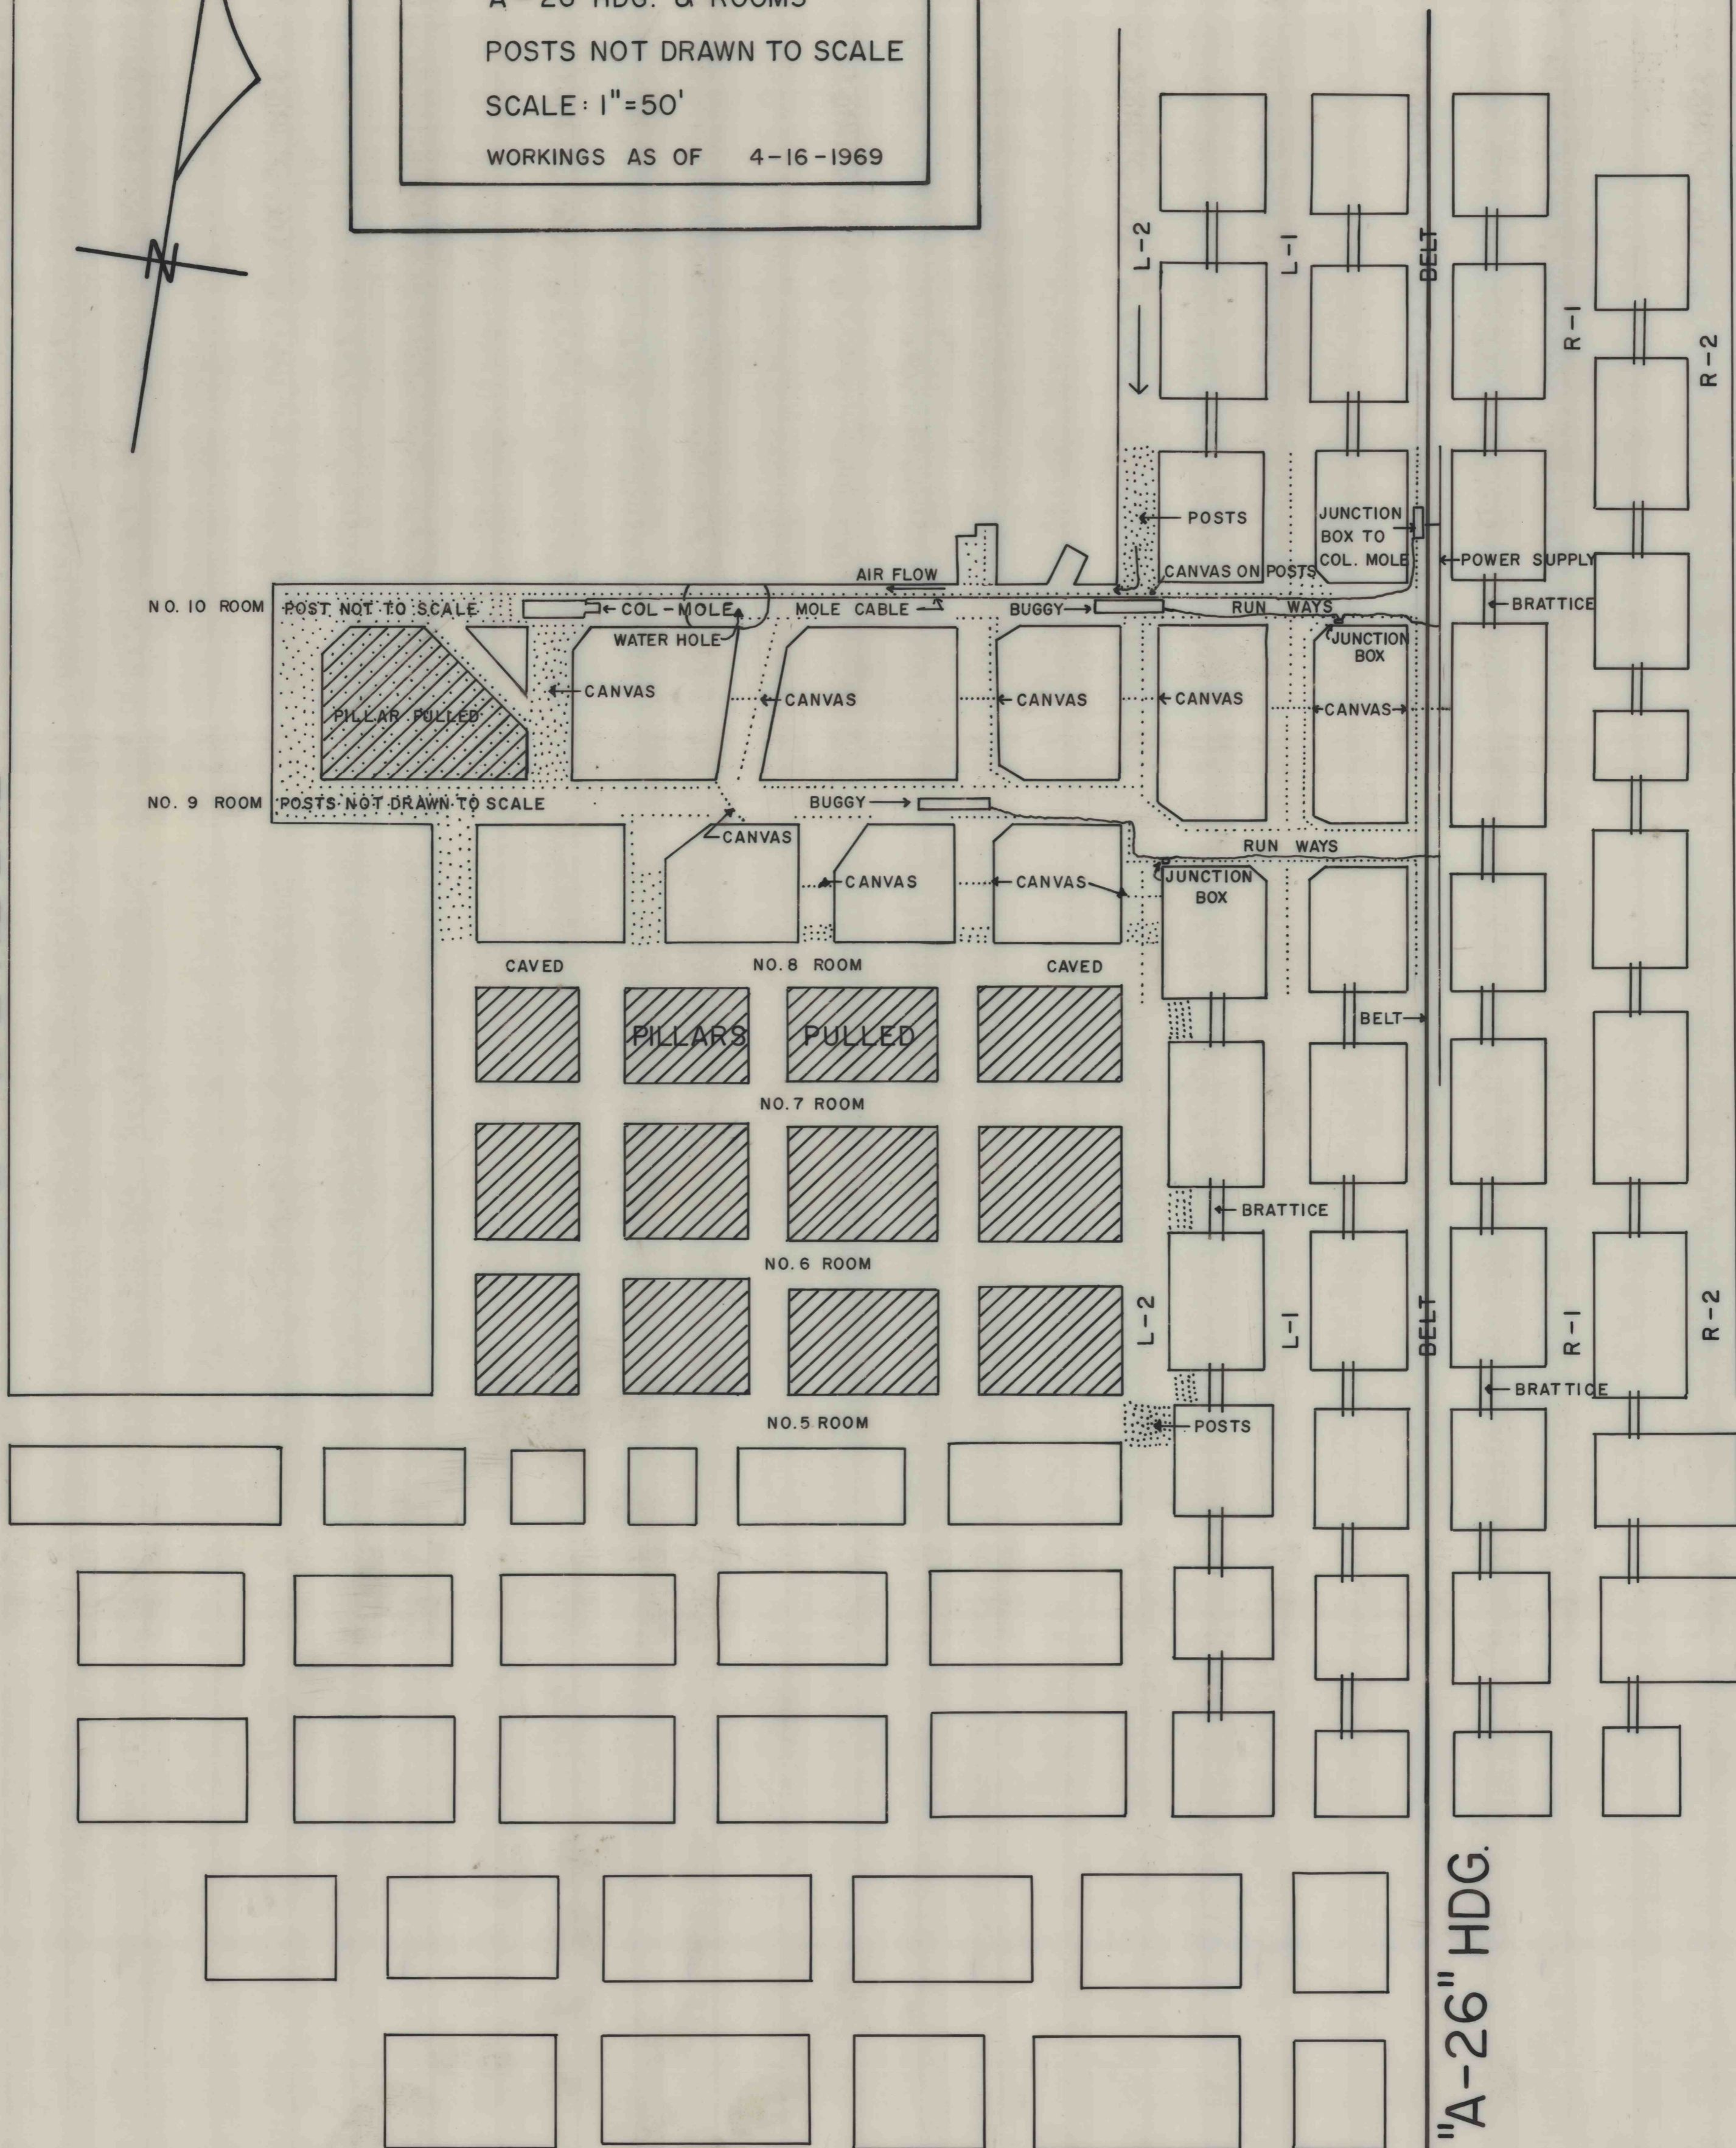

LEGEND

LANCASHIRE NO. 24B SEAM
A-26" HDG. & ROOMS
POSTS NOT DRAWN TO SCALE
SCALE: 1"=50'
WORKINGS AS OF 4-16-1969

"A-24" R-2 RIB LINE

"A-26" HDG.