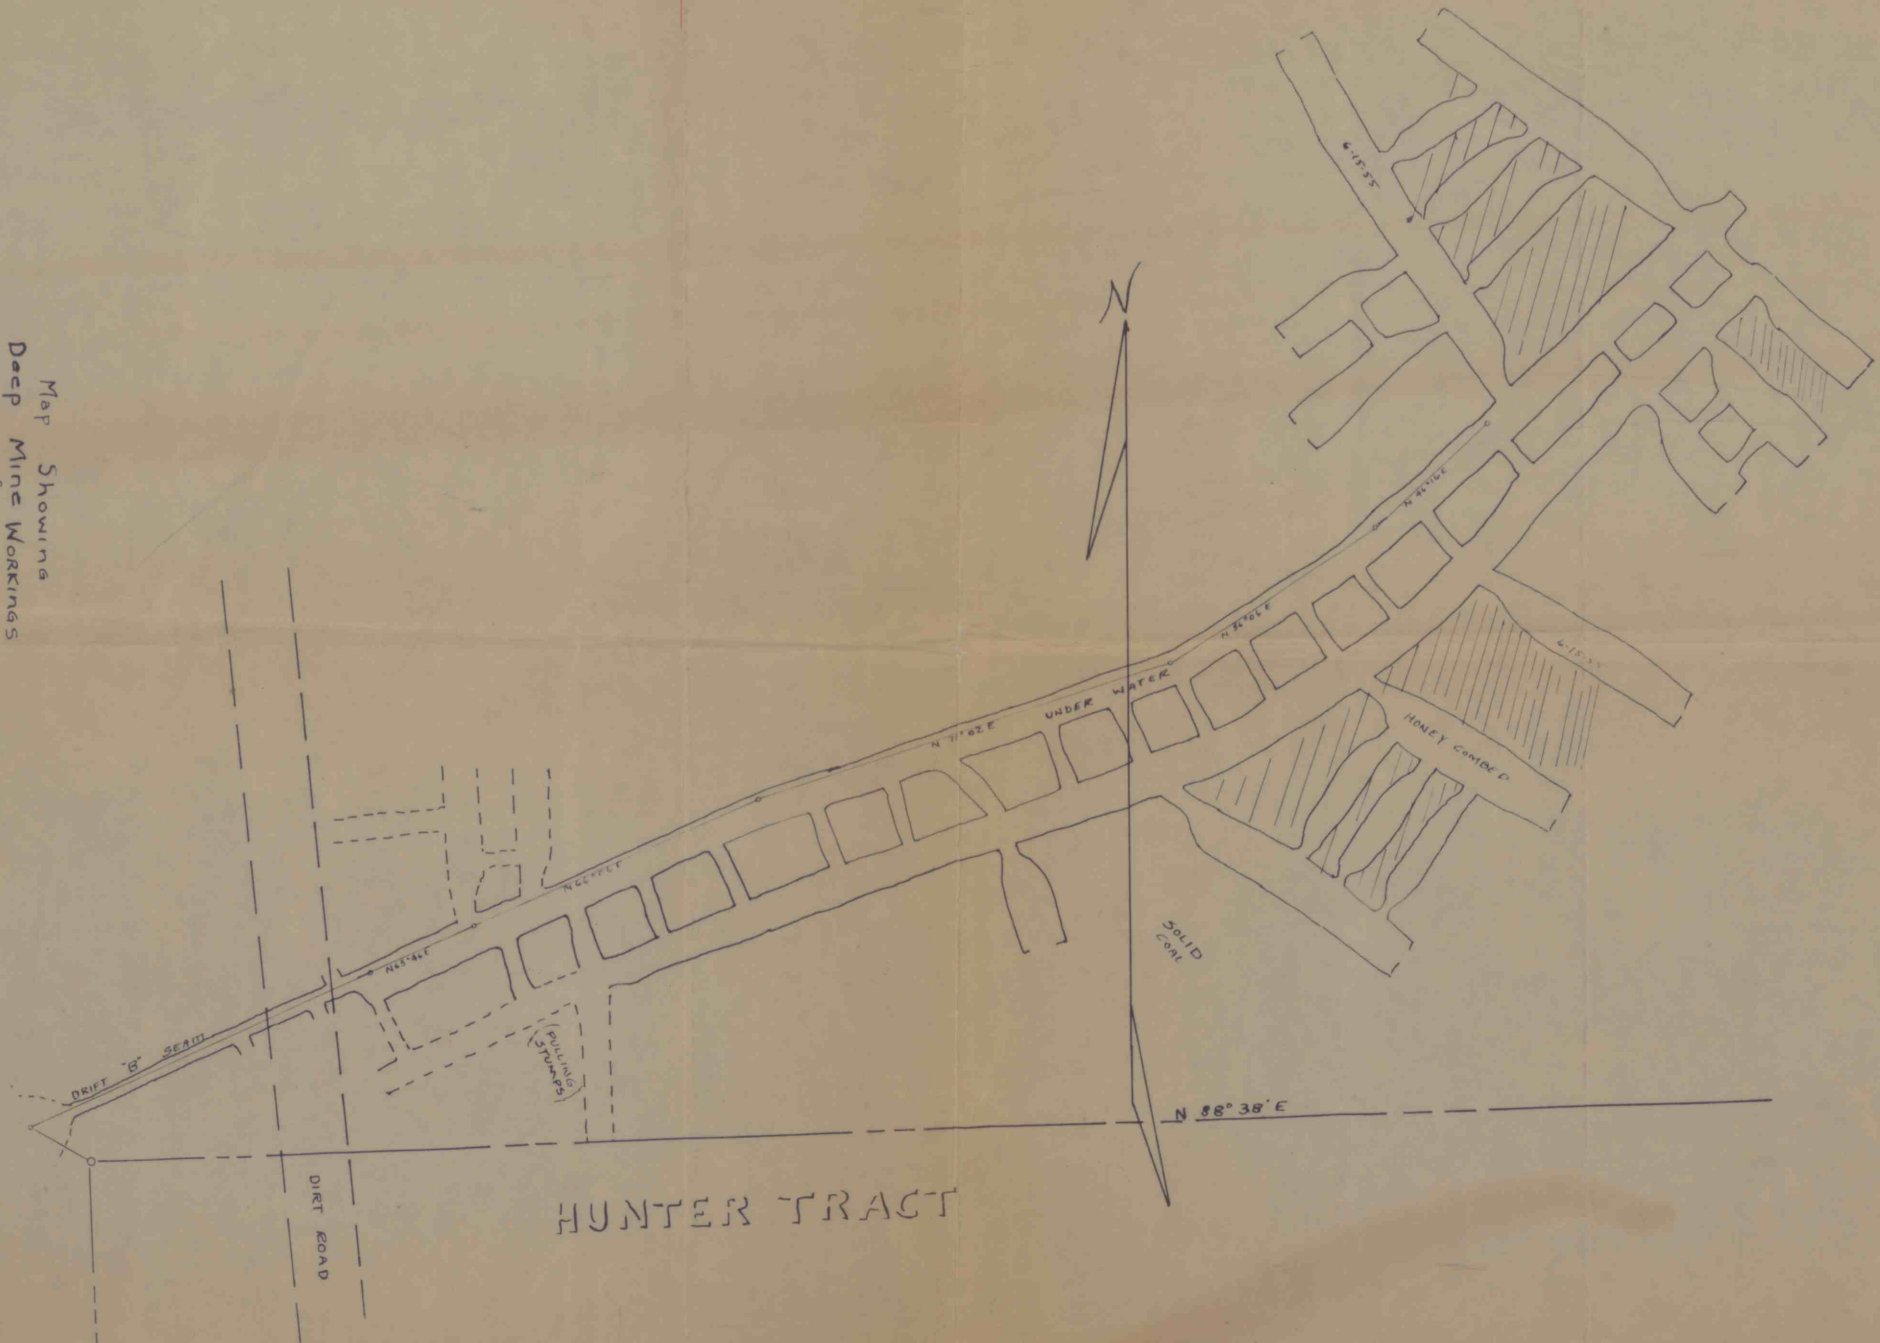

Map Showing
Deep Mine workings
of
SMEAL & BOCK

West Decatur, Pa.
May 5, 1932
and Jan. 1935
and C. 1931

Boggs TWP
Clearfield Co.
Dist. 8

Scale

HUNTER TRACT