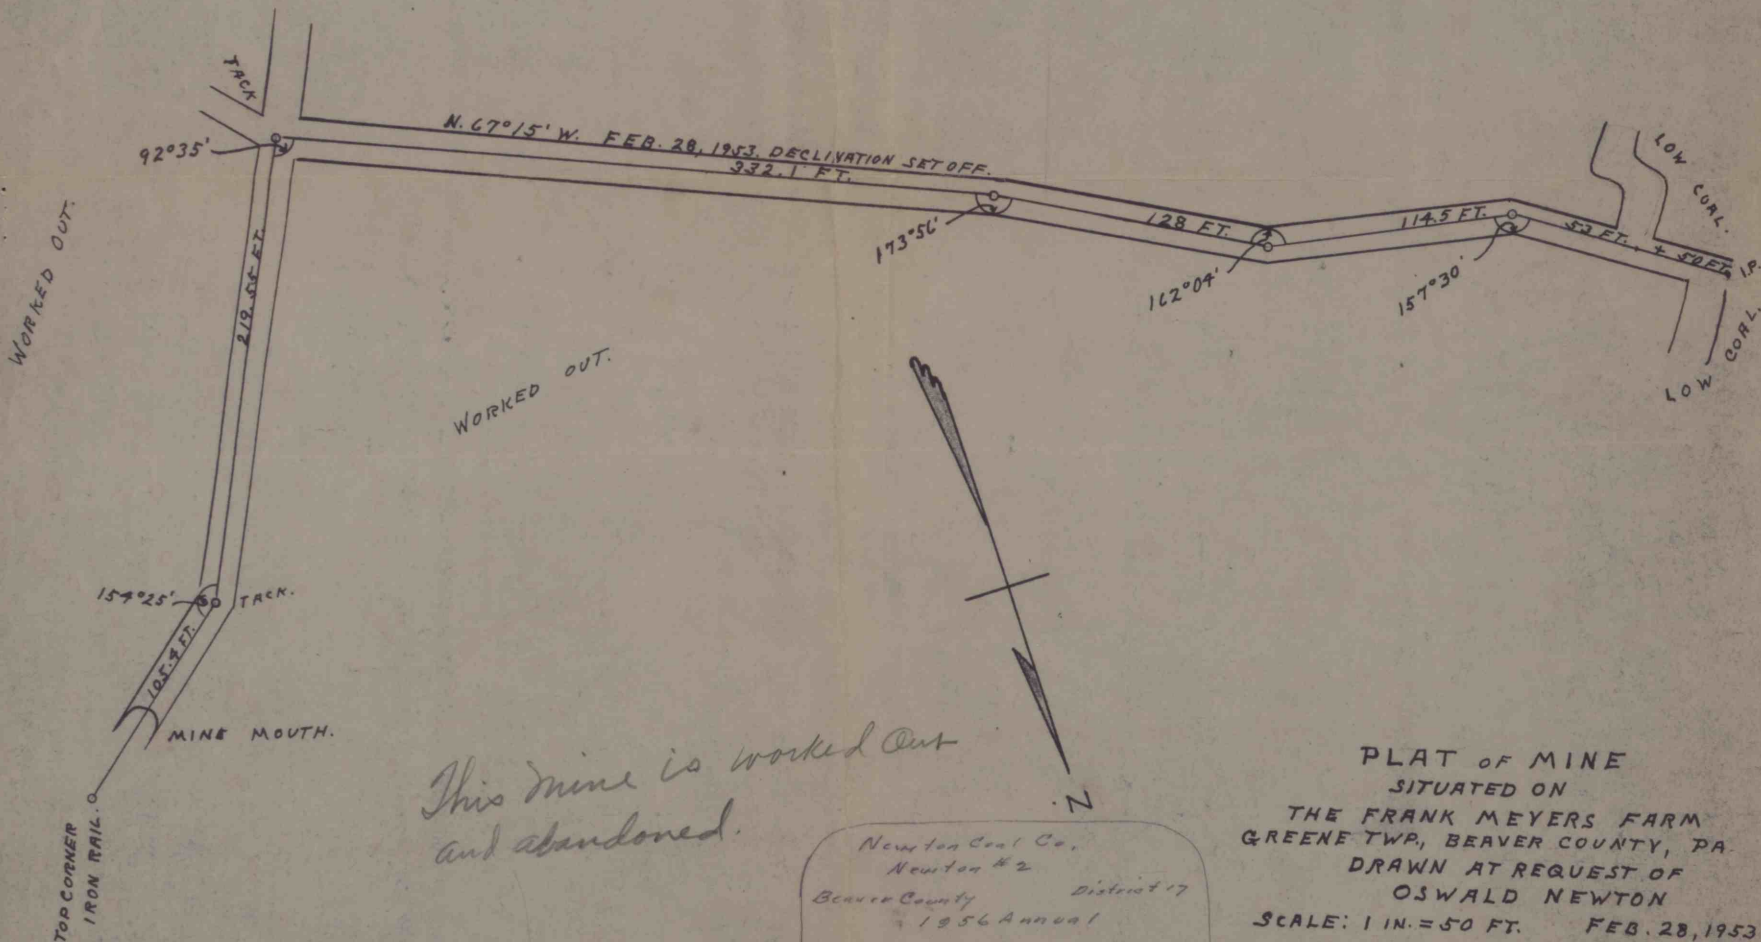

WORKED OUT.

*This mine is worked out
and abandoned.*

Newton Coal Co.
 Newton #2
 Beaver County District 17
 1956 Annual

PENNSYLVANIA
 DEPARTMENT OF MINES
 AND MINERAL INDUSTRIES
 HARRISBURG, PENNA.
 OCT 29 1957

PLAT OF MINE
 SITUATED ON
 THE FRANK MEYERS FARM
 GREENE TWP, BEAVER COUNTY, PA.
 DRAWN AT REQUEST OF
 OSWALD NEWTON
 SCALE: 1 IN. = 50 FT. FEB. 28, 1953.
 W. CAIN