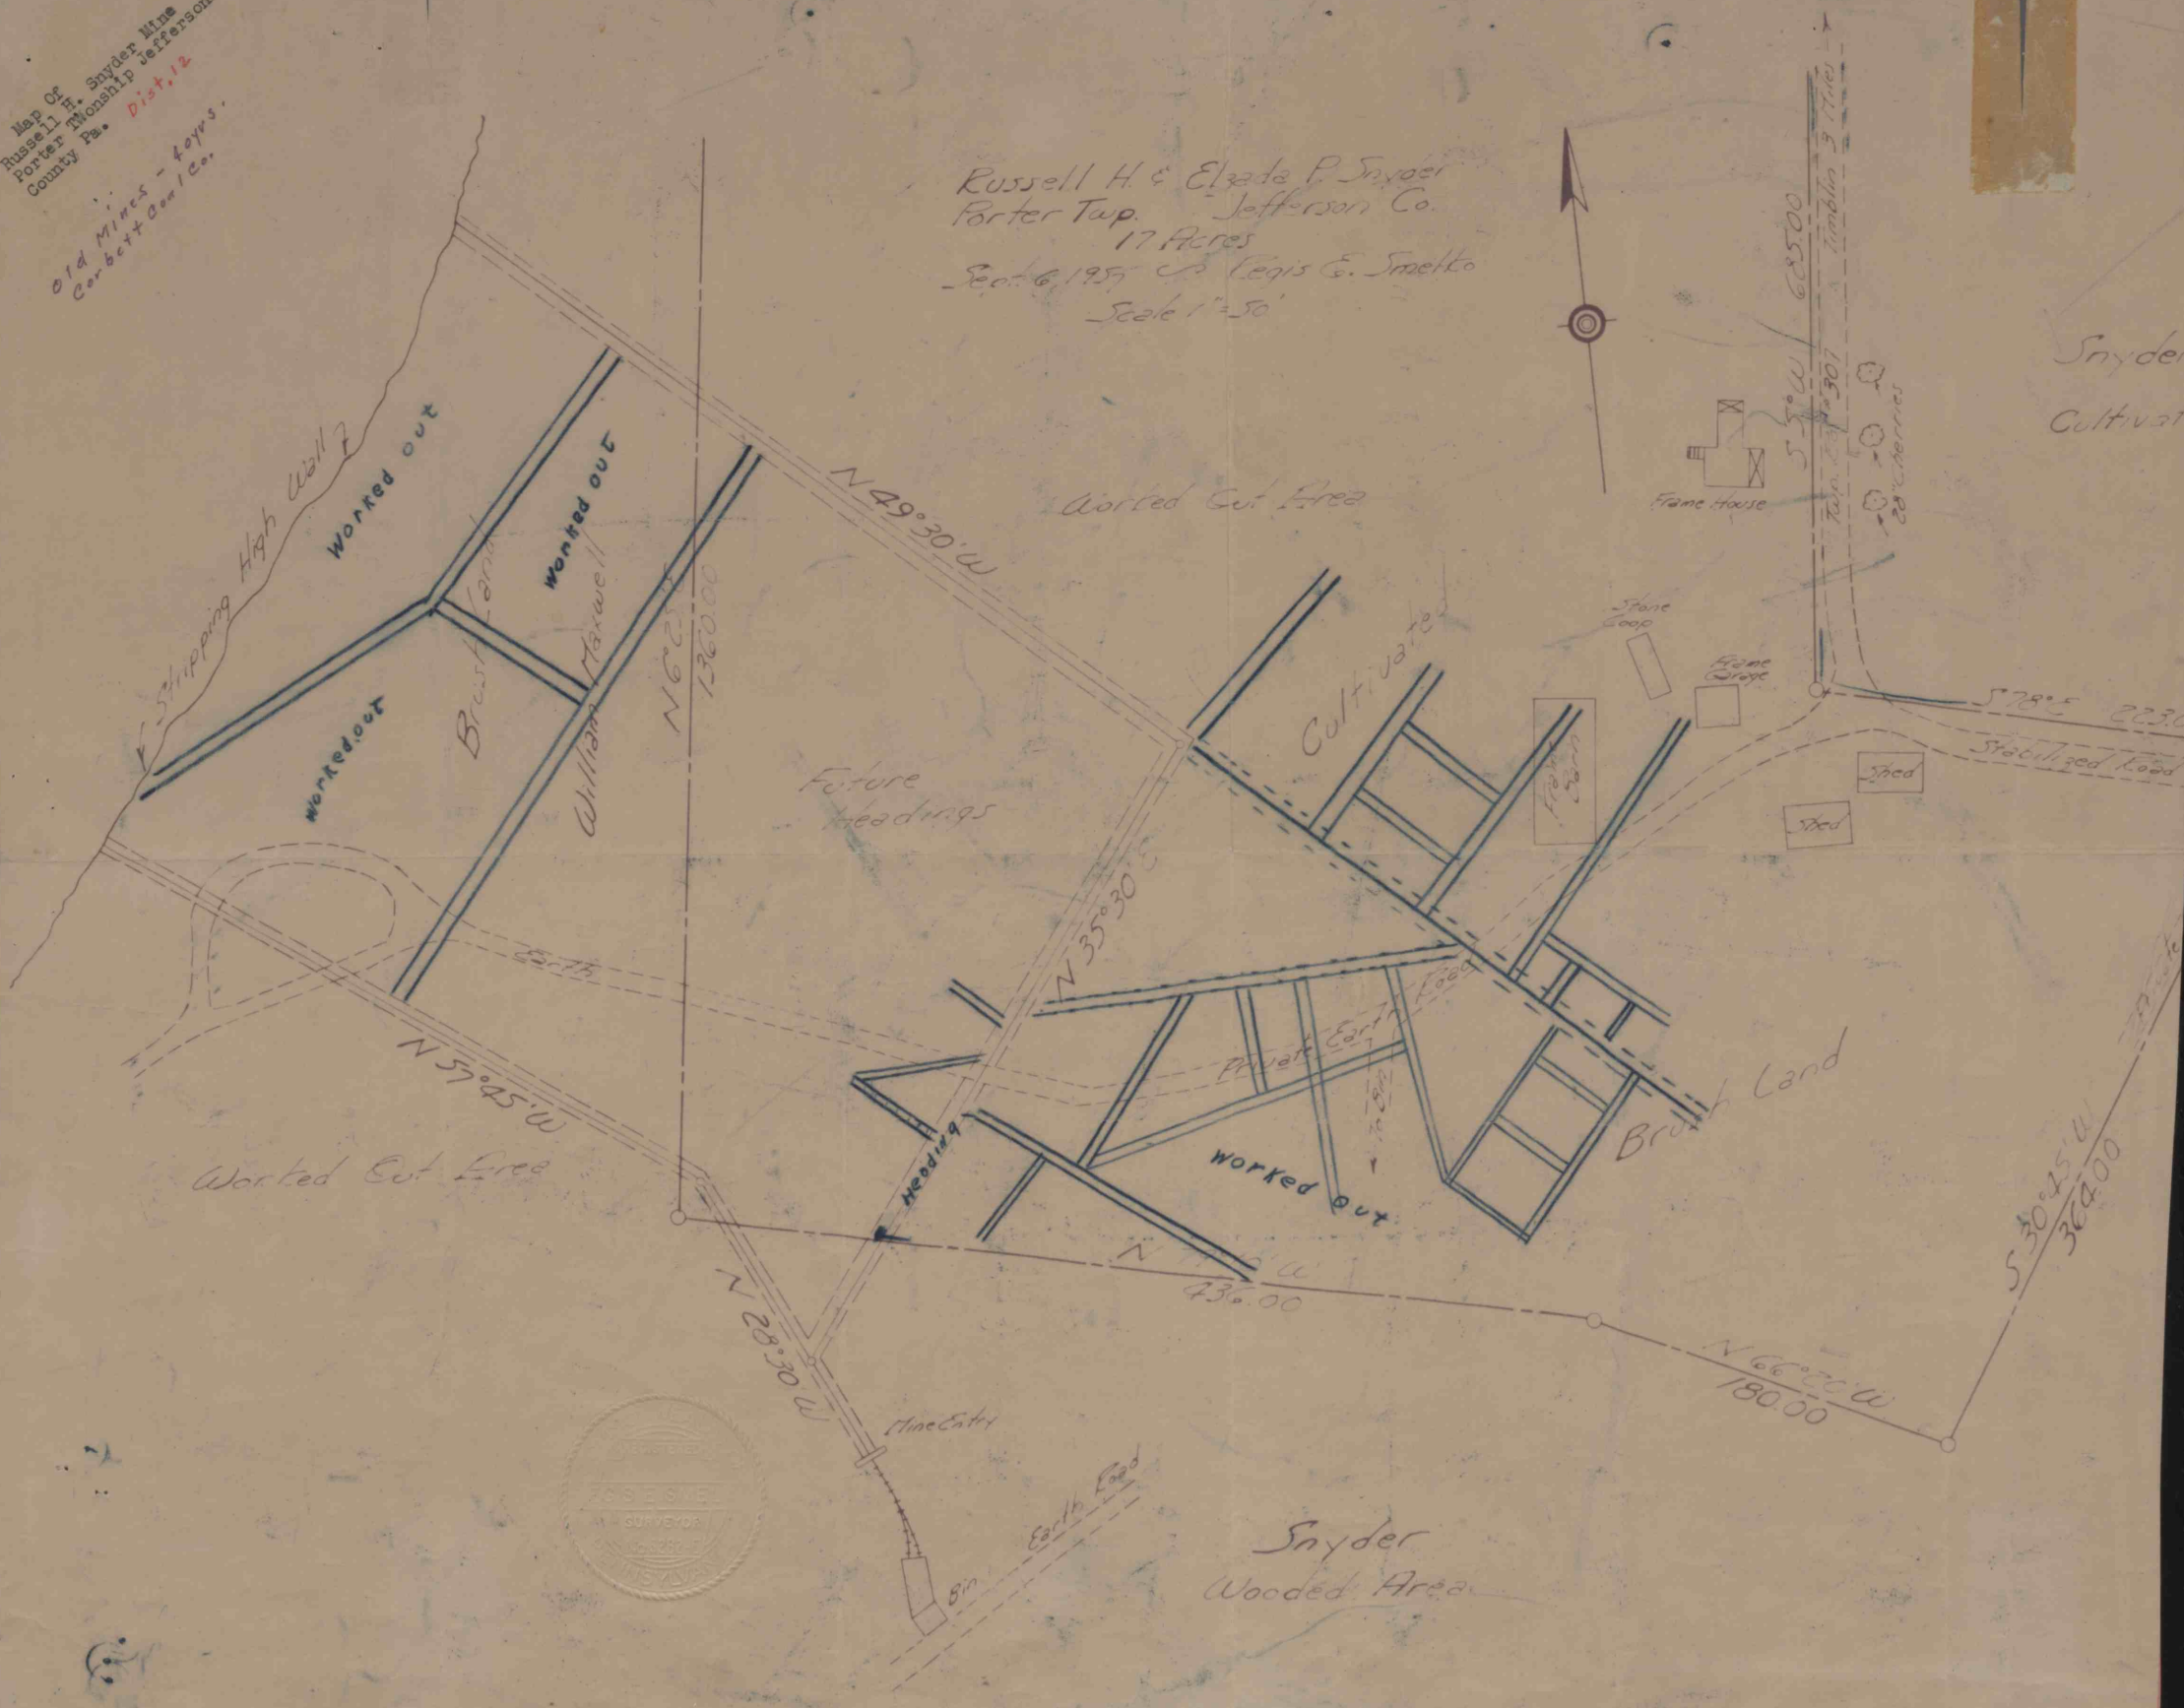

Map Of
 Russell H. Snyder Mine
 Porter Township Jefferson
 County Pa. Dist. 12
 Old Mines - 40 yrs.
 Corbett & Son Co.

Russell H. & Elzade P. Snyder
 Porter Twp. Jefferson Co.
 17 Acres
 Sect. 6 1955 Lewis E. Smetko
 Scale 1"=50'