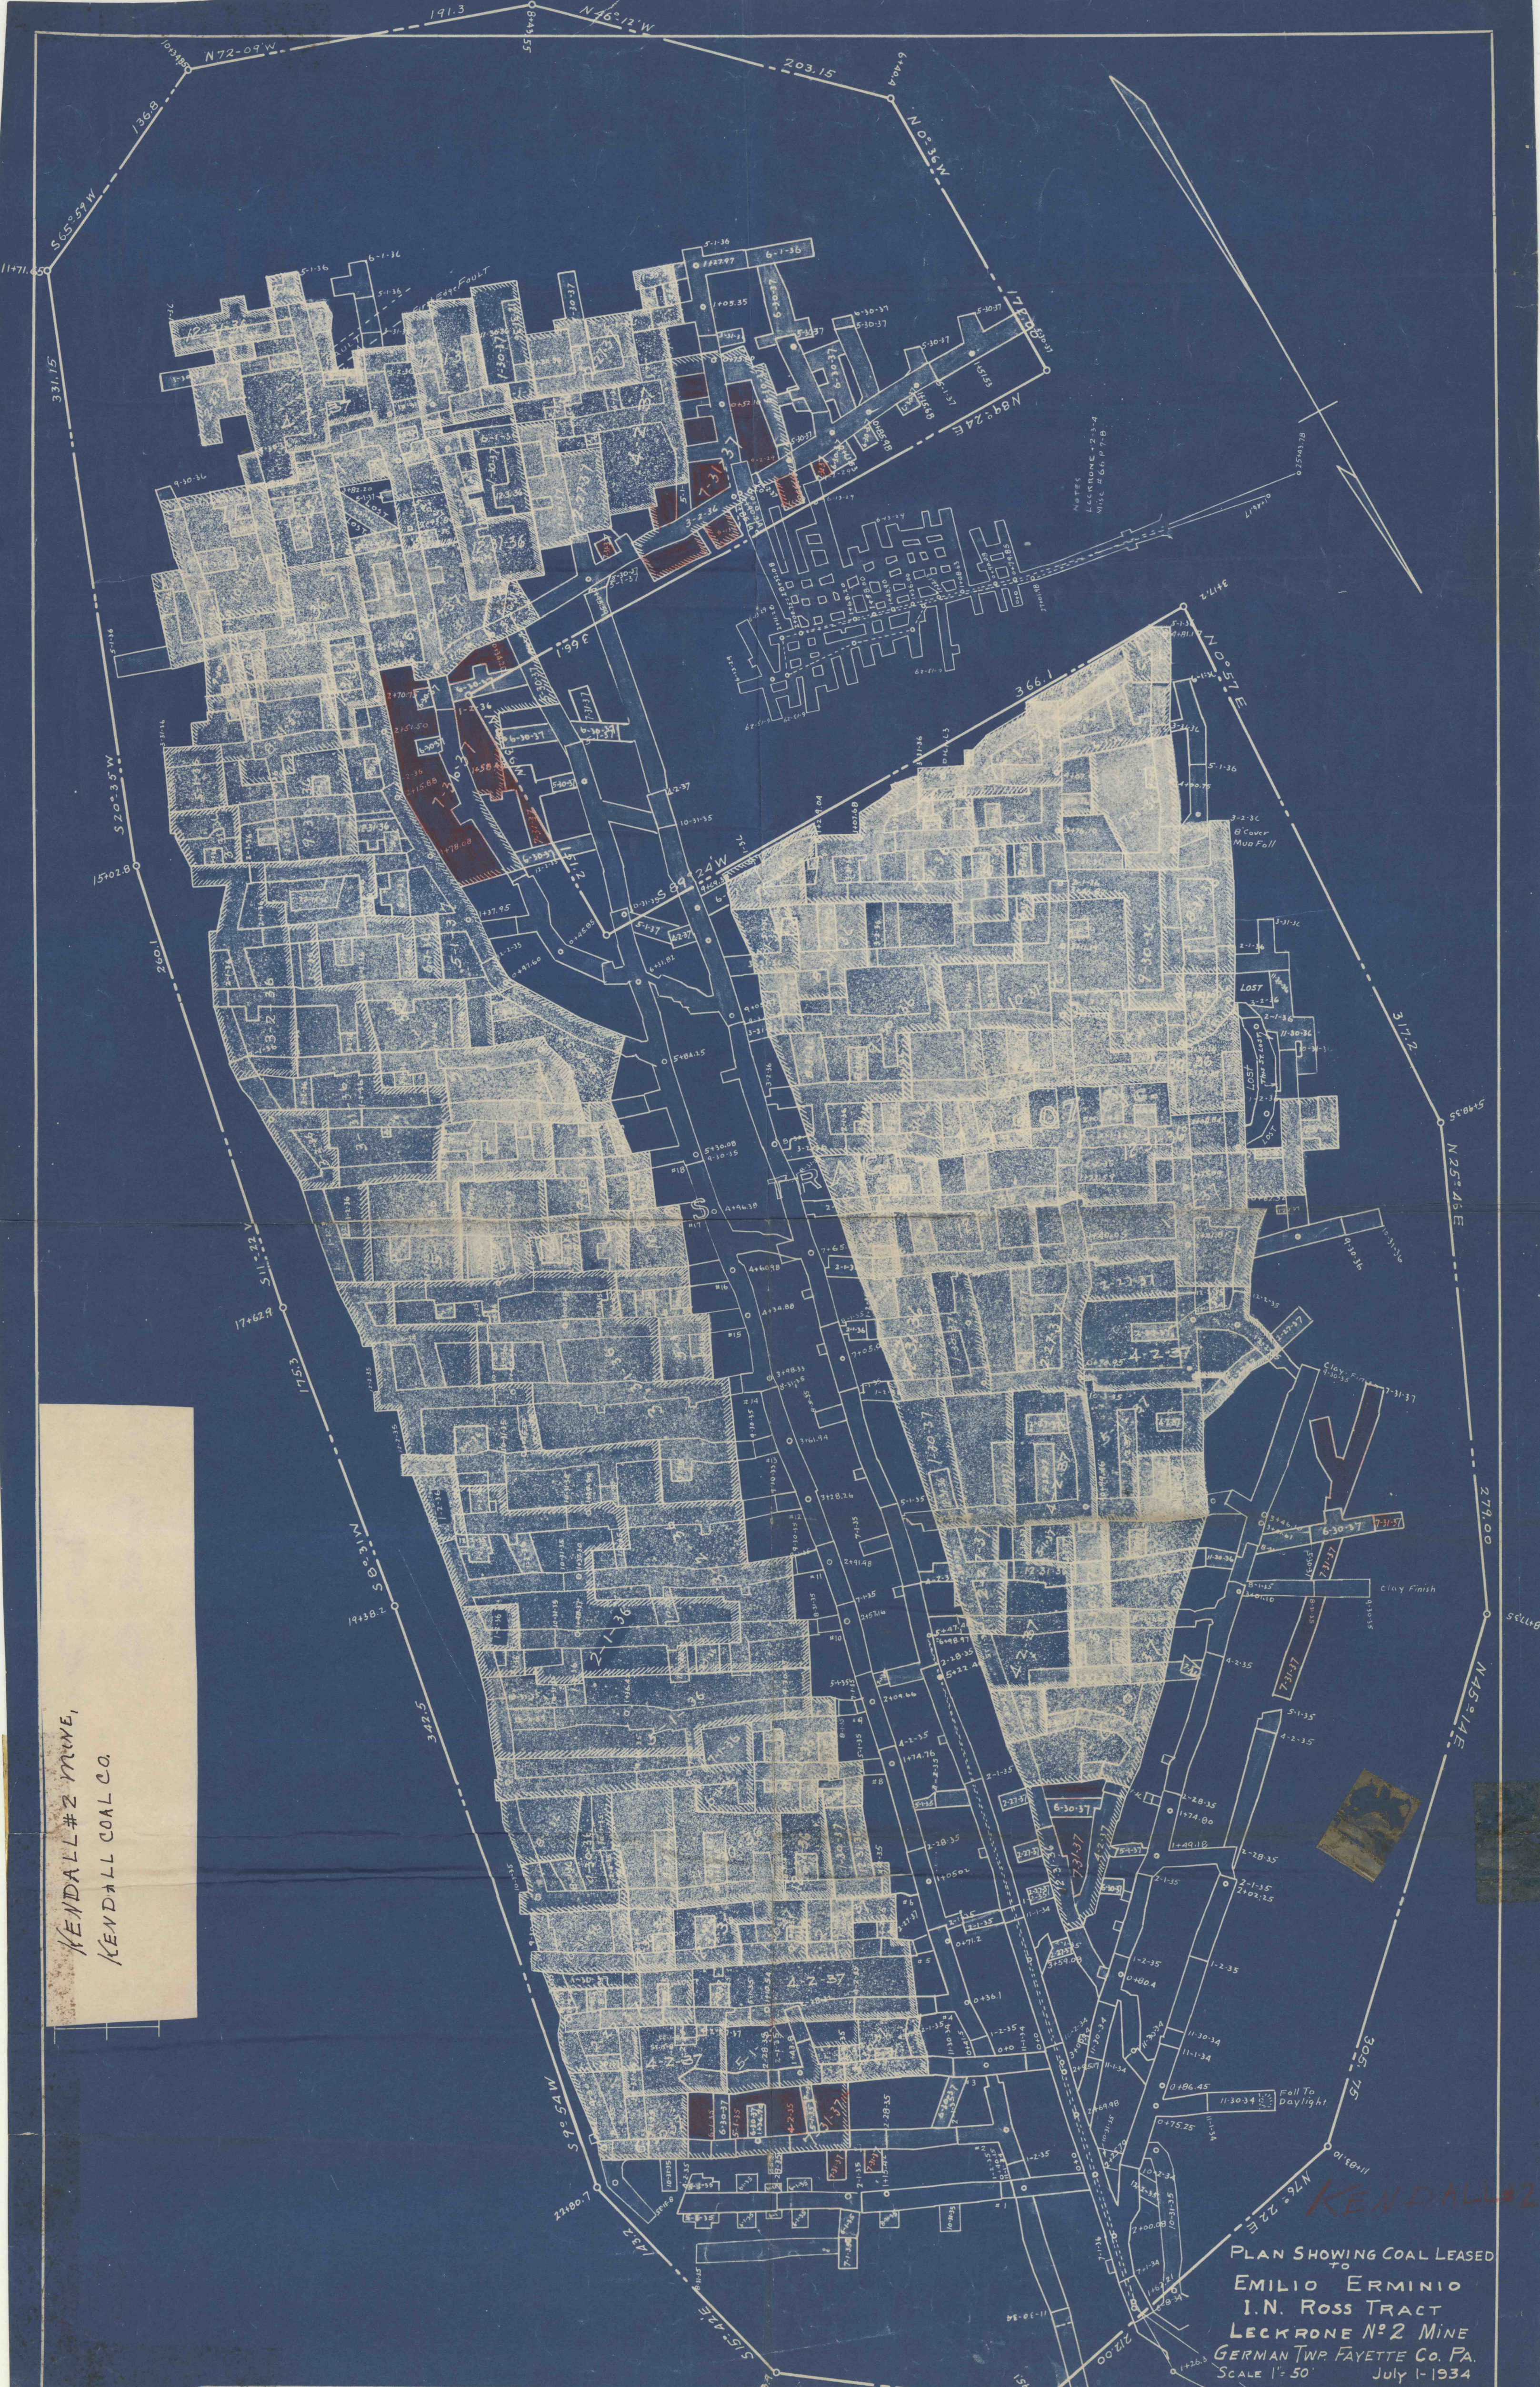

KENDALL #2 MINE,
KENDALL COAL CO.

PLAN SHOWING COAL LEASED
TO
EMILIO ERMINIO
I. N. ROSS TRACT
LECKRONE NO 2 MINE
GERMAN TWP FAYETTE CO. PA.
SCALE 1" = 50'
July 1-1934

14-C-19