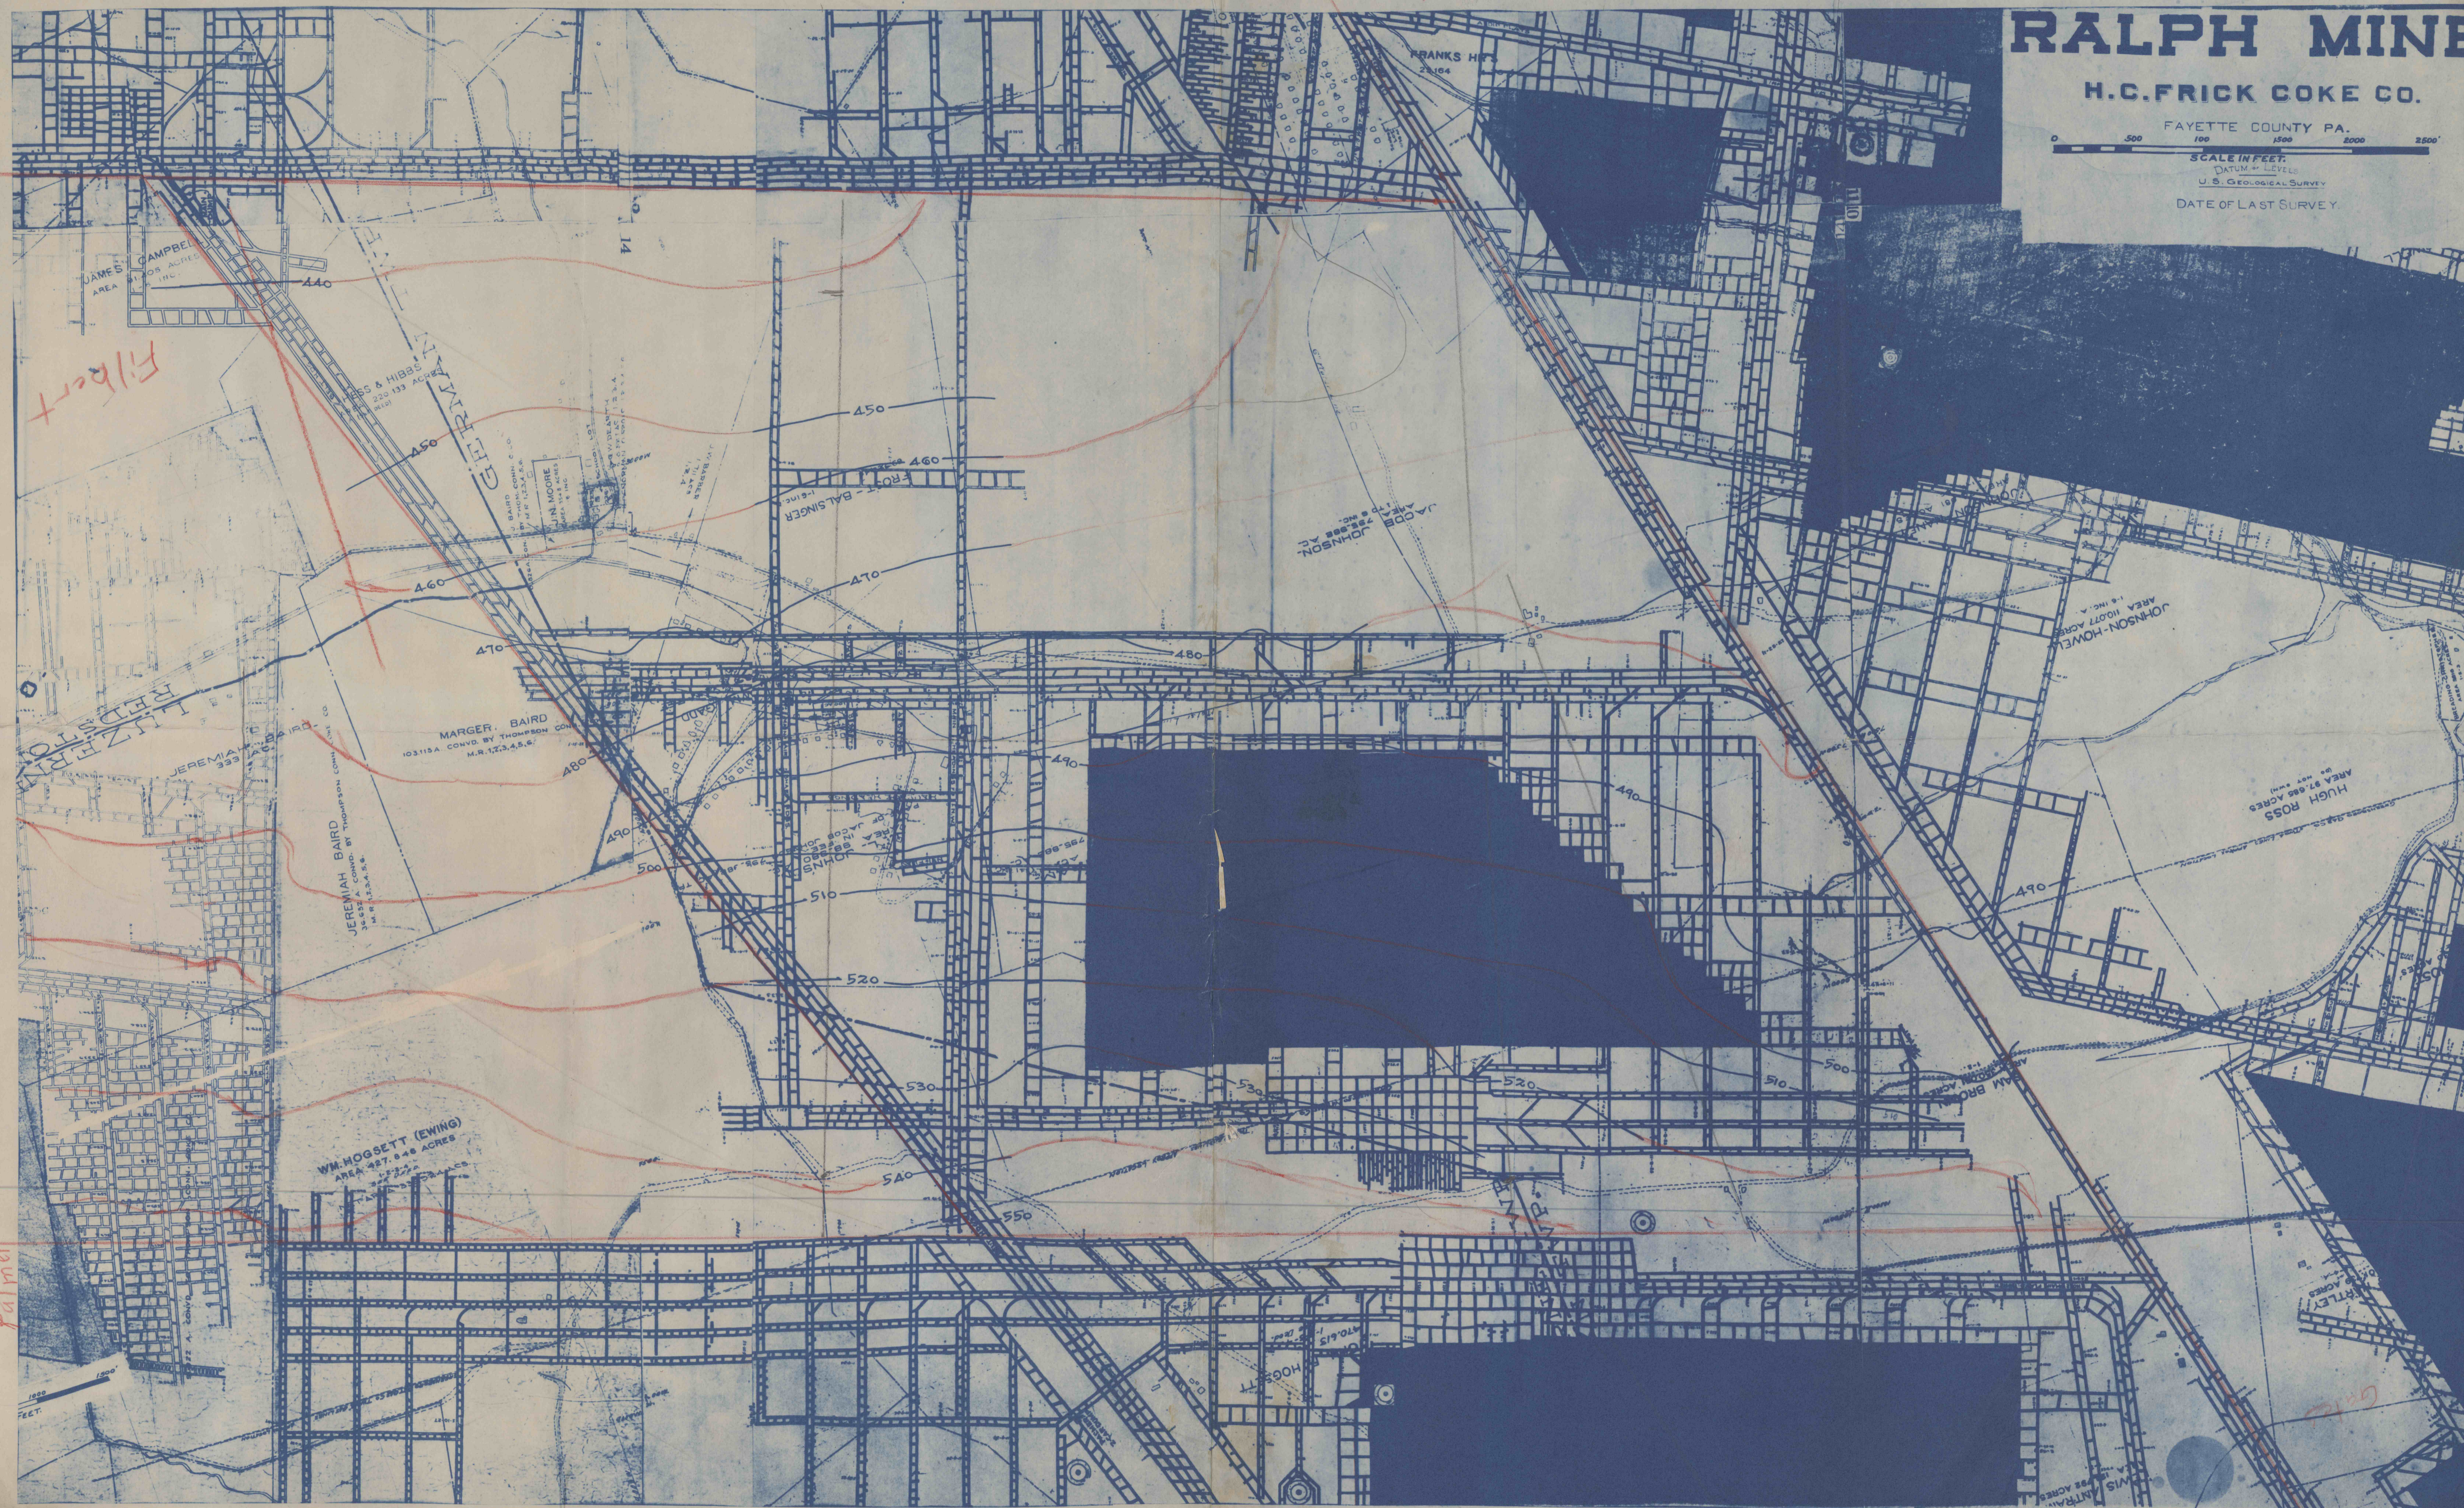

# RALPH MINE

H.C. FRICK COKE CO.

FAYETTE COUNTY PA.

SCALE IN FEET  
DATUM - LEVEL  
U.S. GEOLOGICAL SURVEY

DATE OF LAST SURVEY

Lambert

Lambert Gates

Filbert

Palmer

64

CC