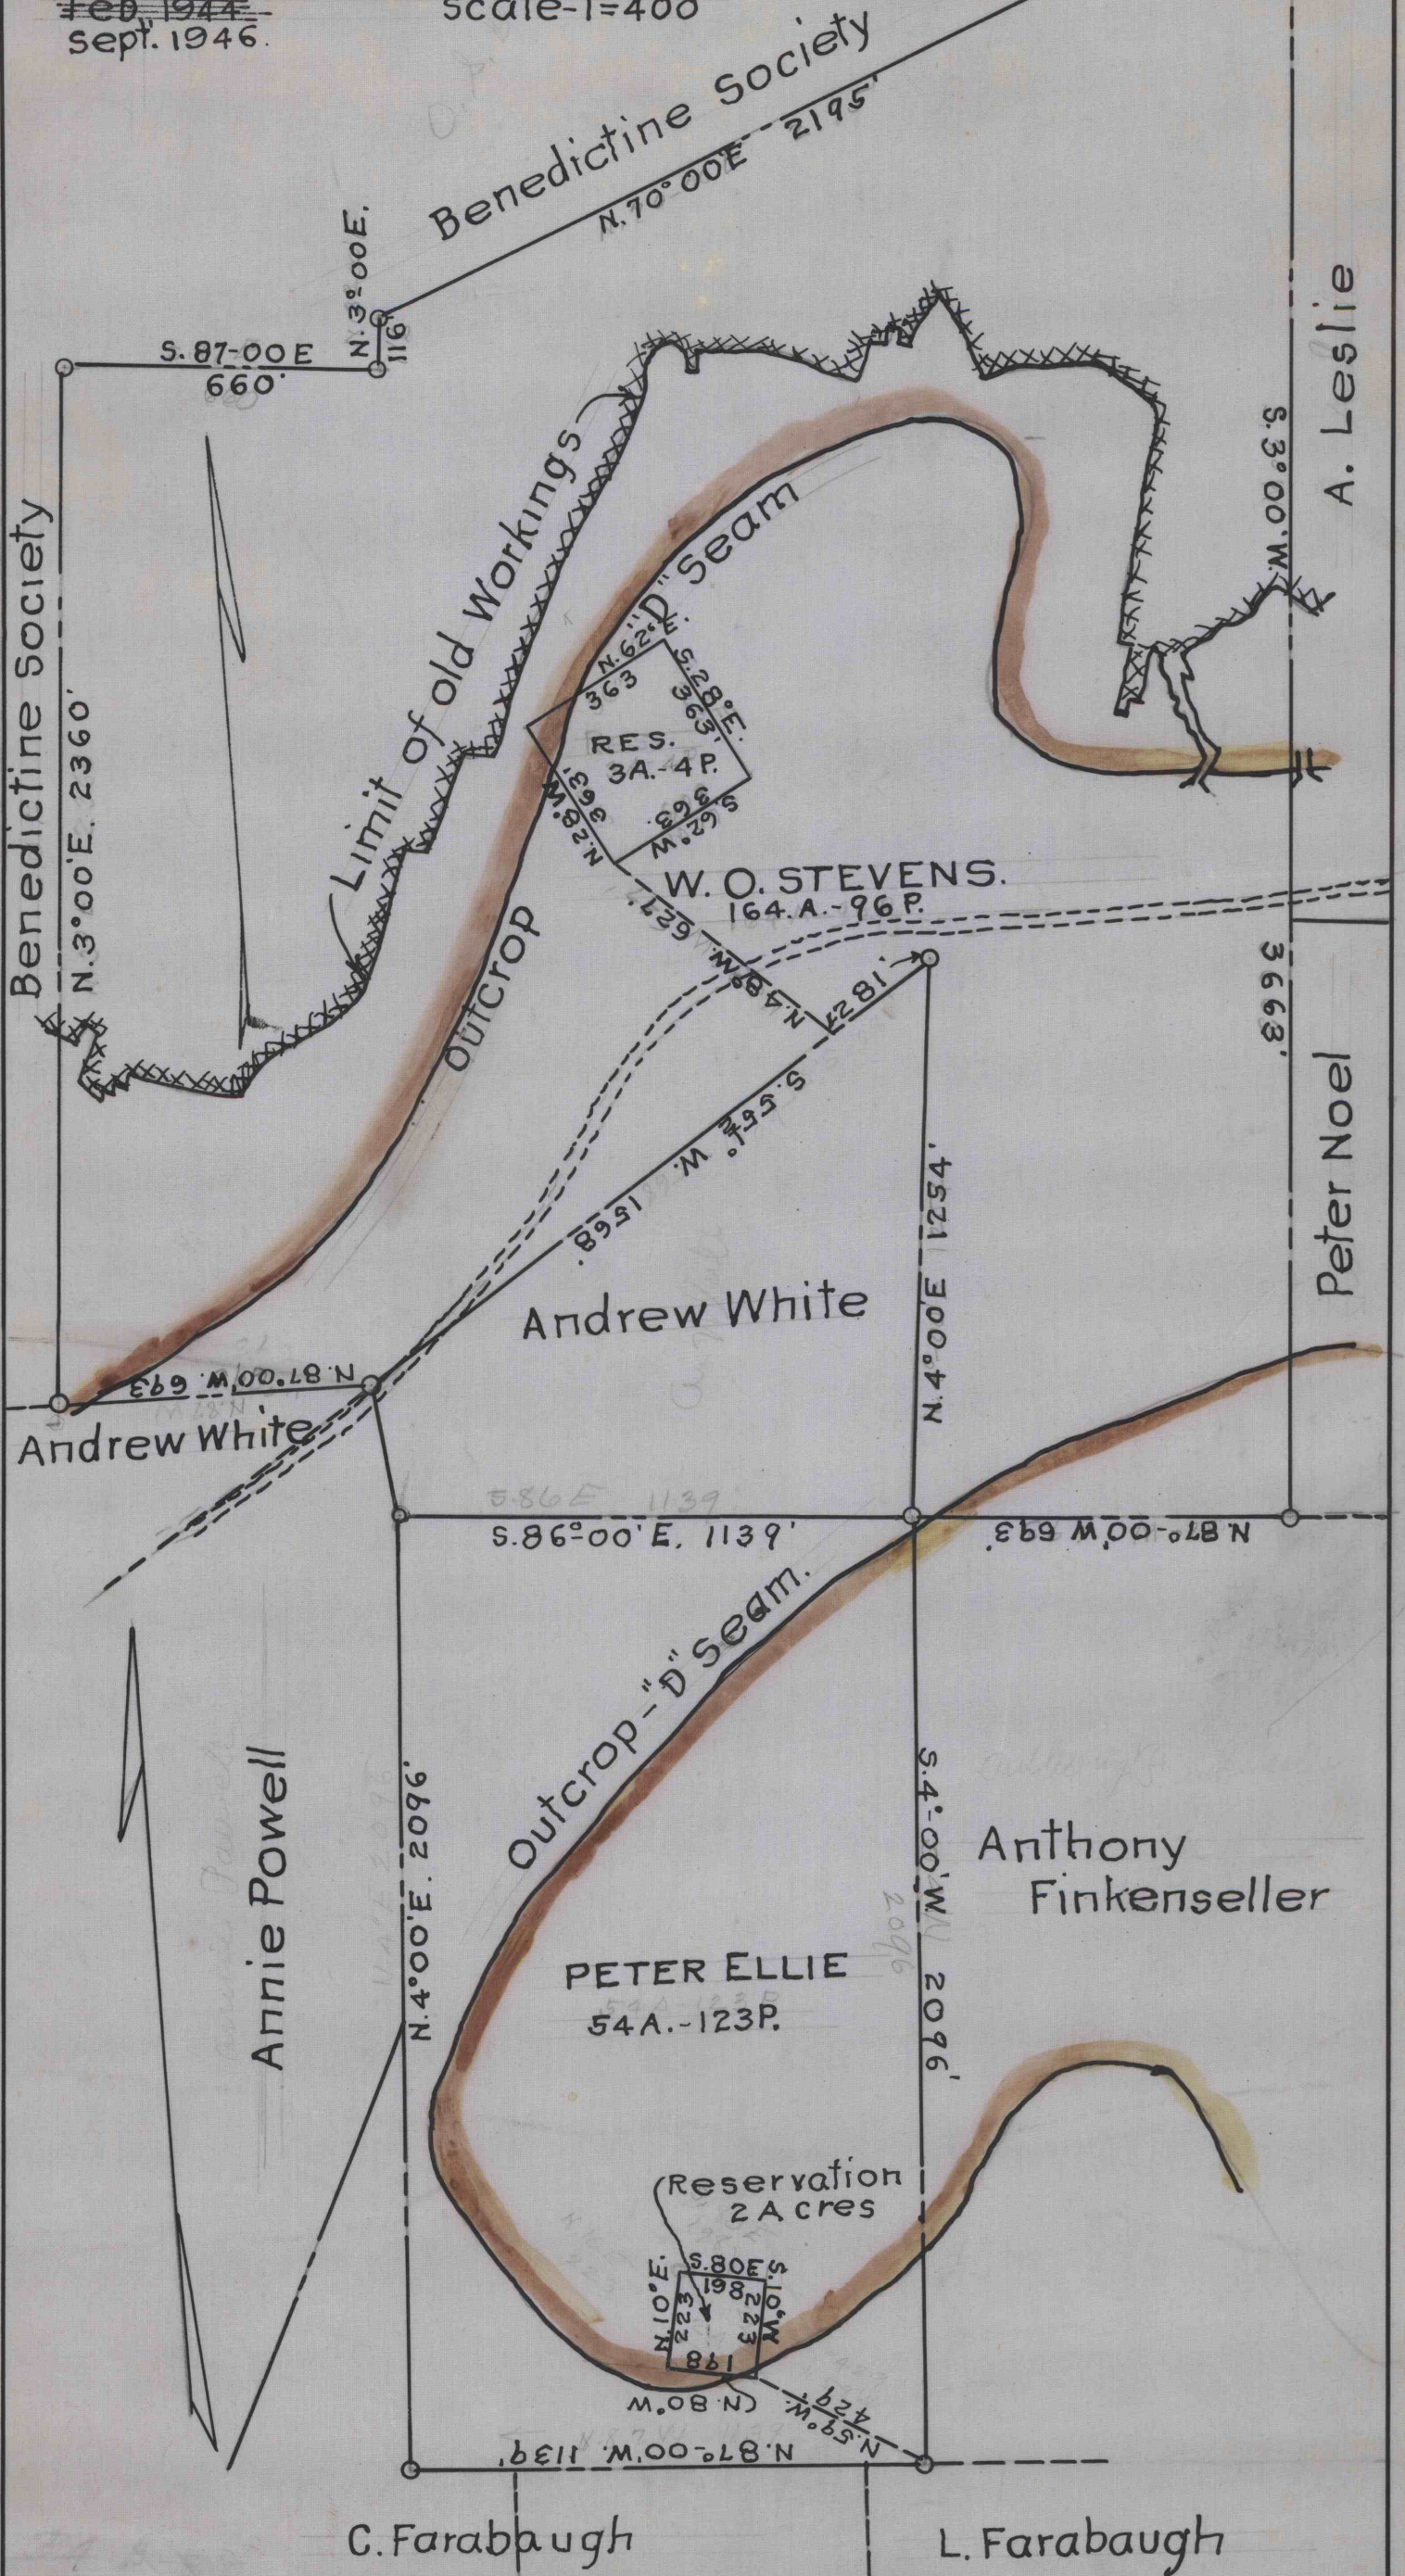

COAL LANDS IN WEST CARROLL TWP,  
 CAMBRIA COUNTY, PA.,  
 THE "D" SEAM ON WHICH IS TO BE LEASED BY  
 THE BLUBAKER COAL COMPANY & PHILIP N. SHETTIG  
 TO FRANK B. WOOD, JR.

~~Feb. 1944~~  
 sept. 1946.

scale - 1" = 400'

34-B-80

R-54177  
 R-4163