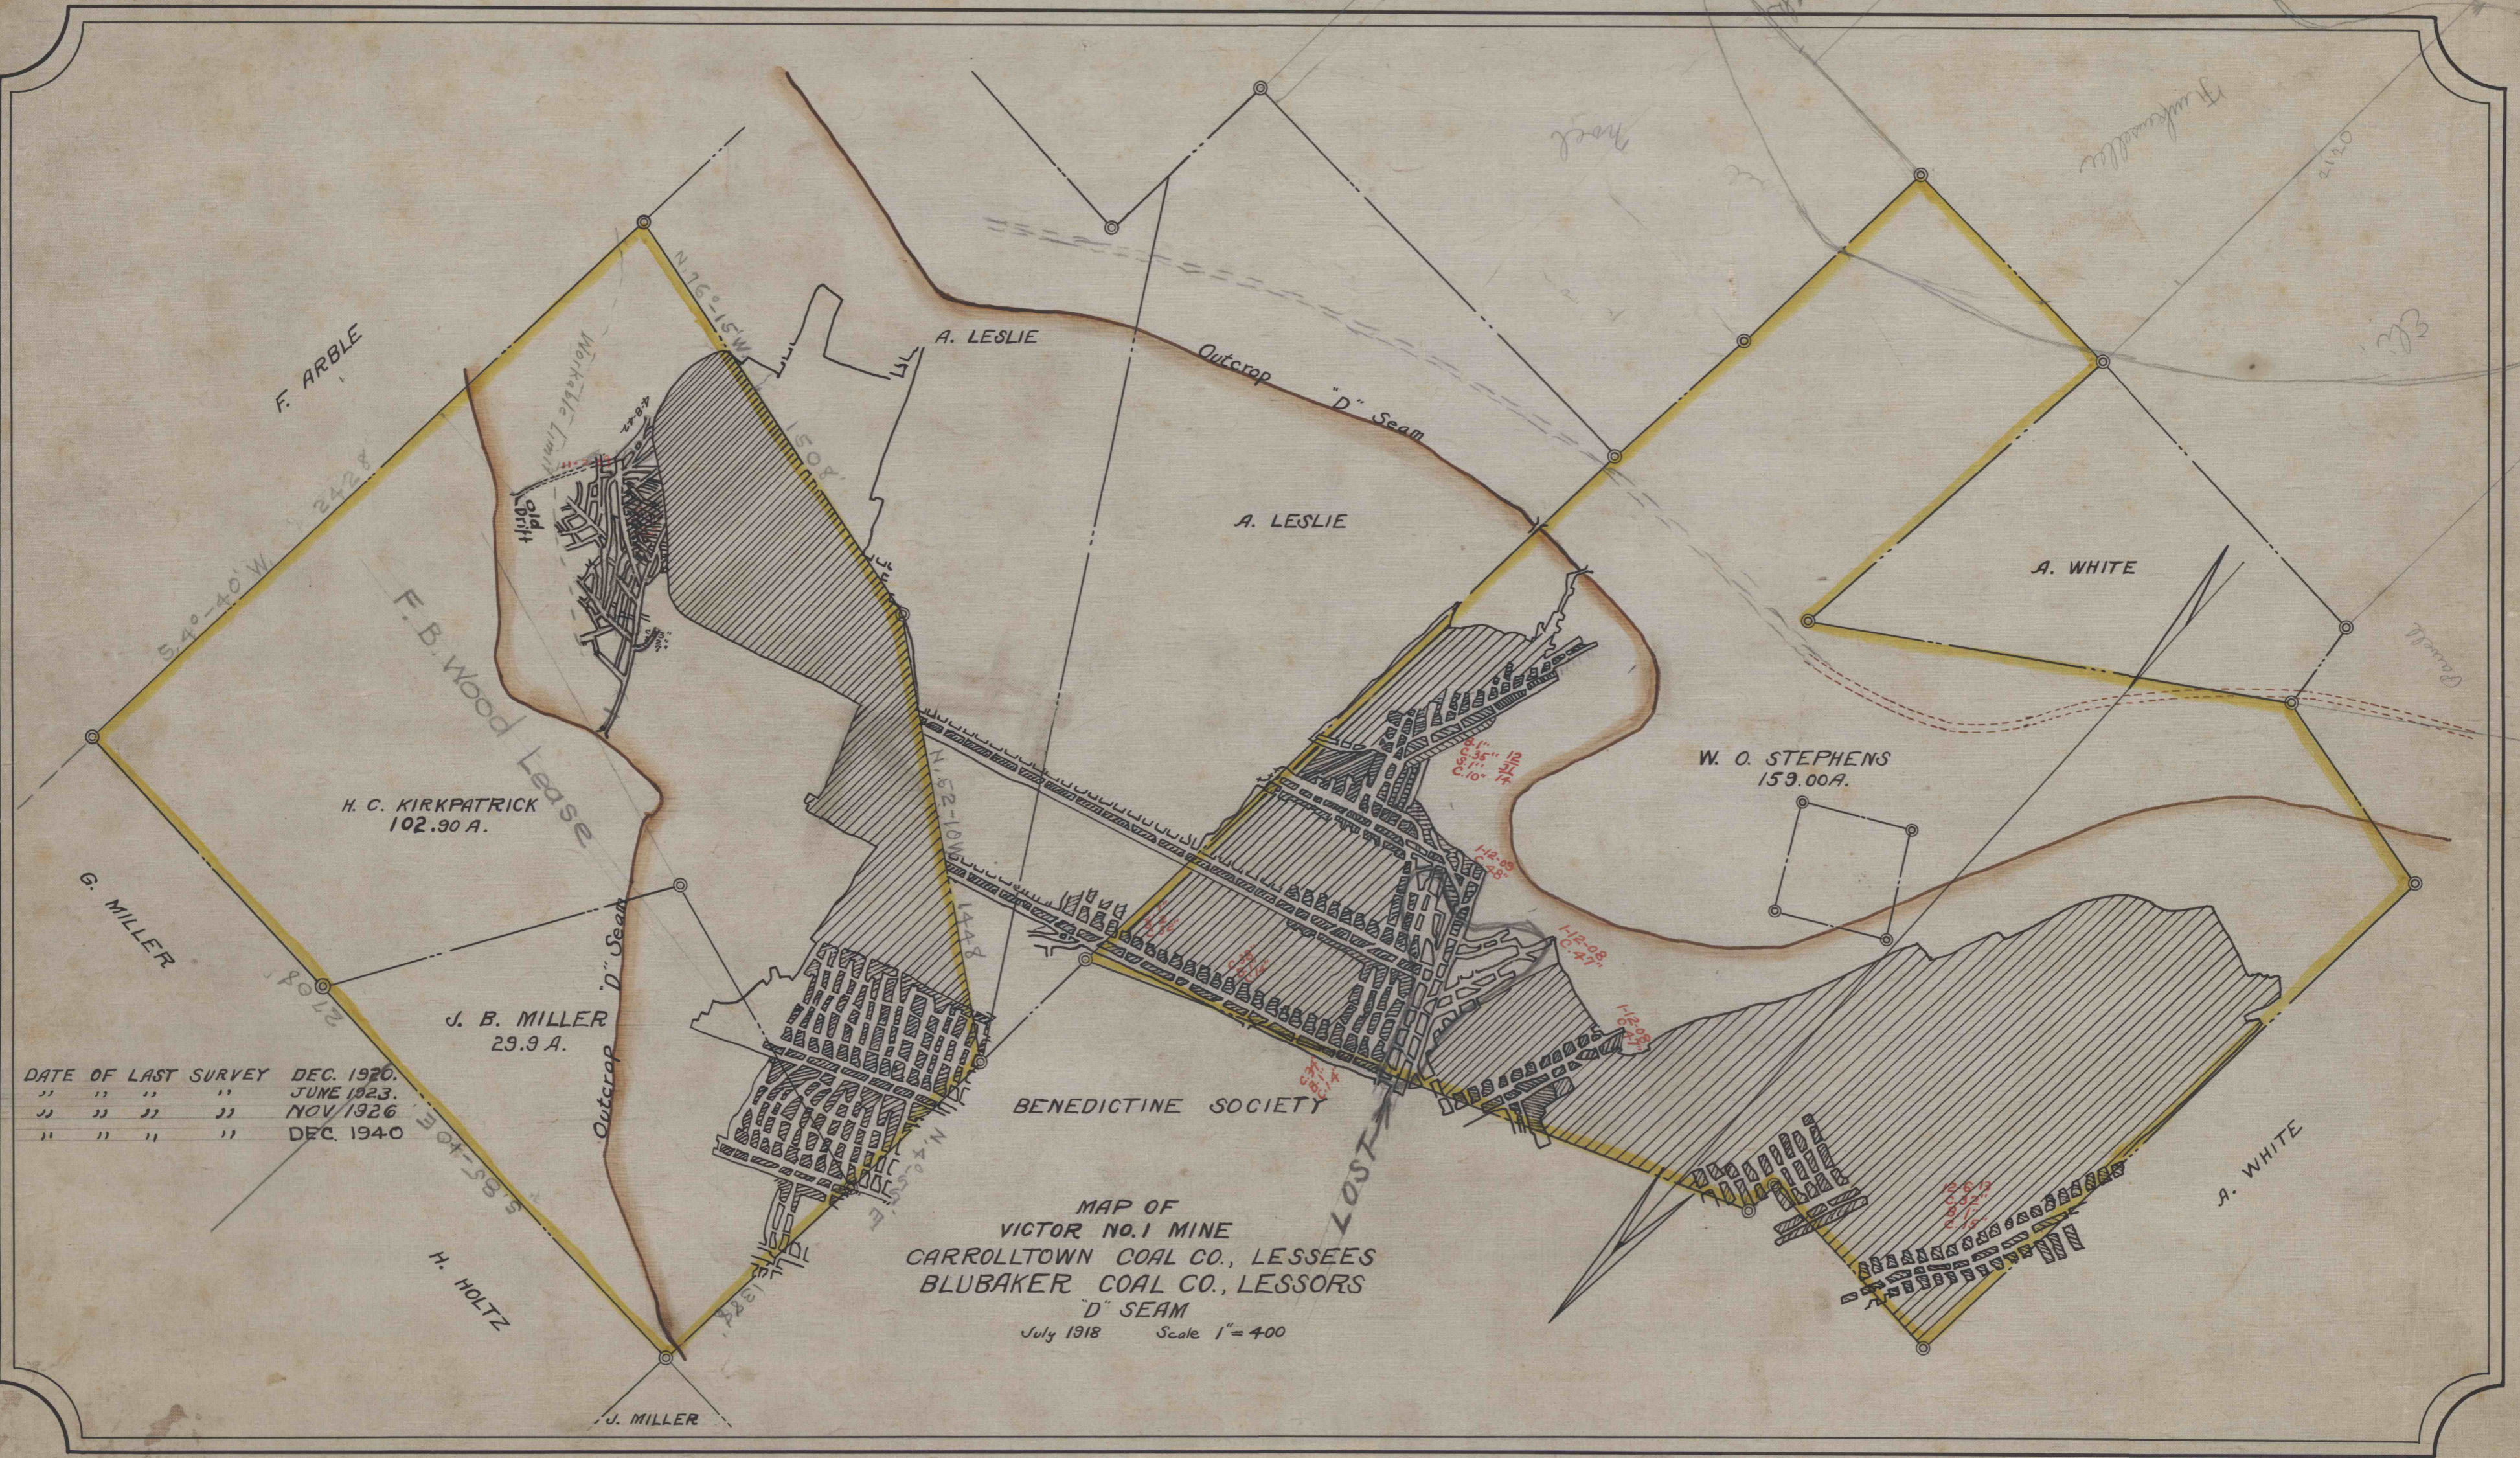

34-A-8

DATE OF LAST SURVEY	DEC. 1920.
" " " "	JUNE 1923.
" " " "	NOV 1926
" " " "	DEC. 1940

MAP OF
 VICTOR NO. 1 MINE
 CARROLLTOWN COAL CO., LESSEES
 BLUBAKER COAL CO., LESSORS
 "D" SEAM
 July 1918 Scale 1" = 400