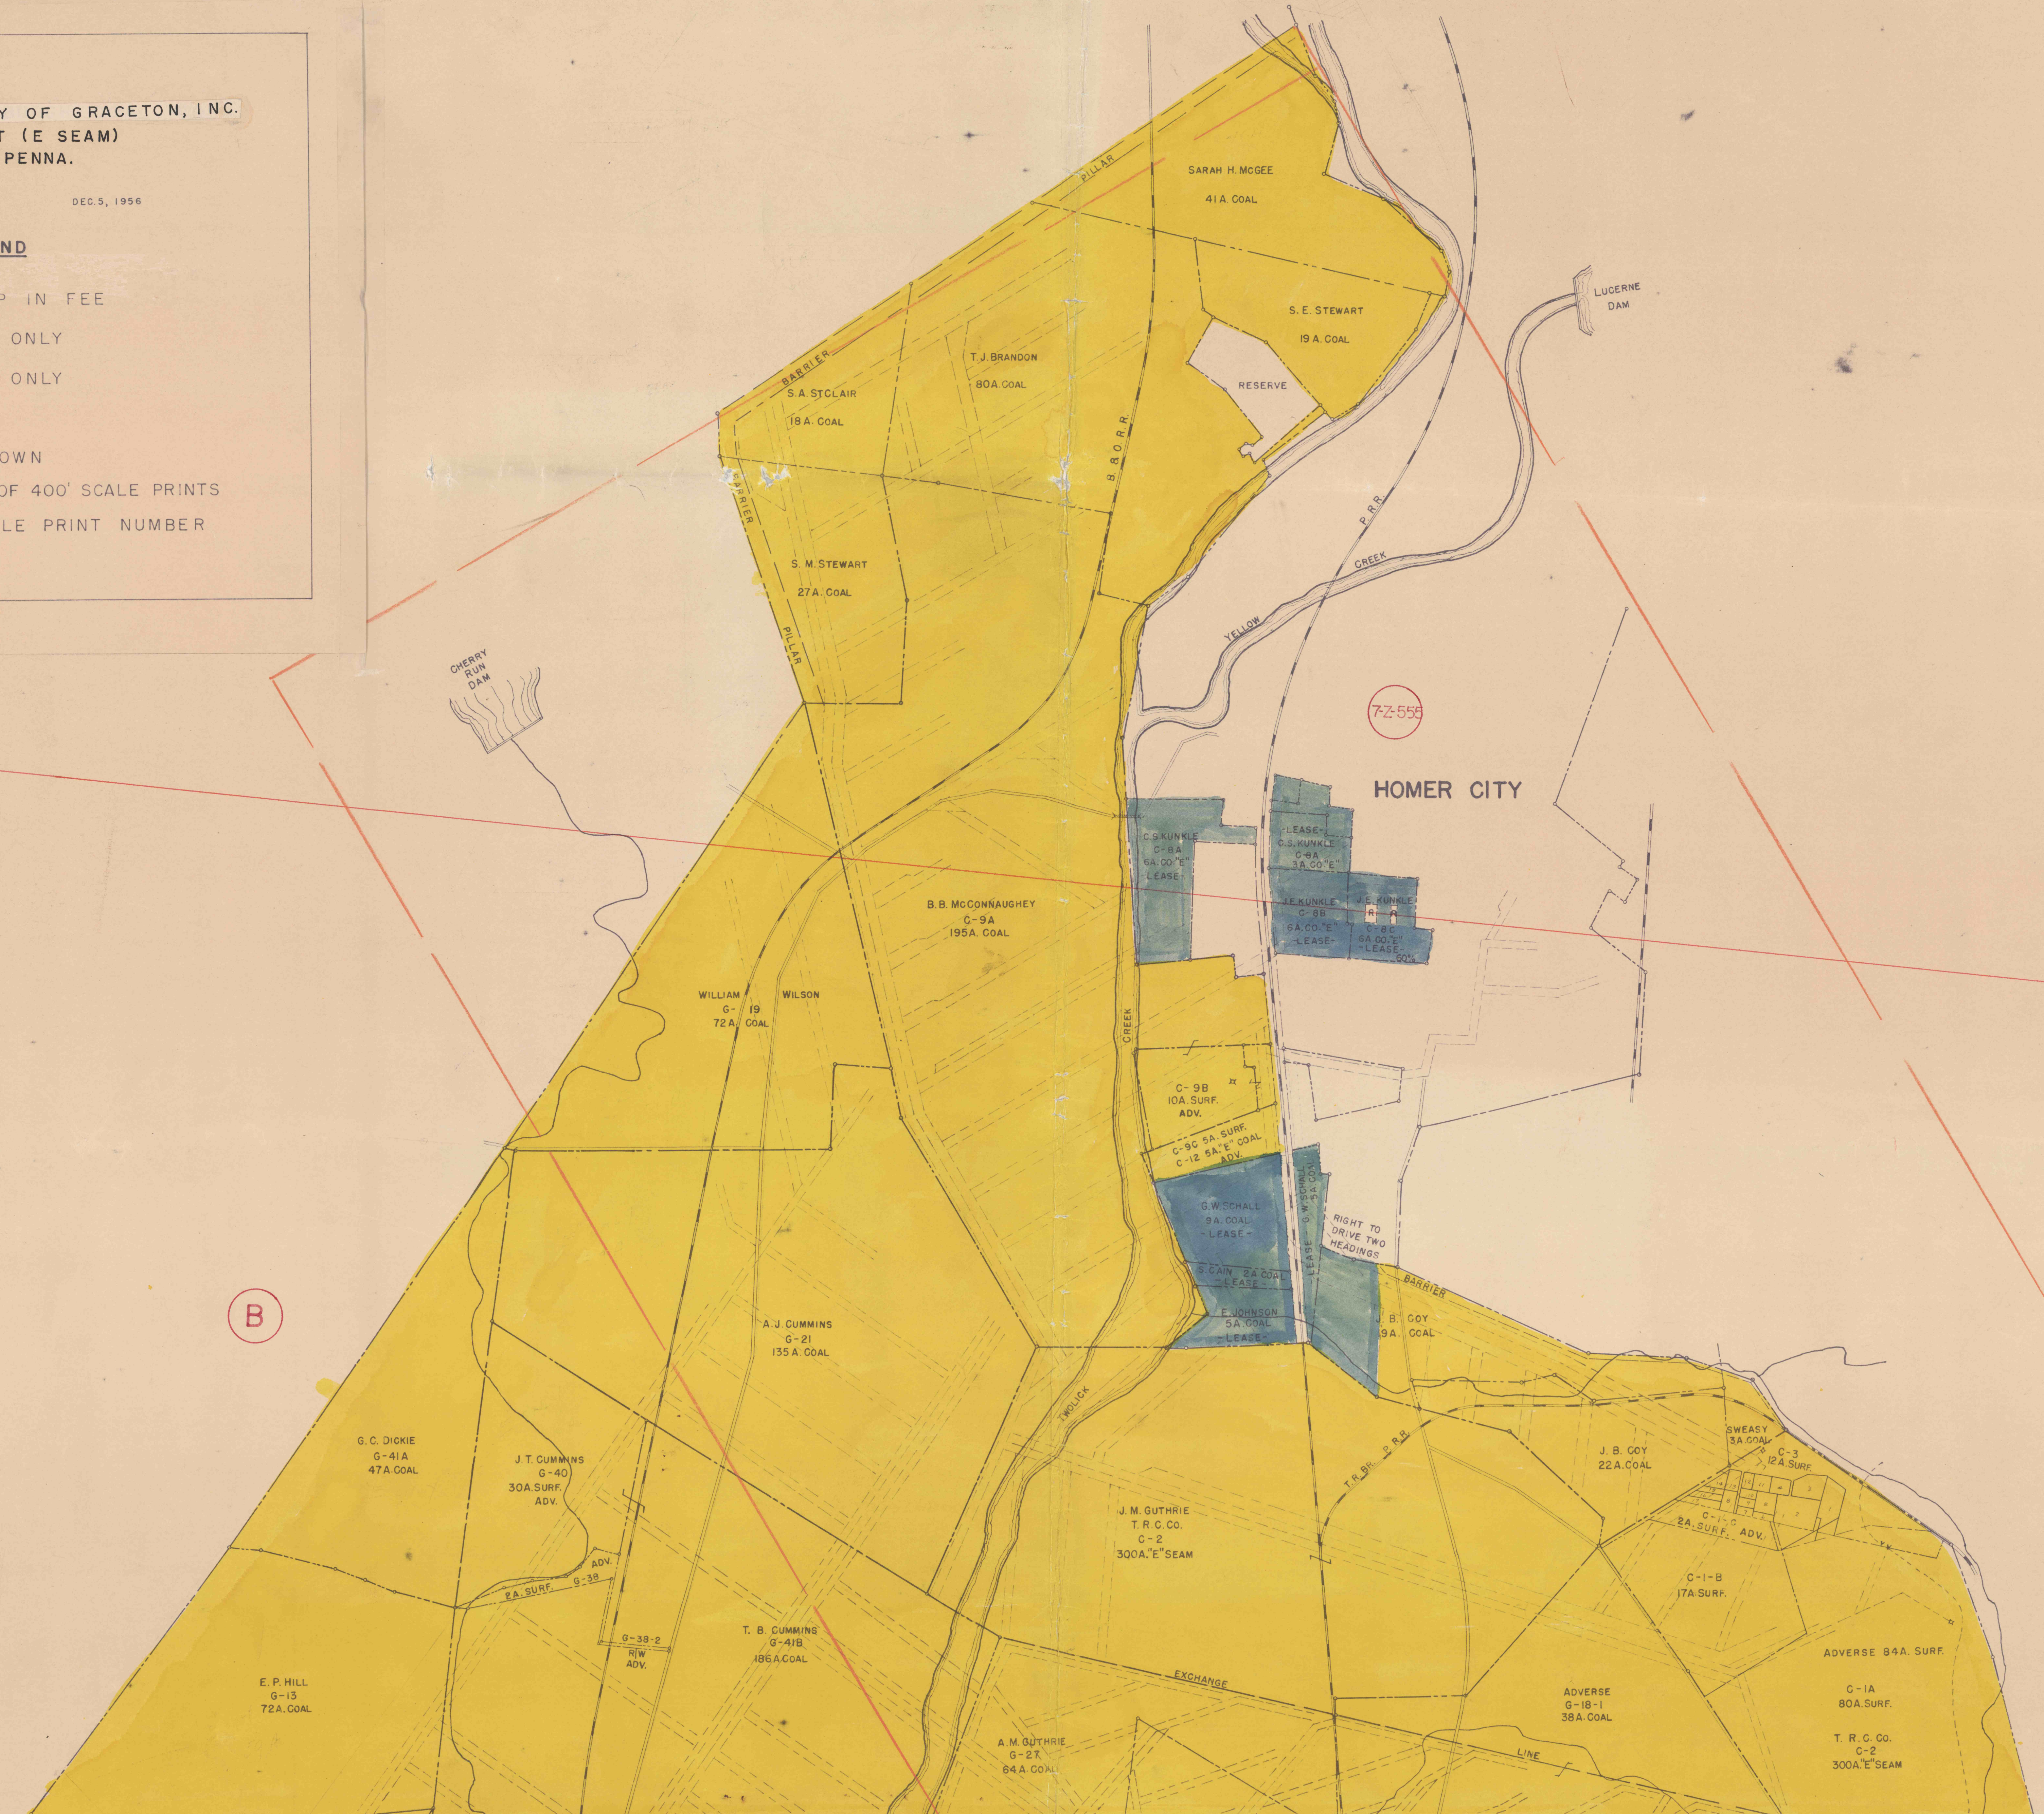

COAL MINING COMPANY OF GRACETON, INC.  
 UPPER FREEPORT (E SEAM)  
 INDIANA CO., PENNA.

SCALE 1" = 400' DEC. 5, 1956

LEGEND

- OWNERSHIP IN FEE
- MINERAL ONLY
- SURFACE ONLY
- LEASE
- DO NOT OWN
- OUTLINE OF 400' SCALE PRINTS
- 8 400' SCALE PRINT NUMBER

July 1921  
 Coal Mining Co. Of Graceton, Inc.  
 Indiana Co. Upper Freeport (E Seam)  
 Rochester & Pittsburgh Coal Co.  
 Dec. 5, 1956

(B)

(7-7-555)

HOMER CITY

RIGHT TO DRIVE TWO HEADINGS

EXCHANGE

LINE