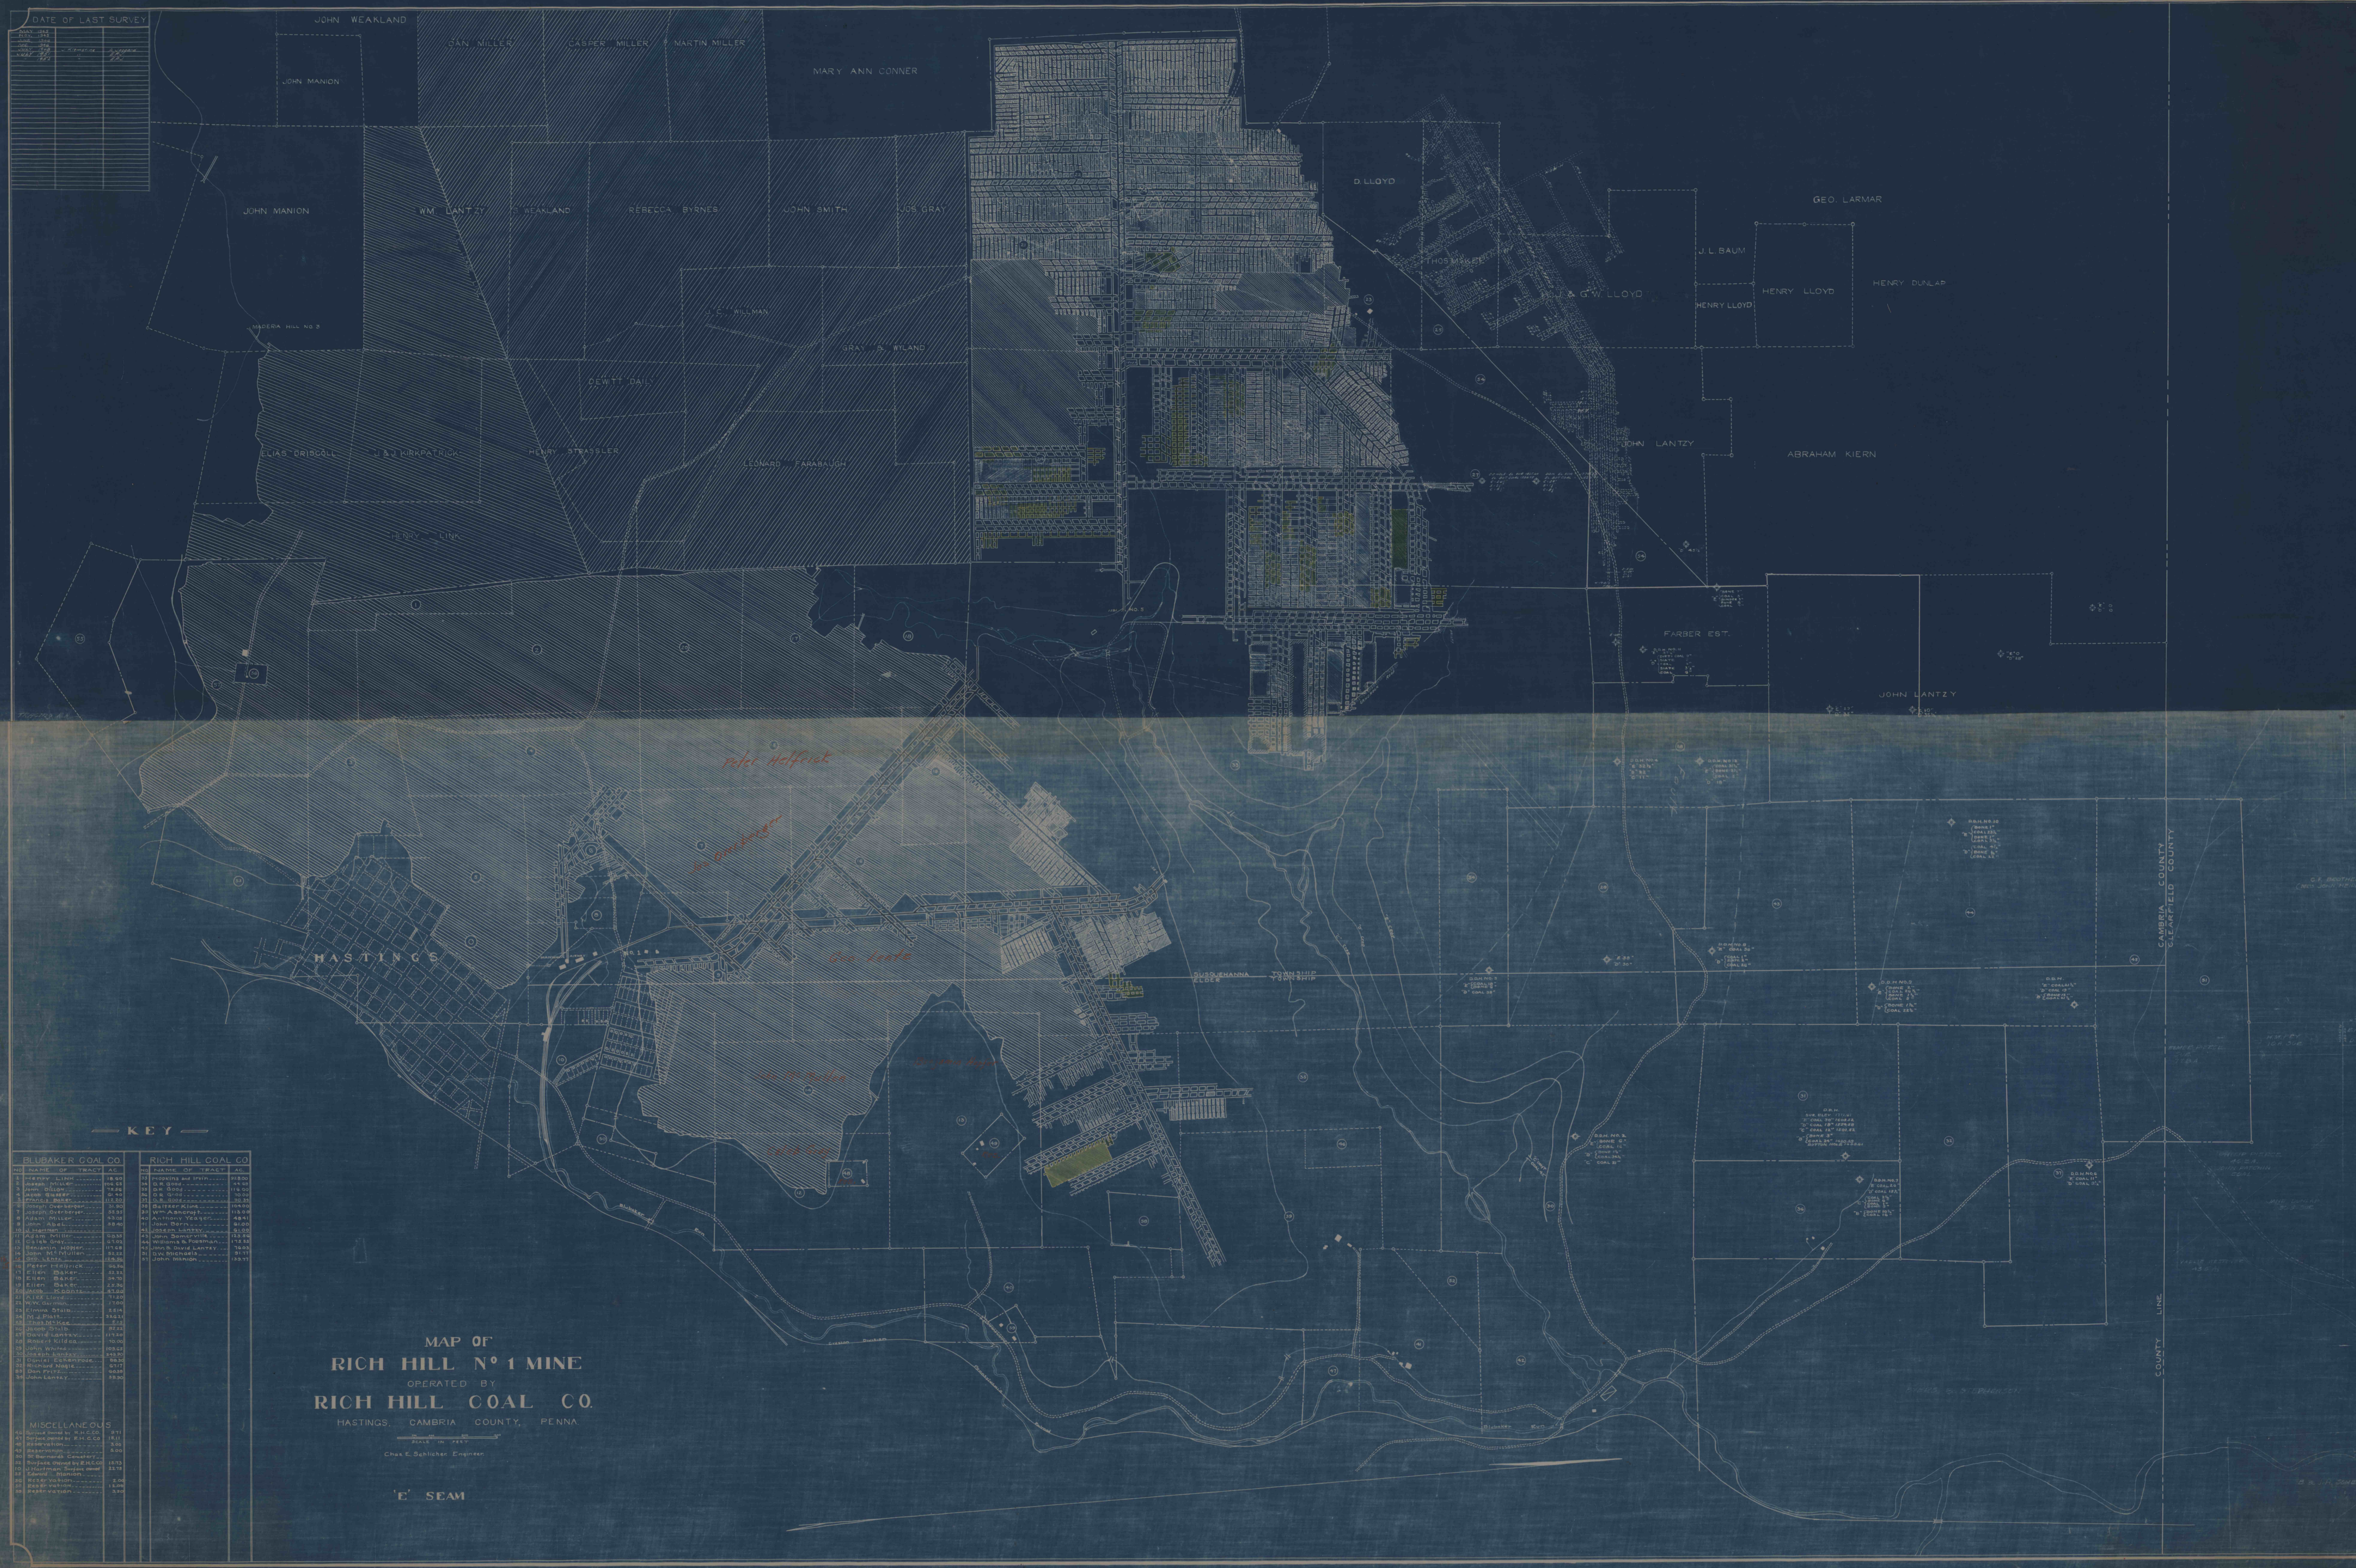

DATE OF LAST SURVEY	BY	REMARKS
1895	...	...
1900	...	...
1905	...	...
1910	...	...
1915	...	...
1920	...	...
1925	...	...
1930	...	...
1935	...	...
1940	...	...
1945	...	...
1950	...	...
1955	...	...
1960	...	...
1965	...	...
1970	...	...
1975	...	...
1980	...	...
1985	...	...
1990	...	...
1995	...	...
2000	...	...
2005	...	...
2010	...	...
2015	...	...
2020	...	...

**MAP OF
RICH HILL NO. 1 MINE**
OPERATED BY
RICH HILL COAL CO.
HASTINGS, CAMBRIA COUNTY, PENNA.

Scale: 1" = 100'
Chas. E. Schlicher, Engineer

E' SEAM

CAMBRIA COUNTY
CLEARFIELD COUNTY
COUNTY LINE