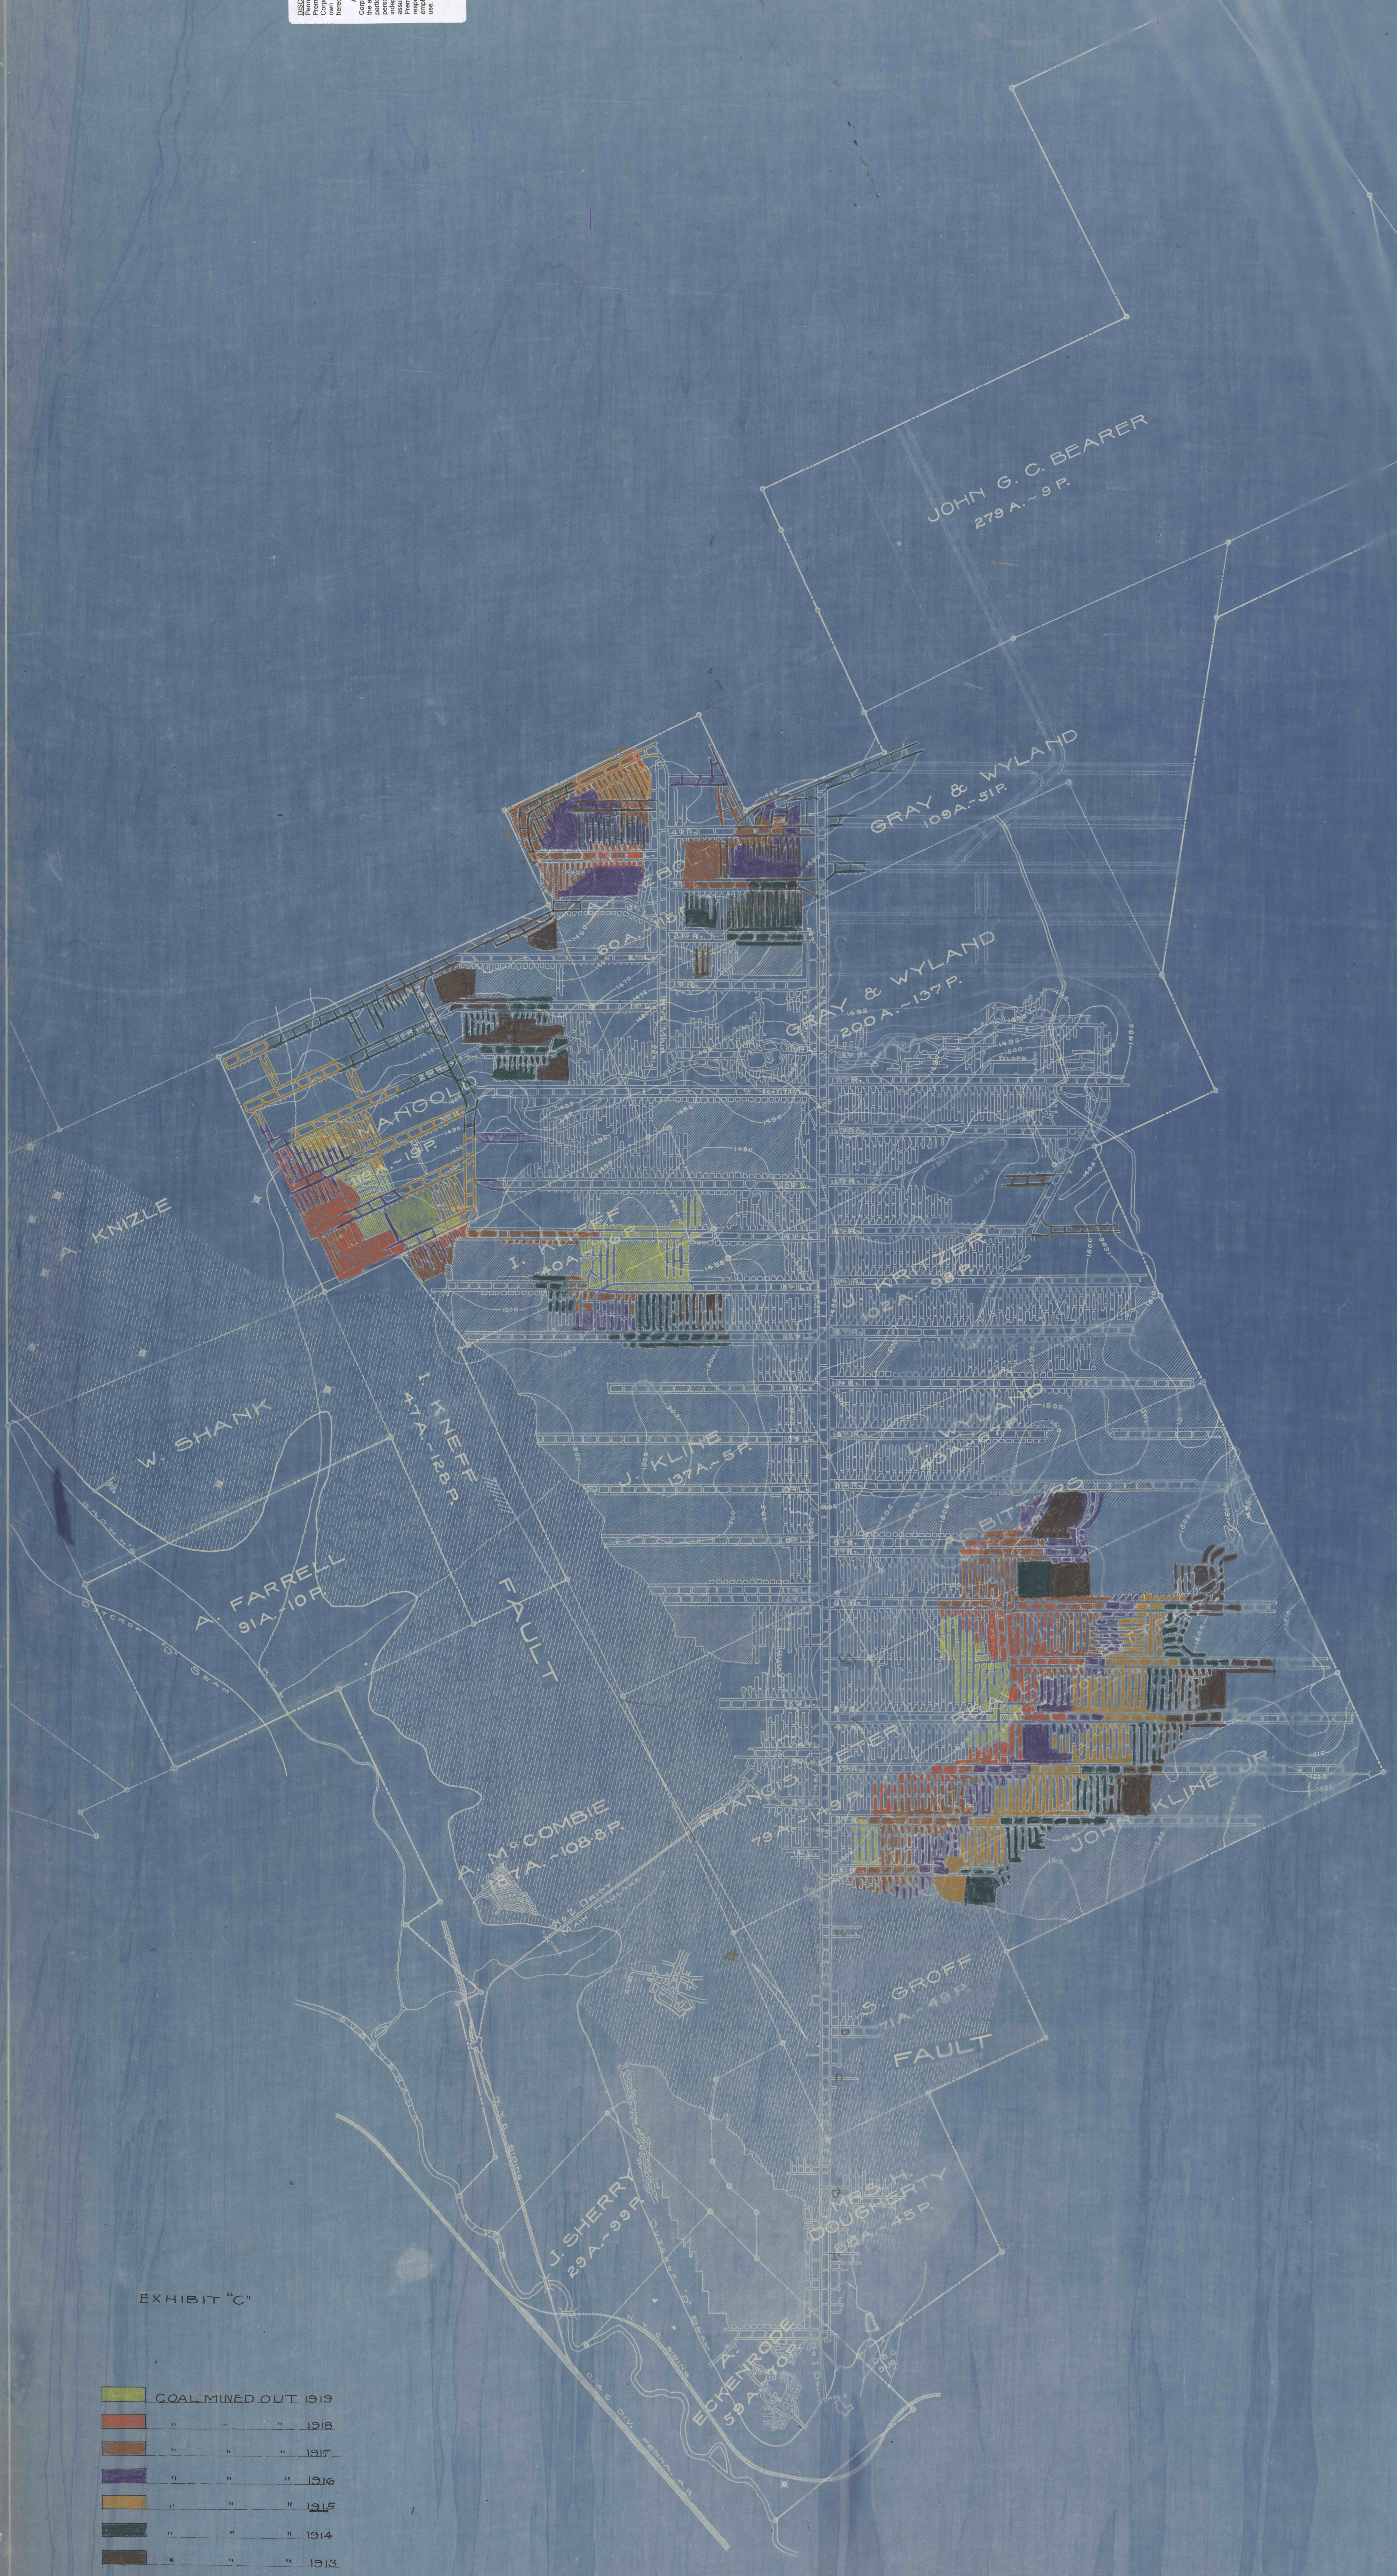

EXHIBIT "C"

Light Green	COAL MINED OUT 1913
Orange	" " " 1918
Red	" " " 1917
Purple	" " " 1916
Yellow	" " " 1915
Dark Green	" " " 1914
Black	" " " 1913

WEST BRANCH MINE
OF THE
CLEARFIELD BITUMINOUS COAL CORP'N
BARR TWP, CAMBRIA CO, PENNA.
SCALE 1"=400'
MAY, 1916
R.M.H.
DICKSON