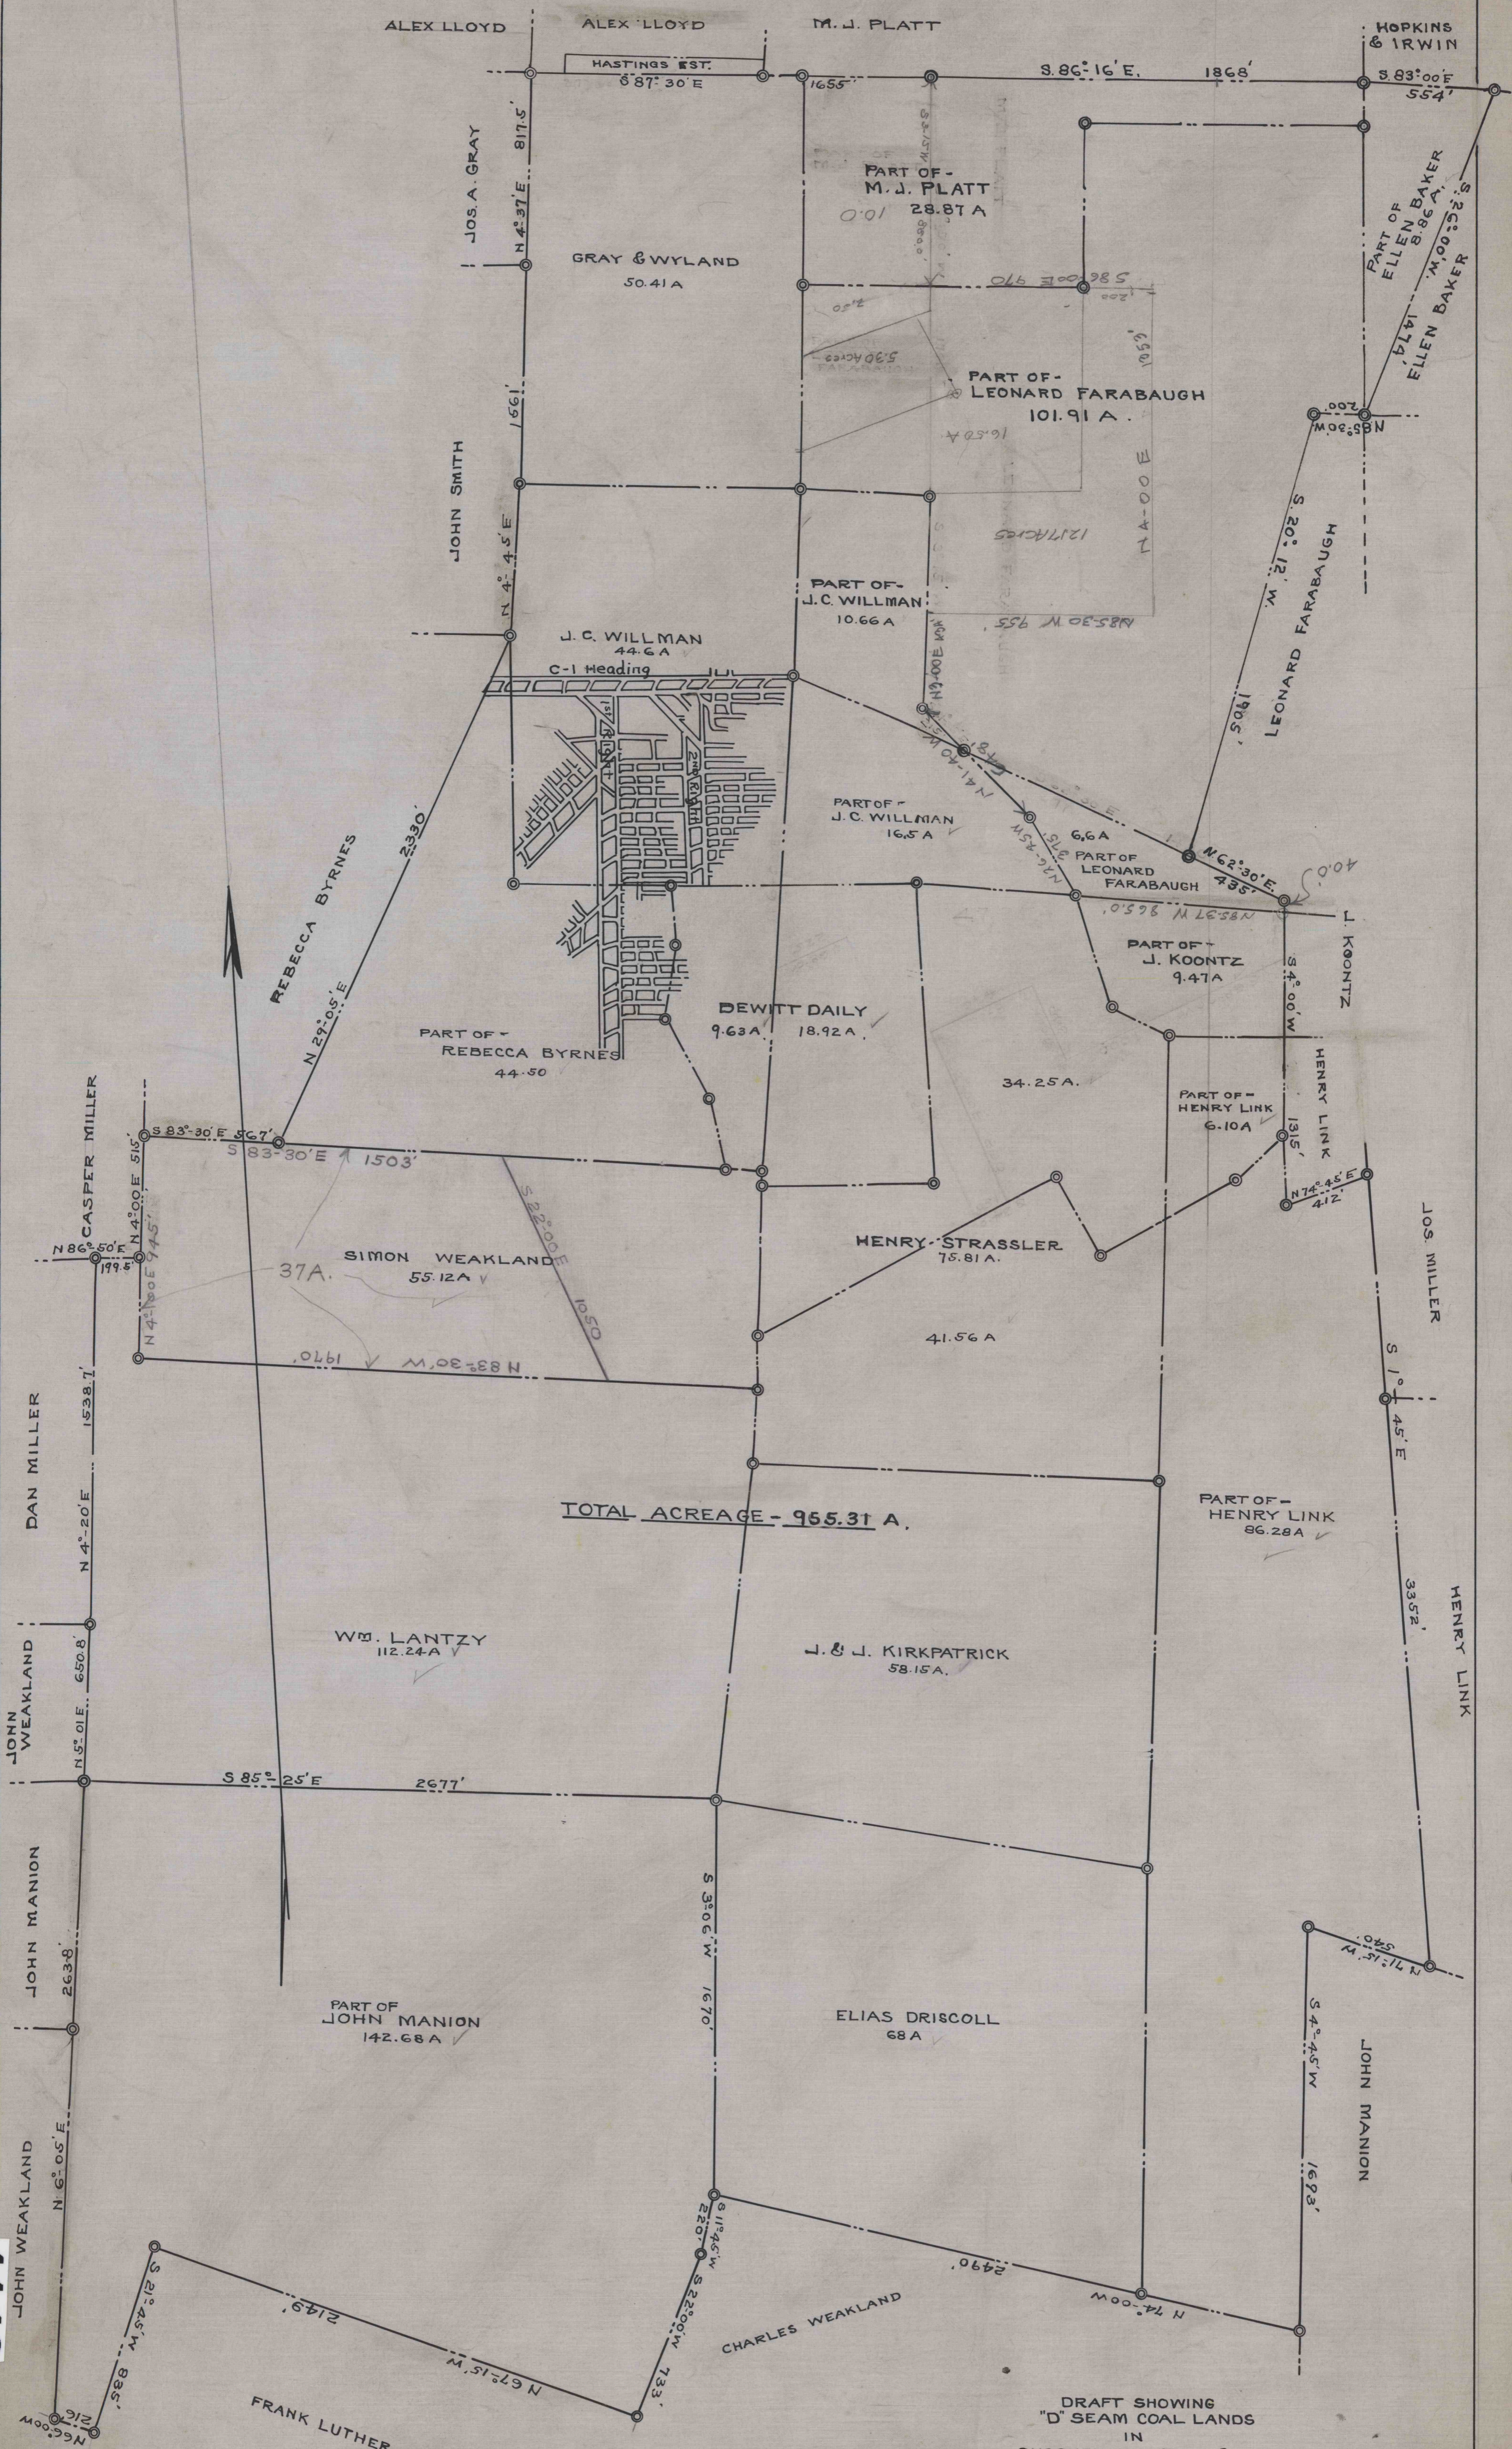

Fold Here

DRAFT SHOWING
 "D" SEAM COAL LANDS
 IN
 SUSQUEHANNA TWR CAMBRIA, CO., PA.
 TO BE LEASED BY
 THE BLUBAKER COAL COMPANY
 TO THE
 MANION COAL CORPORATION,
 OCT. 1938 SCALE 1"=400'
 I.J. Pfeister, Eng'r.

4142

R-4214

R-4214

R-4214