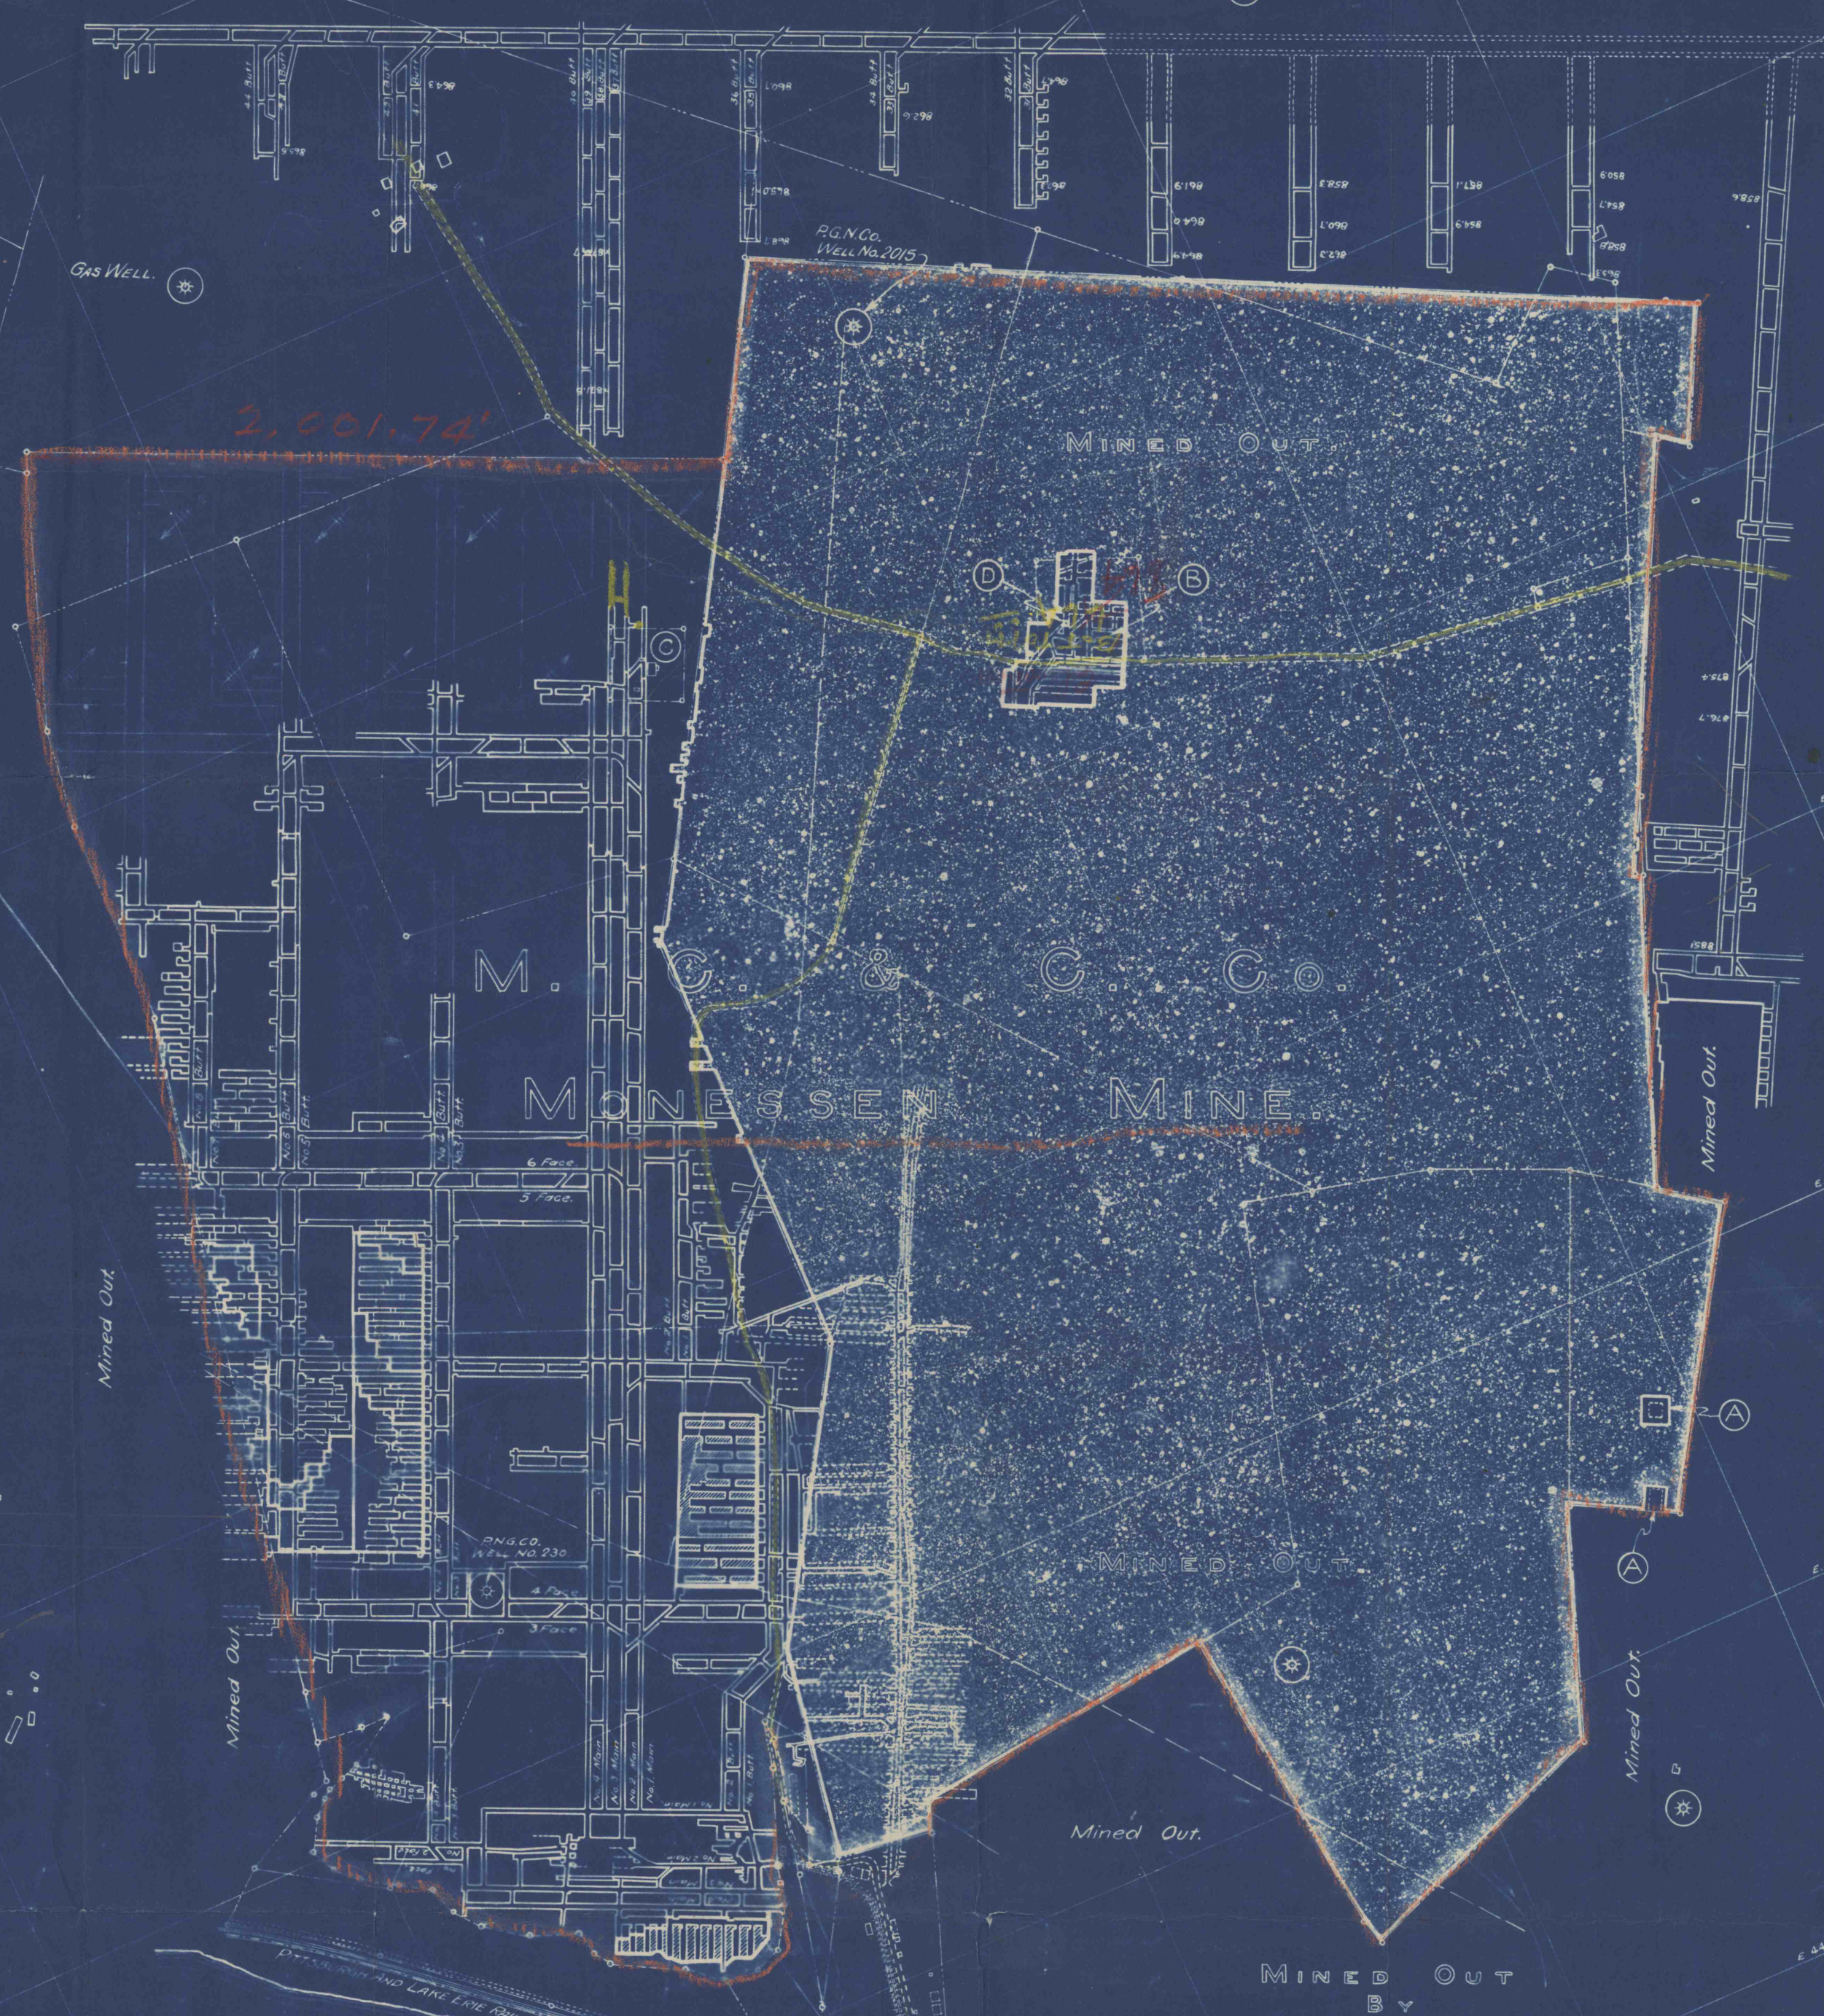

SOMERS MINE No. 4.
PITTSBURGH COAL CO.

SOMERS MINE No. 2.
PITTSBURGH COAL CO.

KENNEDY MINE
HENDERSON COAL CO.

M. C. & C. C. CO.
MONESSEN MINE

MINED OUT BY
L. P. CARTER COAL WORKS.
CARTER

MONONGAHELA RIVER

LEGEND.

- (A) Coal Reserve Under House And Barn.
- (B) Ribs And Stumps Left In To Support Shaft.
- (C) Mining Rights Reserved.
- (E) Gas Well.
- (D) Shaft.

MONESSEN COAL AND COKE CO.
ALICIA, PA.

SUBJECT Mine Map.

FOR Monessen Mine
Rostraver Township
Westmoreland County, Pa.

SCALE 1-in. = 400-Feet.

DRAWN BY DATE
TRACED BY R.L.F. W.A.A. Jan. 20, 1929.

CHECKED BY
REVISED 6-30-1932, 12-17-1932, 5-22-1933, 12-27-1933,
6-26-1934.

DATE PRINTED DRAWING NUMBER
6/20/34 719.

Drawer No. 44.

Handwritten notes and scribbles at the bottom left corner.

Handwritten note: "The mine was traced by R.L.F. W.A.A. on Jan. 20, 1929."