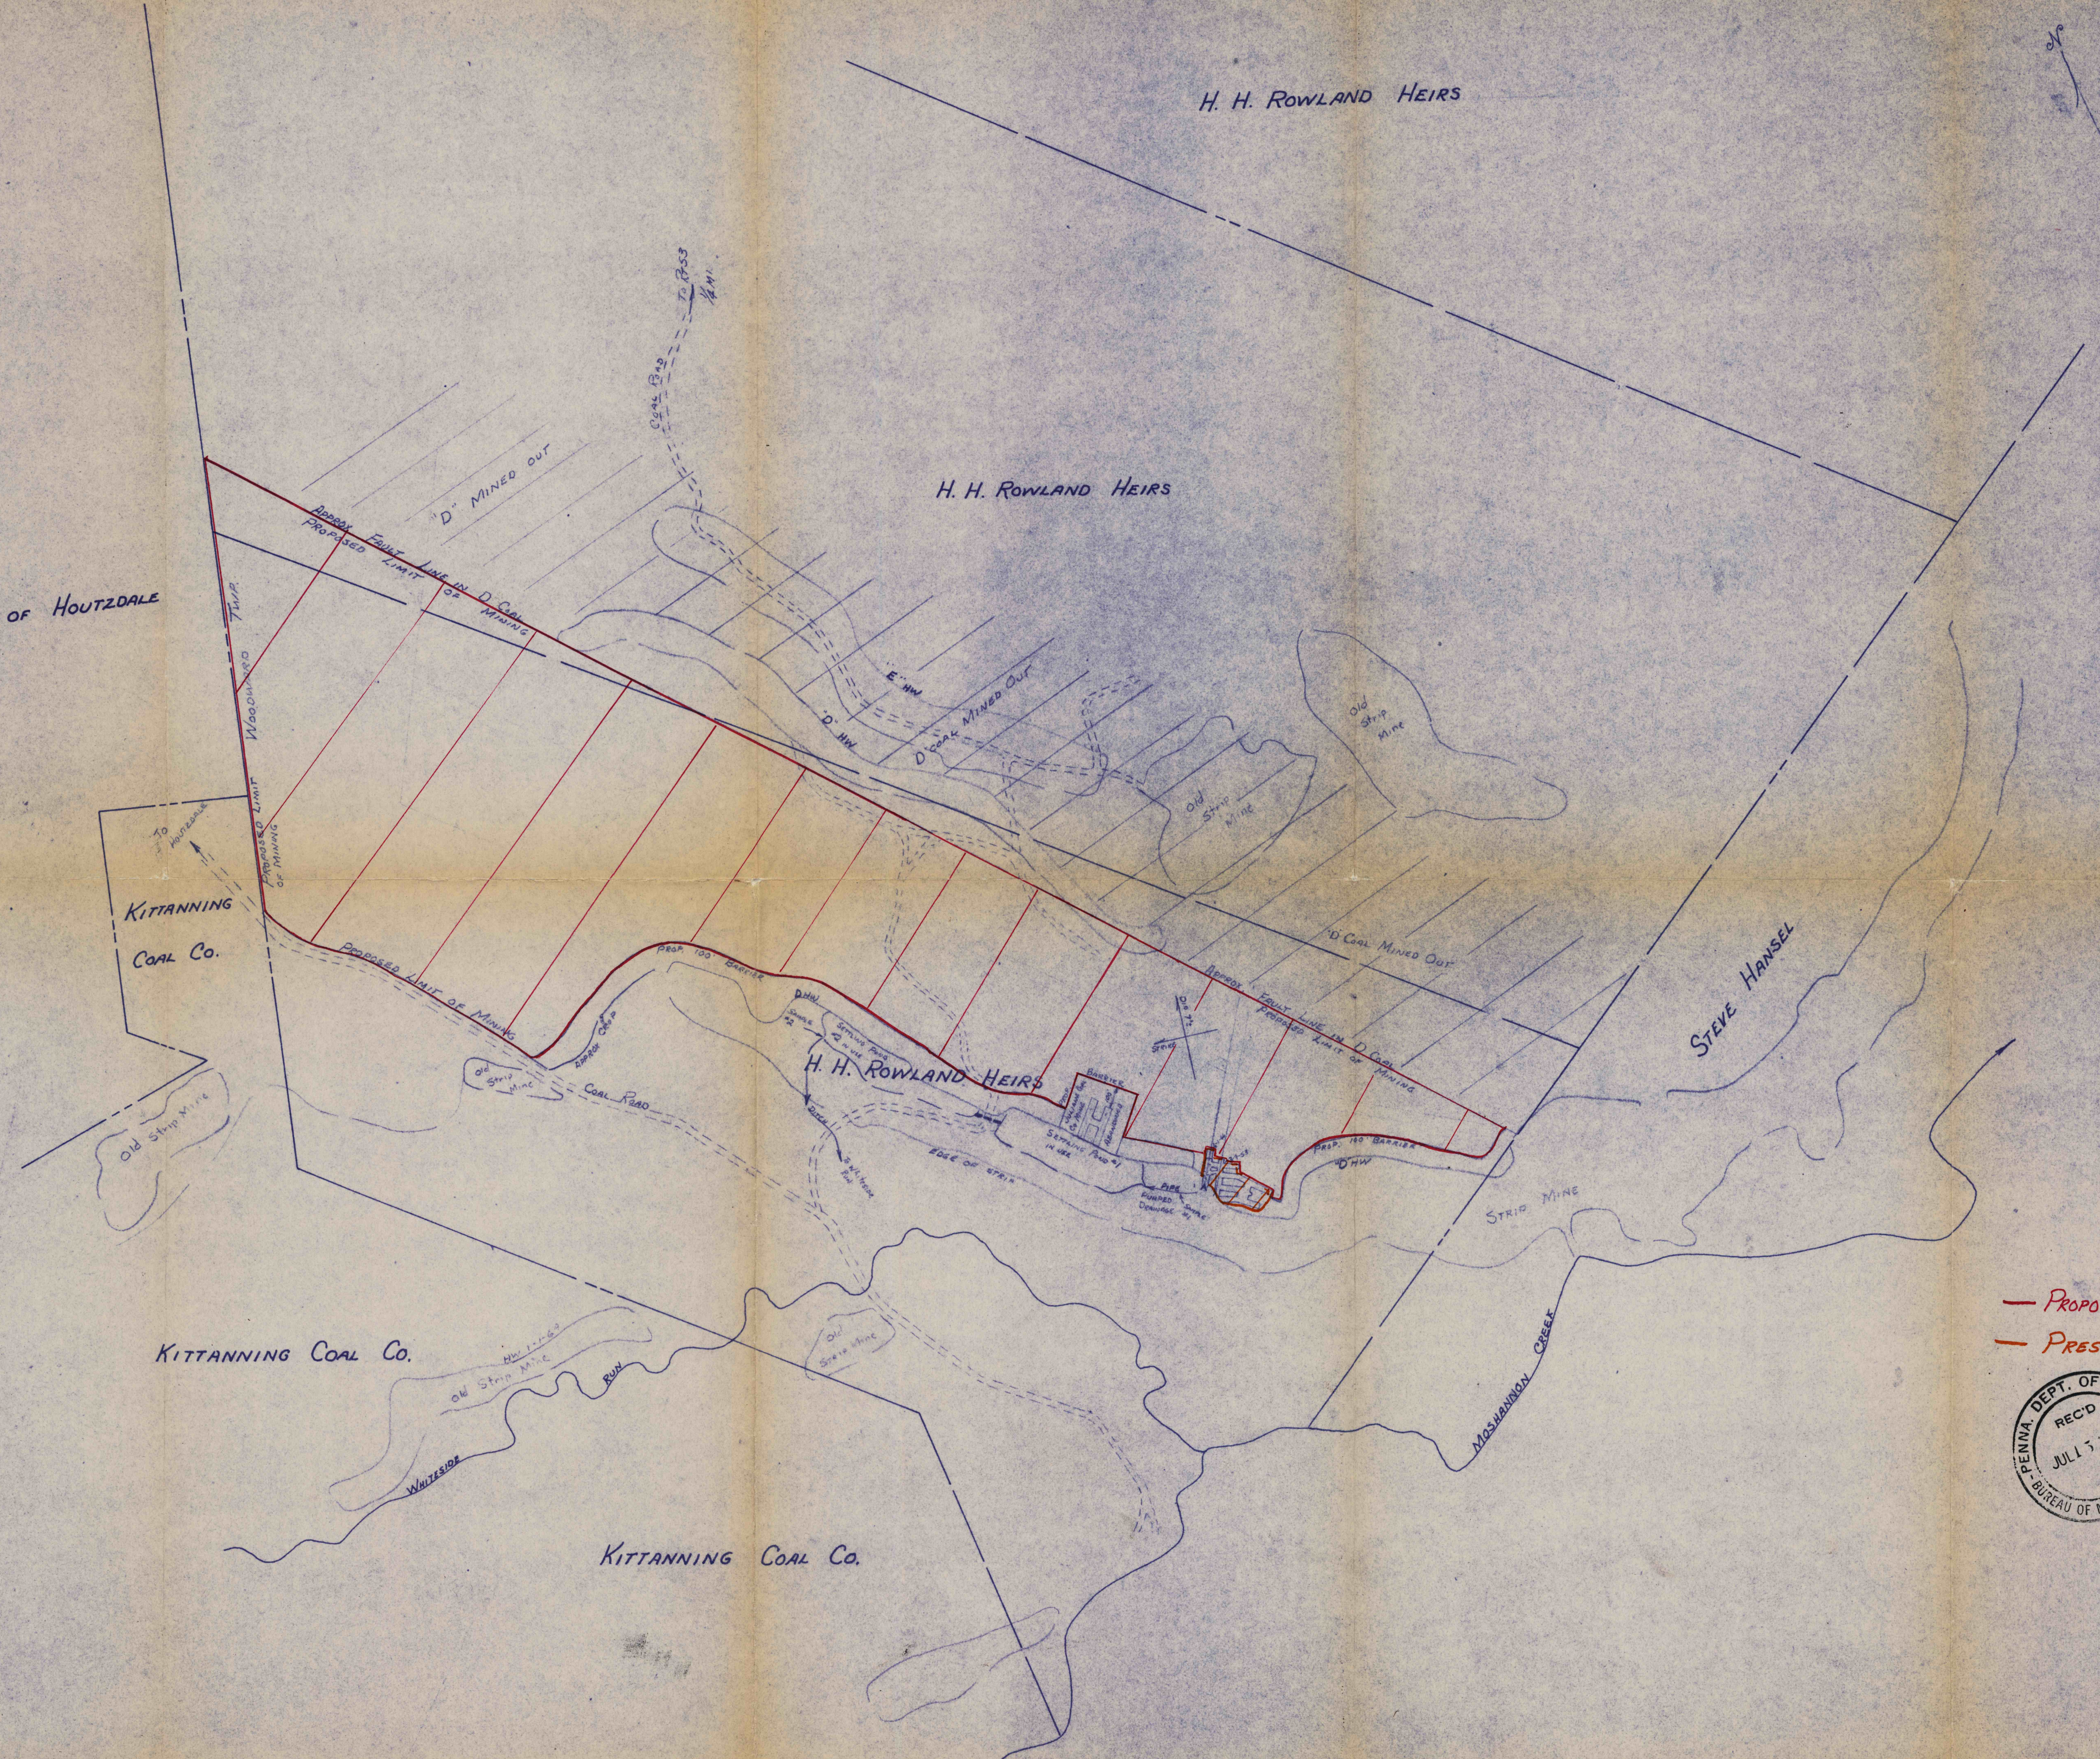

— PROPOSED EXTENT OF MINING
— PRESENT MINED AREA

ELLIOT COAL MINING Co. INC.	
OPERATION	JULIANA #1
LOCAL AREA	HOUTZDALE
TOWNSHIP	WOODWARD
COUNTY	CLEARFIELD
SCALE	1" = 400'
DATE	6-6-66
E. RONALD LOBB SURVEYS PHILIPSBURG, PENNA.	
17TH DIST.	3006

1226
8-11-79