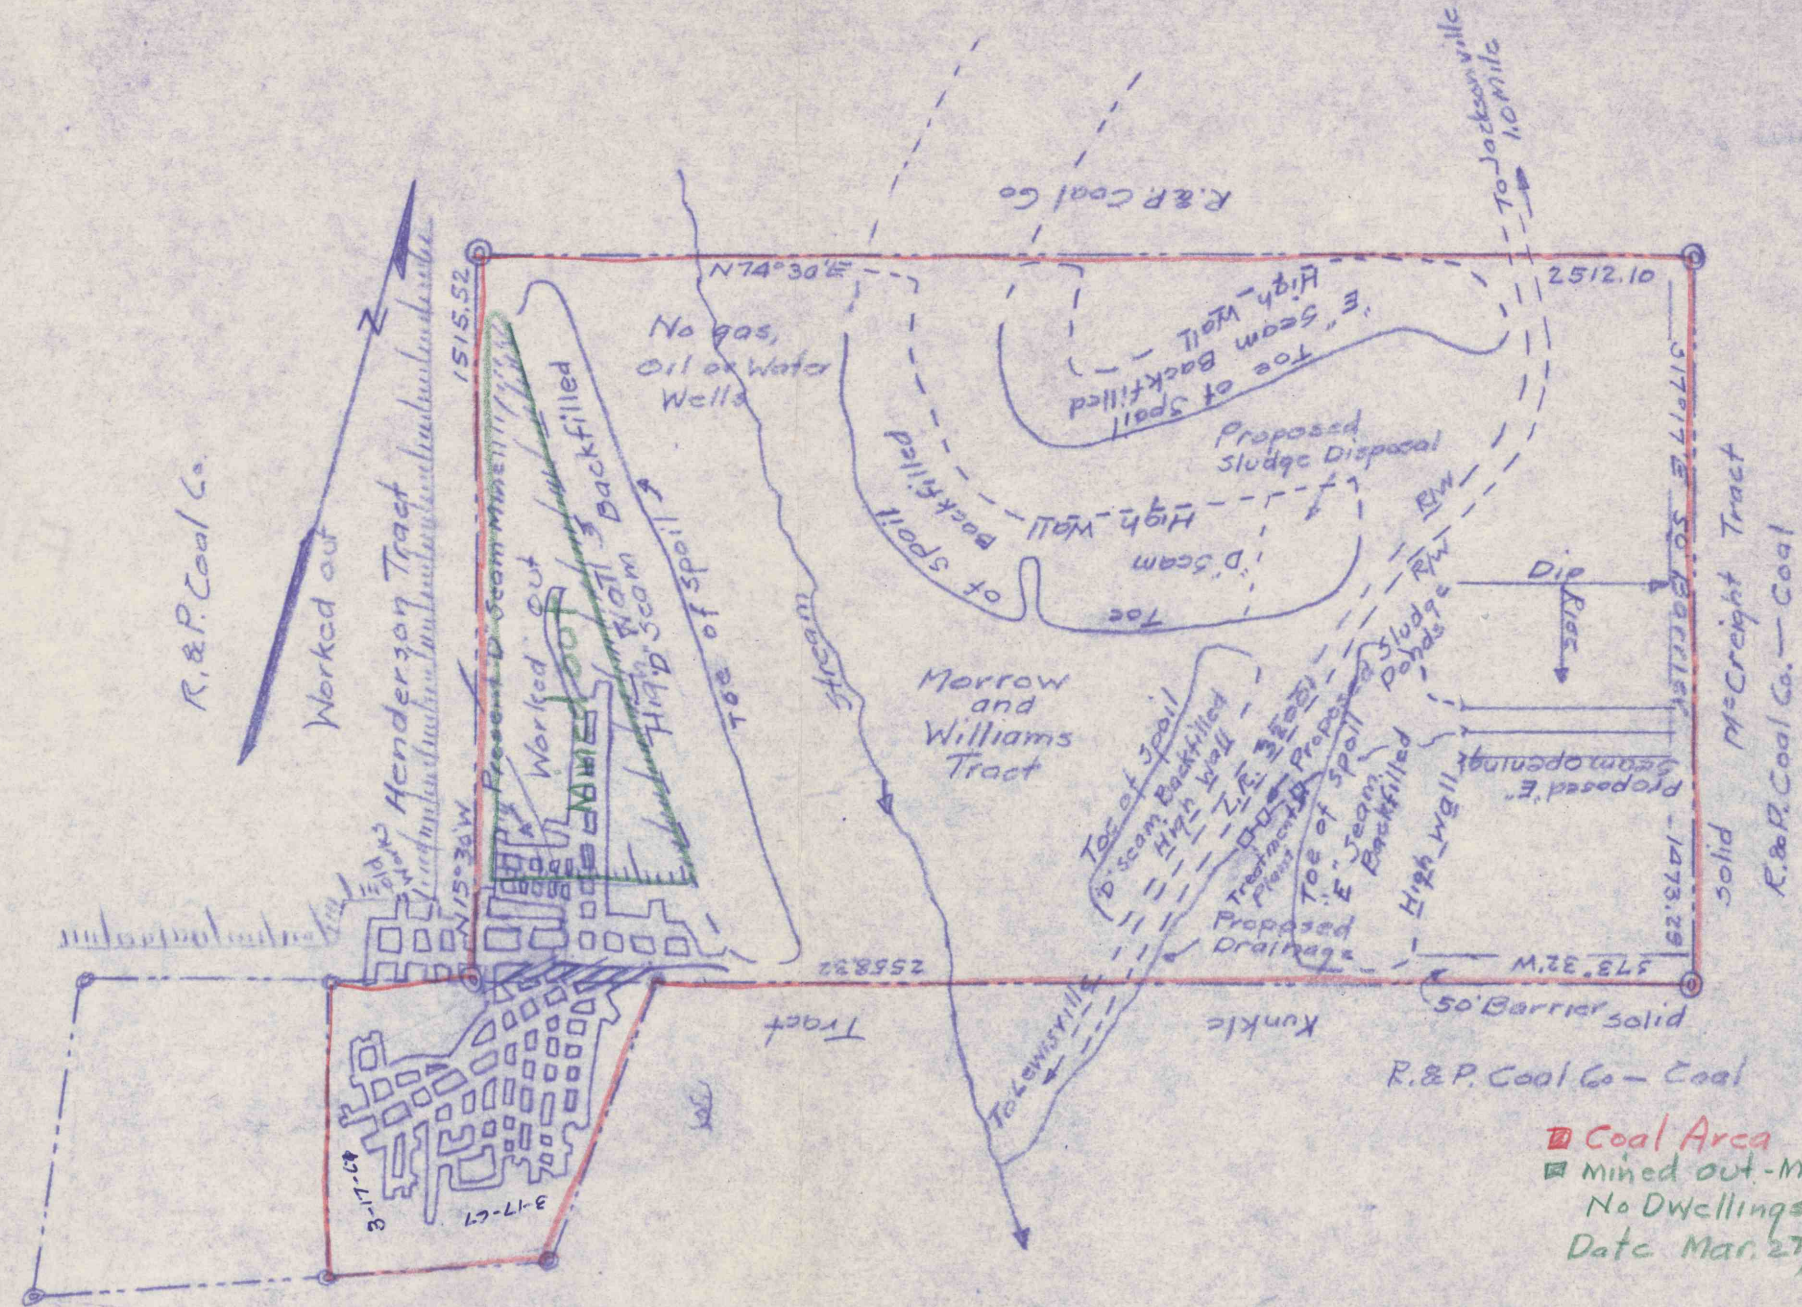

#406  
6-17-99  
C.E.

■ Coal Area  
■ Mined out - Mining Completed  
 No Dwellings  
 Date Mar. 27, 1967

Property Plan  
 C.A.S. Coal Company, Pa.  
 Young Twp, Indiana Co, Pa.  
 Scale 1/4" = 400' Apr. 28, 1964  
 Graff Engineering Co.  
 Blairsville Pa.