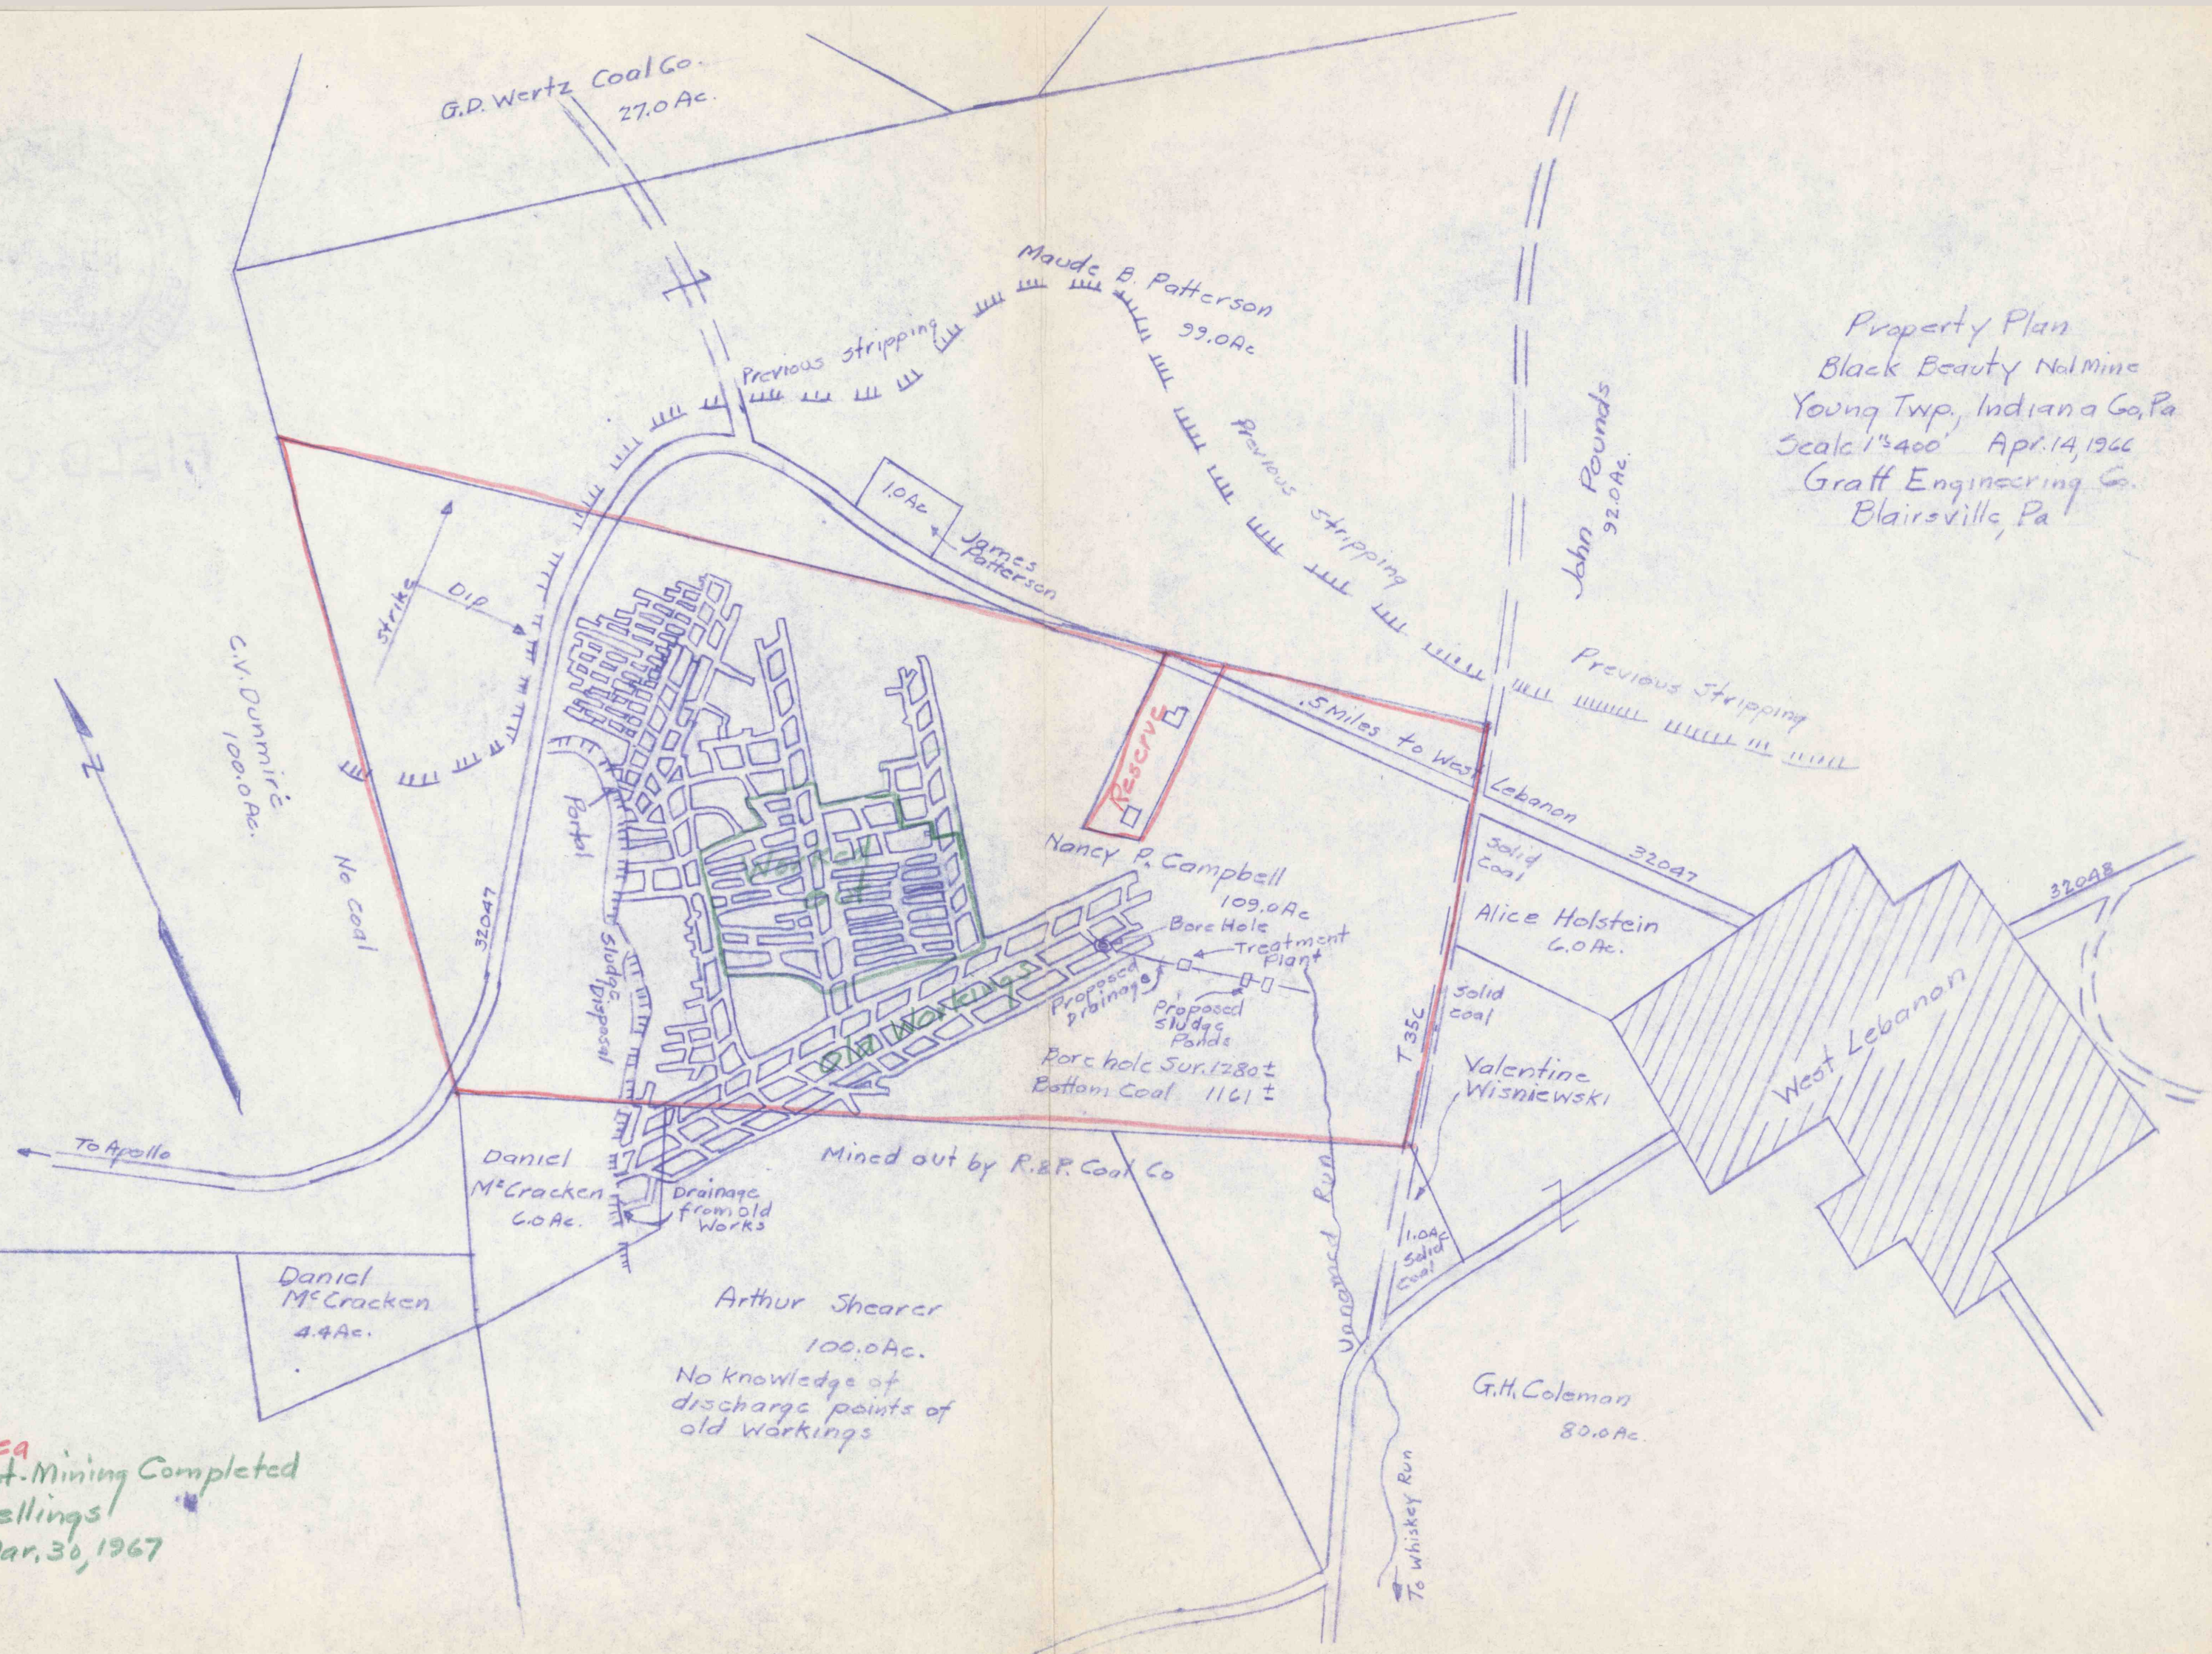

Property Plan
 Black Beauty No. 1 Mine
 Young Twp., Indiana Co., Pa.
 Scale 1"=400' Apr. 14, 1966
 Graft Engineering Co.
 Blairsville, Pa.

■ Coal Area
 ■ Mined out - Mining Completed
 No Dwellings
 Date Mar. 30, 1967

#278
 6-11-99
 C.C.