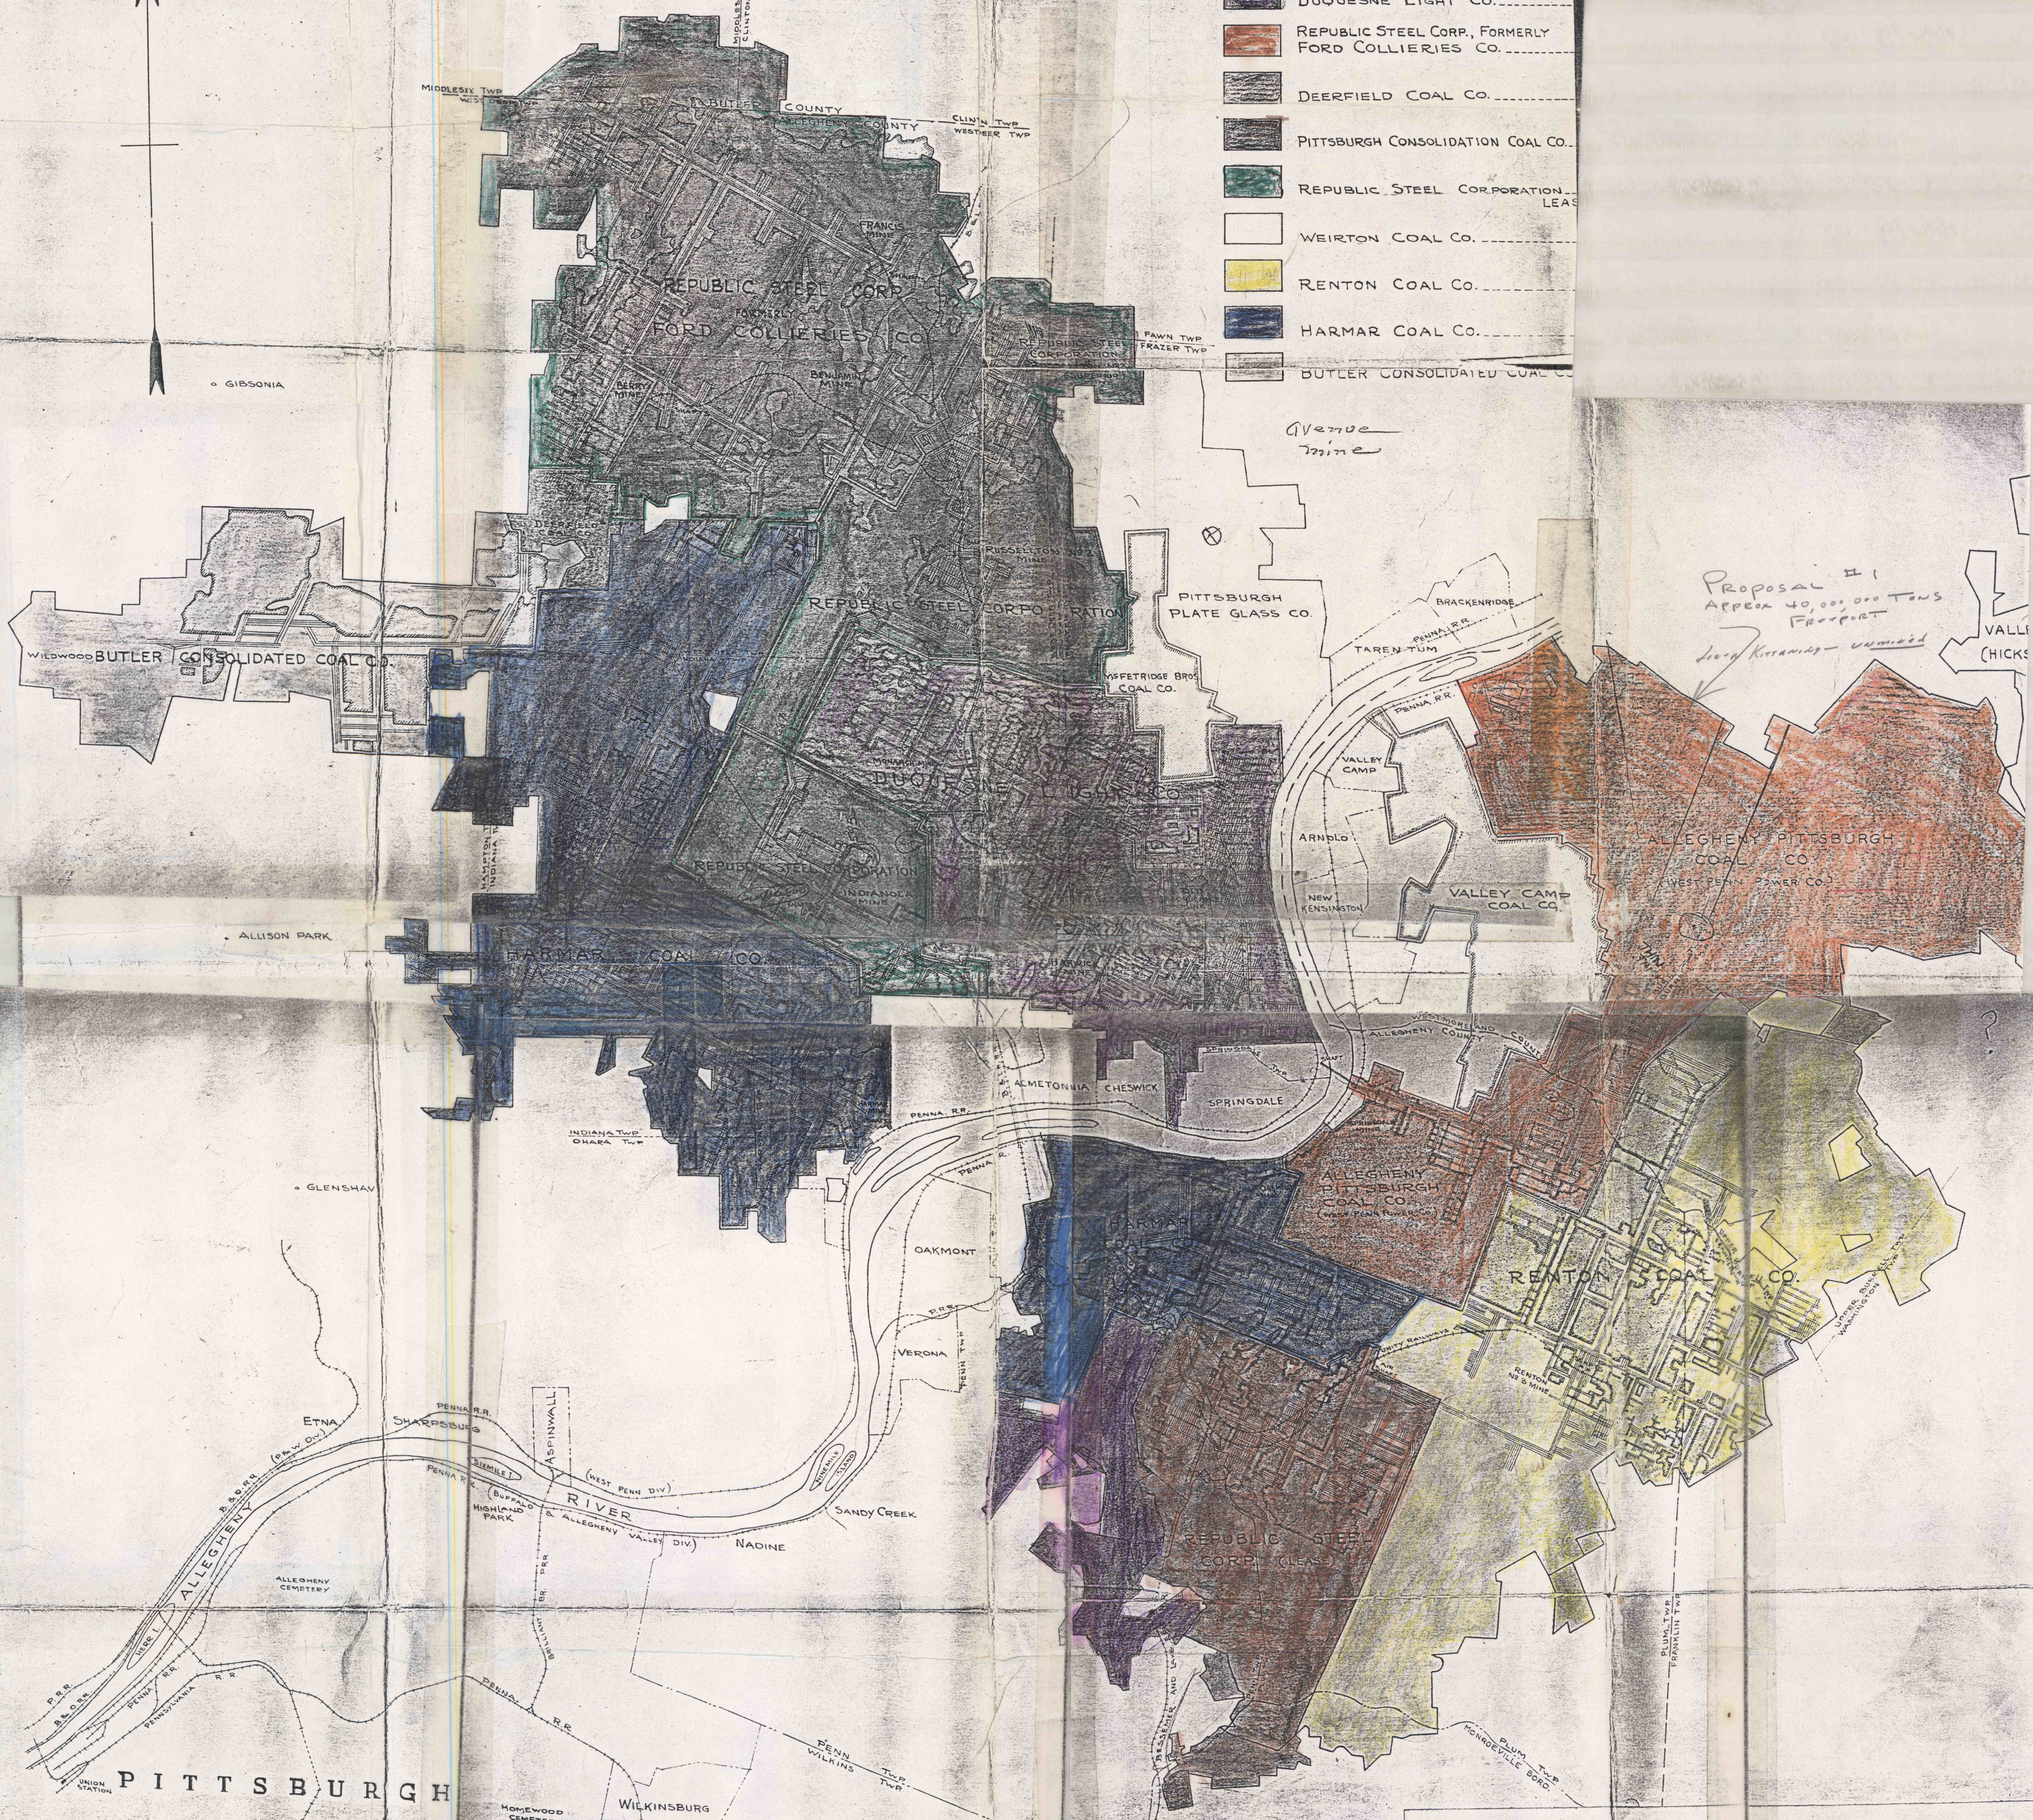

TRACT	
	(WEST PENN POWER CO) ALLEGHENY PITTSBURGH COAL CO.
	CONSUMERS MINING CO.
	DUQUESNE LIGHT CO.
	REPUBLIC STEEL CORP., FORMERLY FORD COLLIERIES CO.
	DEERFIELD COAL CO.
	PITTSBURGH CONSOLIDATION COAL CO.
	REPUBLIC STEEL CORPORATION LEAS
	WEIRTON COAL CO.
	RENTON COAL CO.
	HARMAR COAL CO.
	BUTLER CONSOLIDATED COAL CO.

MAP OF
THICK VEIN FREEPORT
COAL LANDS
SCALE 1"=1,000'
MARCH 14, 1950
REV. AUG. 14, 1952
REV. AUG. 28, 1953
REV. APR. 18, 1955

A-10380

DWG. No A-222