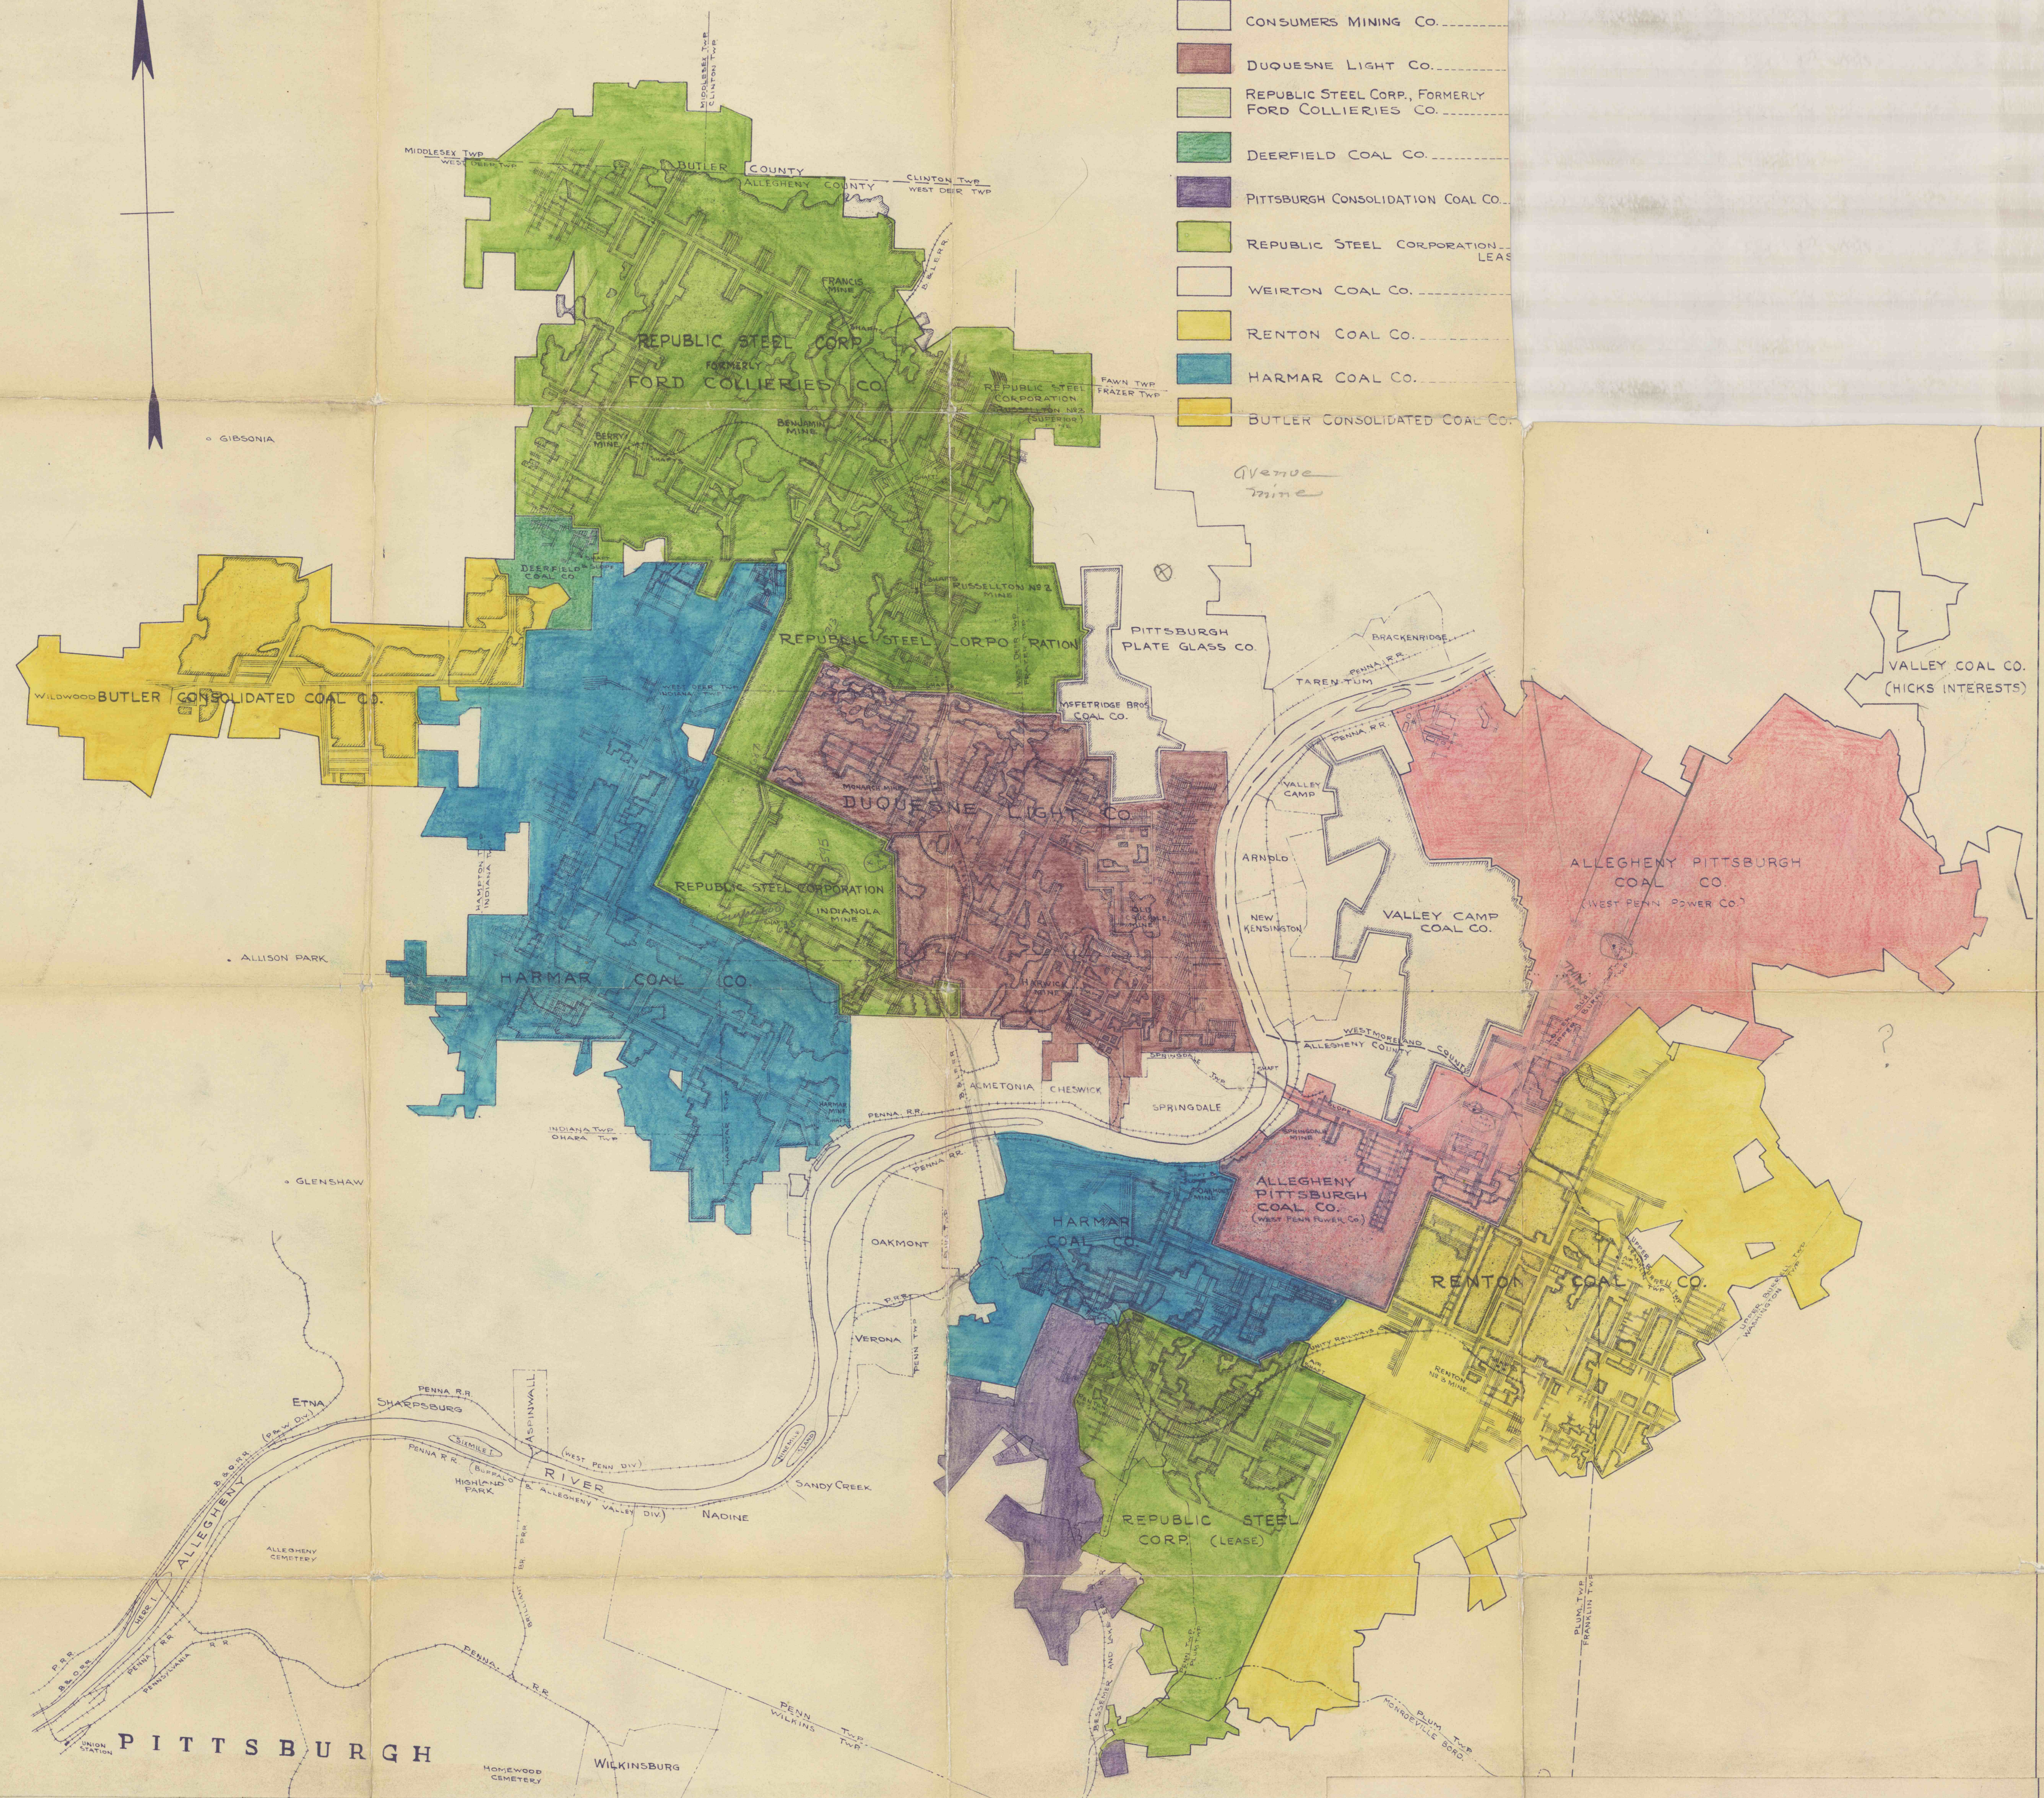

- TRACT**
- (WEST PENN POWER CO)
ALLEGHENY PITTSBURGH COAL CO.
 - CONSUMERS MINING CO.
 - DUQUESNE LIGHT CO.
 - REPUBLIC STEEL CORP, FORMERLY
FORD COLLIERIES CO.
 - DEERFIELD COAL CO.
 - PITTSBURGH CONSOLIDATION COAL CO.
 - REPUBLIC STEEL CORPORATION LEAS
 - WEIRTON COAL CO.
 - RENTON COAL CO.
 - HARMAR COAL CO.
 - BUTLER CONSOLIDATED COAL CO.

MAP OF
THICK VEIN FREEPORT
COAL LANDS
SCALE 1" = 4000'
MARCH 14, 1950
REV. AUG. 14, 1952
REV. AUG. 28, 1953
REV. APR. 18, 1955

A-10380